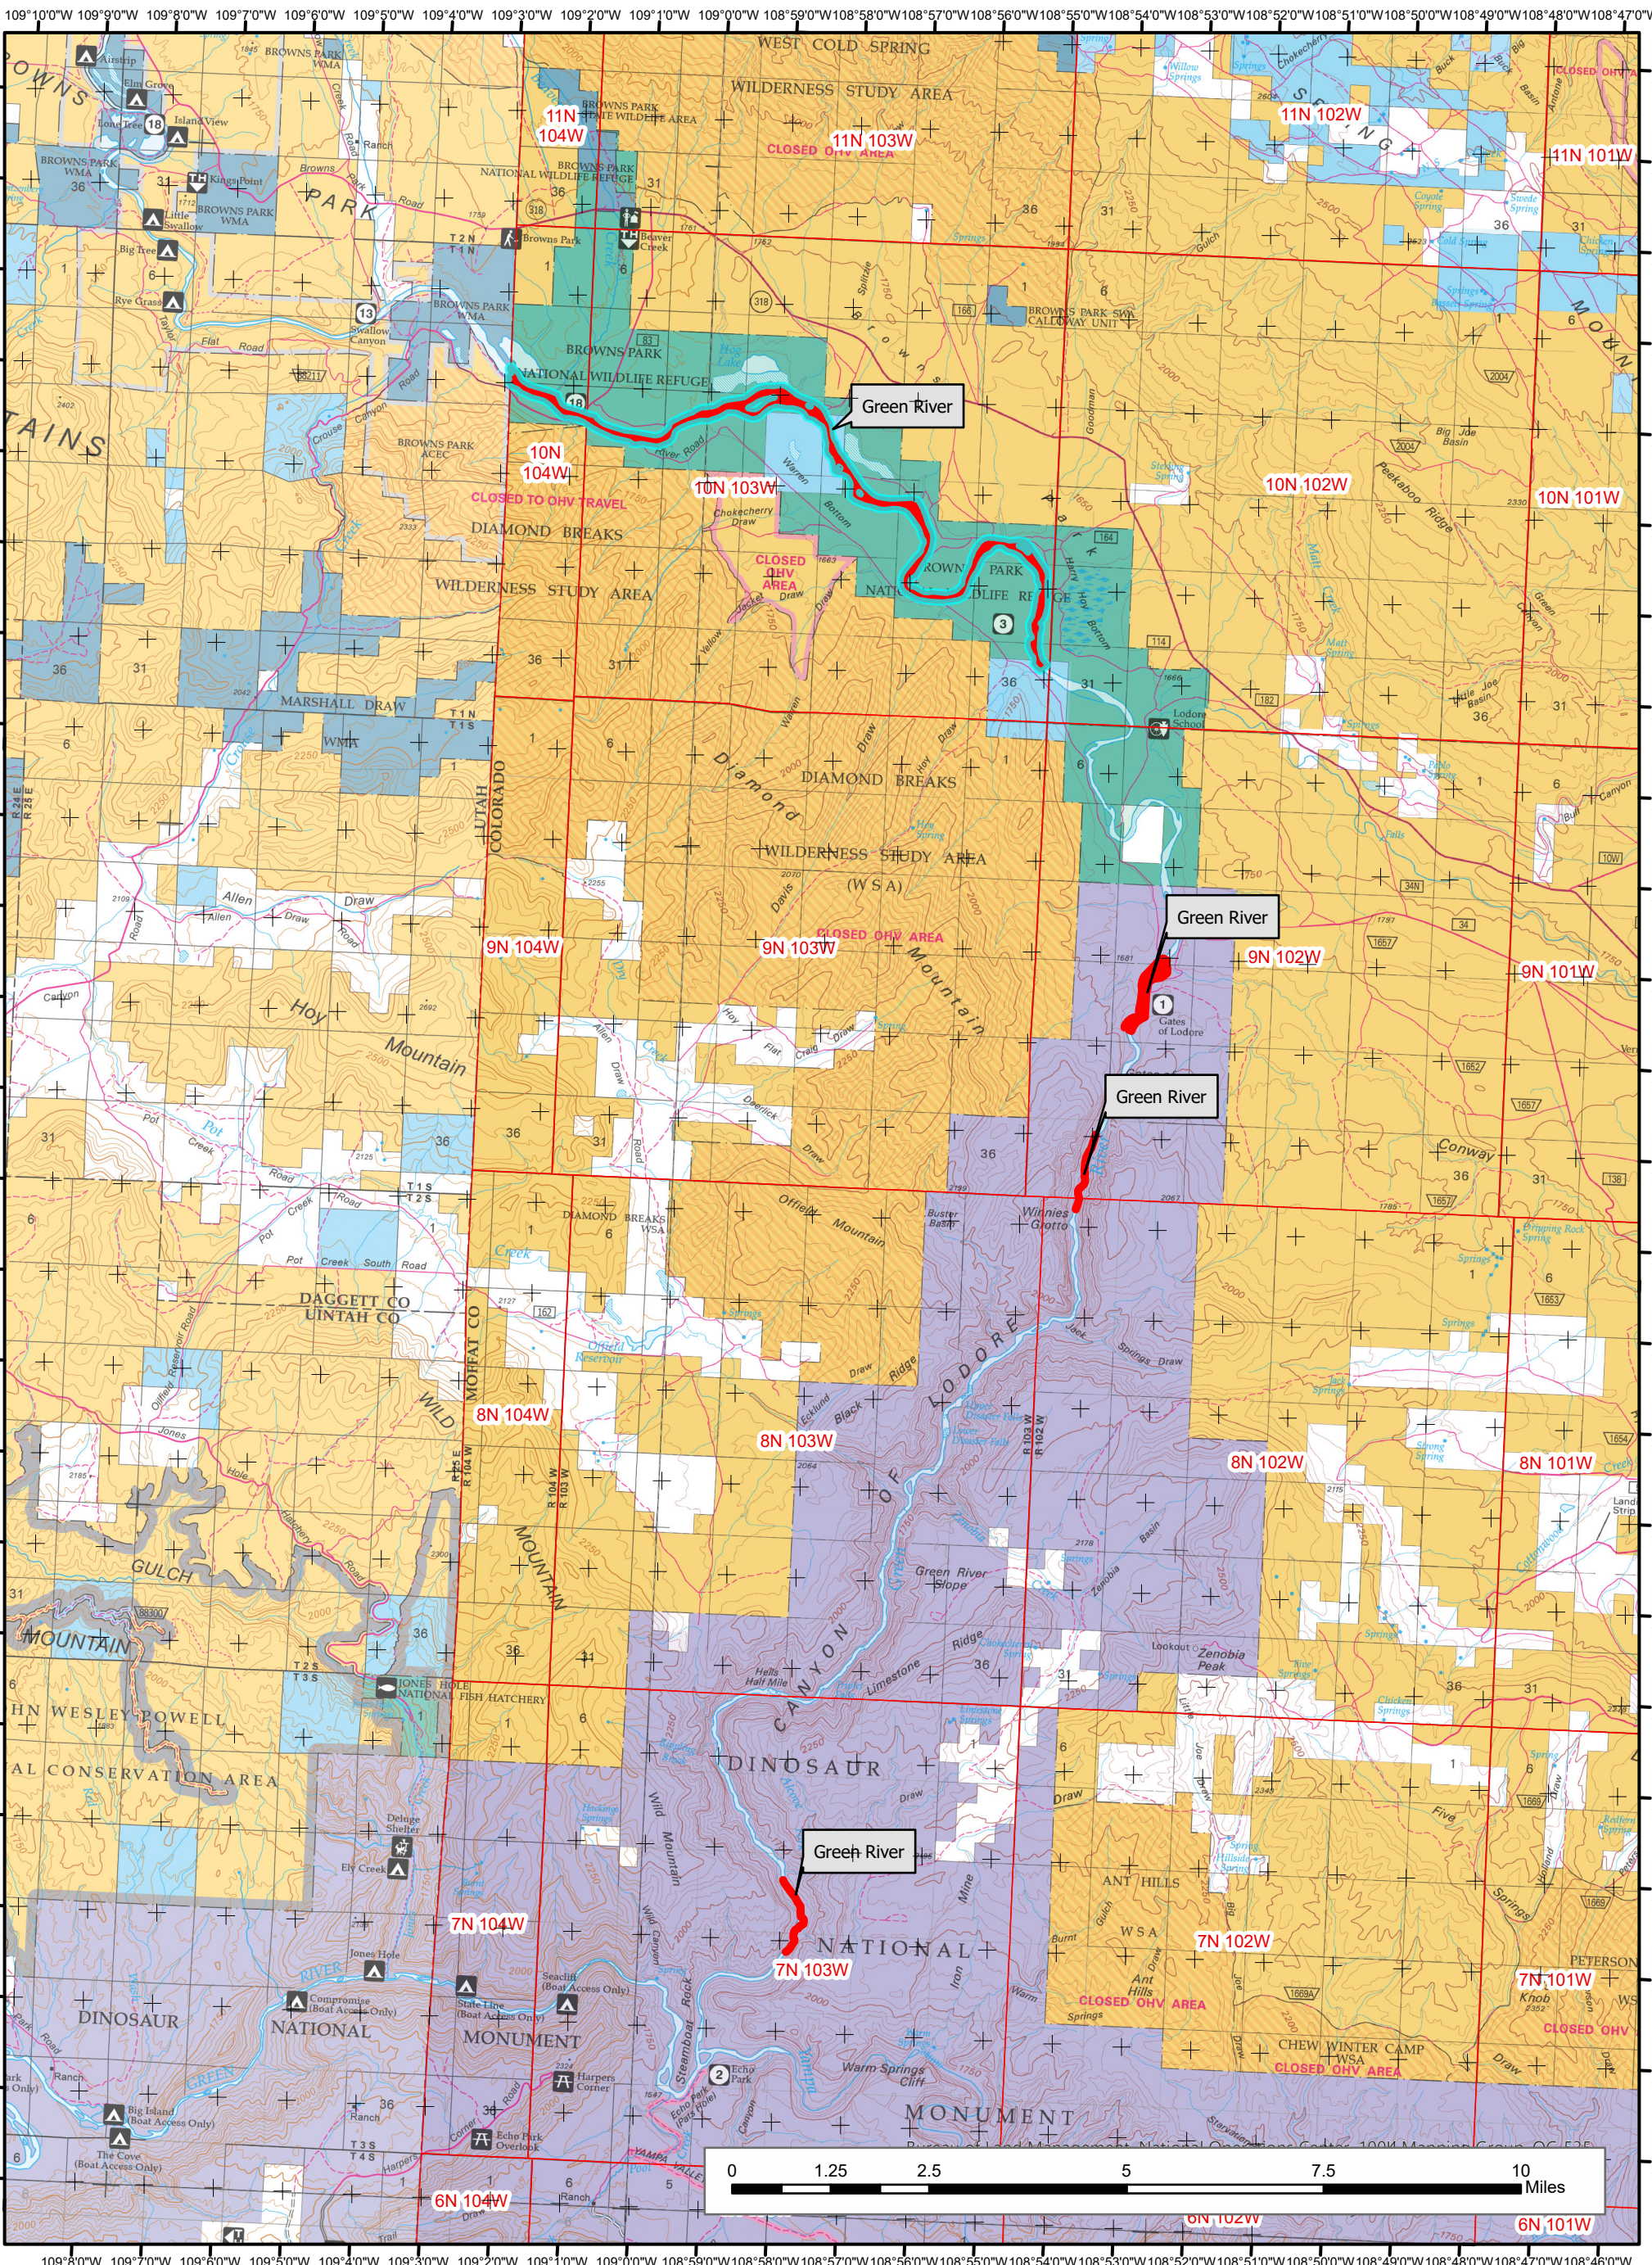

2023 Colorado Aquatic Invasive Species Locations

Map 01: Moffat

Note:
 For line features the AIS buffer is one half mile upstream/downstream & 200 feet from riparian zone from line segment.
 For polygon waterbodies if there were point detections the whole water body was shown as having AIS.

1:126,260 Datum: NAD83
 Date: 5/30/2023
 Map created by BLM Colorado

Species may include one of more of the following: Eurasian Watermilfoil, Hybrid-Eurasian x Northern watermilfoil, Hibernian Watermilfoil, New Zealand Mudsnail, Rusty Crawfish, and Zebra Mussel.

No warranty is made by the Bureau of Land Management as to the accuracy, reliability, or completeness of these data. Original data were compiled from various sources. This information may not meet National Map Accuracy Standards. This project was developed through digital means and may be updated without notice.

Legend

- Aquatic Invasive Species Buffered Waterbodies
- Bureau of Land Management
- National Park Service
- Private
- State
- State, County, City, Areas
- US Fish and Wildlife Service