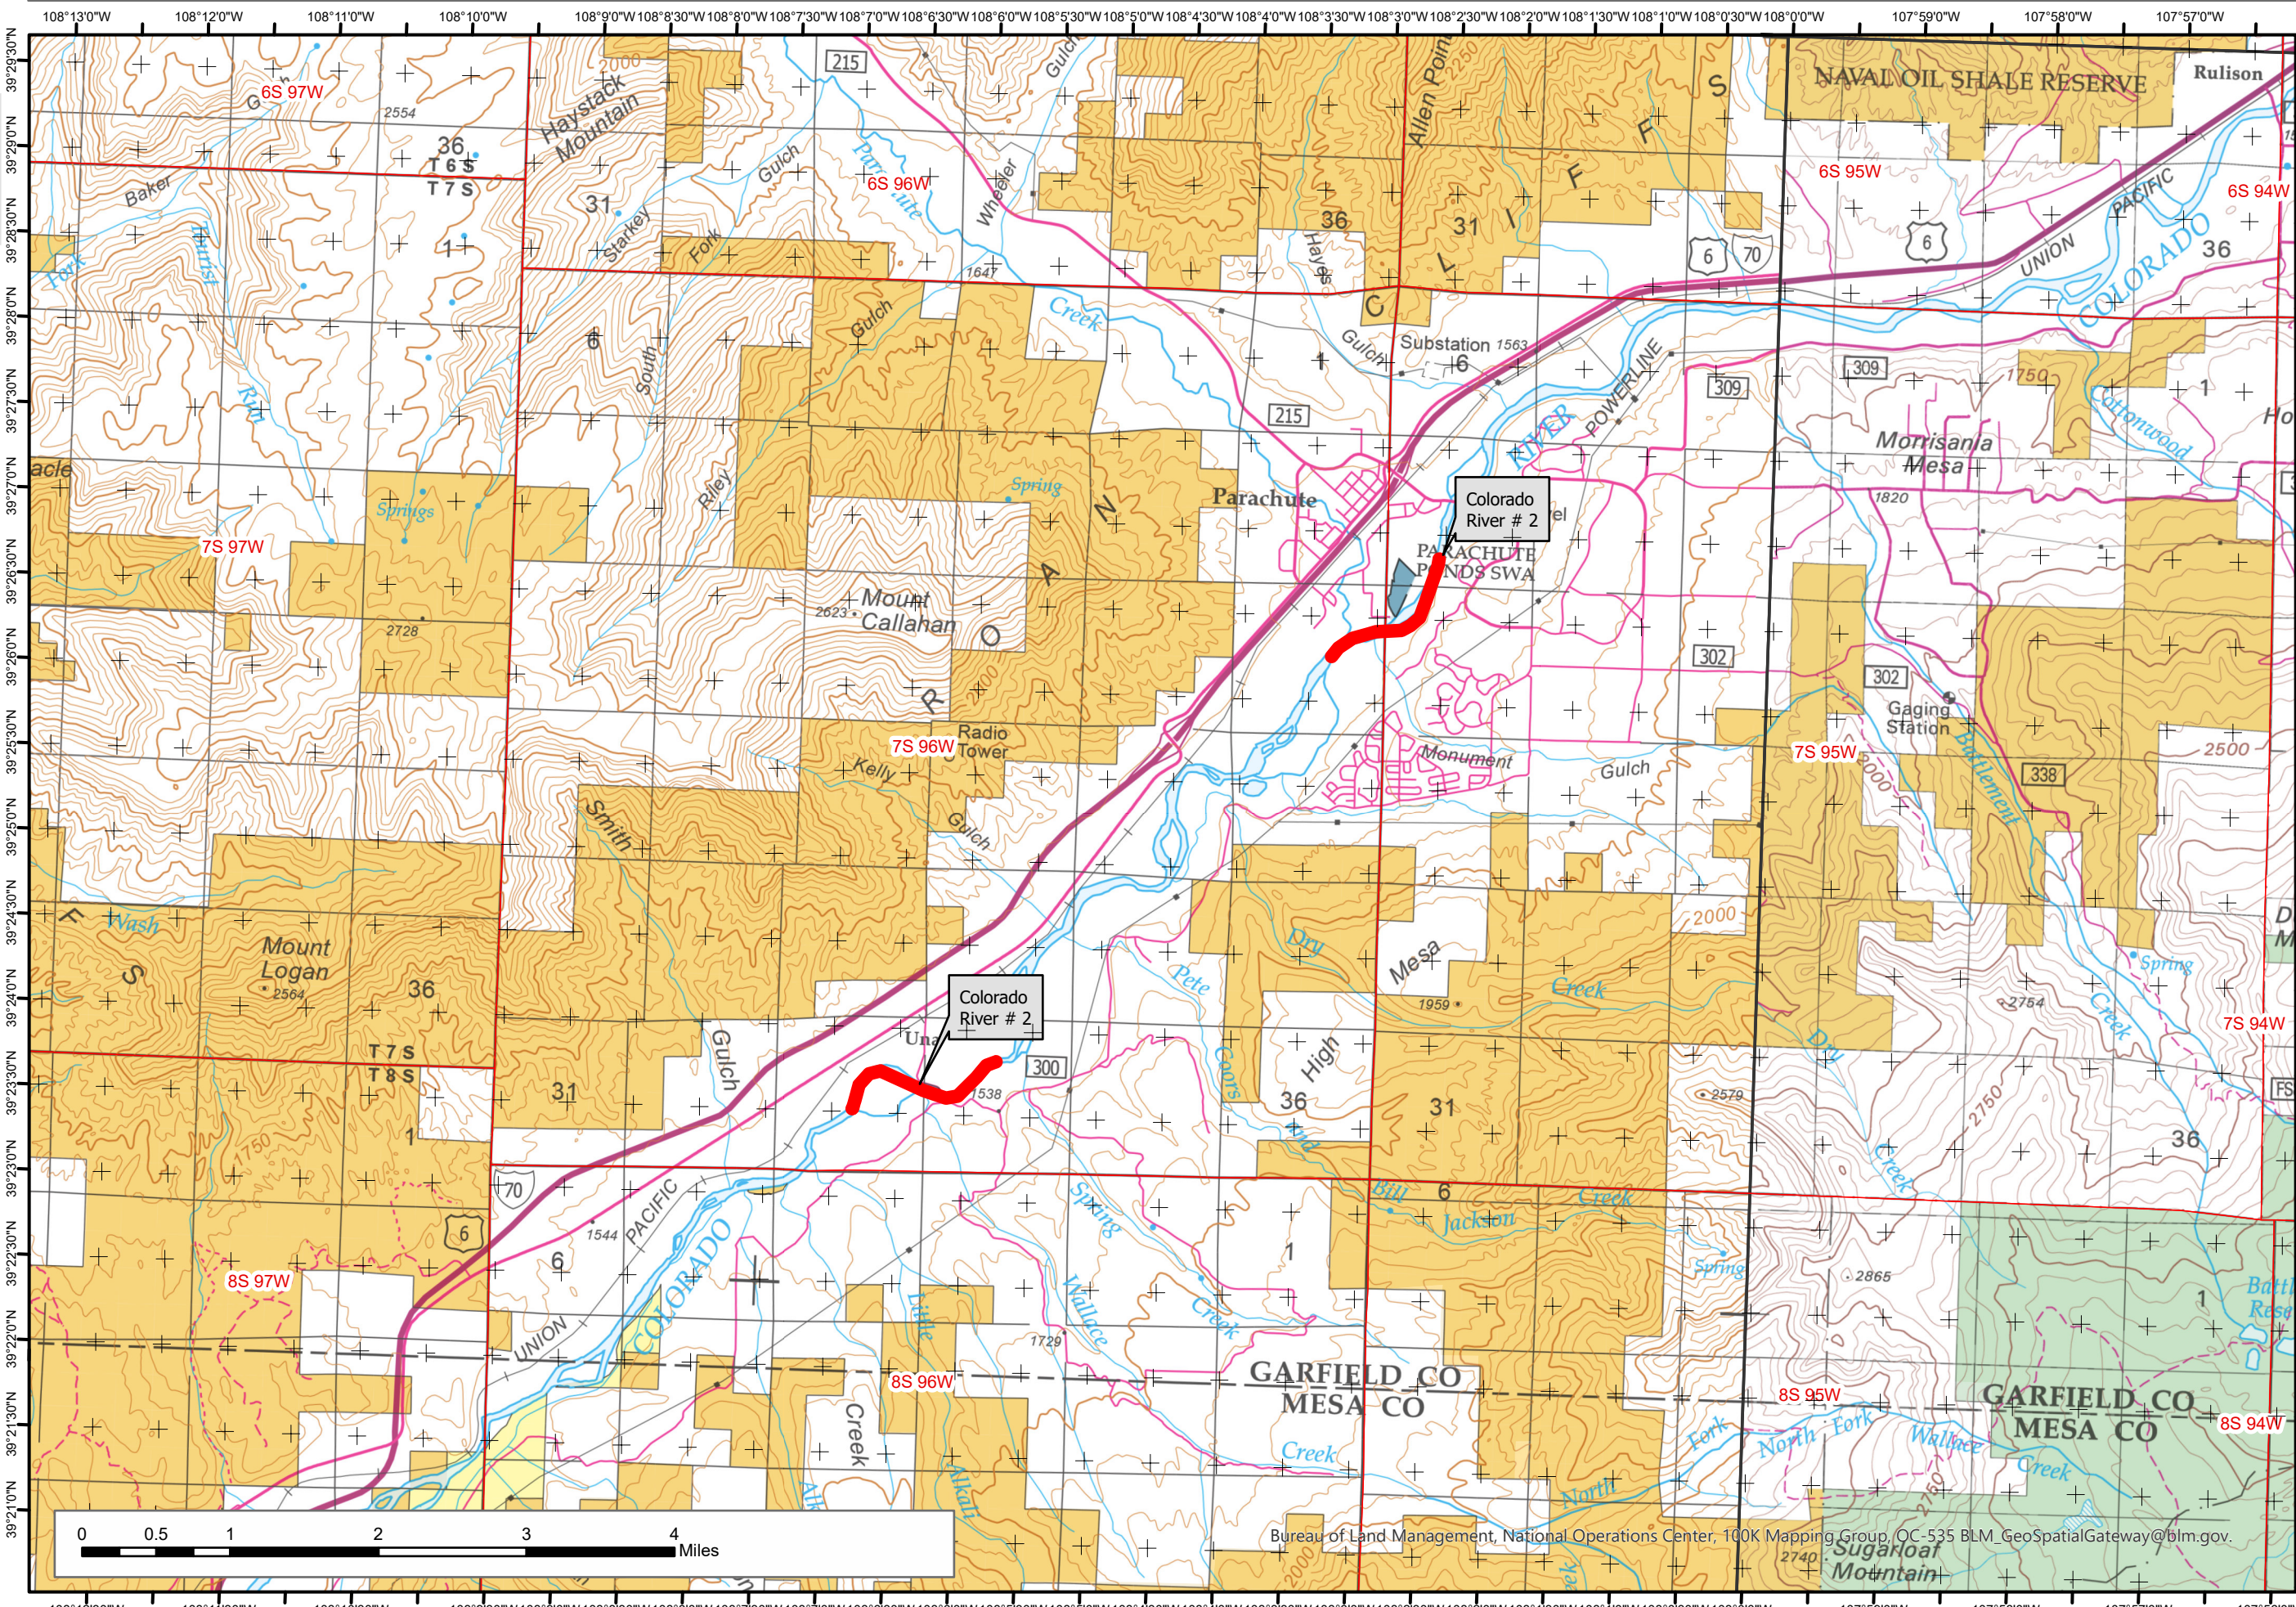

2023 Colorado Aquatic Invasive Species Locations

Map 02: Garfield

Legend

- █ Aquatic Invasive Species Buffered Waterbodies
- █ Bureau of Land Management
- █ Bureau of Reclamation
- █ Private
- █ State, County, City, Areas
- █ US Forest Service

Note:
 For line features the AIS buffer is one half mile upstream/downstream & 200 feet from riparian zone from line segment.
 For polygon waterbodies if there were point detections the whole water body was shown as having AIS.

Species may include one or more of the following: Eurasian Watermilfoil, Hybrid - Eurasian x Northern watermilfoil, Hybrid Watermilfoil, New Zealand Mudsail, Rusty Crawfish, and Zebra Mussel.

1:67,150 Datum: NAD83
 Date: 5/30/2023
 Maps created by BLM Colorado