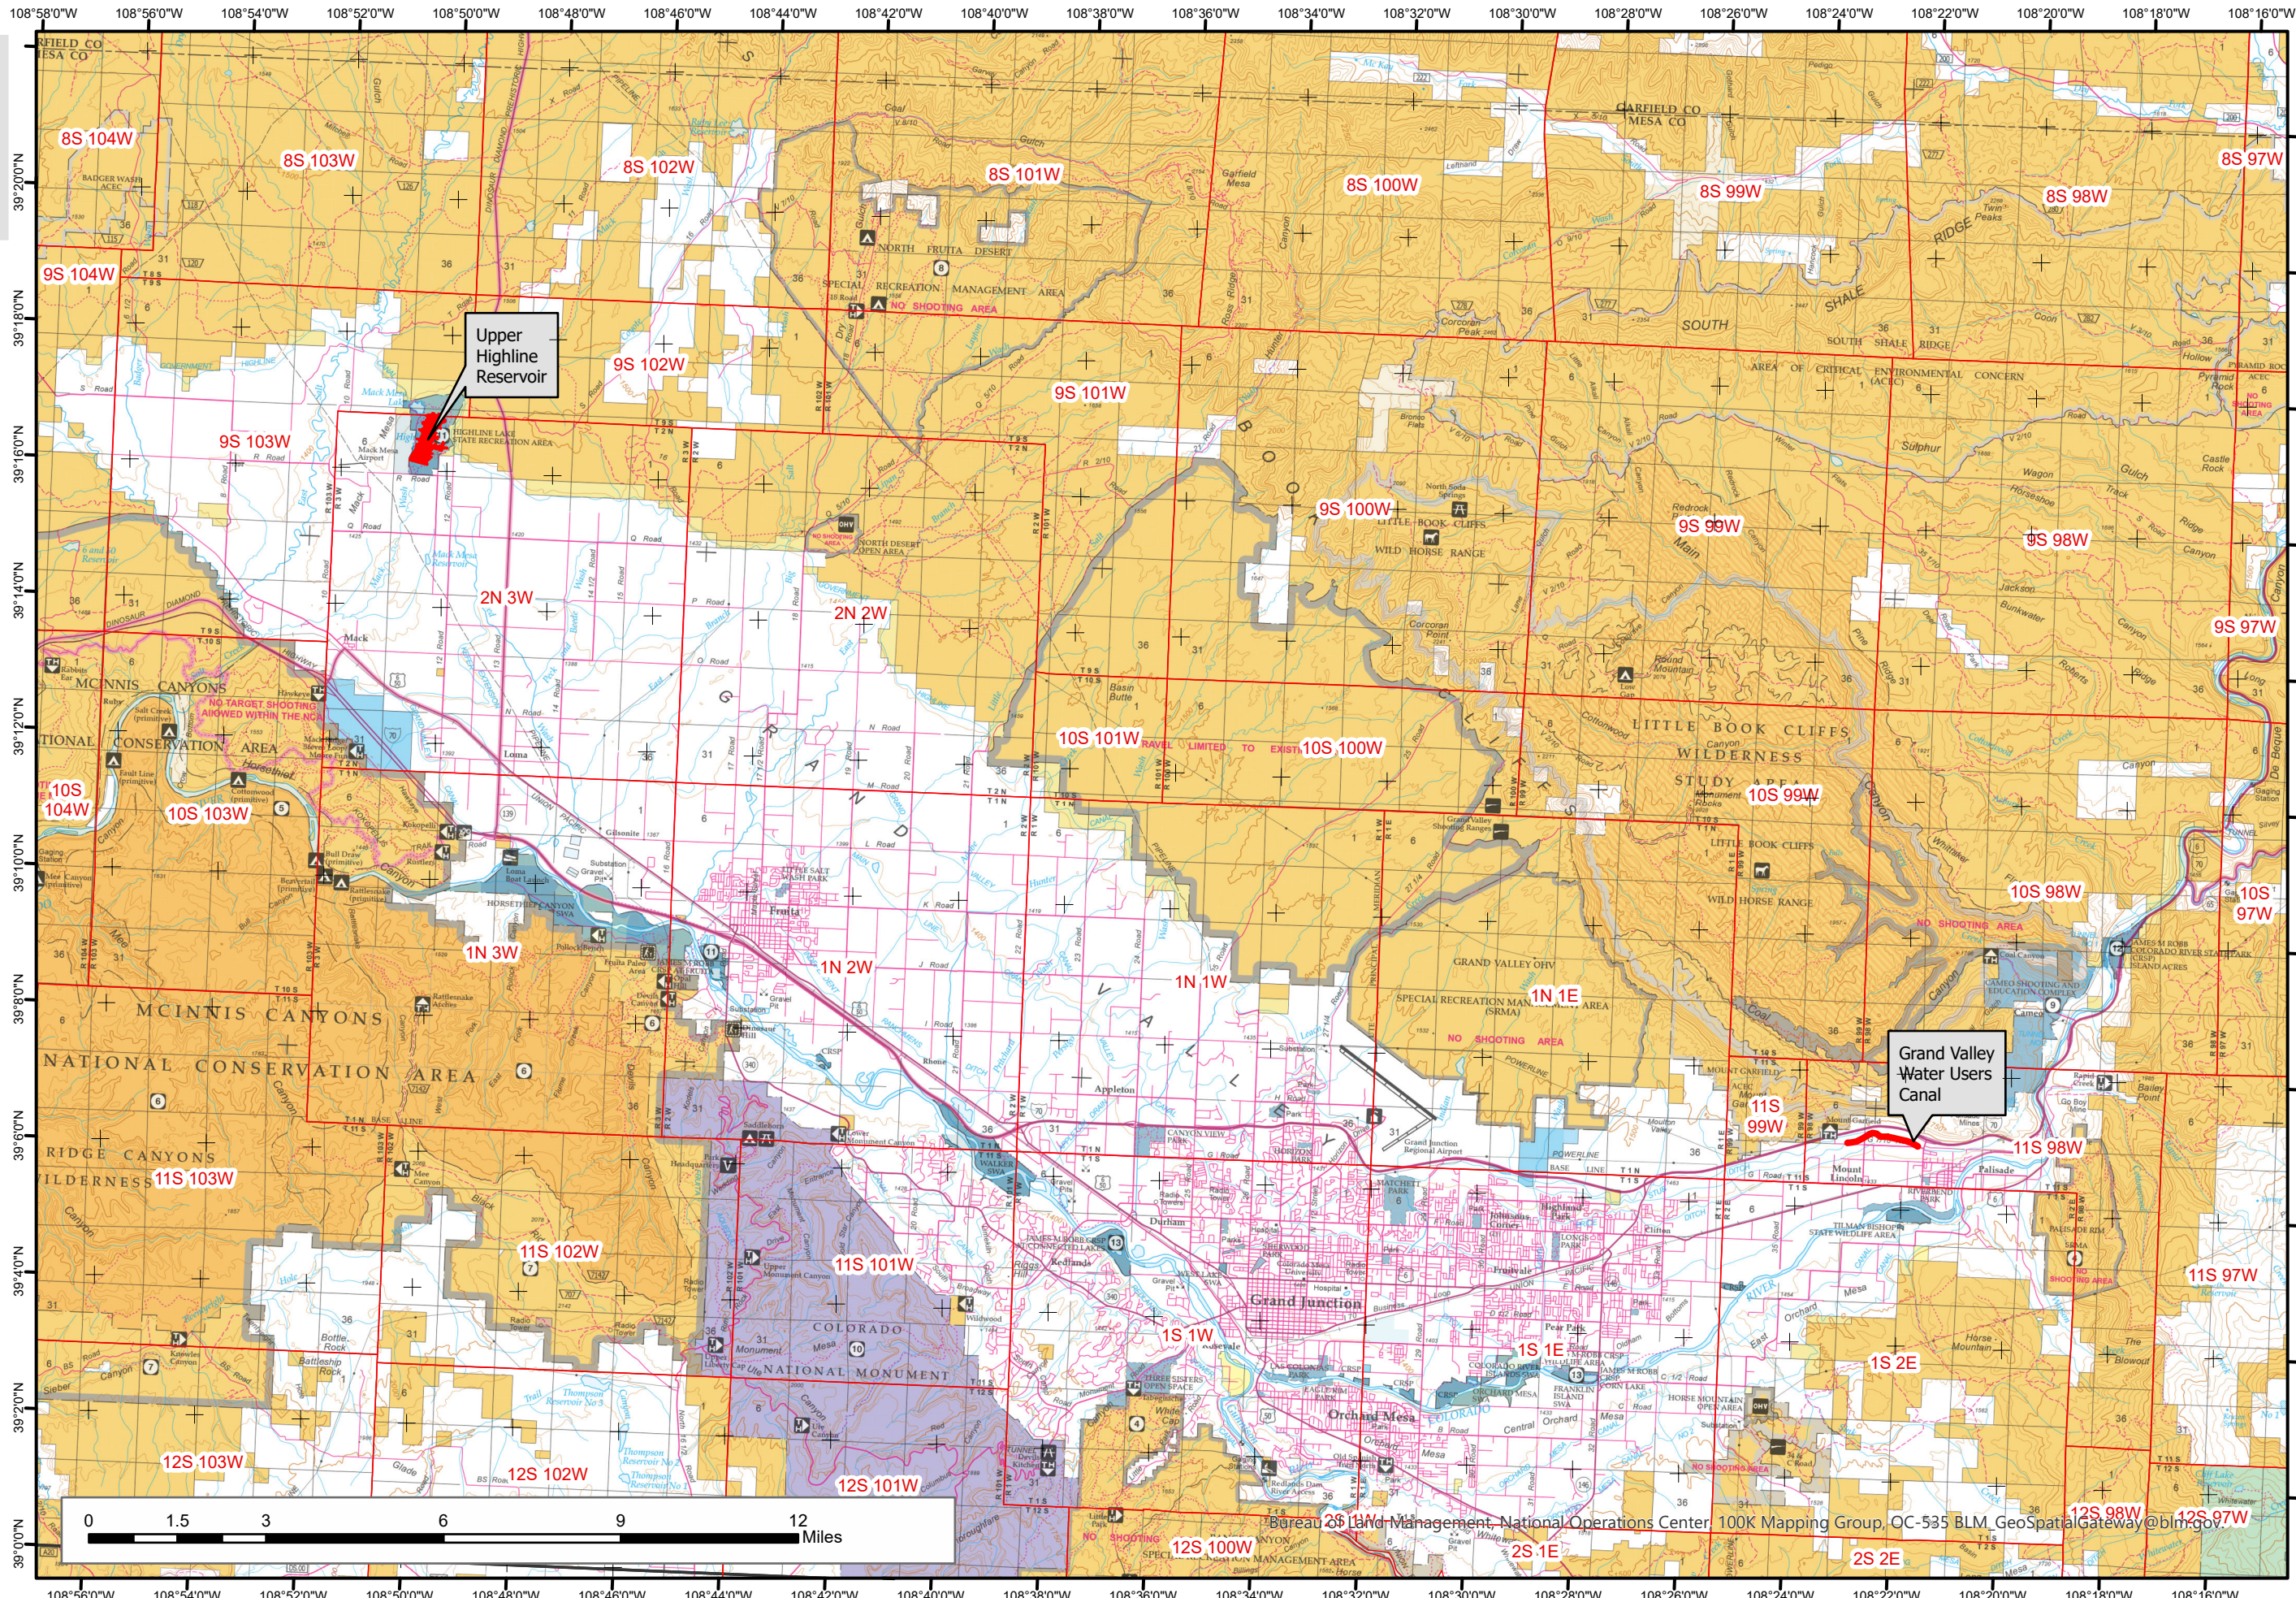

2023 Colorado Aquatic Invasive Species Locations

Map 03: Mesa

Legend

- Aquatic Invasive Species Buffered Waterbodies
- Bureau of Land Management
- Bureau of Reclamation
- National Park Service
- Other Federal
- Private
- State
- State, County, City, Areas
- US Forest Service

Note:
 For line features the AIS buffer is one half mile upstream/downstream & 200 feet from riparian zone from line segment.
 For polygon waterbodies if there were point detections the whole water body was shown as having AIS.

Species may include one of more of the following: Eurasian Watermilfoil, Hybrid-Eurasian x Northern Watermilfoil, Hybrid Watermilfoil, New Zealand Mudsnail, Rusty Crawfish, and Zebra Mussel.

1:167,170 Datum: NAD83
 Date: 5/30/2023
 Maps created by BLM Colorado

Bureau of Land Management, National Operations Center, 100K Mapping Group, OC-535 BLM GeoSpatial Gateway @blm.gov