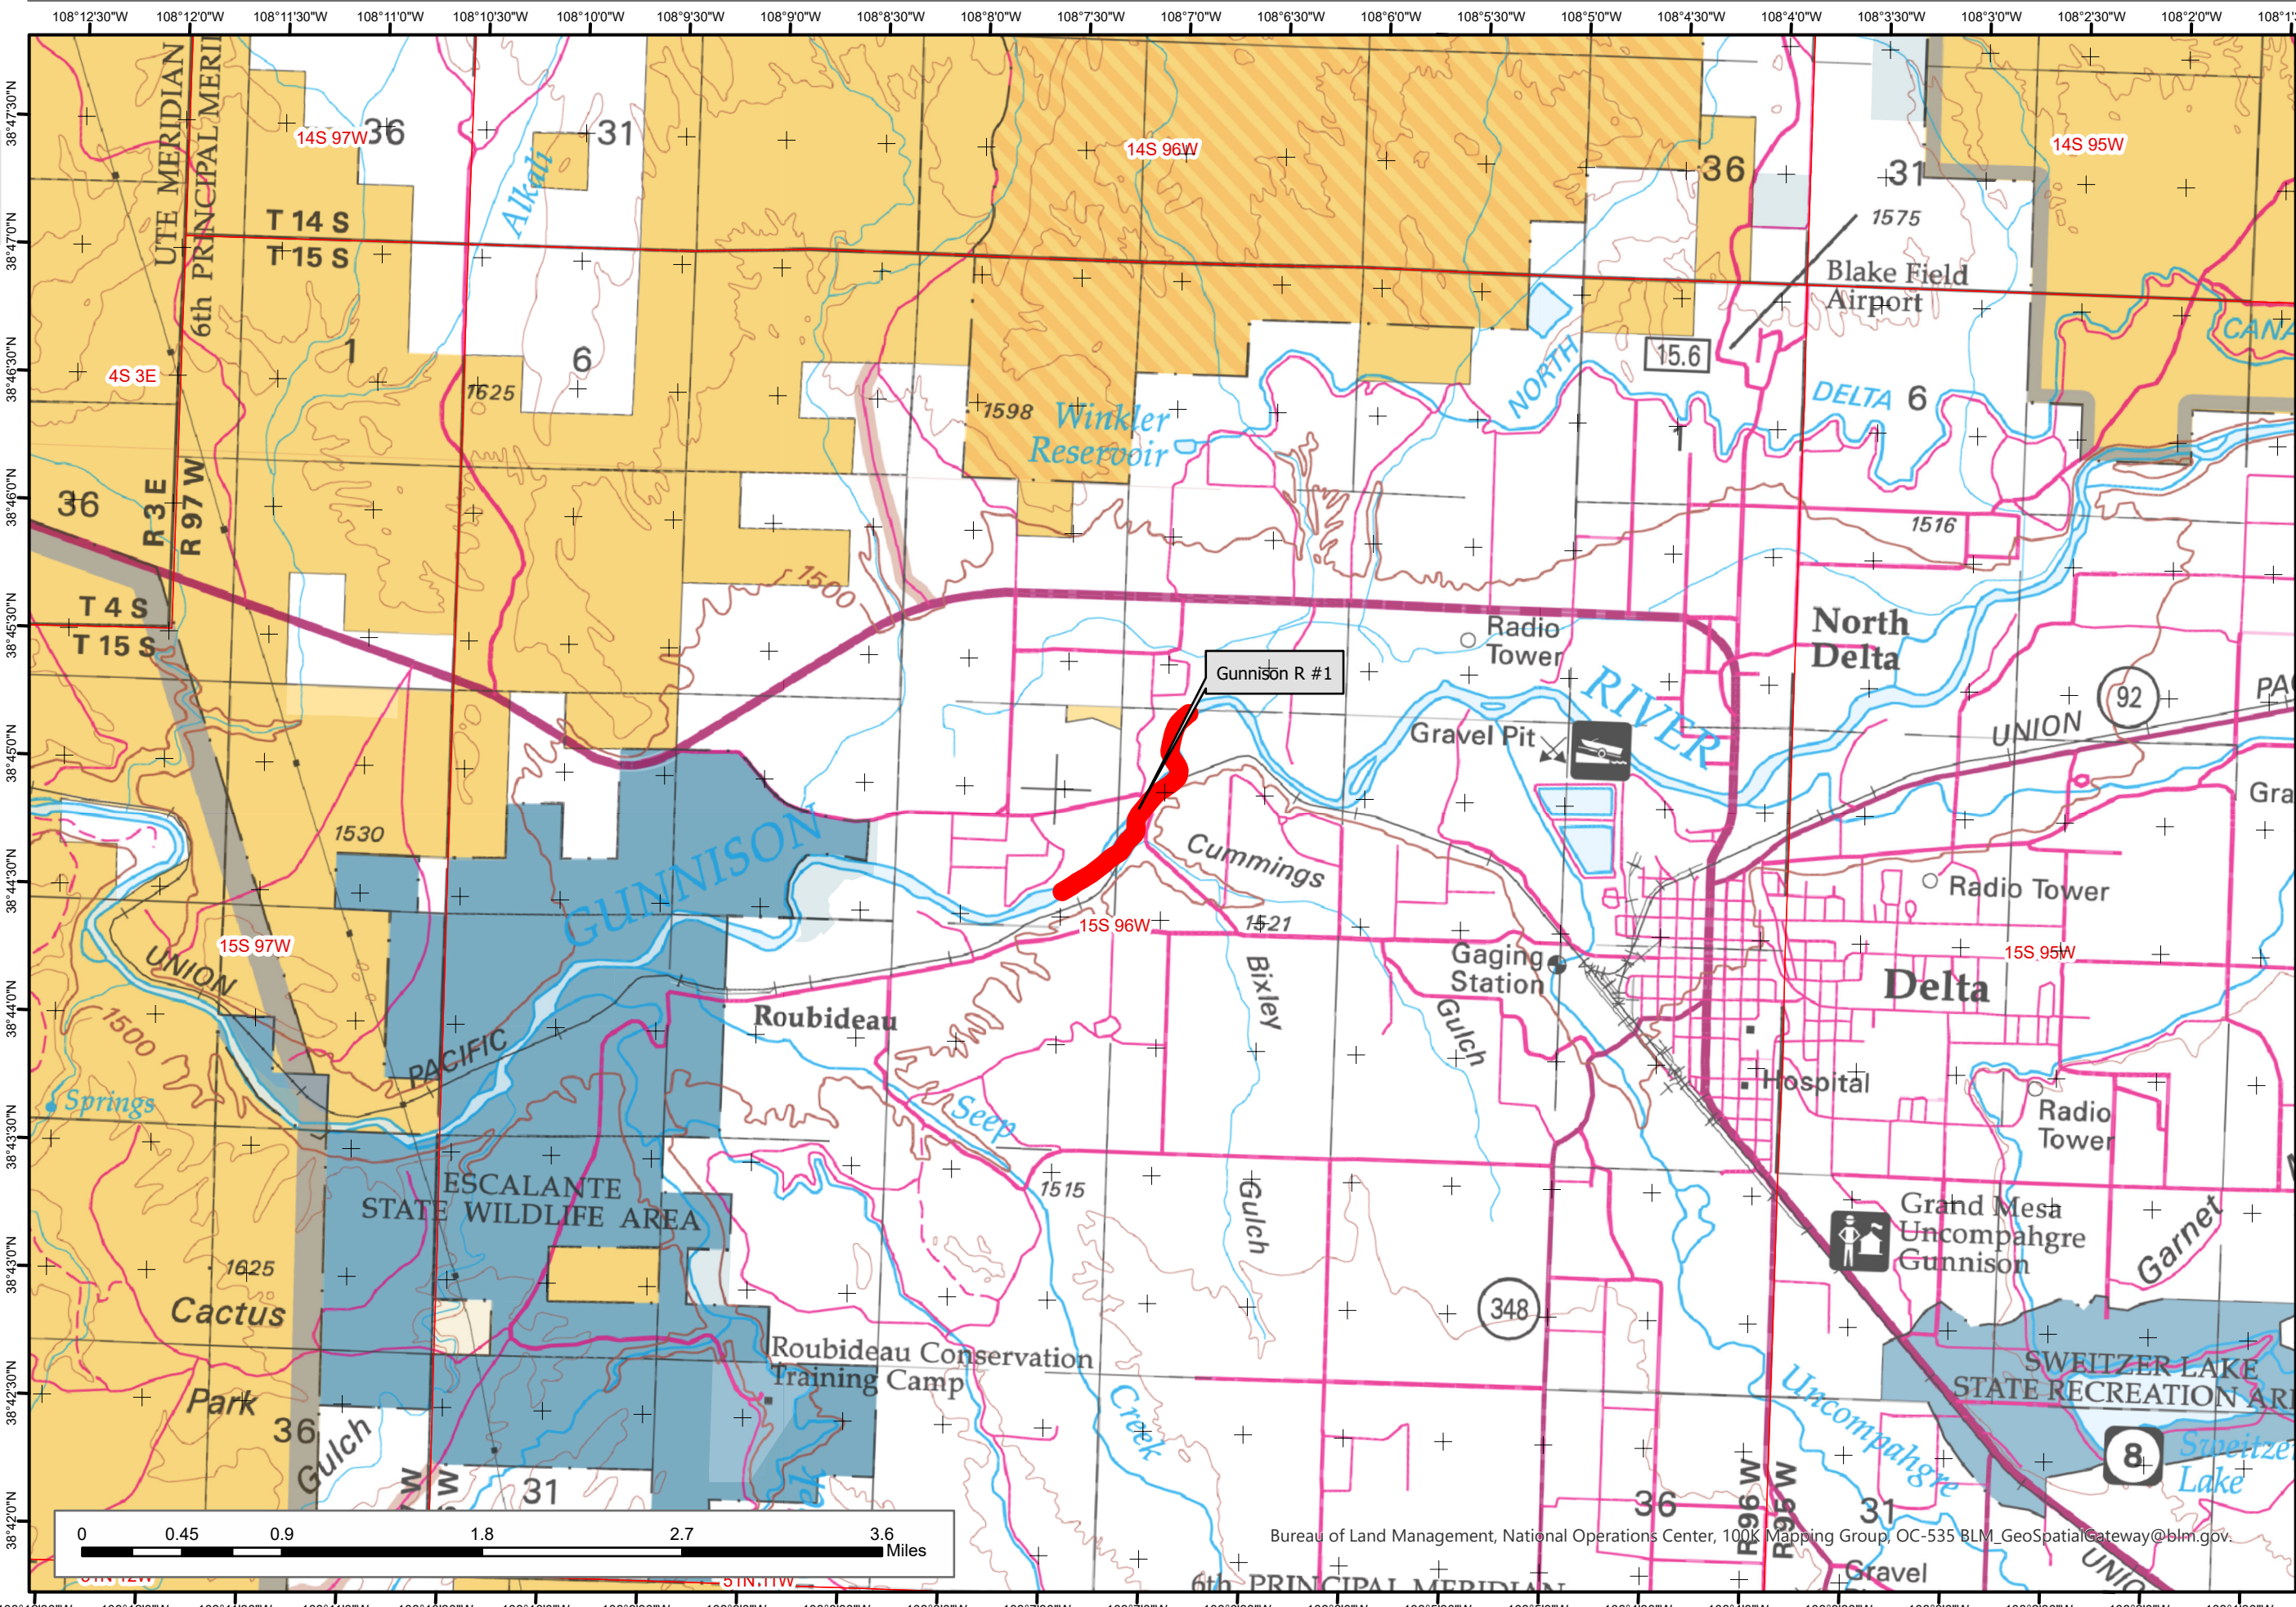

2023 Colorado Aquatic Invasive Species Locations

Map 04: Delta

Legend

- █ Aquatic Invasive Species Buffered Waterbodies
- █ Bureau of Land Management
- █ Private
- █ State, County, City, Areas

Note:
 For line features the AIS buffer is one half mile upstream/downstream & 200 feet from riparian zone from line segment.
 For polygon waterbodies if there were point detections the whole water body was shown as having AIS.

Species may include one or more of the following: Eurasian Watermilfoil, Hybrid - Eurasian x Northern watermilfoil, Hybrid Watermilfoil, New Zealand Mudsail, Rusty Crawfish, and Zebra Mussel.

1:44,760 Datum: NAD83

Date: 5/30/2023
 Maps created by BLM Colorado

No warranty is made by the Bureau of Land Management as to the accuracy, reliability, or completeness of these data. Original data were compiled from various sources. This information may not meet National Map Accuracy Standards. This project was developed through digital means and may be updated without notice.