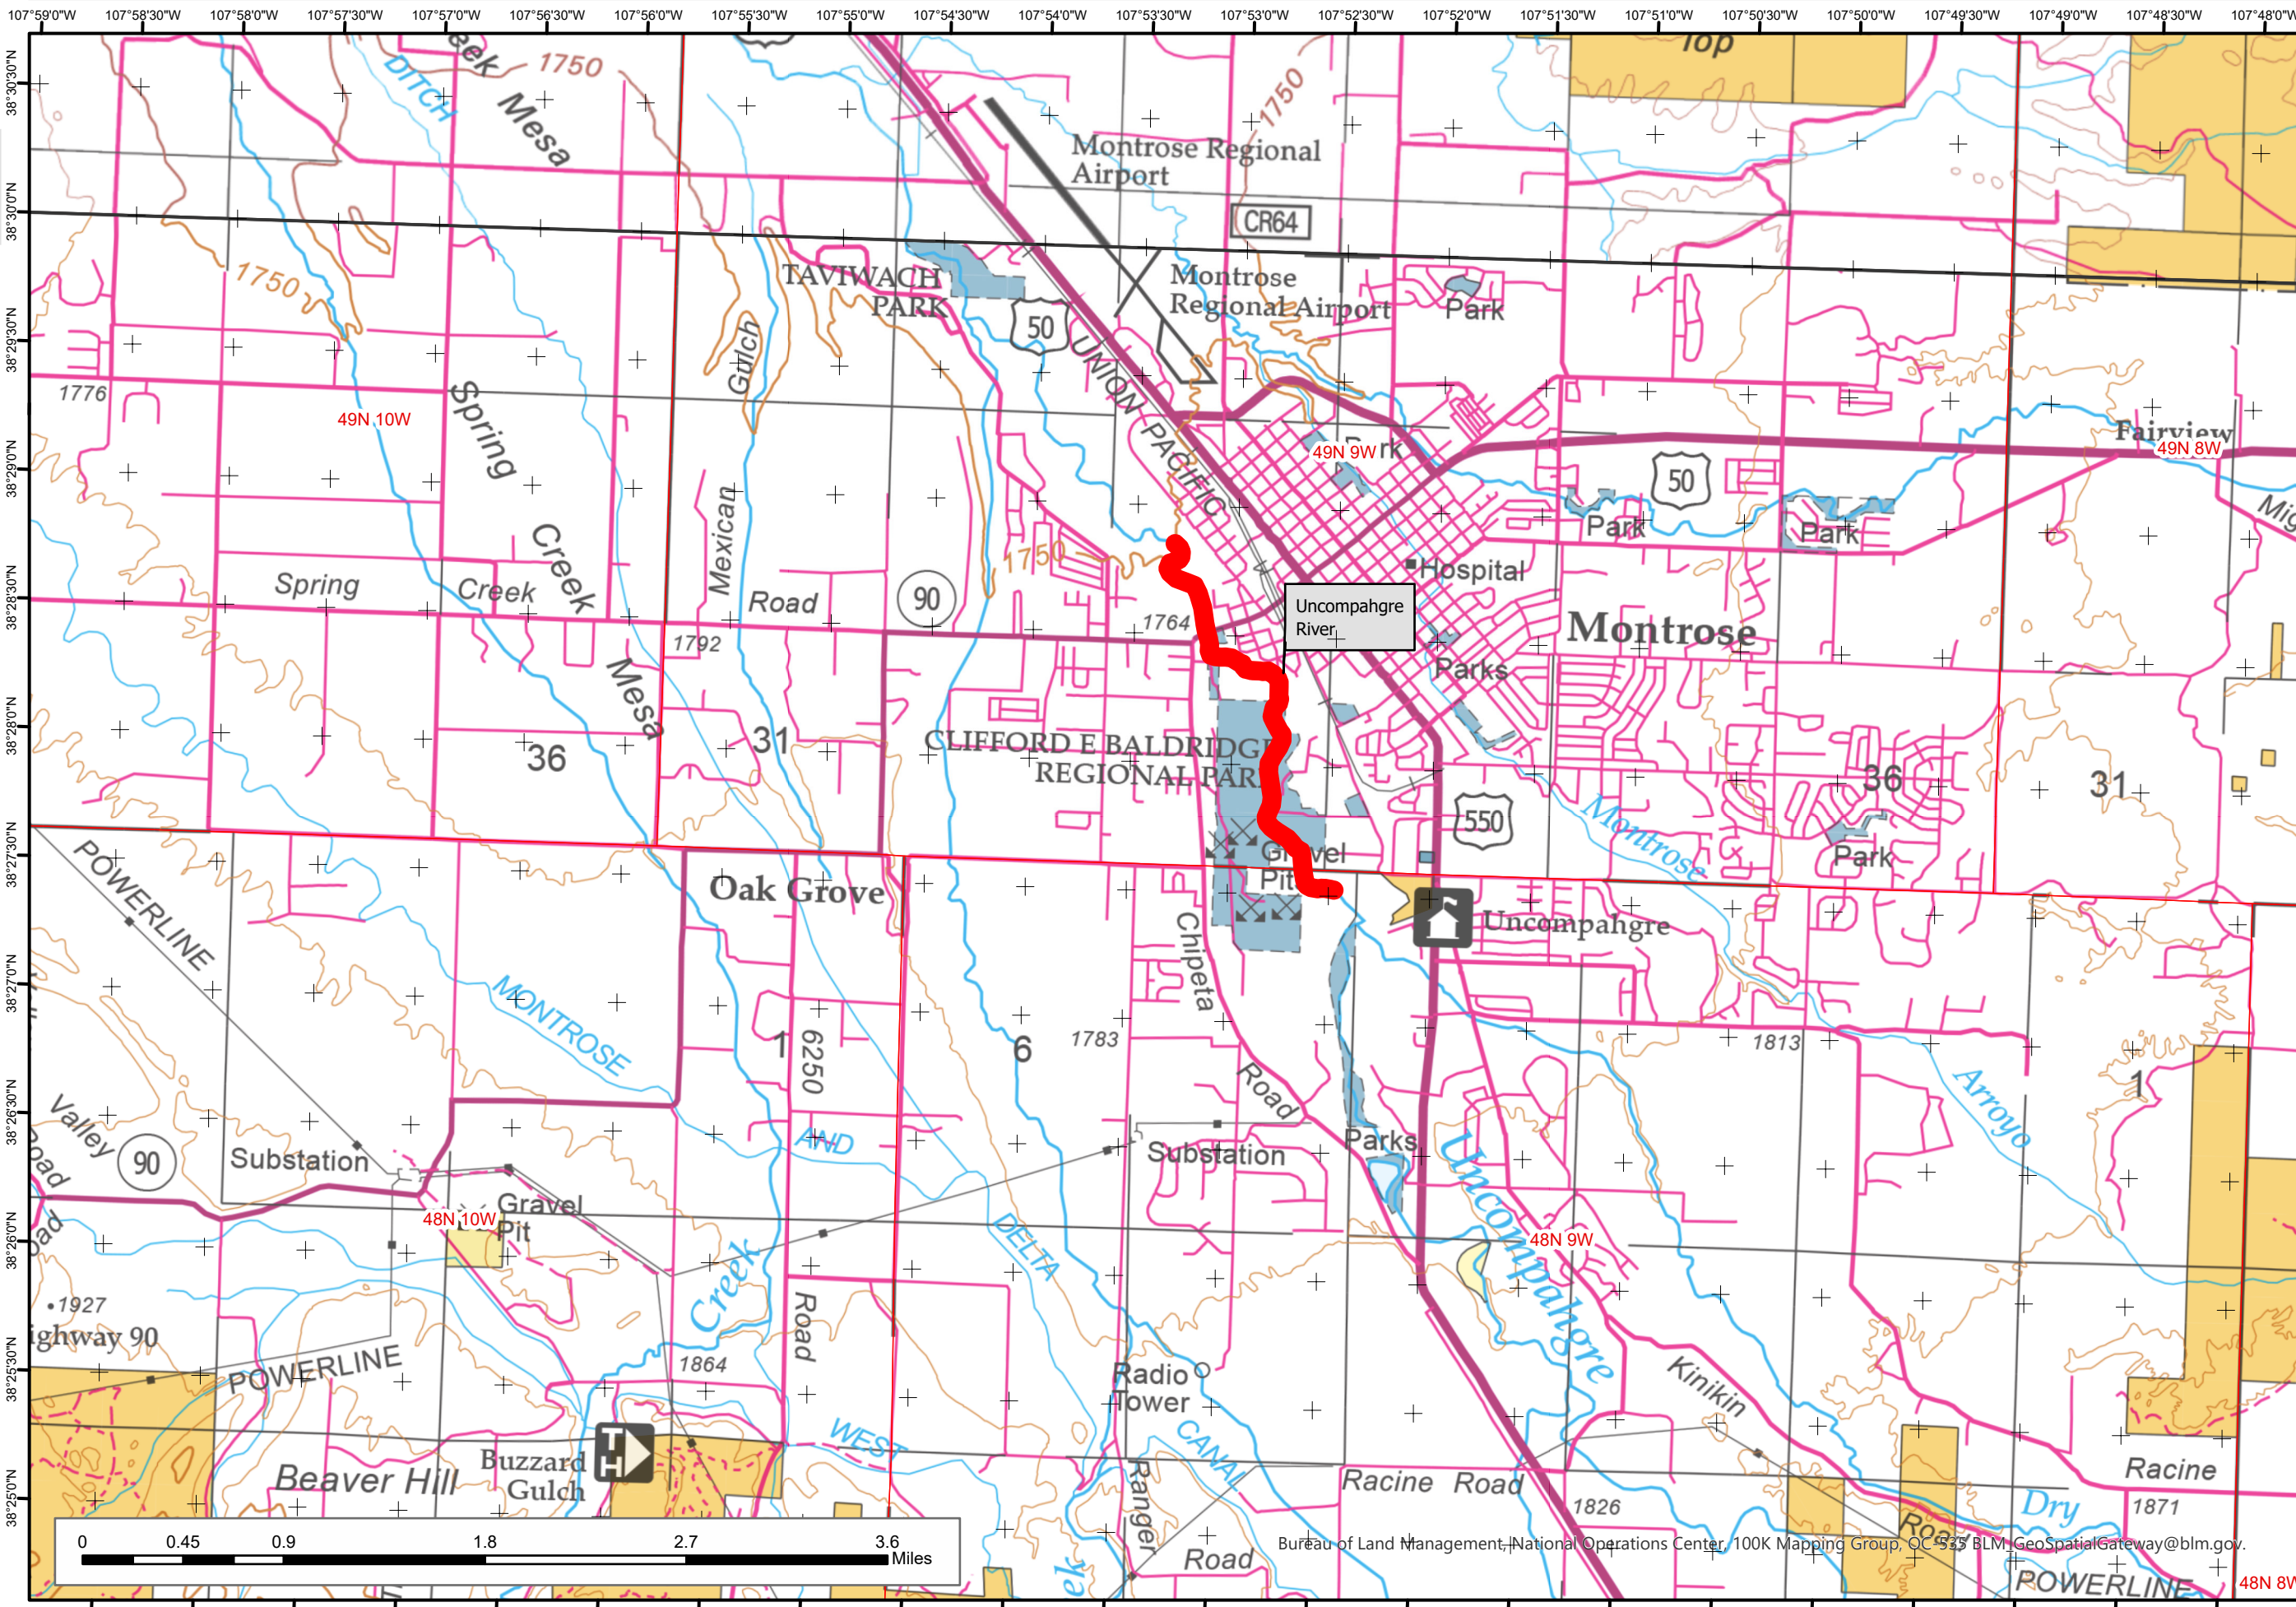

2023 Colorado Aquatic Invasive Species Locations

Map 05: Montrose

Legend

- Aquatic Invasive Species Buffered Waterbodies
- Bureau of Land Management
- Private
- State, County, City, Areas

Note:
 For line features the AIS buffer is one half mile upstream/downstream & 200 feet from riparian zone from line segment.
 For polygon waterbodies if there were point detections the whole water body was shown as having AIS.

Species may include one or more of the following: Eurasian Watermilfoil, Hybrid - Eurasian x Northern Watermilfoil, Hybrid Watermilfoil, New Zealand Mudsail, Rusty Crawfish, and Zebra Mussel.

1:44,760 Datum: NAD83

Date: 5/30/2023
 Maps created by BLM Colorado

No warranty is made by the Bureau of Land Management as to the accuracy, reliability, or completeness of these data. Original data were compiled from various sources. This information may not meet National Map Accuracy Standards. This project was developed through digital means and may be updated without notice.