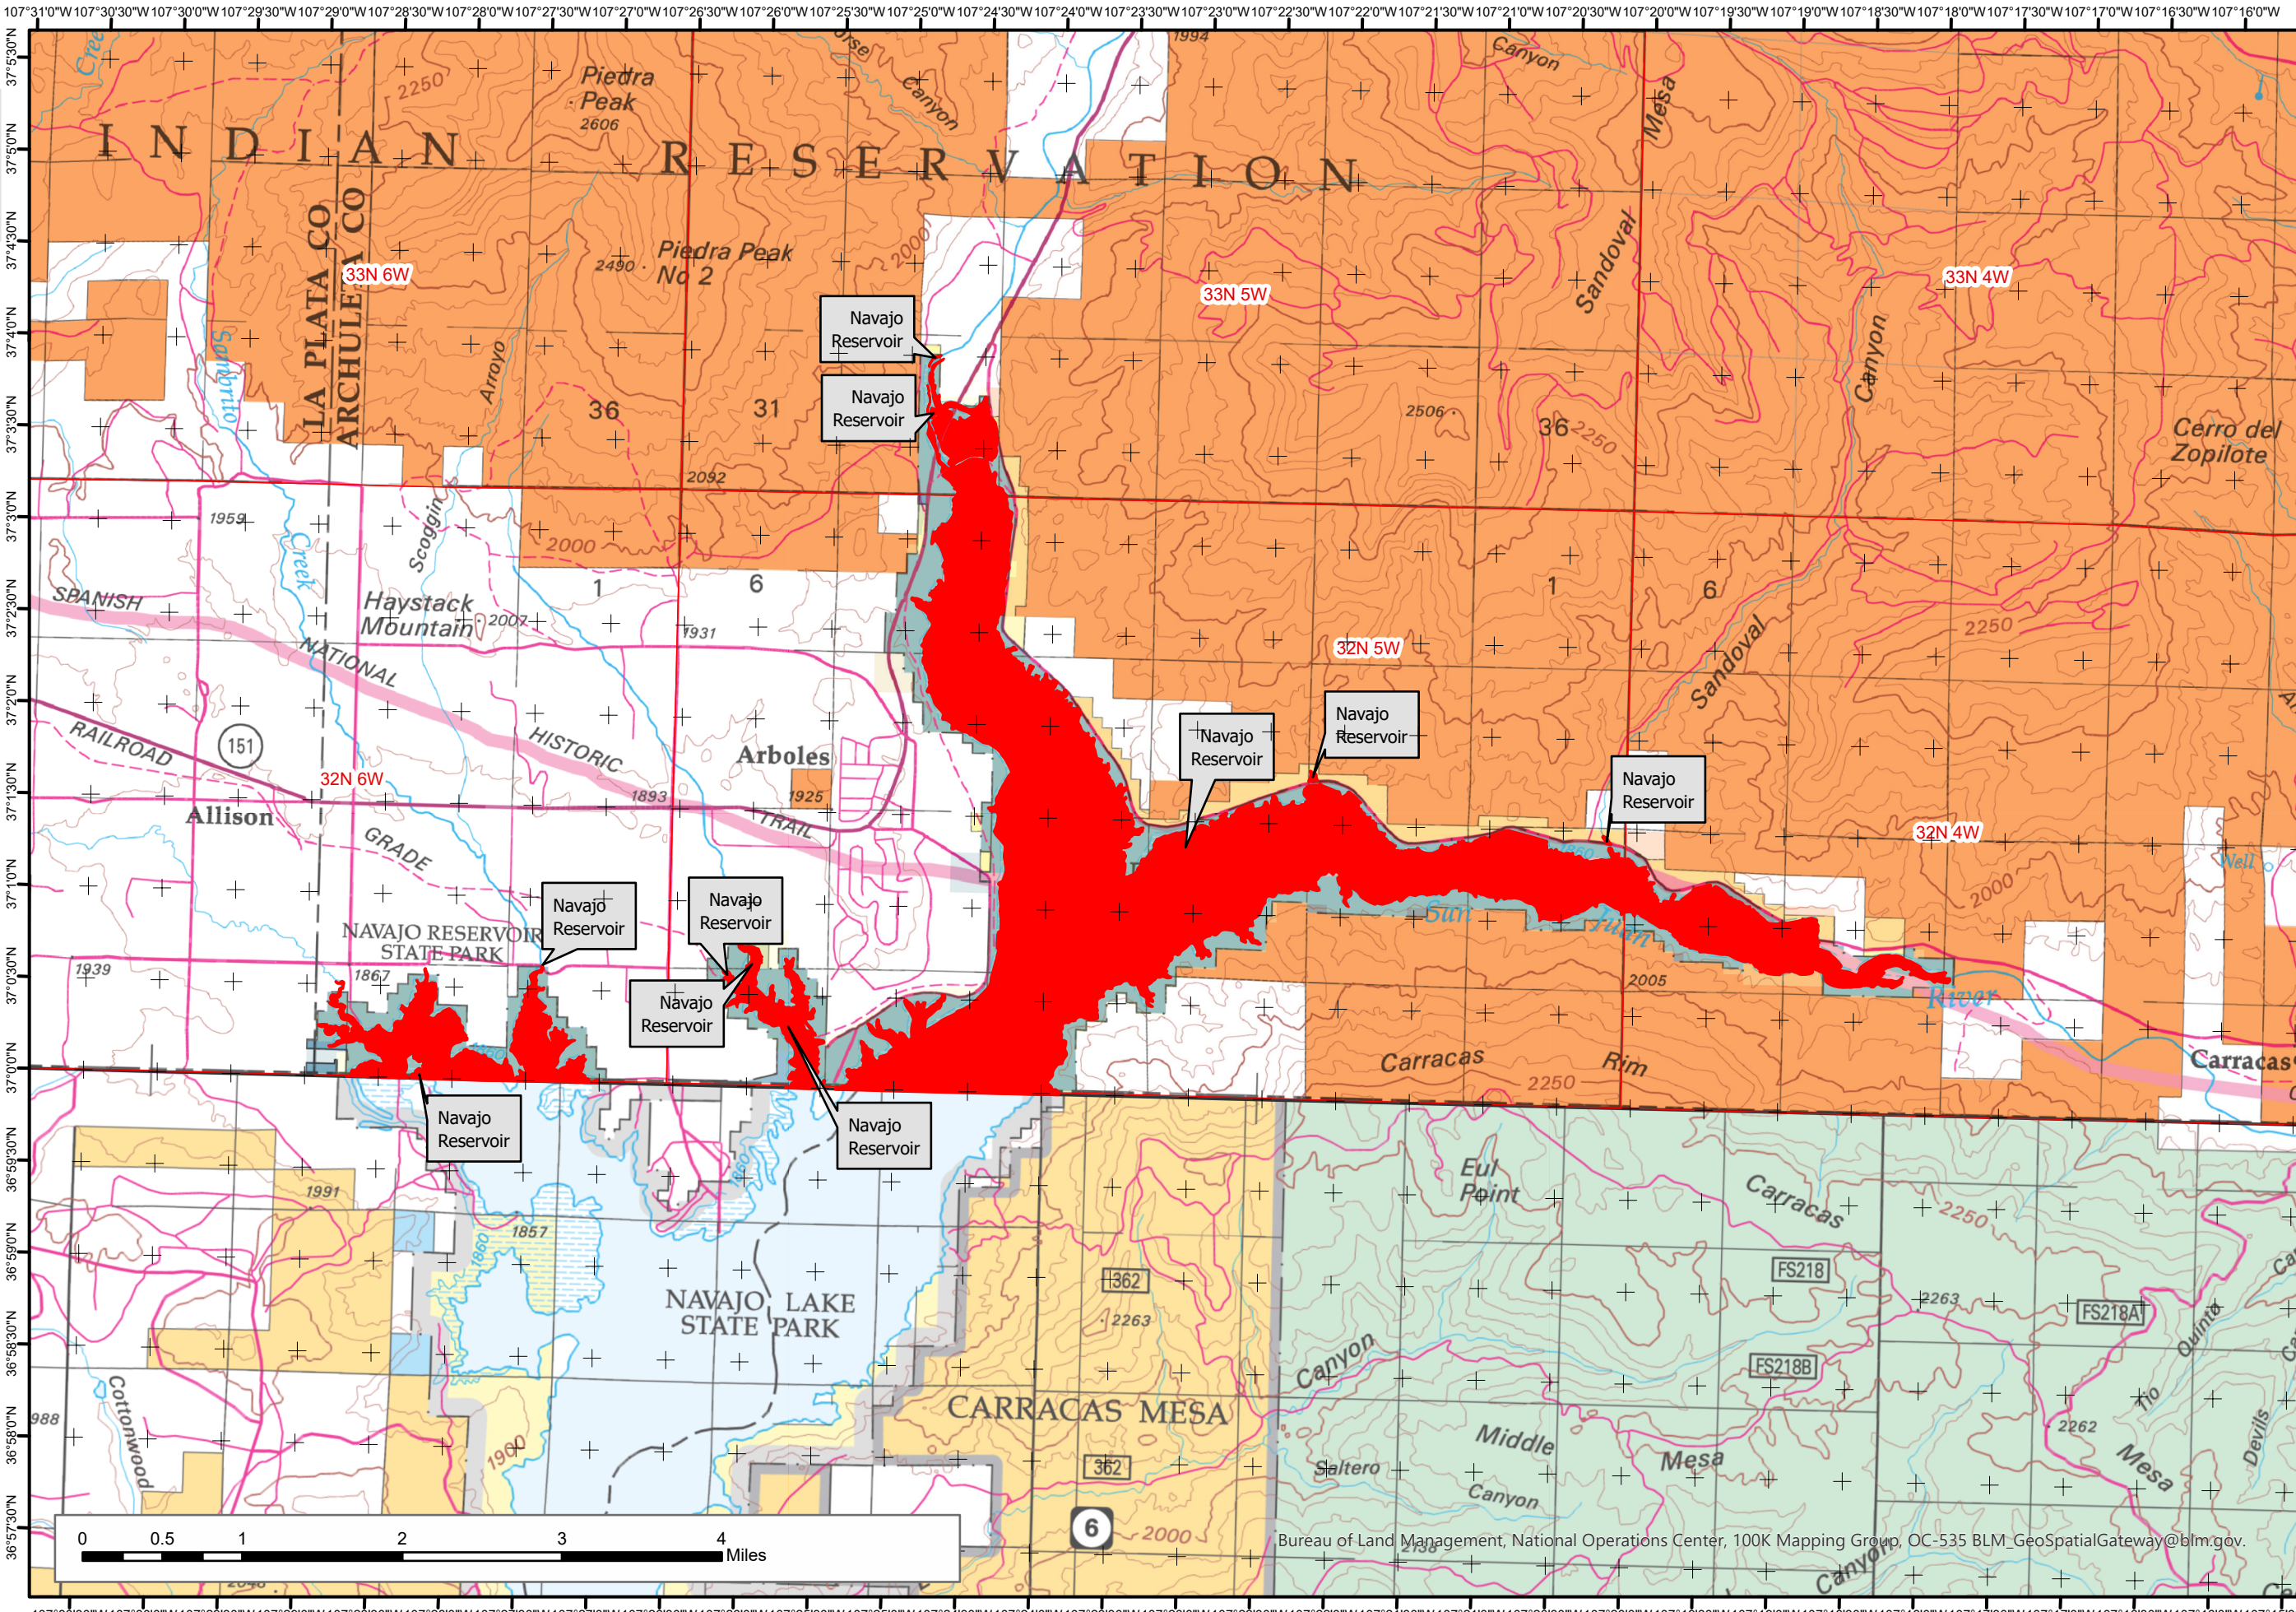

2023 Colorado Aquatic Invasive Species Locations

Map 06: Archuleta South

Legend

- Aquatic Invasive Species Buffered Waterbodies
- Bureau of Land Management
- Bureau of Reclamation
- Indian Reservation
- Private
- State, County, City, Areas

Note:
For line features the AIS buffer is one half mile upstream/downstream & 200 feet from riparian zone from line segment.
For polygon waterbodies if there were point detections the whole water body was shown as having AIS.

Species may include one or more of the following: Eurasian Watermilfoil, Hybrid - Eurasian x Northern watermilfoil, Hybrid Watermilfoil, New Zealand Mudsail, Rusty Crawfish, and Zebra Mussel.

1:62,620 Datum: NAD83

Date: 5/30/2023
Maps created by BLM Colorado