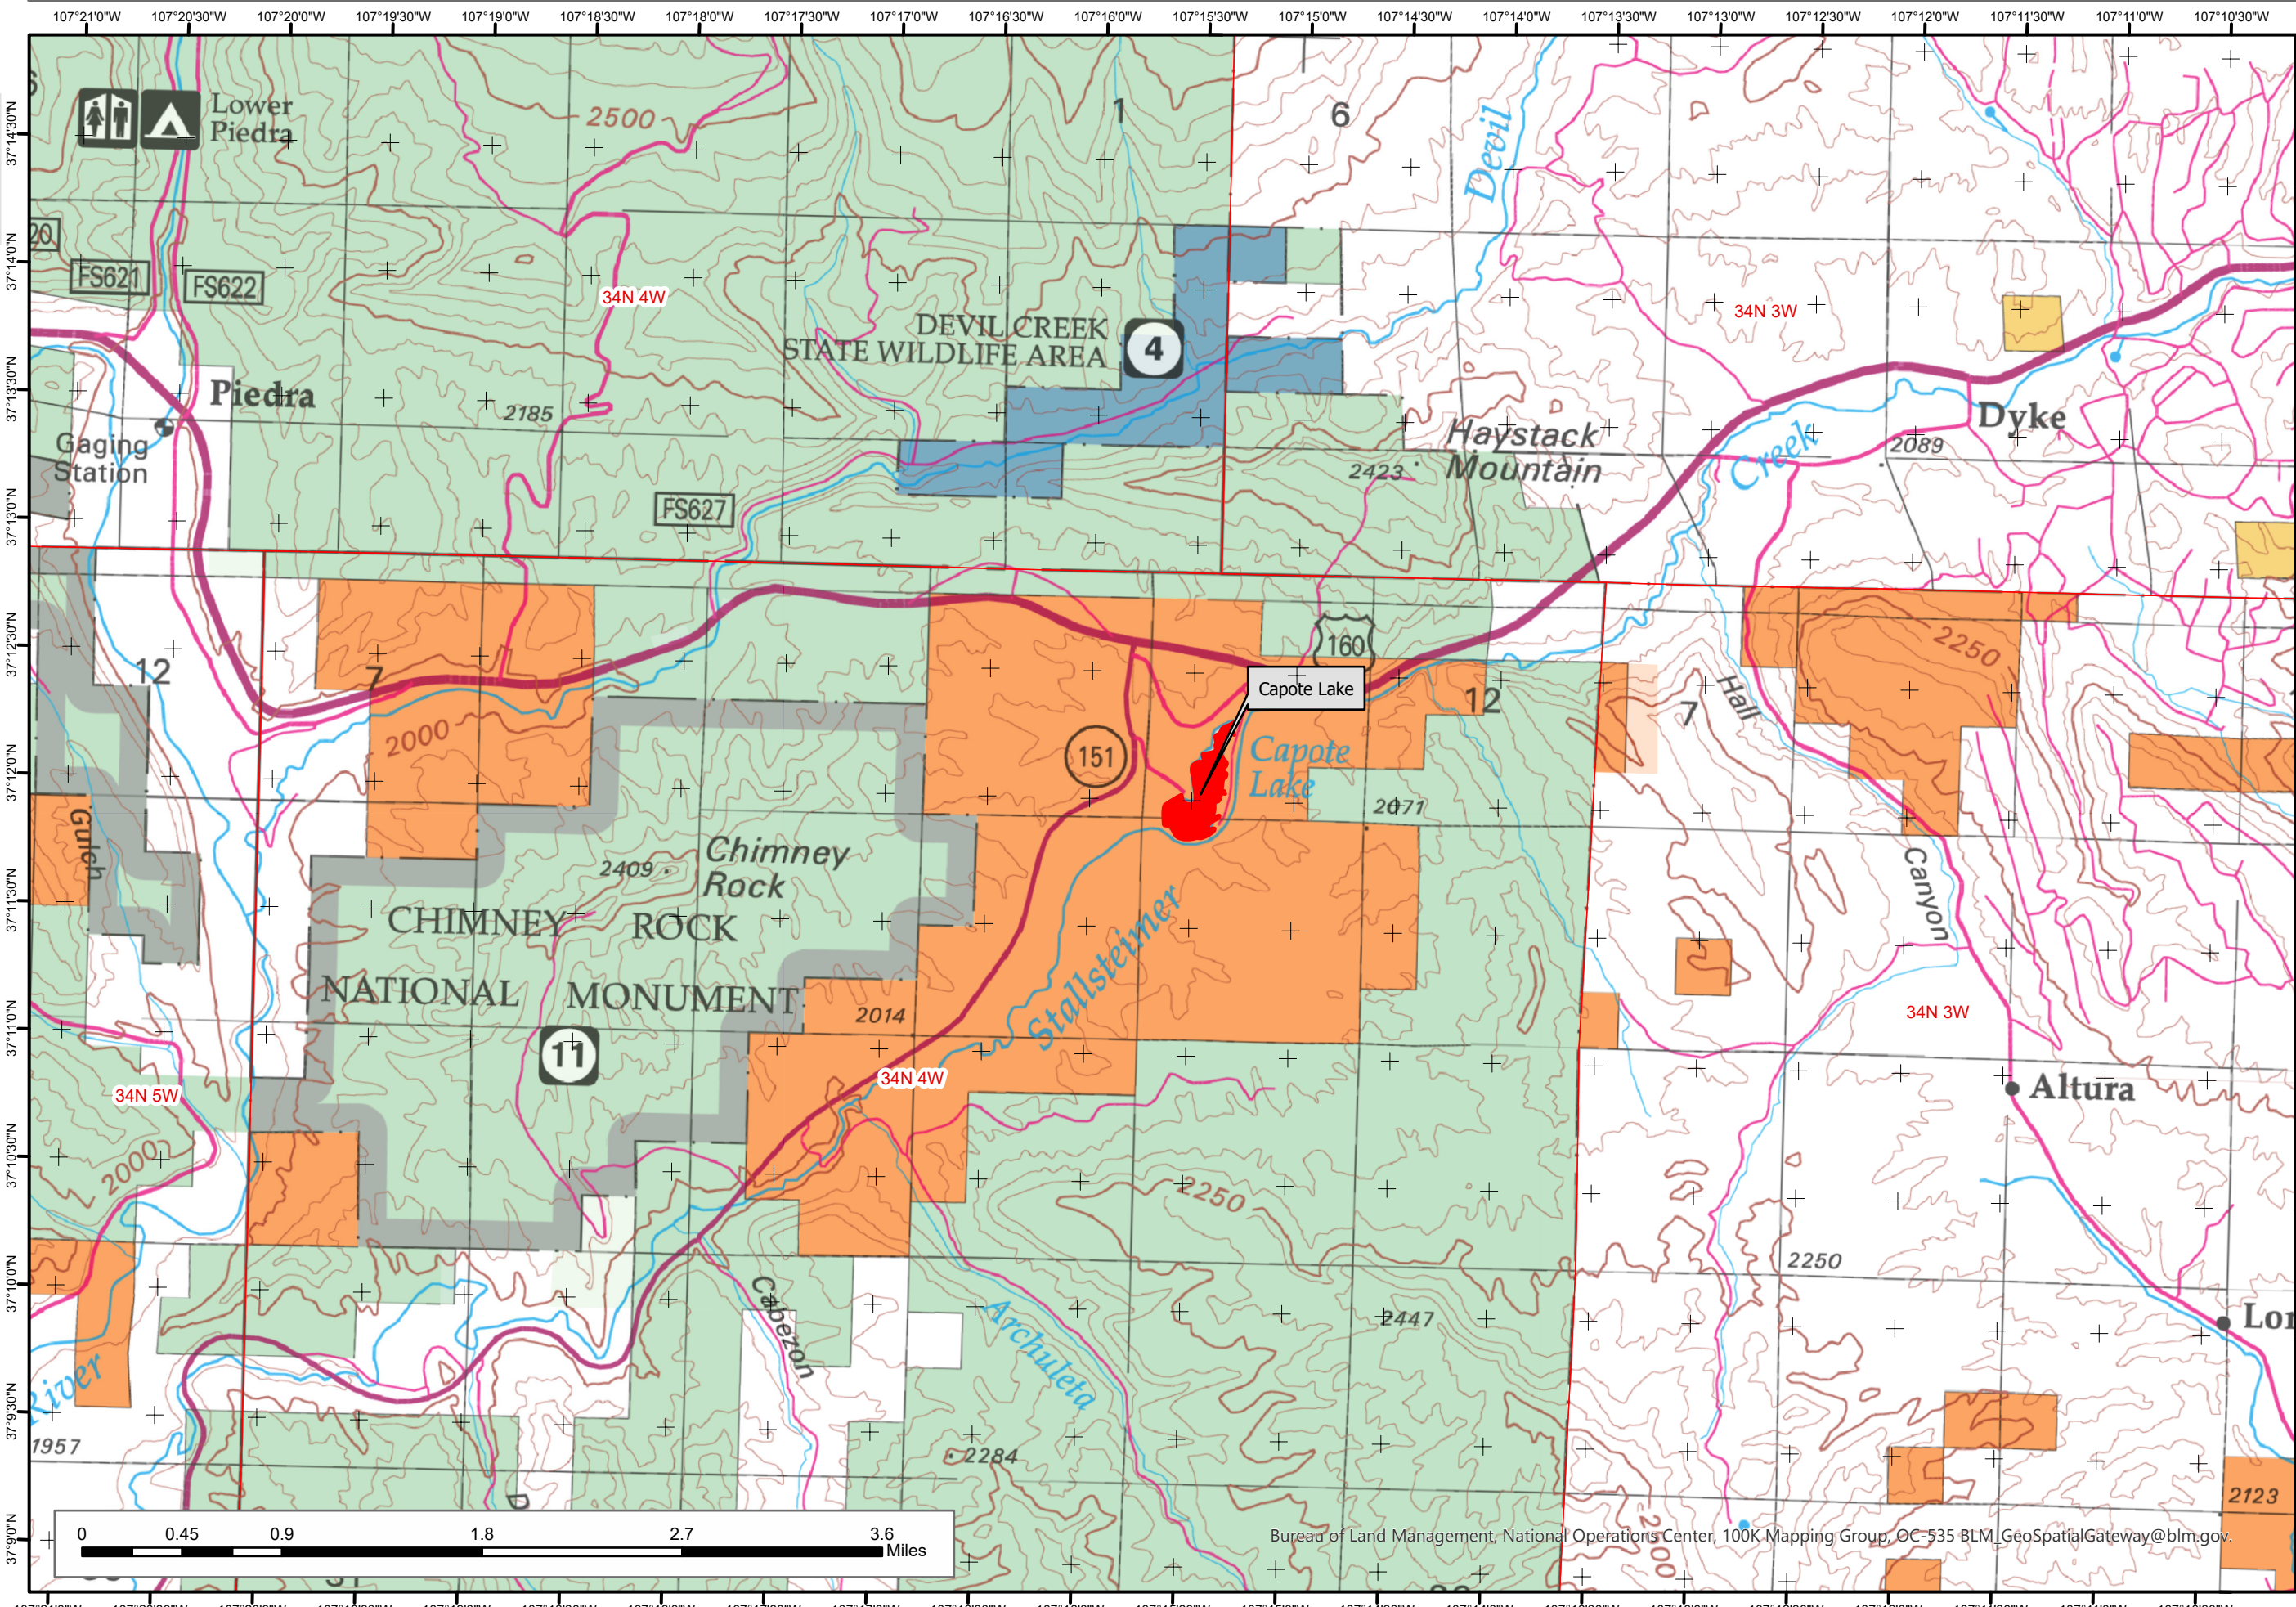

2023 Colorado Aquatic Invasive Species Locations

Map 07: Archuleta Central

Legend

- Aquatic Invasive Species Buffered Waterbodies
- Bureau of Land Management
- Indian Reservation
- Private
- State, County, City, Areas
- US Forest Service

Note:
For line features the AIS buffer is one half mile upstream/downstream & 200 feet from riparian zone from line segment.
For polygon waterbodies if there were point detections the whole water body was shown as having AIS.

Species may include one or more of the following: Eurasian Watermilfoil, Hybrid - Eurasian x Northern watermilfoil, Hybrid Watermilfoil, New Zealand Mudsail, Rusty Crawfish, and Zebra Mussel.

1:44,760 Datum: NAD83
Date: 5/30/2023
Maps created by BLM Colorado