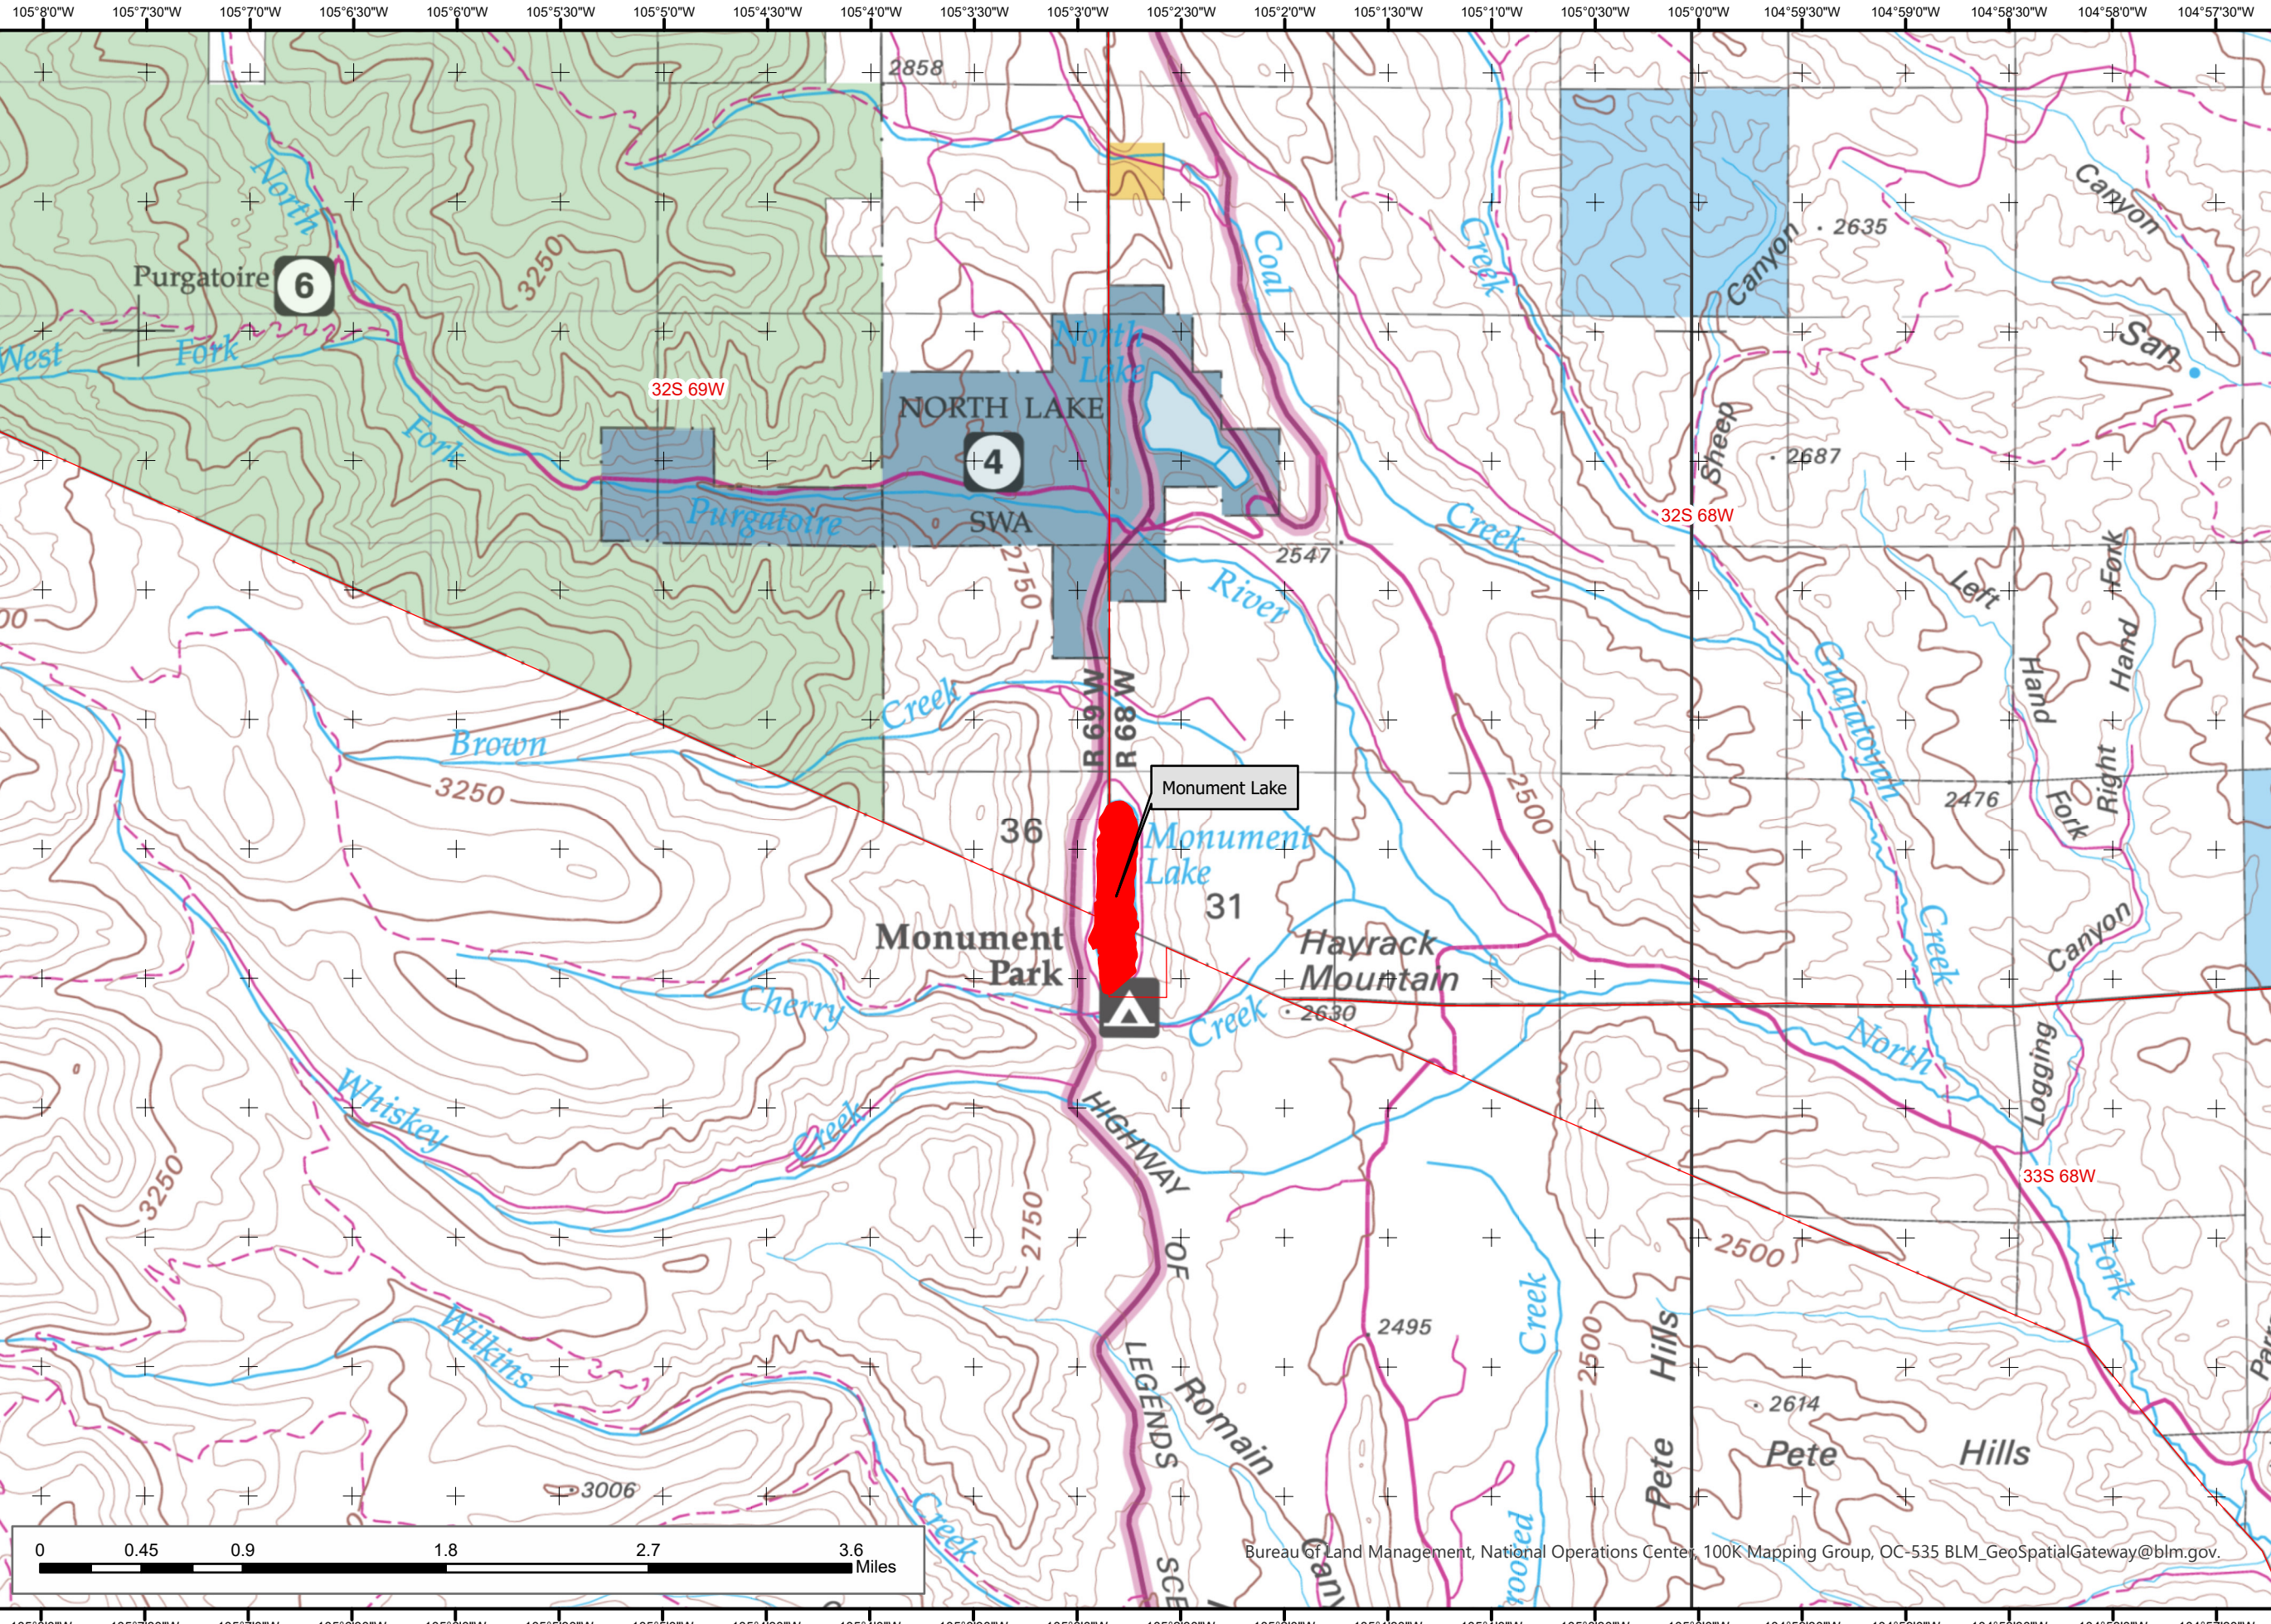

2023 Colorado Aquatic Invasive Species Locations

Map 12: Las Animas West

Legend

- Aquatic Invasive Species Buffered Waterbodies
- Bureau of Land Management
- Private
- State
- State, County, City, Areas
- US Forest Service

Note:
For line features the AIS buffer is one half mile upstream/downstream & 200 feet from riparian zone from line segment.
For polygon waterbodies if there were point detections the whole water body was shown as having AIS.

Species may include one or more of the following: Eurasian Watermilfoil, Hybrid - Eurasian x Northern watermilfoil, Hybrid Watermilfoil, New Zealand Mudsail, Rusty Crawfish, and Zebra Mussel.

1:44,760 Datum: NAD83

Date: 5/30/2023
Maps created by BLM Colorado