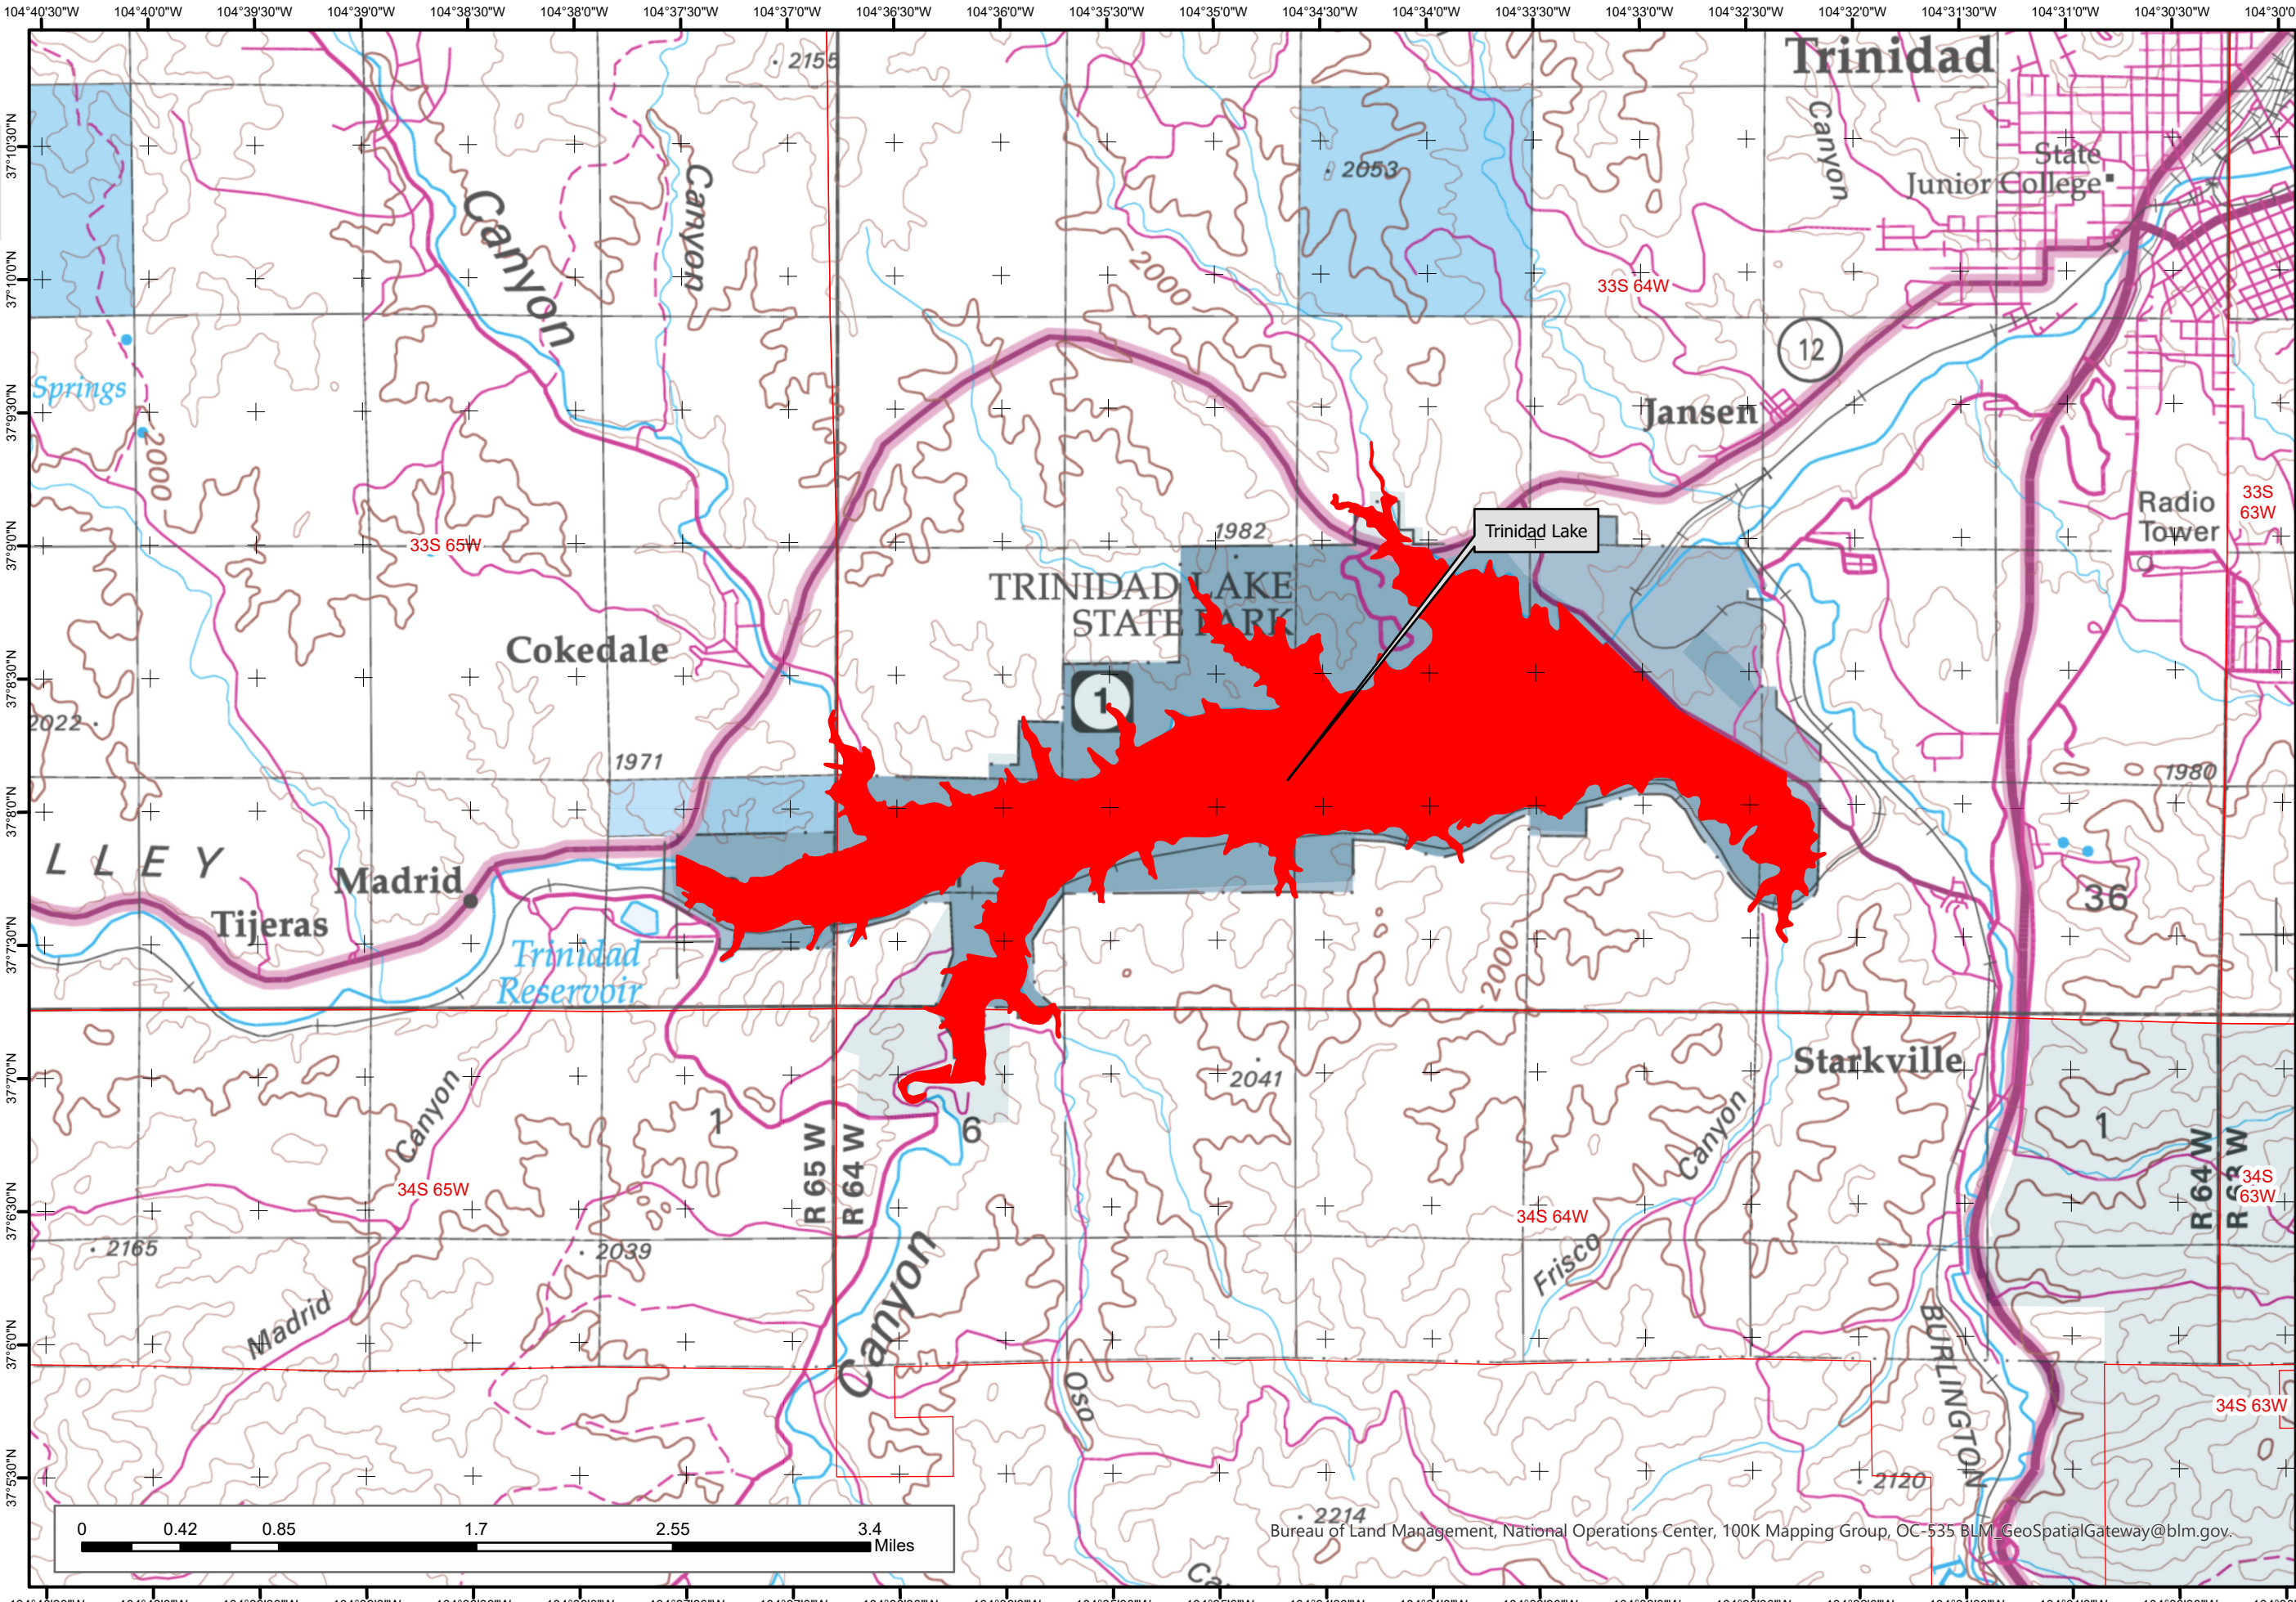

2023 Colorado Aquatic Invasive Species Locations

Map 13: Las Animas Central

Legend

- Aquatic Invasive Species Buffered Waterbodies
- Private
- State
- State, County, City, Areas

Note:
For line features the AIS buffer is one half mile upstream/downstream & 200 feet from riparian zone from line segment.
For polygon waterbodies if there were point detections the whole water body was shown as having AIS.

Species may include one or more of the following: Eurasian Watermilfoil, Hybrid - Eurasian x Northern watermilfoil, Hybrid Watermilfoil, New Zealand Mudsail, Rusty Crawfish, and Zebra Mussel.

1:42,920 Datum: NAD83

Date: 5/30/2023
Maps created by BLM Colorado