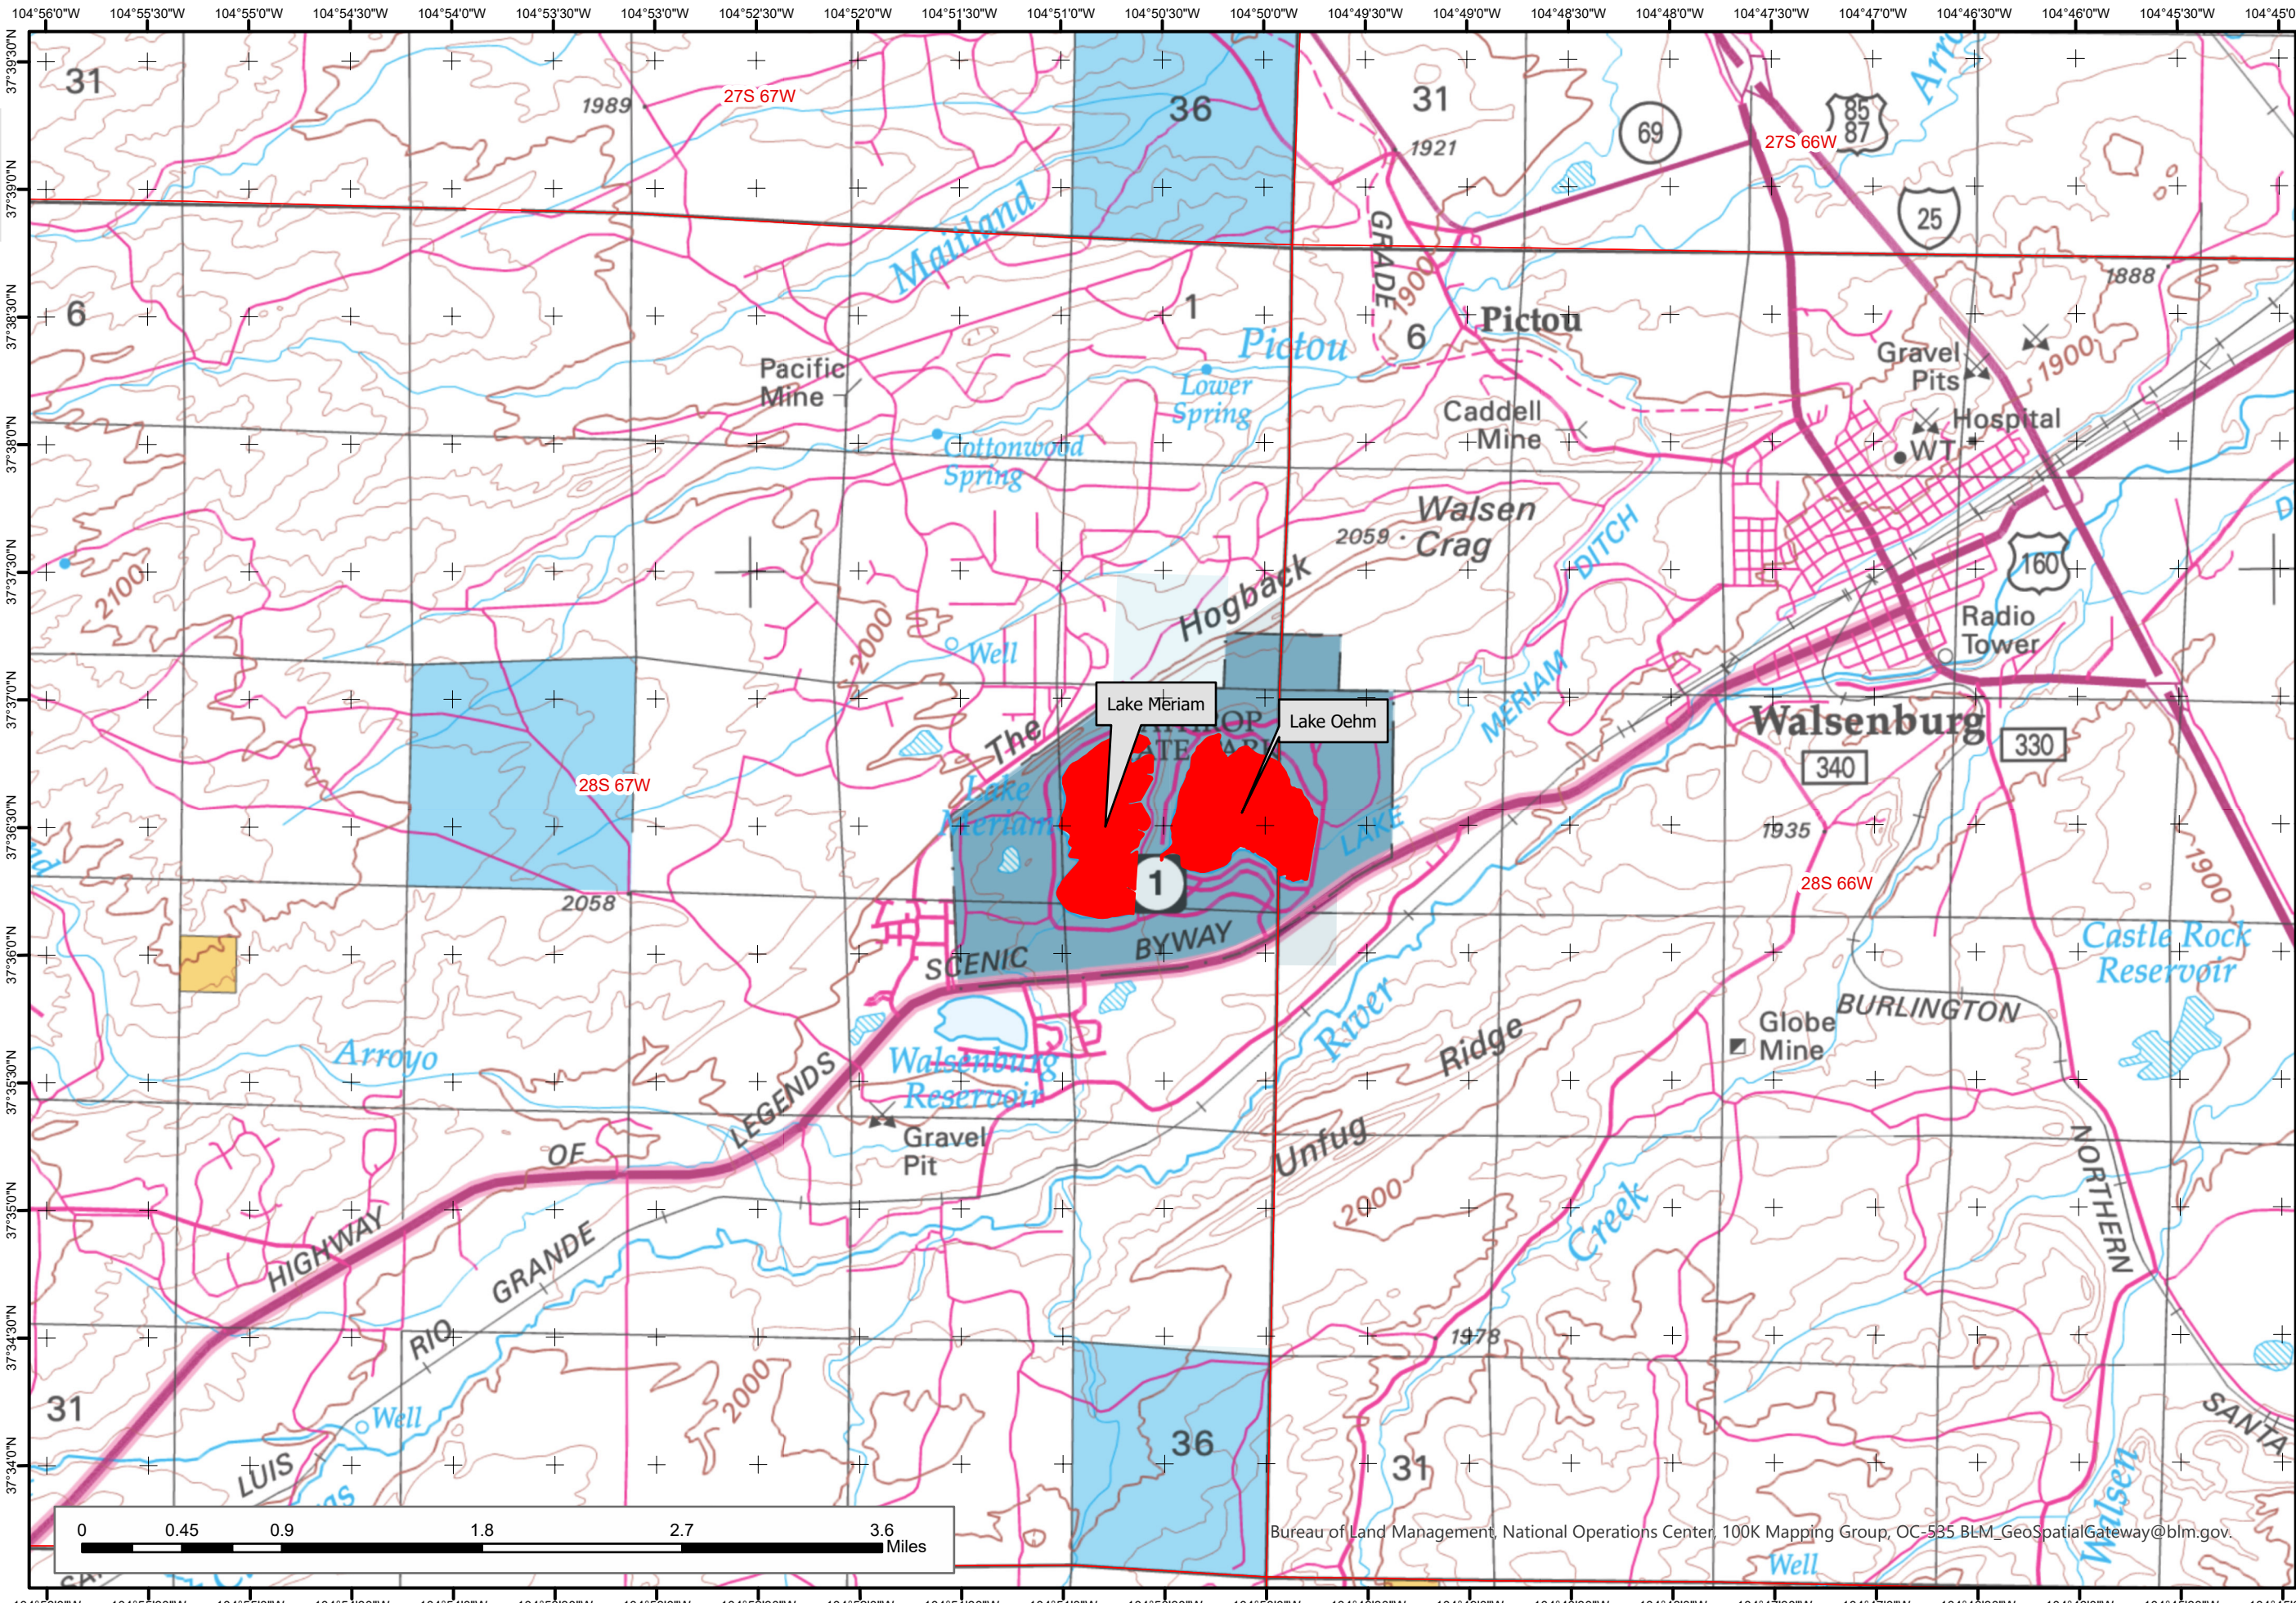

# 2023 Colorado Aquatic Invasive Species Locations

# Map 14: Huerfano

**Legend**

- Aquatic Invasive Species Buffered Waterbodies
- Bureau of Land Management
- Private
- State
- State, County, City, Areas

**Note:**  
 For line features the AIS buffer is one half mile upstream/downstream & 200 feet from riparian zone from line segment.  
 For polygon waterbodies if there were point detections the whole water body was shown as having AIS.

Date: 5/30/2023  
 Maps created by BLM Colorado

No warranty is made by the Bureau of Land Management as to the accuracy, reliability, or completeness of these data. Original data were compiled from various sources. This information may not meet National Map Accuracy Standards. This project was developed through digital means and may be updated without notice.