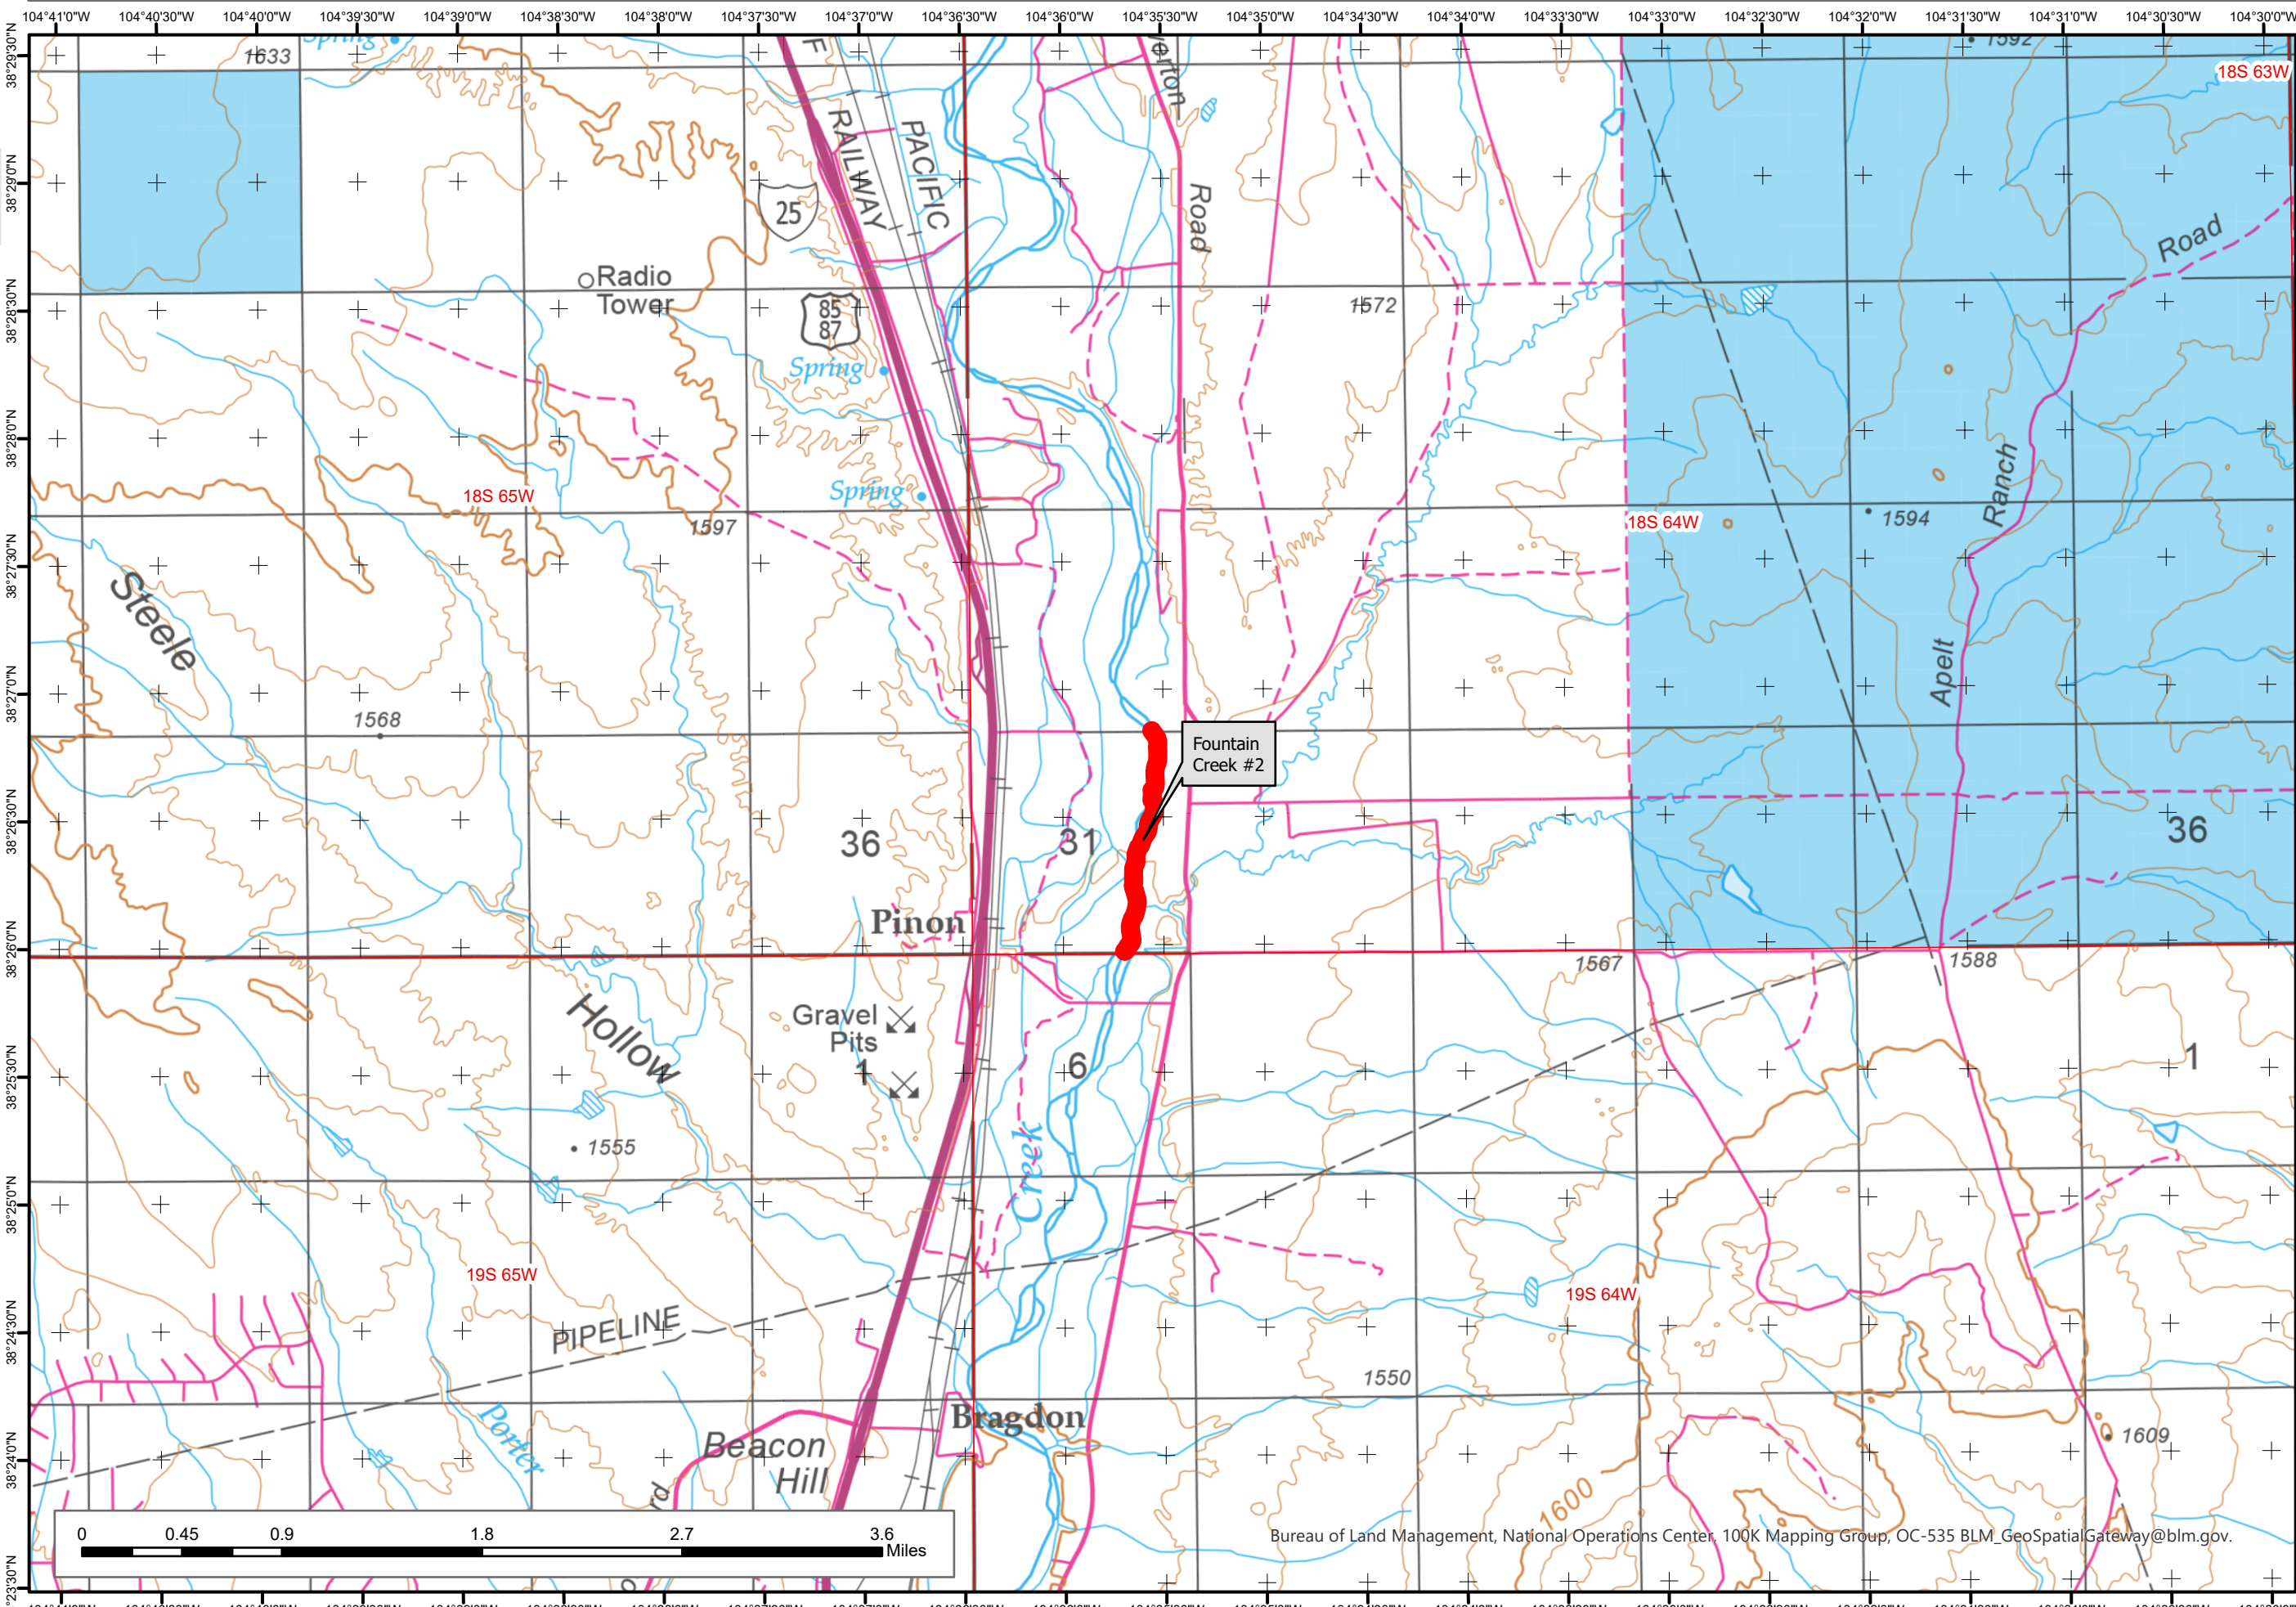

# 2023 Colorado Aquatic Invasive Species Locations

# Map 17: Pueblo North

**Legend**

- Aquatic Invasive Species Buffered Waterbodies
- Private
- State

**Note:**  
 For line features the AIS buffer is one half mile upstream/downstream & 200 feet from riparian zone from line segment.  
 For polygon waterbodies if there were point detections the whole water body was shown as having AIS.

Species may include one or more of the following: Eurasian Watermilfoil, Hybrid - Eurasian x Northern watermilfoil, Hybrid Watermilfoil, New Zealand Mudsail, Rusty Crawfish, and Zebra Mussel.

1:44,760 Datum: NAD83  
 Date: 5/30/2023  
 Maps created by BLM Colorado