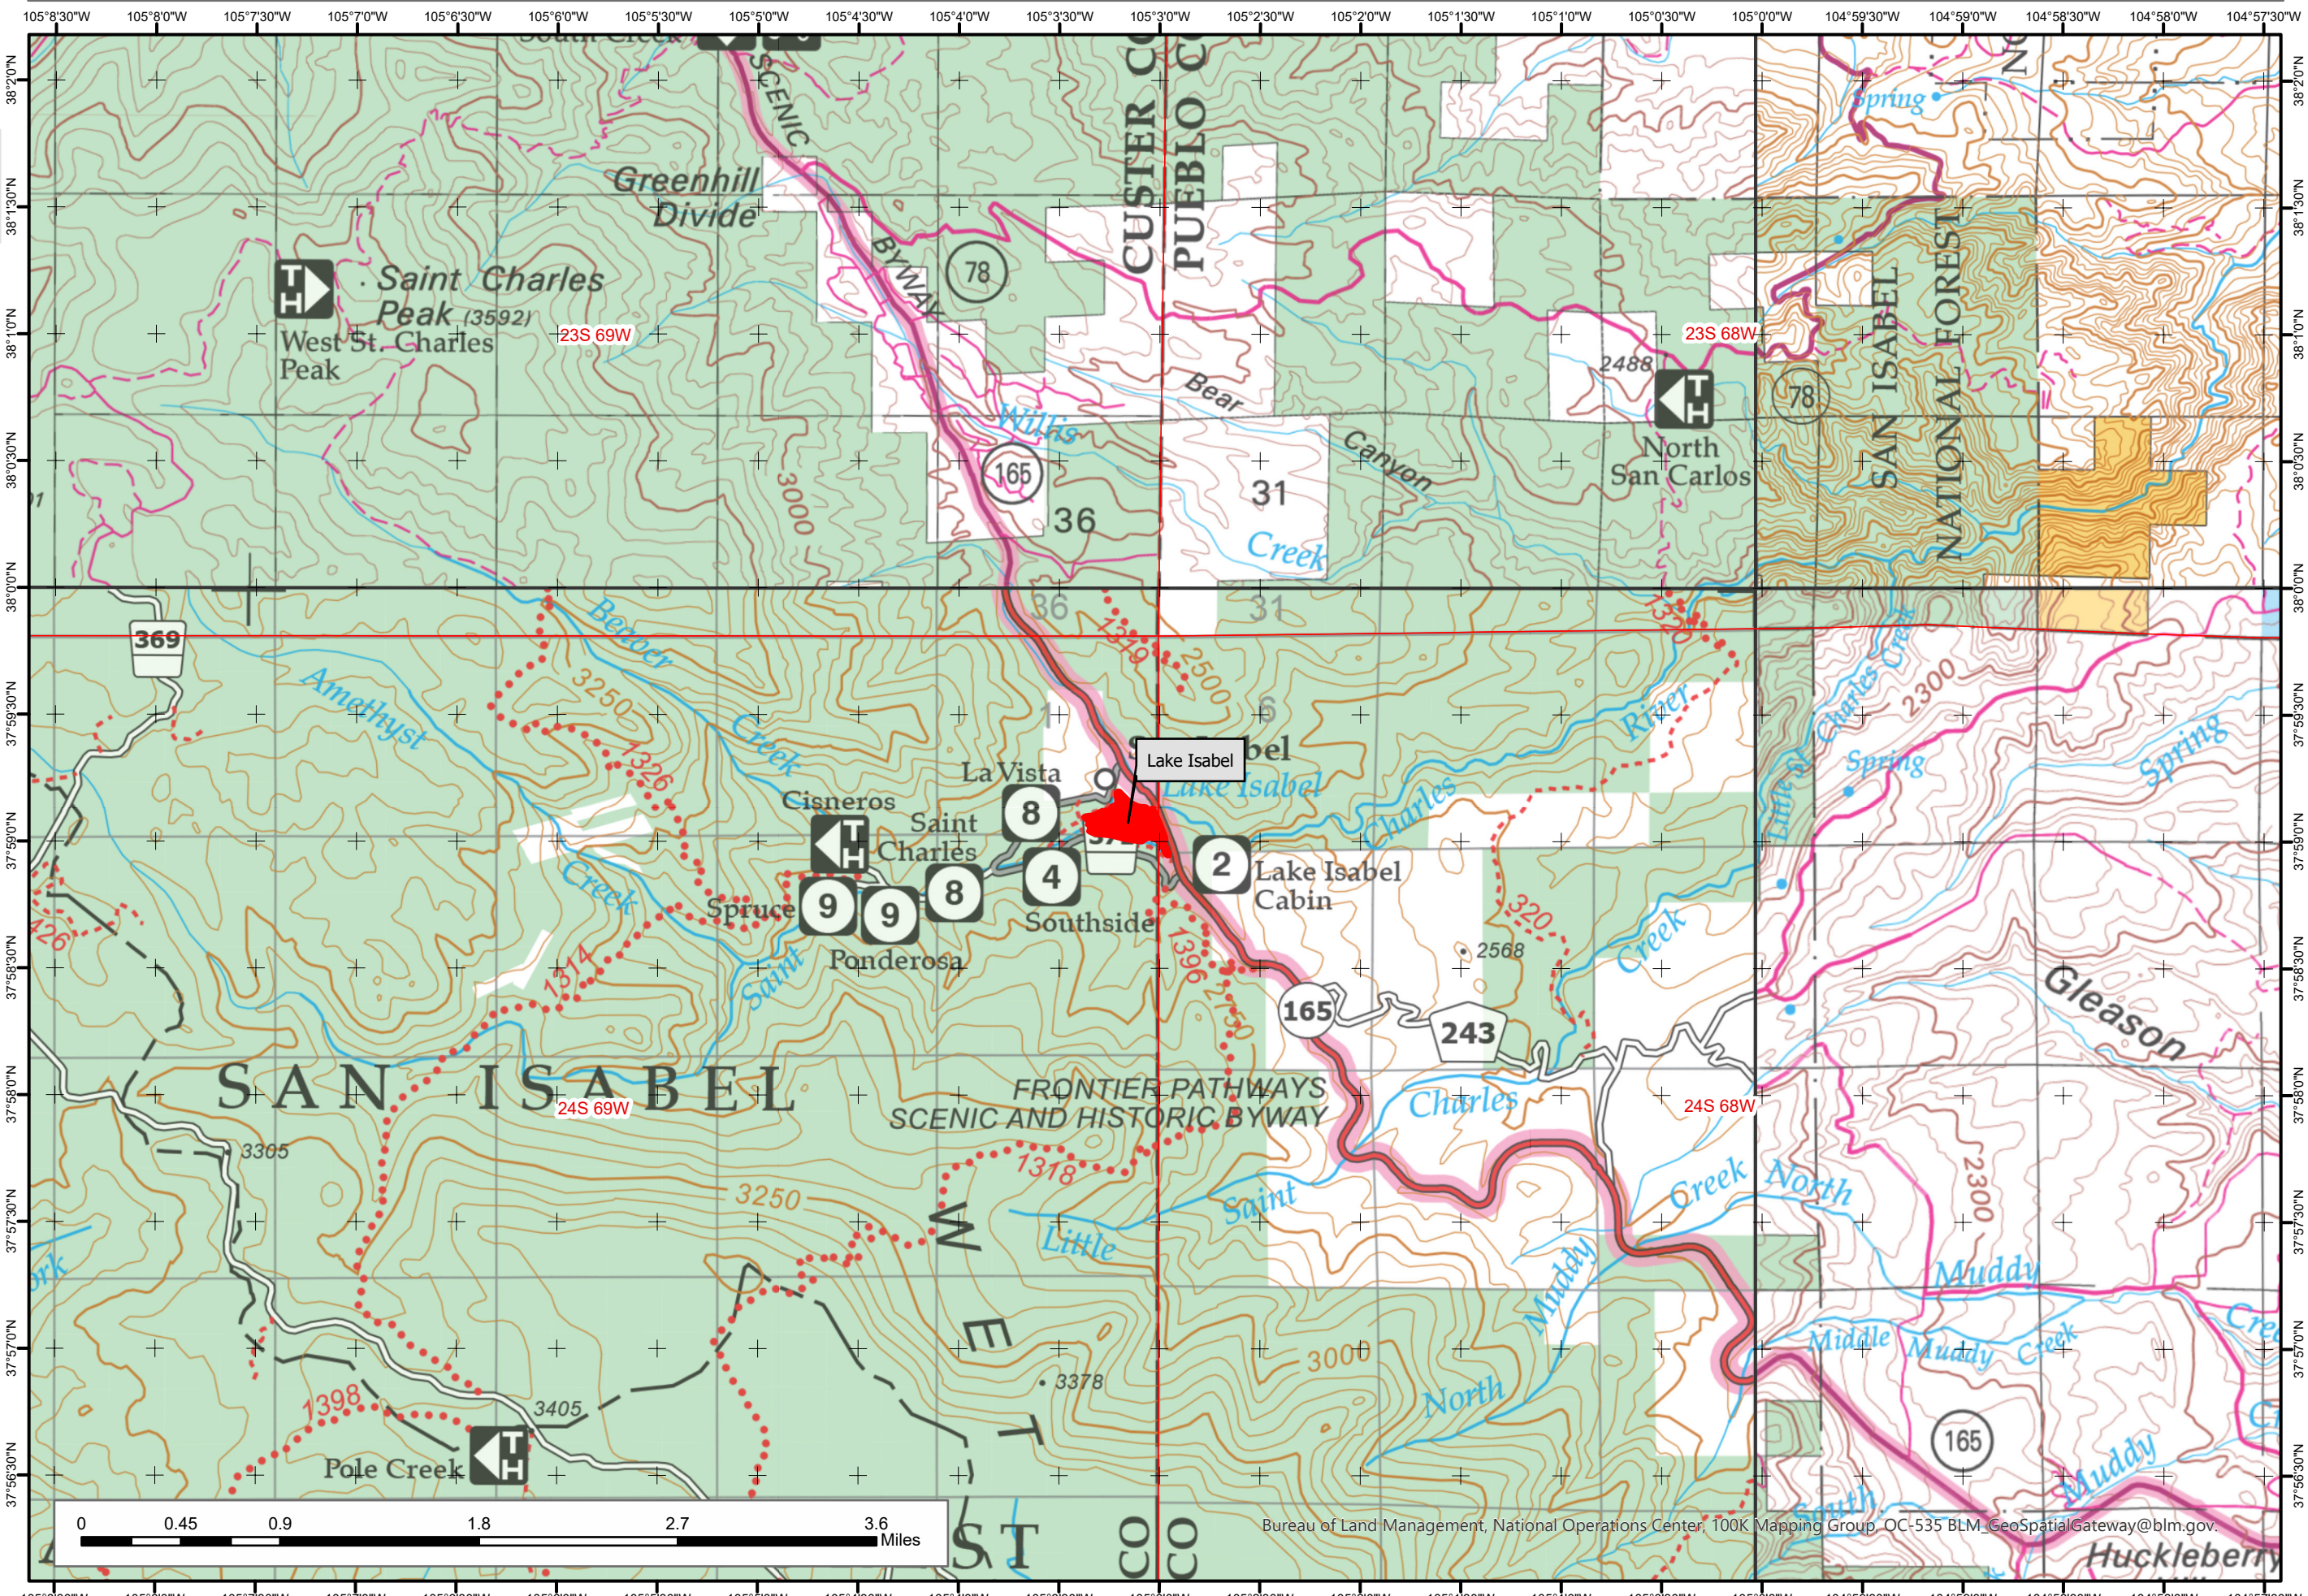

2023 Colorado Aquatic Invasive Species Locations

Map 19: Custer

Legend

- Aquatic Invasive Species Buffered Waterbodies
- Bureau of Land Management
- Private
- US Forest Service

Note:
For line features the AIS buffer is one half mile upstream/downstream & 200 feet from riparian zone from line segment.
For polygon waterbodies if there were point detections the whole water body was shown as having AIS.

Species may include one or more of the following: Eurasian Watermilfoil, Hybrid - Eurasian x Northern watermilfoil, Hybrid Watermilfoil, New Zealand Mudsail, Rusty Crawfish, and Zebra Mussel.

1:44,760 Datum: NAD83

Date: 5/30/2023
Maps created by BLM Colorado