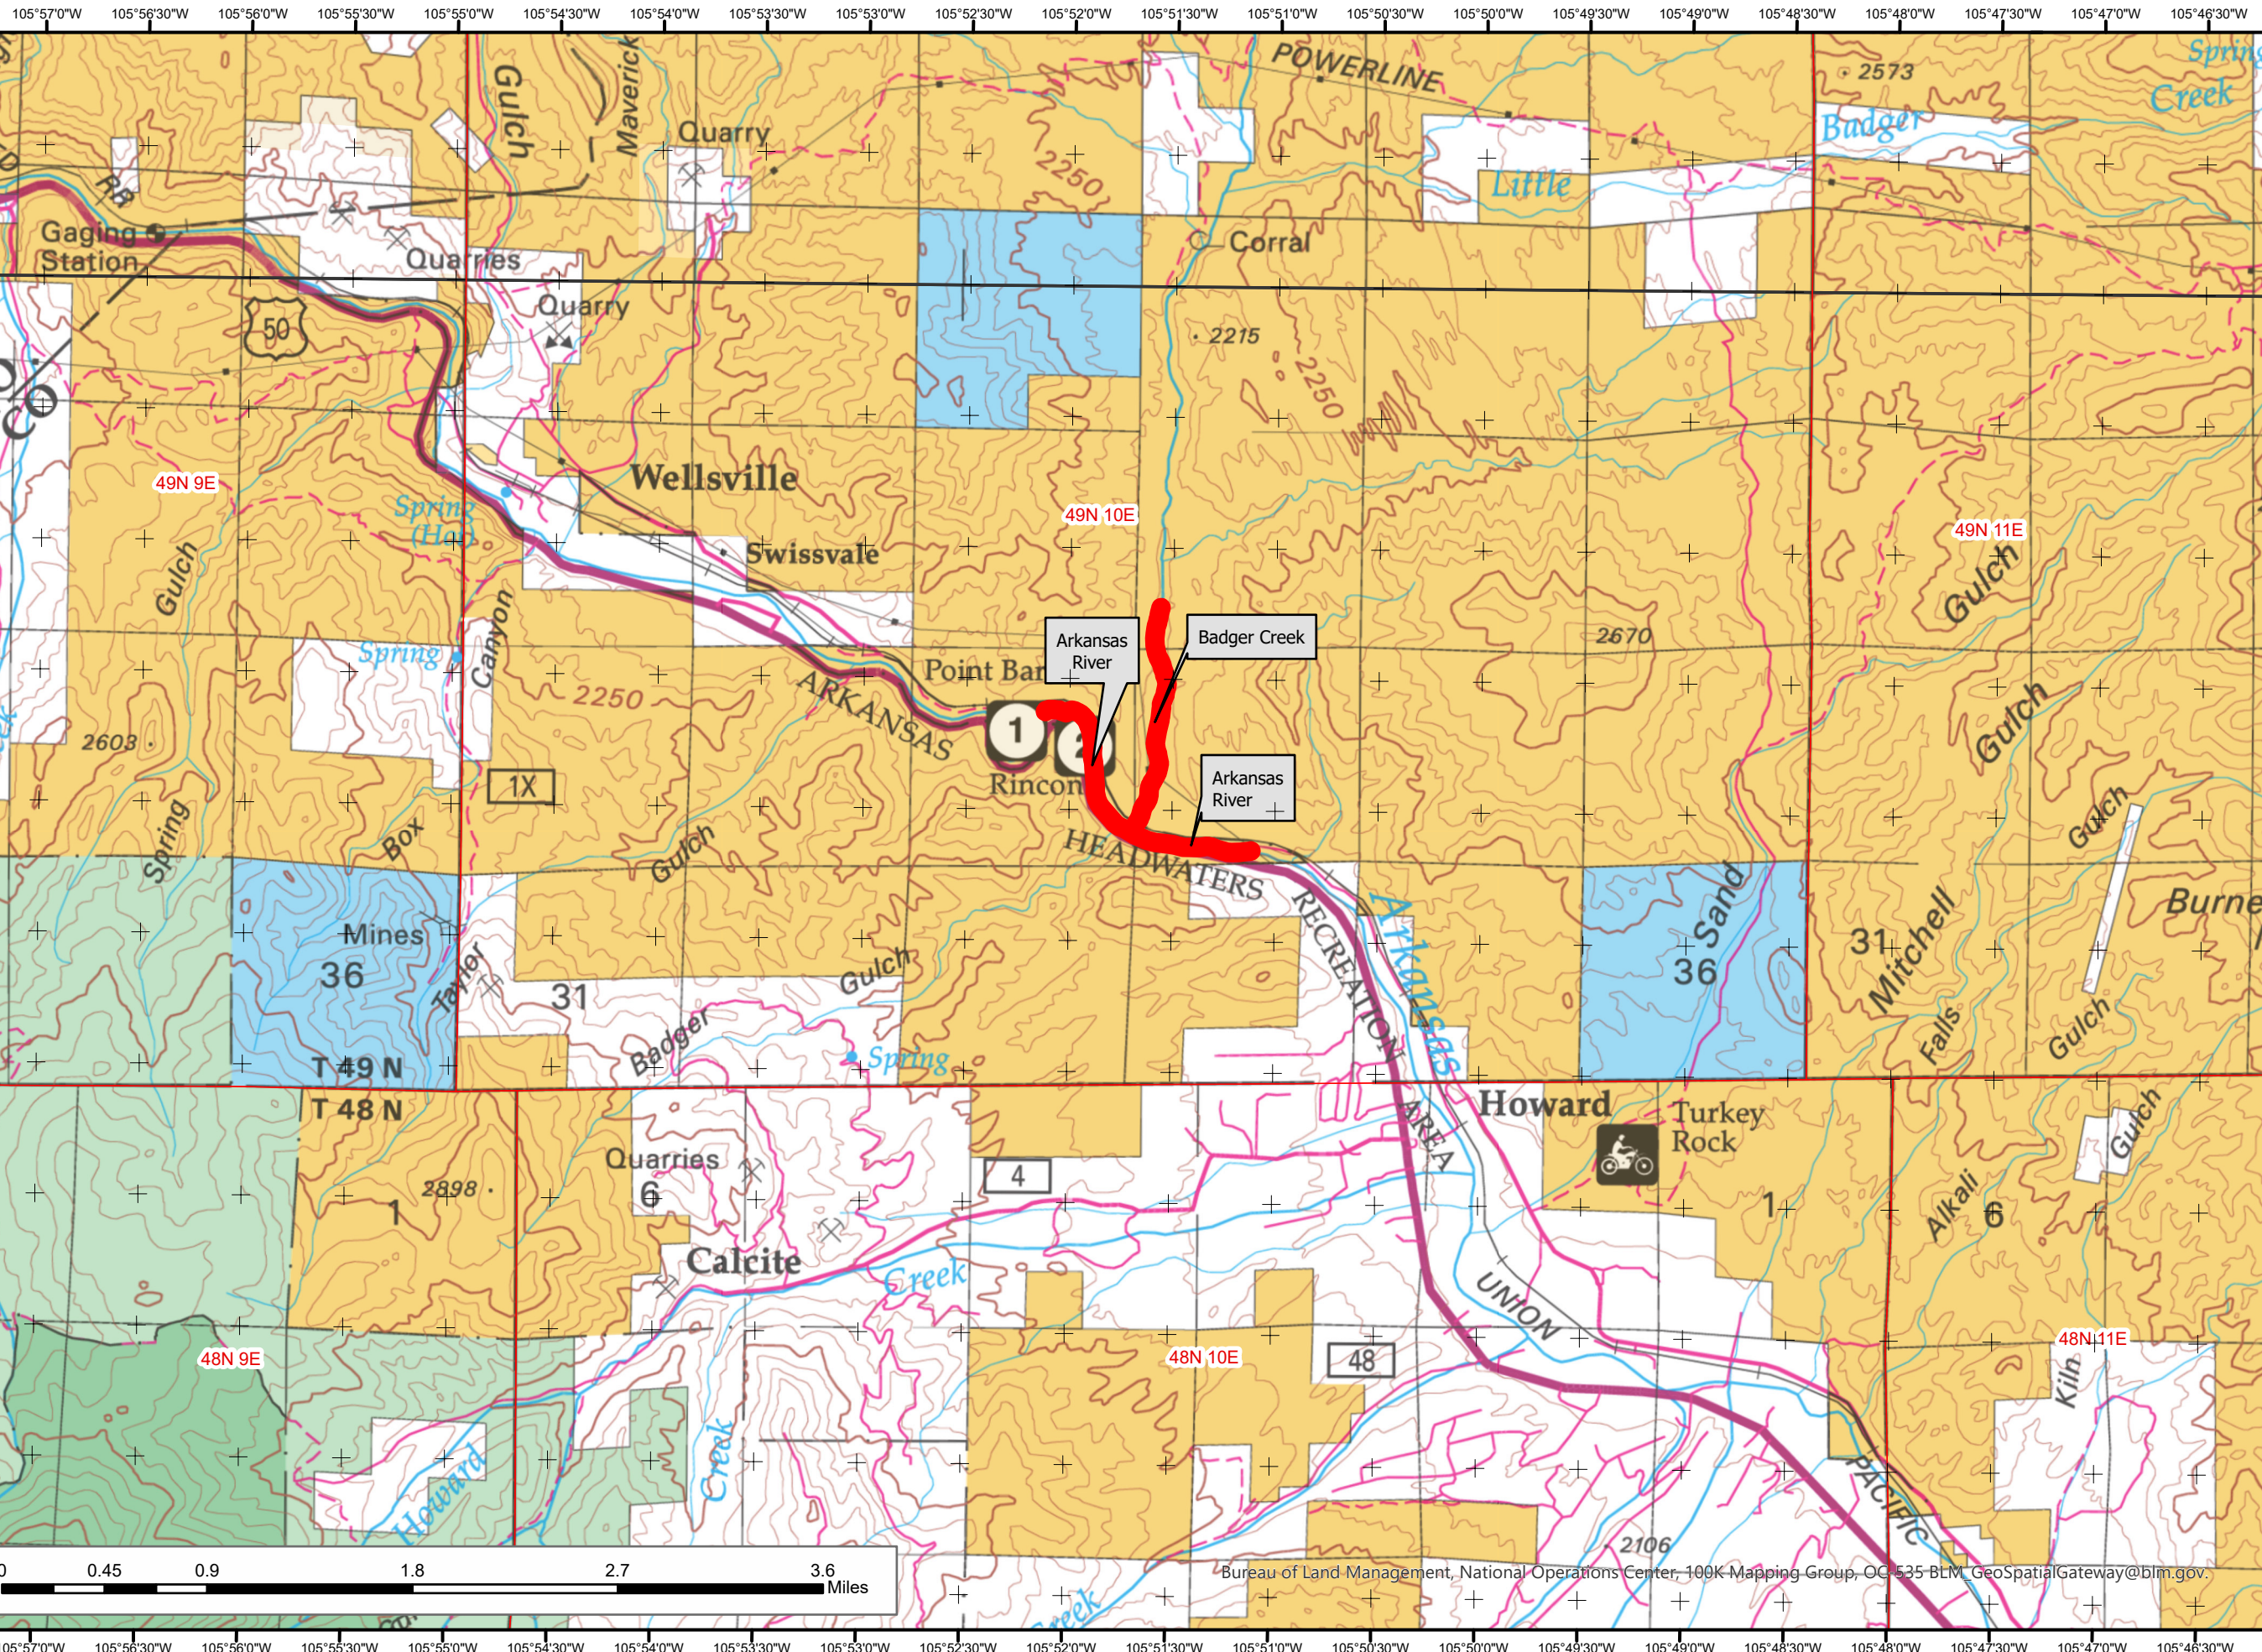

2023 Colorado Aquatic Invasive Species Locations

Map 20: Fremont West

Legend

- Aquatic Invasive Species Buffered Waterbodies
- Bureau of Land Management
- Private
- State
- US Forest Service

Note:
For line features the AIS buffer is one half mile upstream/downstream & 200 feet from riparian zone from line segment.
For polygon waterbodies if there were point detections the whole water body was shown as having AIS.

Species may include one or more of the following: Eurasian Watermilfoil, Hybrid - Eurasian x Northern watermilfoil, Hybrid Watermilfoil, New Zealand Mudsail, Rusty Crawfish, and Zebra Mussel.

1:44,760 Datum: NAD83

Date: 5/30/2023
Maps created by BLM Colorado