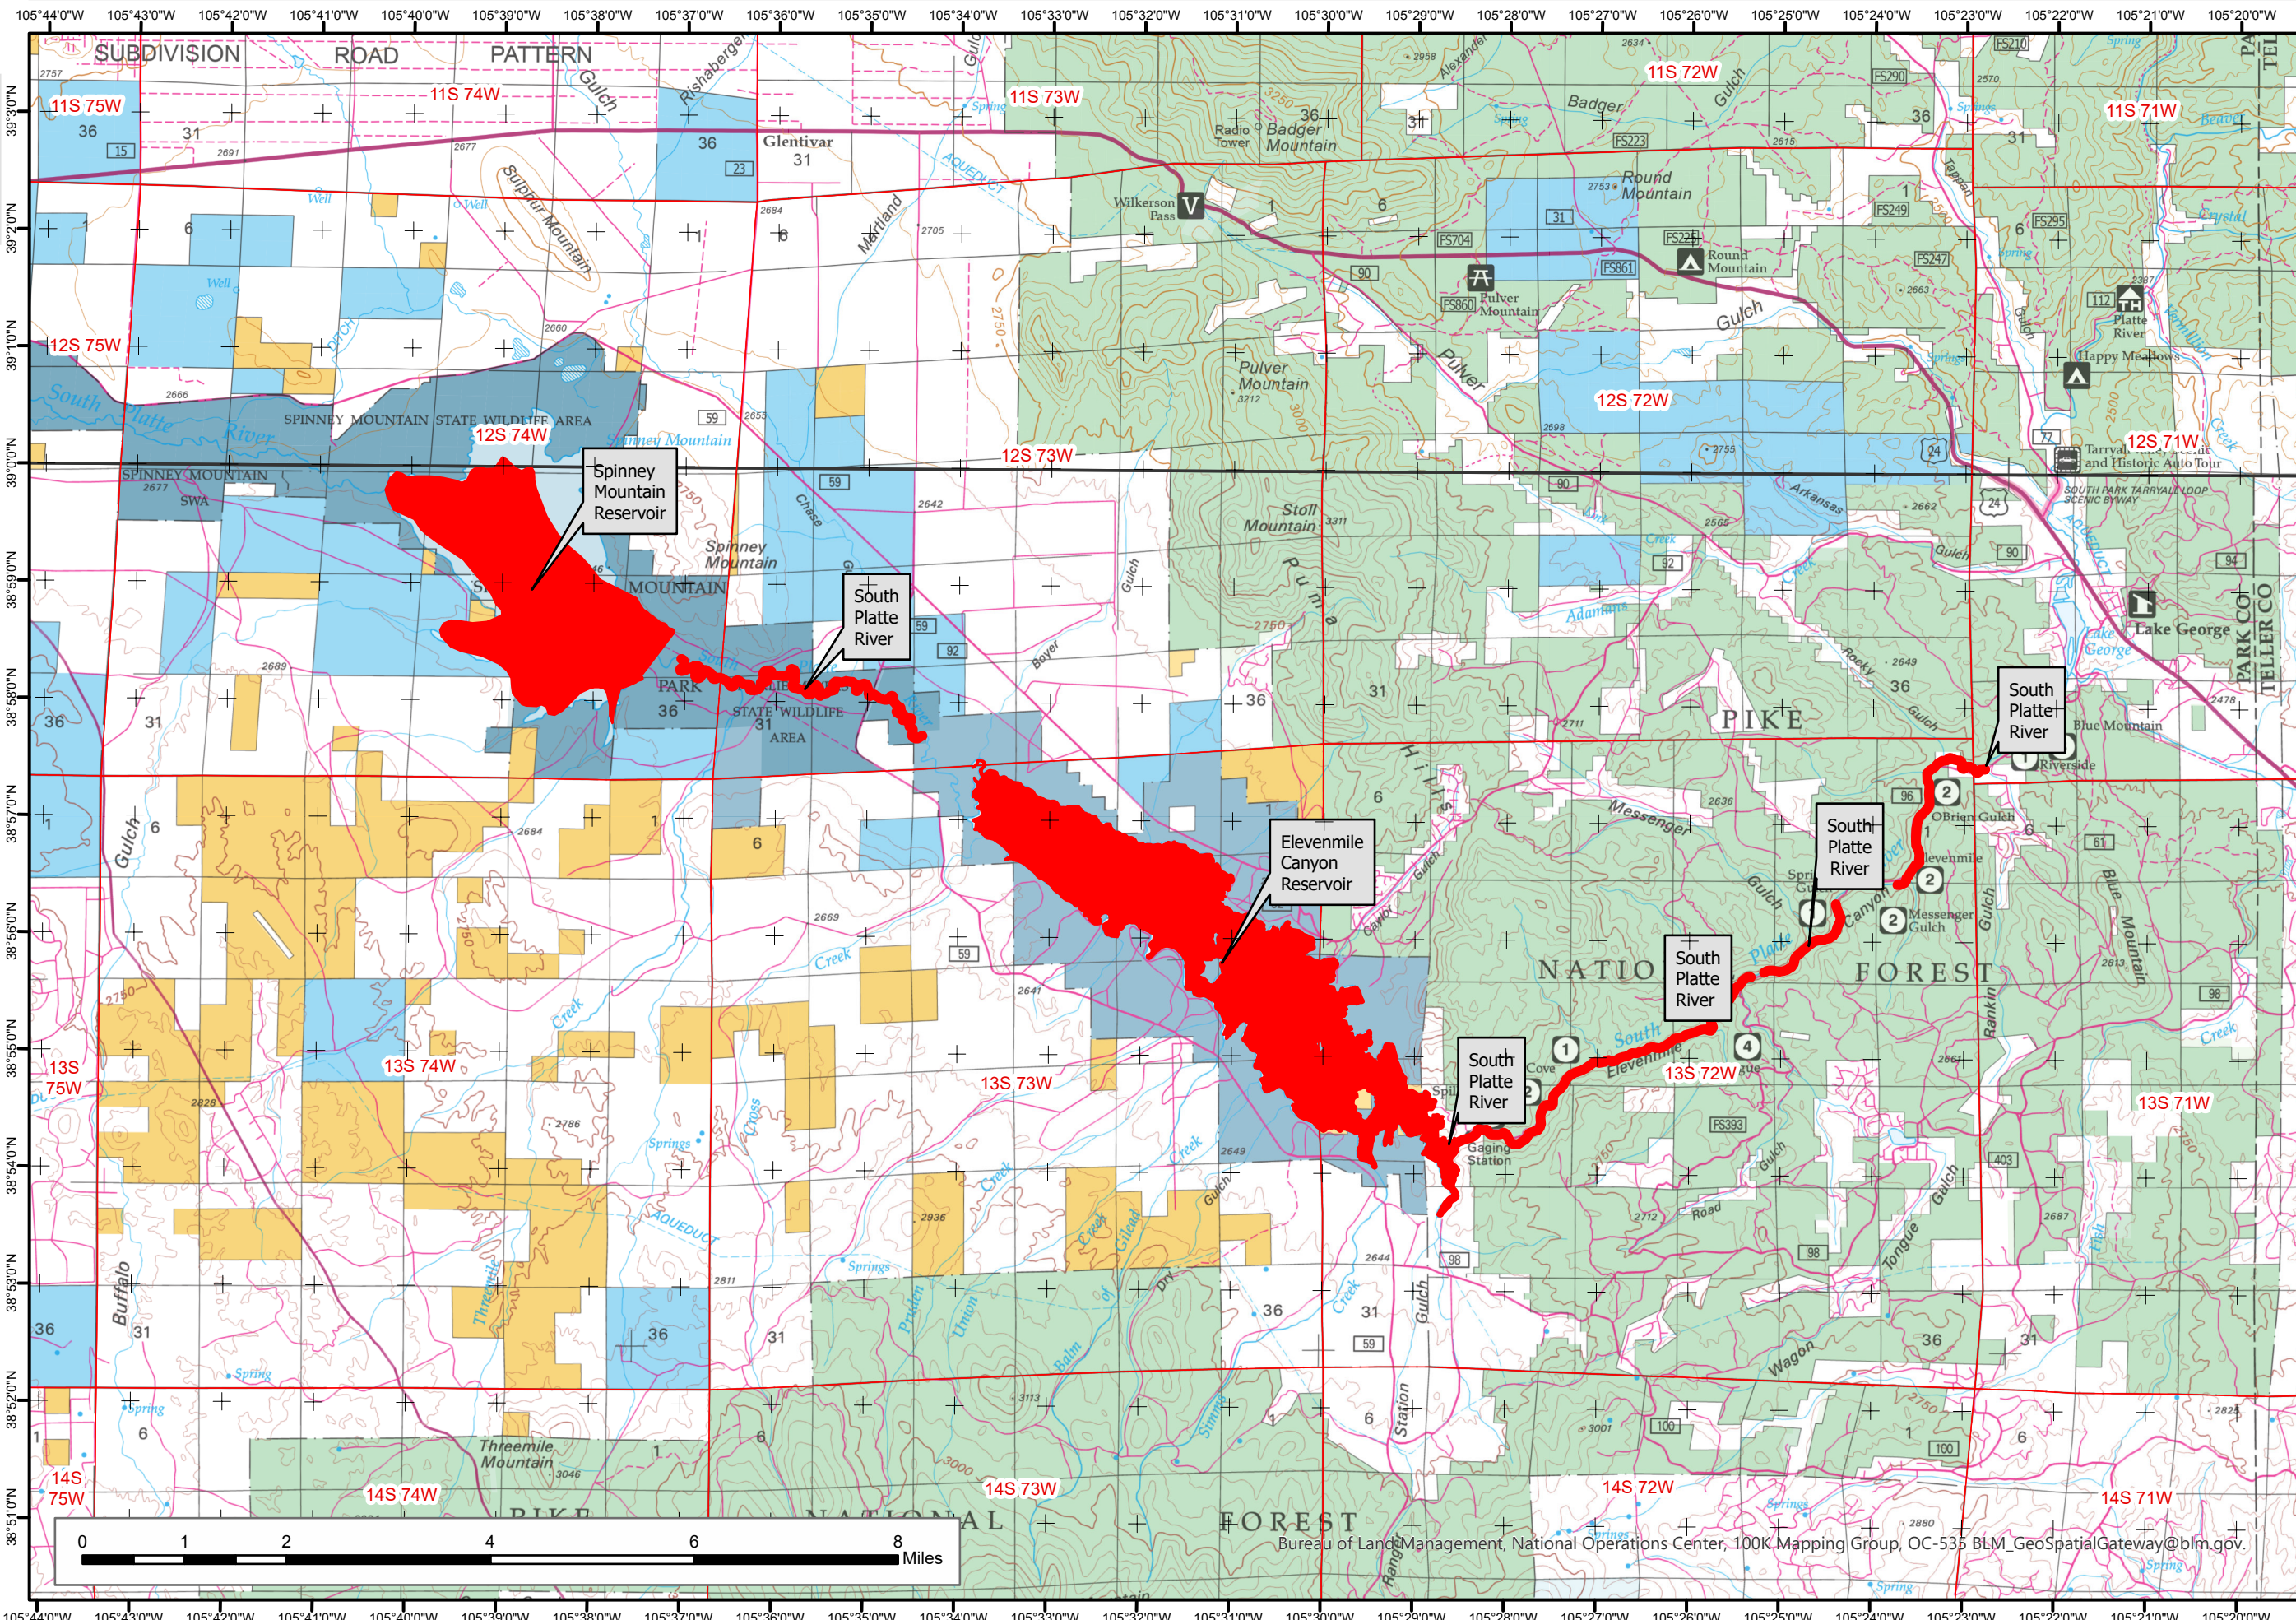

2023 Colorado Aquatic Invasive Species Locations

Map 22: Park

Legend

- Aquatic Invasive Species Buffered Waterbodies
- Bureau of Land Management
- National Park Service
- Private
- State
- State, County, City, Areas
- US Forest Service

Note:
 For line features the AIS buffer is one half mile upstream/downstream & 200 feet from riparian zone from line segment.
 For polygon waterbodies if there were point detections the whole water body was shown as having AIS.

Species may include one or more of the following: Eurasian Watermilfoil, Hybrid - Eurasian x Northern watermilfoil, Hybrid Watermilfoil, New Zealand Mudsail, Rusty Crawfish, and Zebra Mussel.

1:98,170 Datum: NAD83

Date: 5/30/2023
 Maps created by BLM Colorado

No warranty is made by the Bureau of Land Management as to the accuracy, reliability, or completeness of these data. Original data were compiled from various sources. This information may not meet National Map Accuracy Standards. This project was developed through digital means and may be updated without notice.