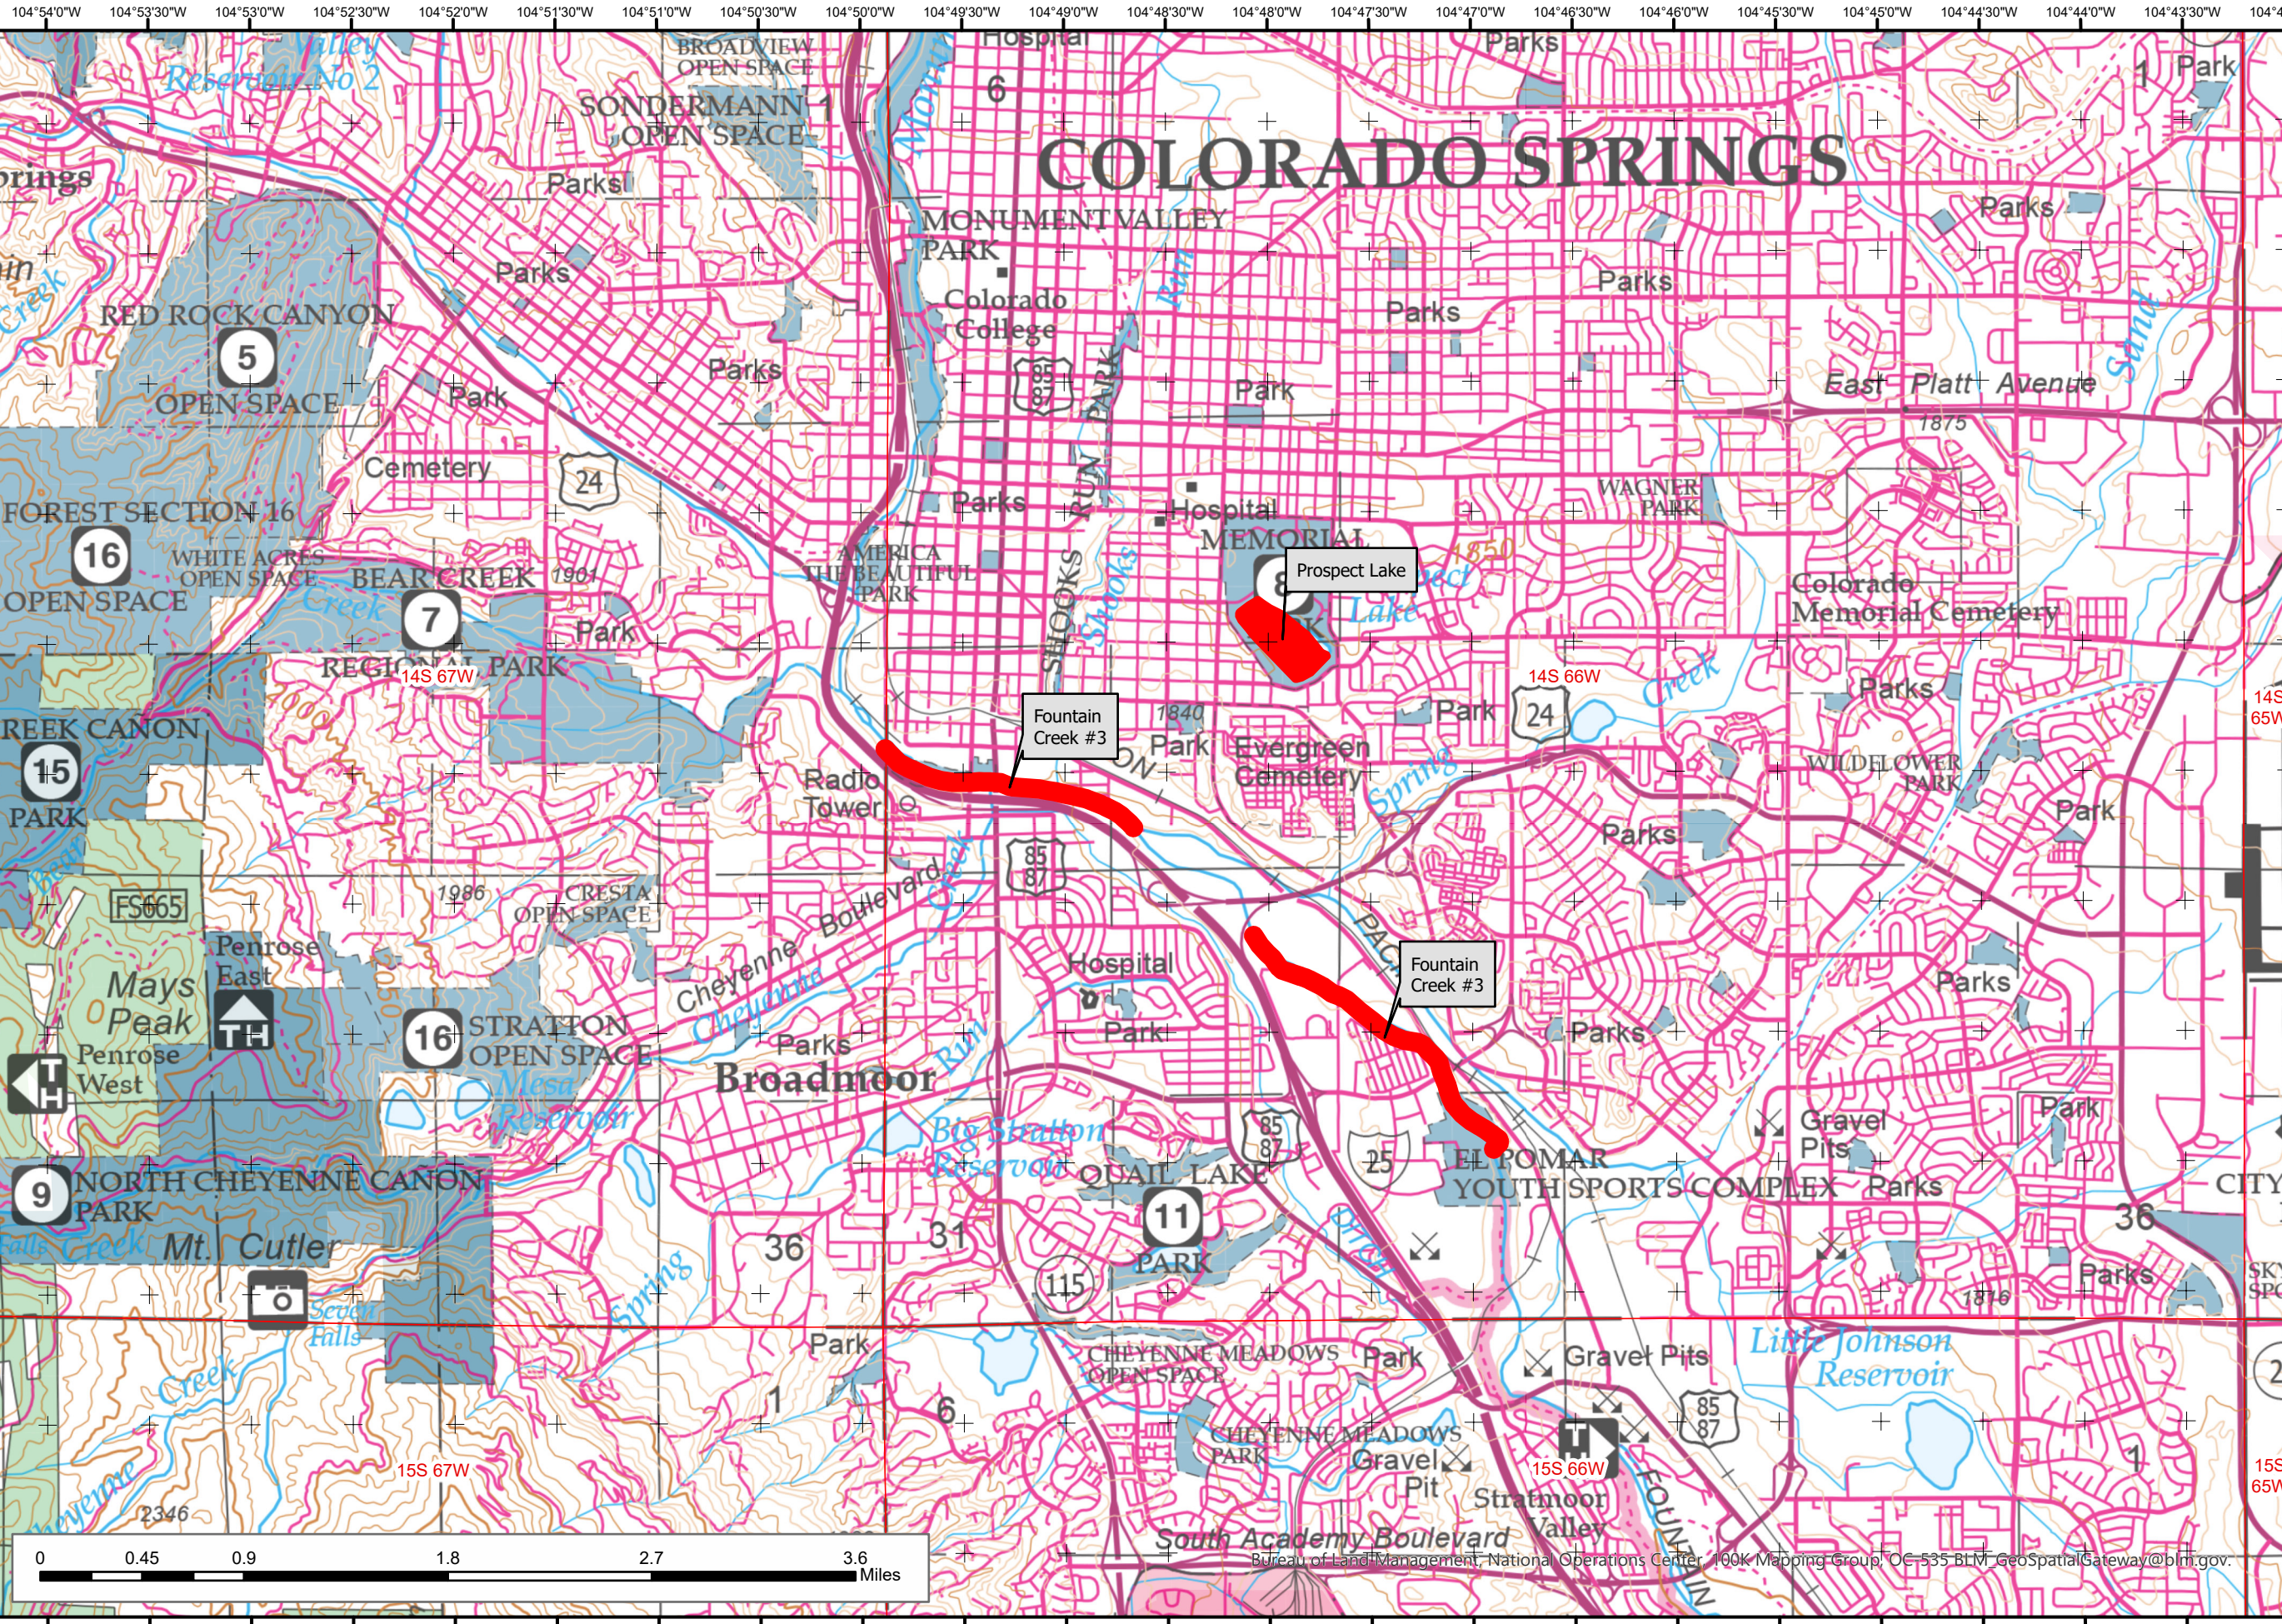

2023 Colorado Aquatic Invasive Species Locations

Map 24: El Paso Central

Legend

- Aquatic Invasive Species Buffered Waterbodies
- Military Reservation
- Private
- State, County, City, Areas
- US Forest Service

Note:
For line features the AIS buffer is one half mile upstream/downstream & 200 feet from riparian zone from line segment.
For polygon waterbodies if there were point detections the whole water body was shown as having AIS.

Species may include one or more of the following: Eurasian Watermilfoil, Hybrid - Eurasian x Northern watermilfoil, Hybrid Watermilfoil, New Zealand Mudsail, Rusty Crawfish, and Zebra Mussel.

1:44,760 Datum: NAD83

Date: 5/30/2023
Maps created by BLM Colorado