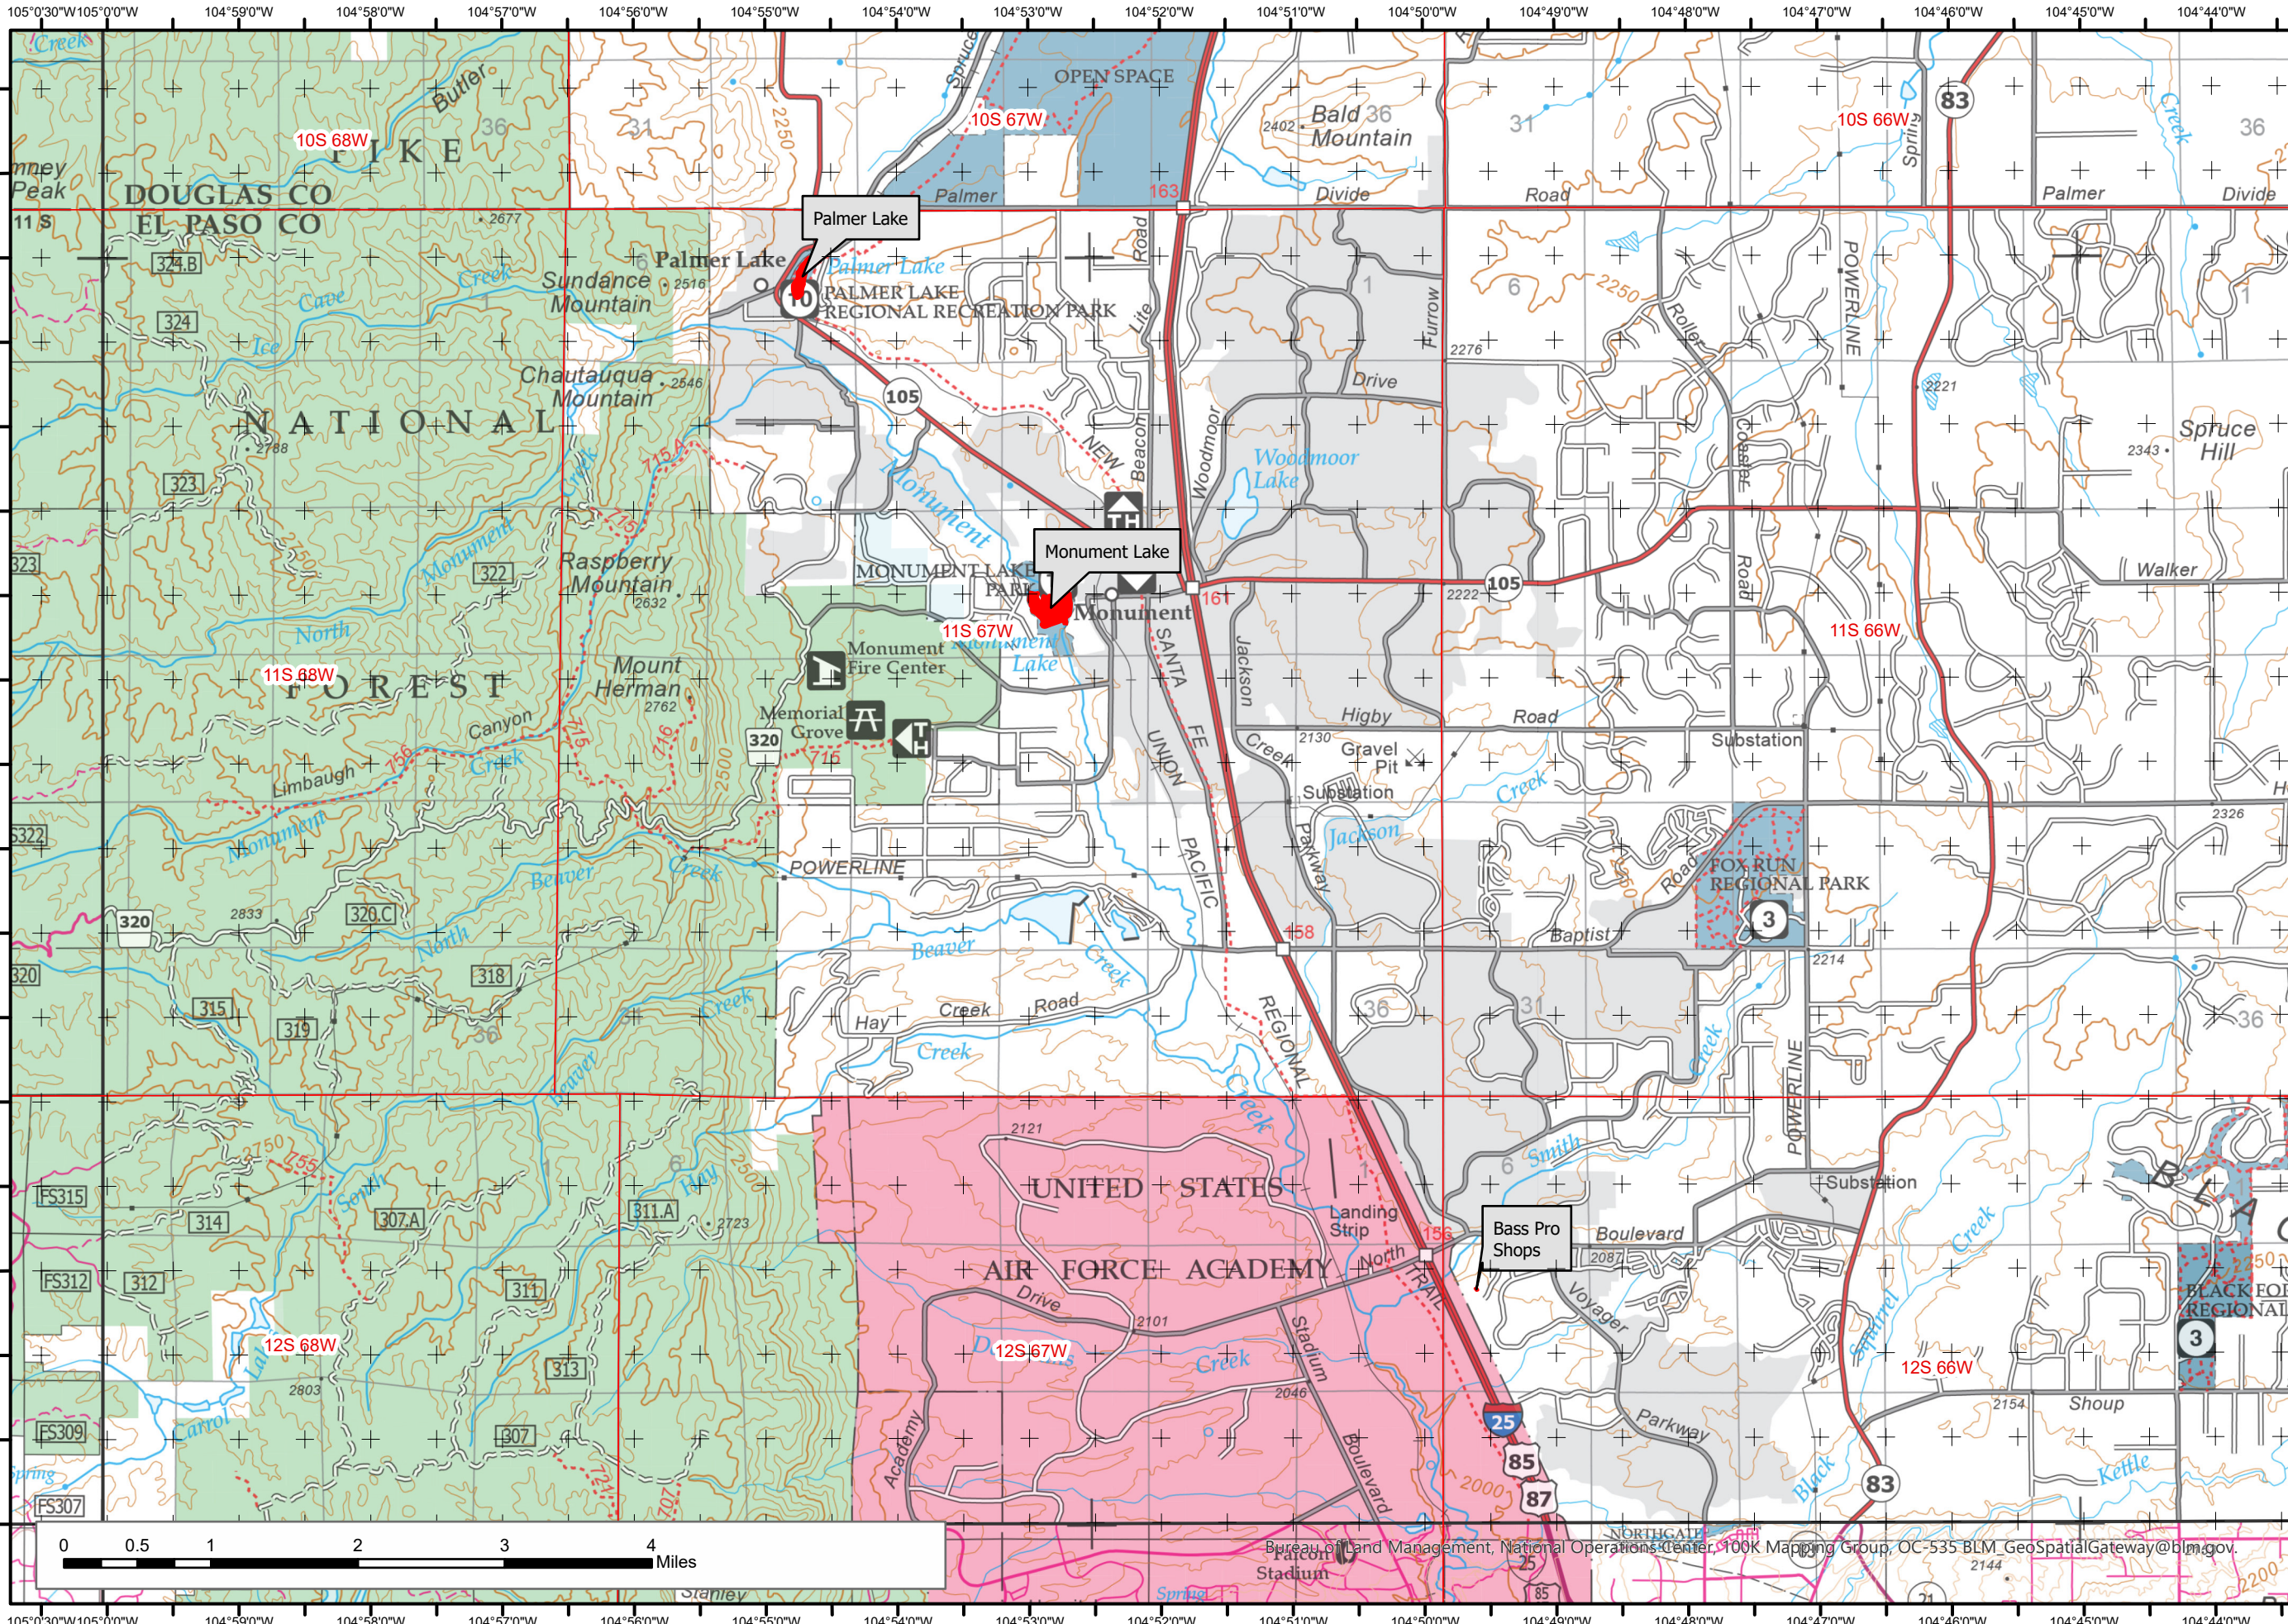

2023 Colorado Aquatic Invasive Species Locations

Map 25: El Paso North

Legend

- Aquatic Invasive Species Buffered Waterbodies
- Military Reservation
- Private
- State
- State, County, City, Areas
- US Forest Service

Note:
 For line features the AIS buffer is one half mile upstream/downstream & 200 feet from riparian zone from line segment.
 For polygon waterbodies if there were point detections the whole water body was shown as having AIS.

Species may include one or more of the following: Eurasian Watermilfoil, Hybrid - Eurasian x Northern Watermilfoil, Hybrid Watermilfoil, New Zealand Mudsnail, Rusty Crawfish, and Zebra Mussel.

1:68,430 Datum: NAD83
 Date: 5/30/2023
 Maps created by BLM Colorado