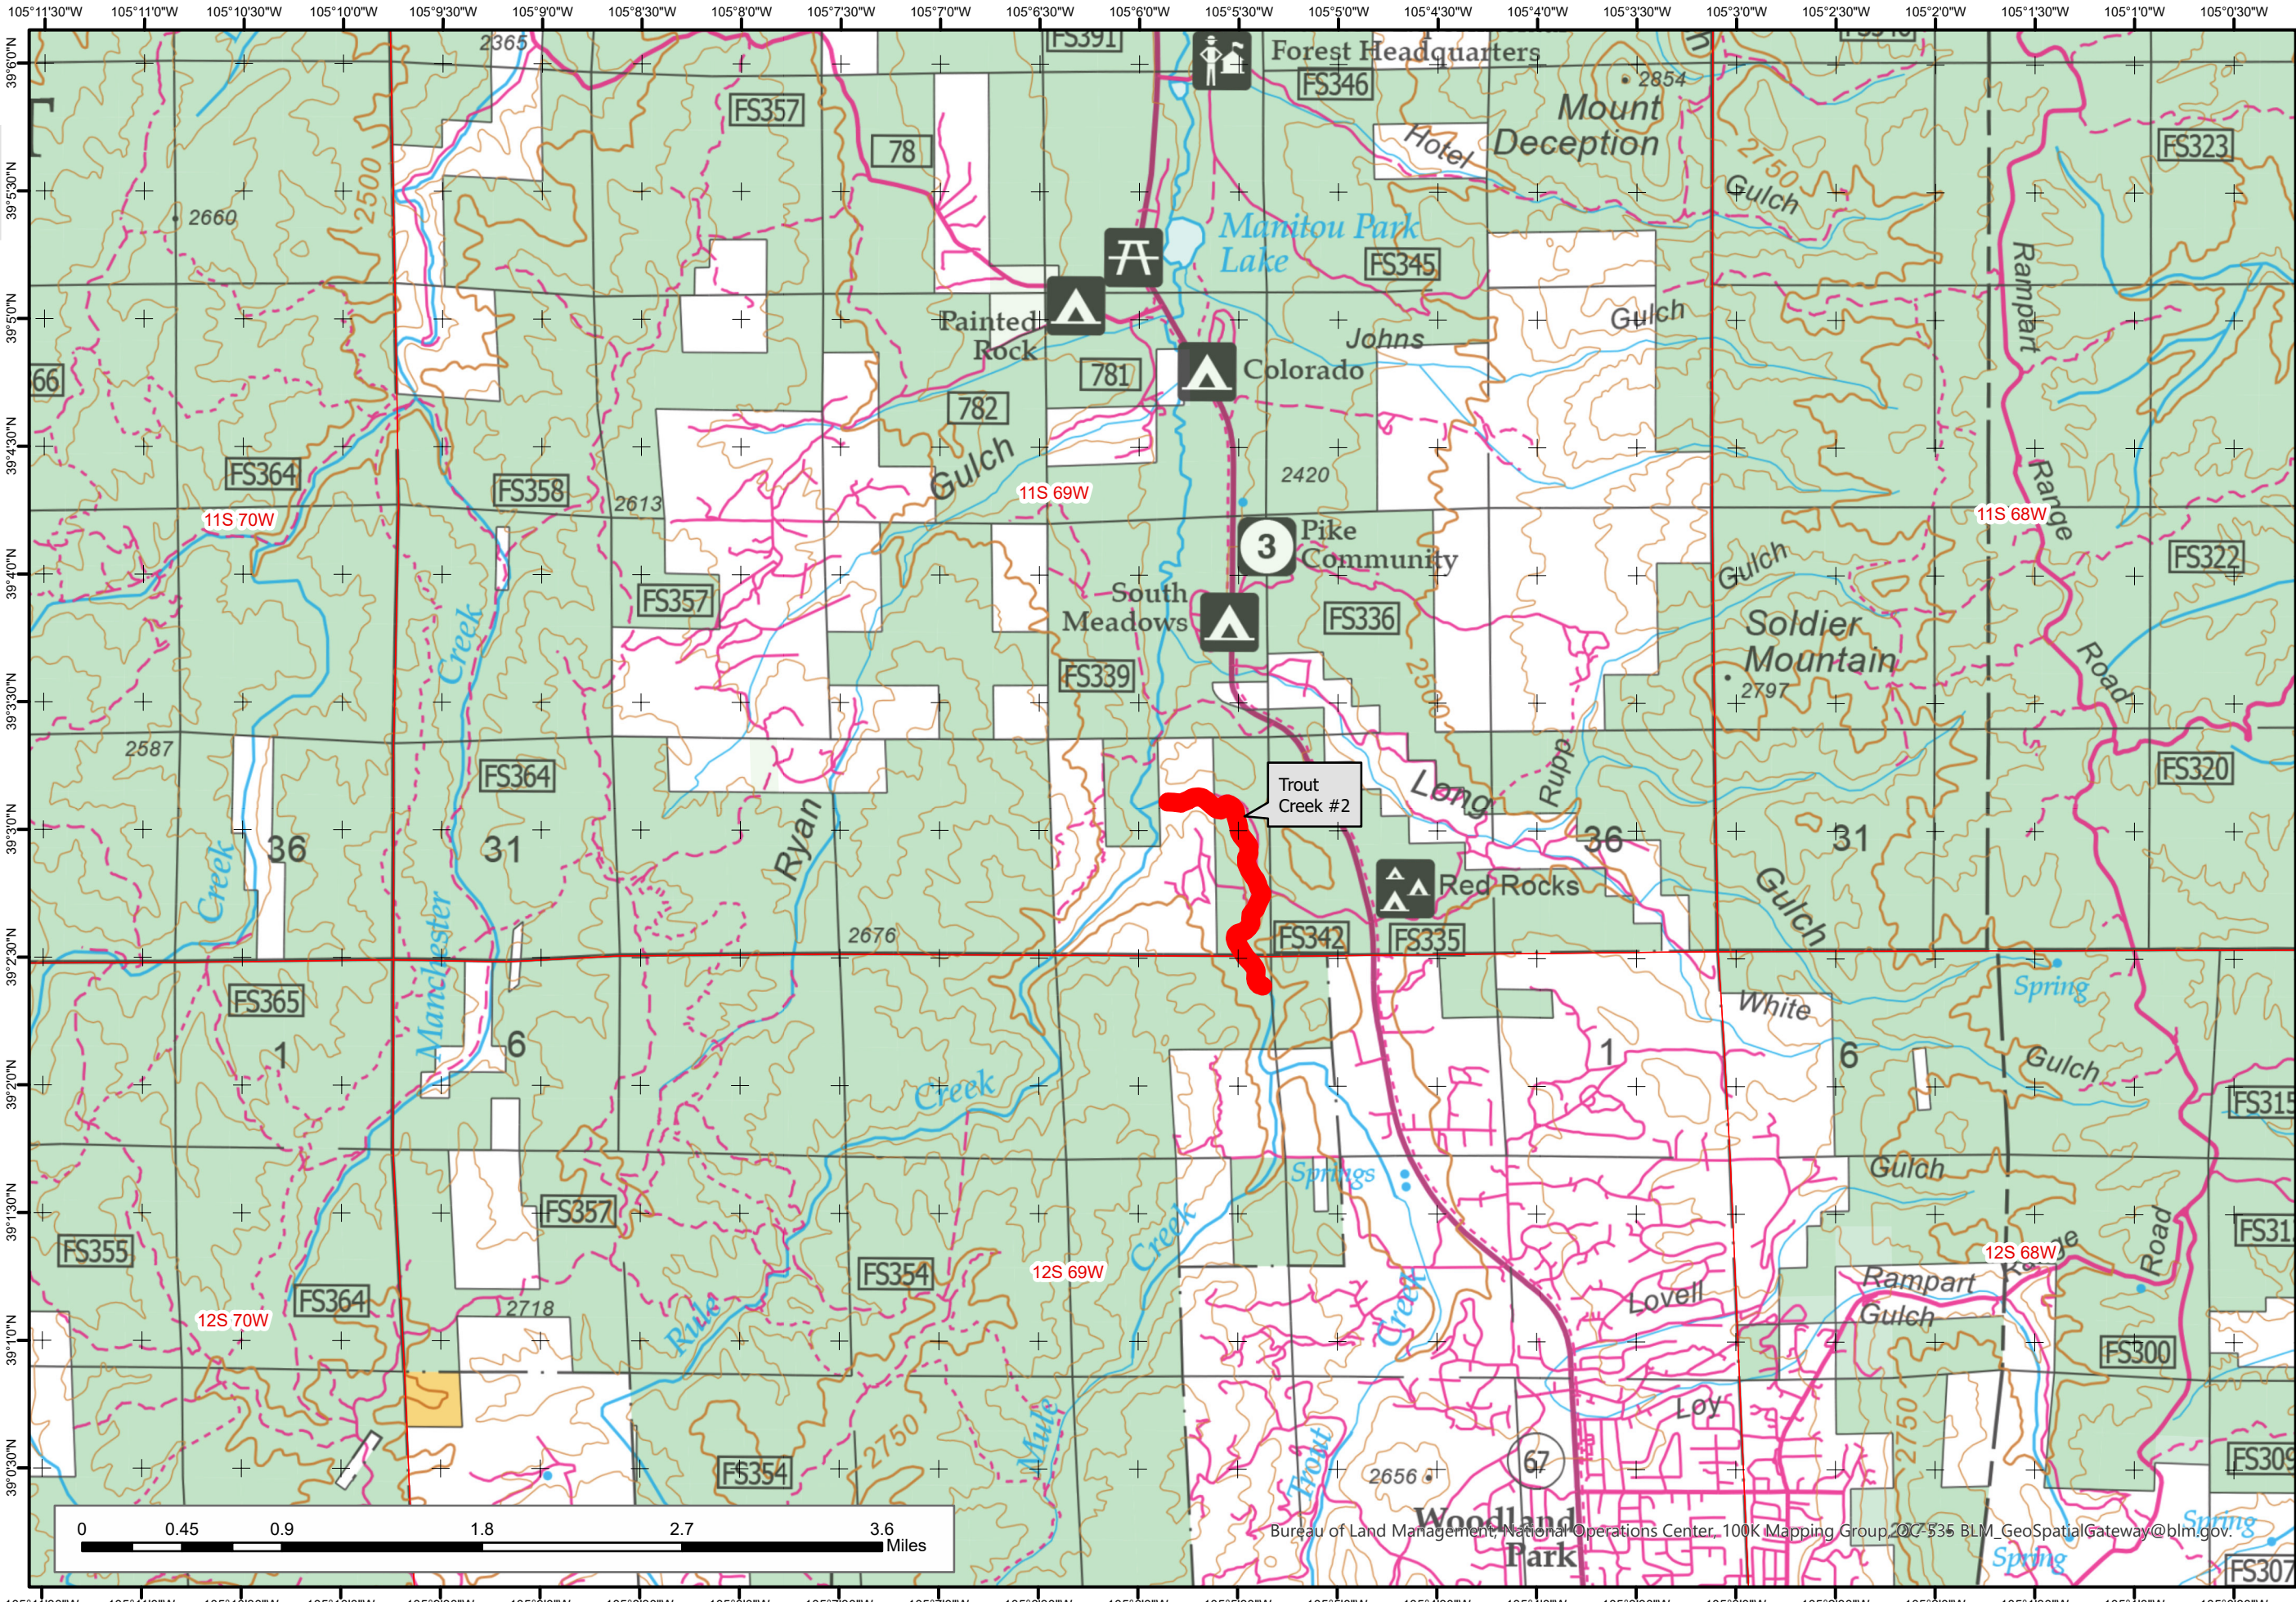

2023 Colorado Aquatic Invasive Species Locations

Map 26: Teller

Legend

- █ Aquatic Invasive Species Buffered Waterbodies
- █ Bureau of Land Management
- █ Private
- █ US Forest Service

Note:
For line features the AIS buffer is one half mile upstream/downstream & 200 feet from riparian zone from line segment.
For polygon waterbodies if there were point detections the whole water body was shown as having AIS.

Species may include one or more of the following: Eurasian Watermilfoil, Hybrid - Eurasian x Northern watermilfoil, Hybrid Watermilfoil, New Zealand Mudsail, Rusty Crawfish, and Zebra Mussel.

1:44,760 Datum: NAD83

Date: 5/30/2023
Maps created by BLM Colorado