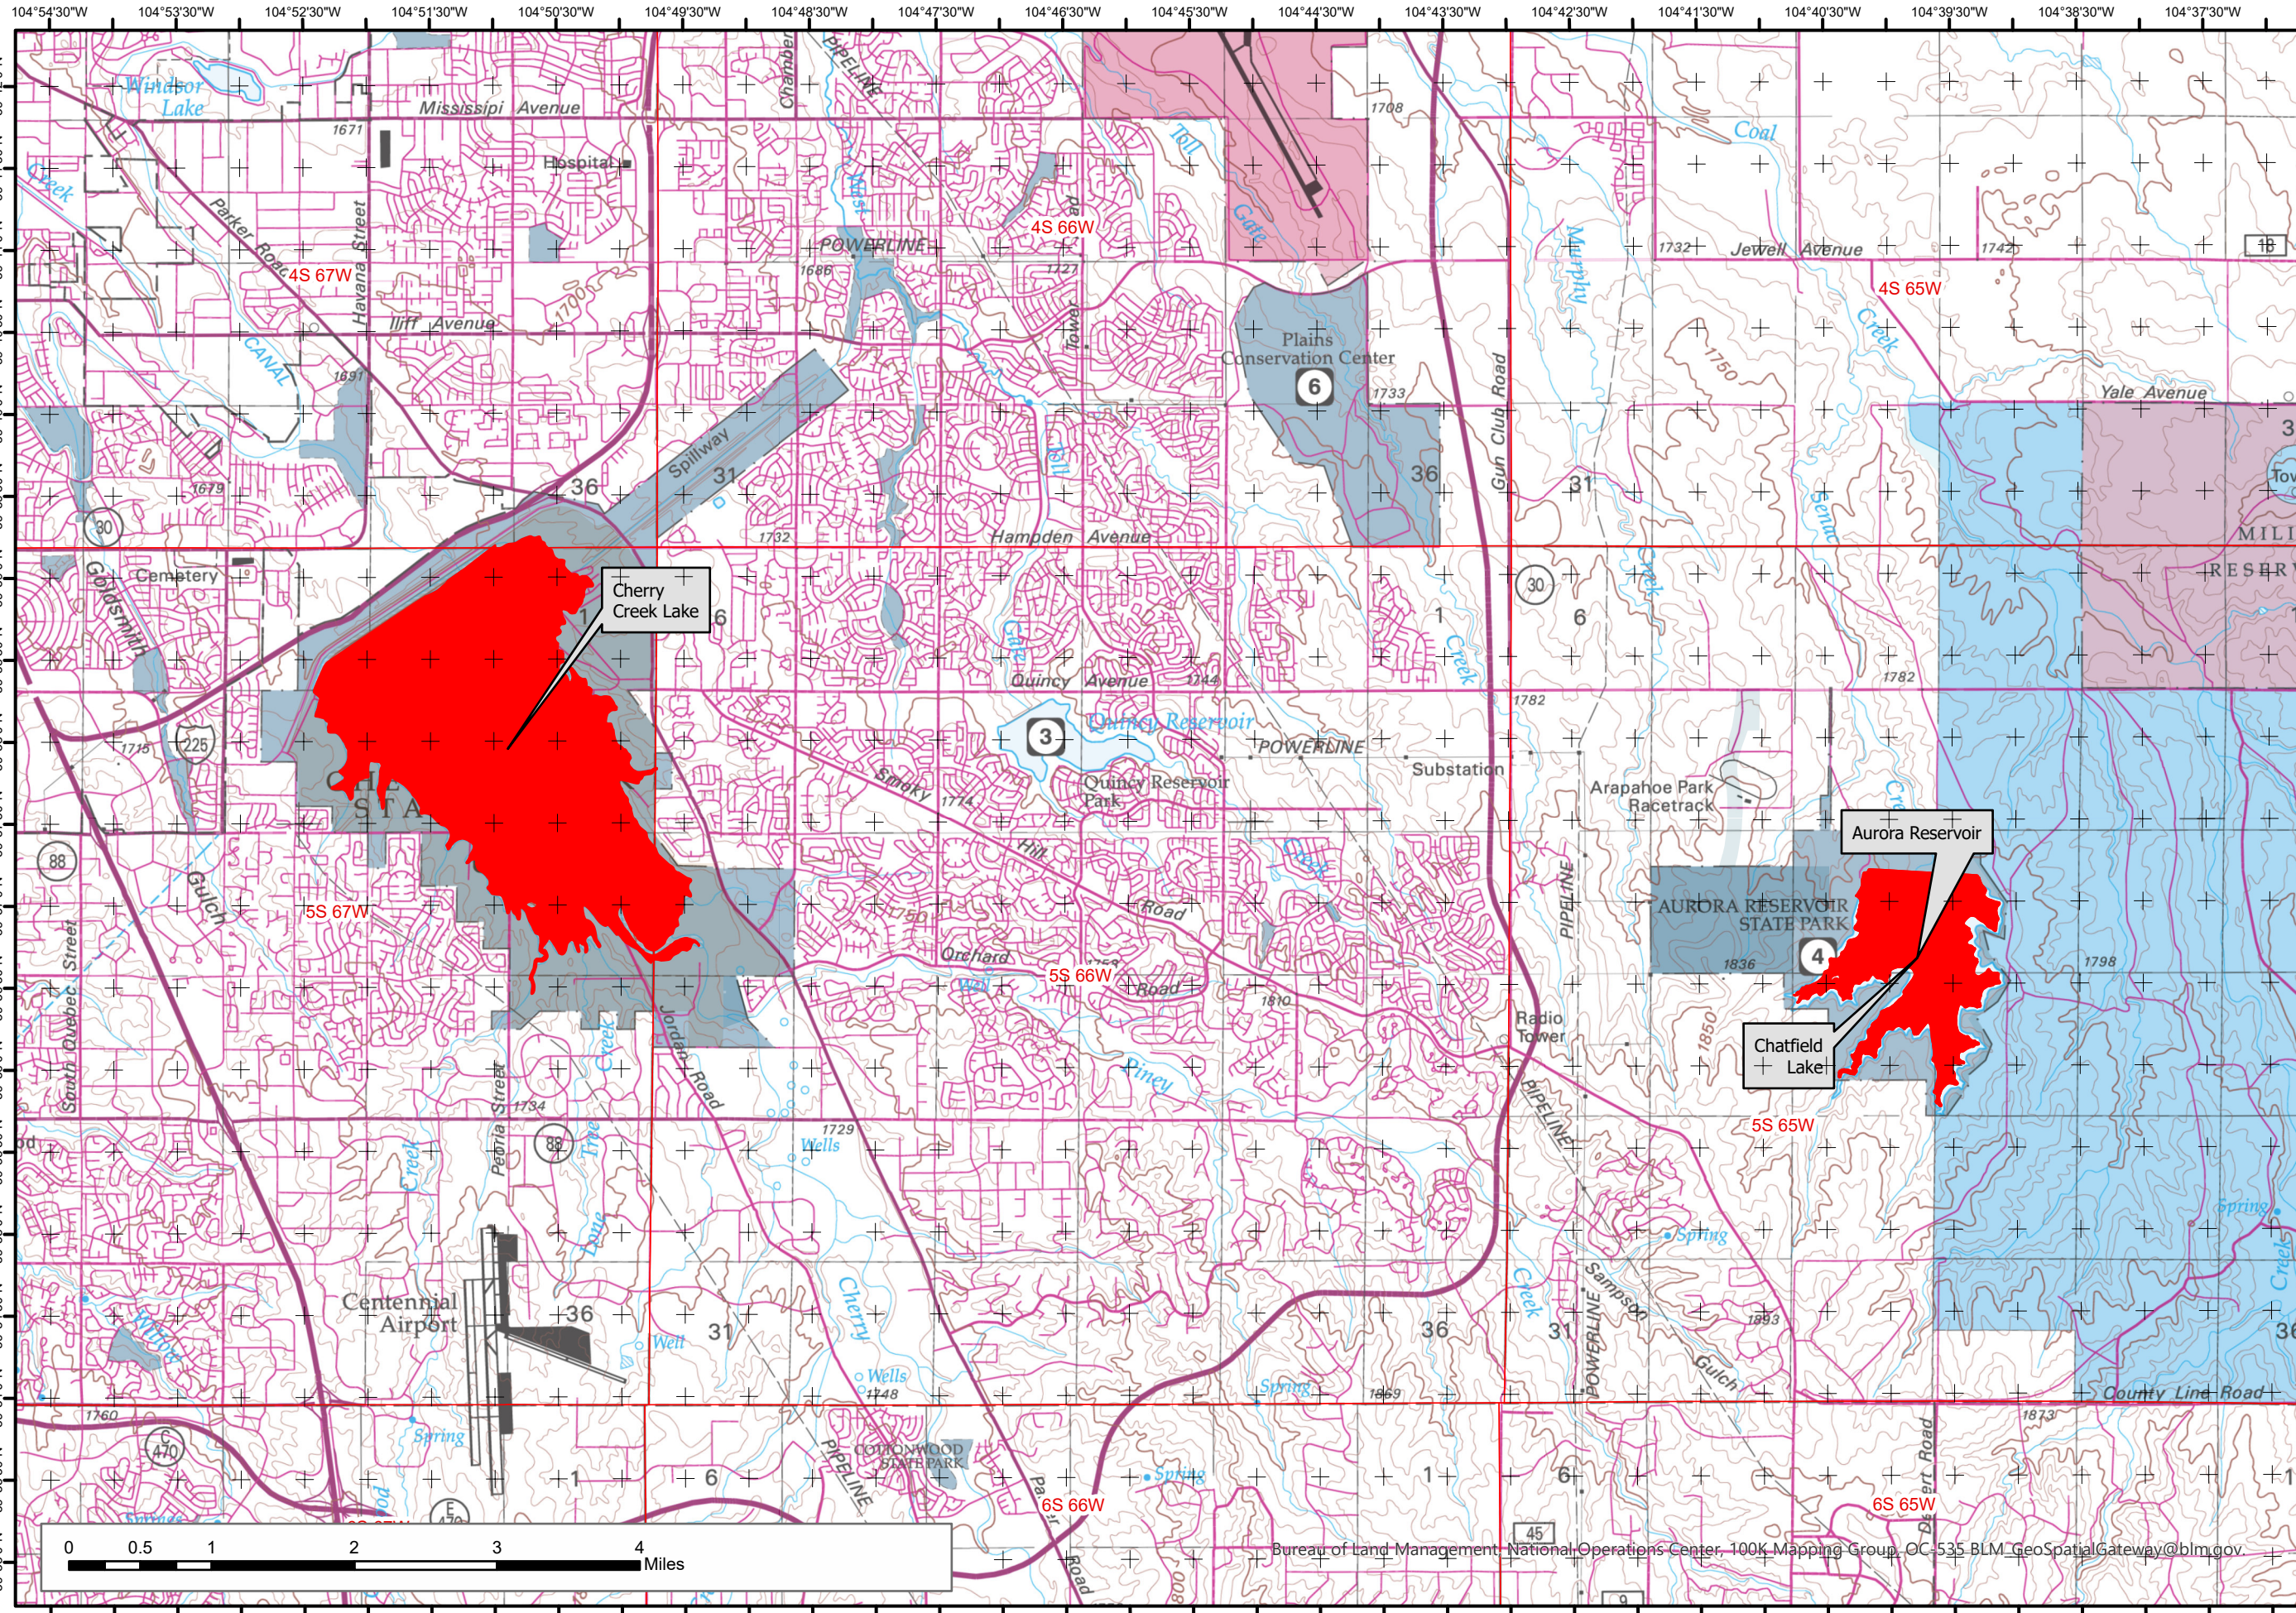

2023 Colorado Aquatic Invasive Species Locations

Map 29: Arapahoe

Legend

- Aquatic Invasive Species Buffered Waterbodies
- Military Reservation
- Other Federal
- Private
- State
- State, County, City, Areas

Note:
For line features the AIS buffer is one half mile upstream/downstream & 200 feet from riparian zone from line segment.
For polygon waterbodies if there were point detections the whole water body was shown as having AIS.

Species may include one of more of the following: Eurasian Watermilfoil, Hybrid - Eurasian x Northern watermilfoil, Hybrid Watermilfoil, New Zealand Mudsnail, Rusty Crawfish, and Zebra Mussel.

1:70,570 Datum: NAD83
Date: 5/30/2023
Maps created by BLM Colorado