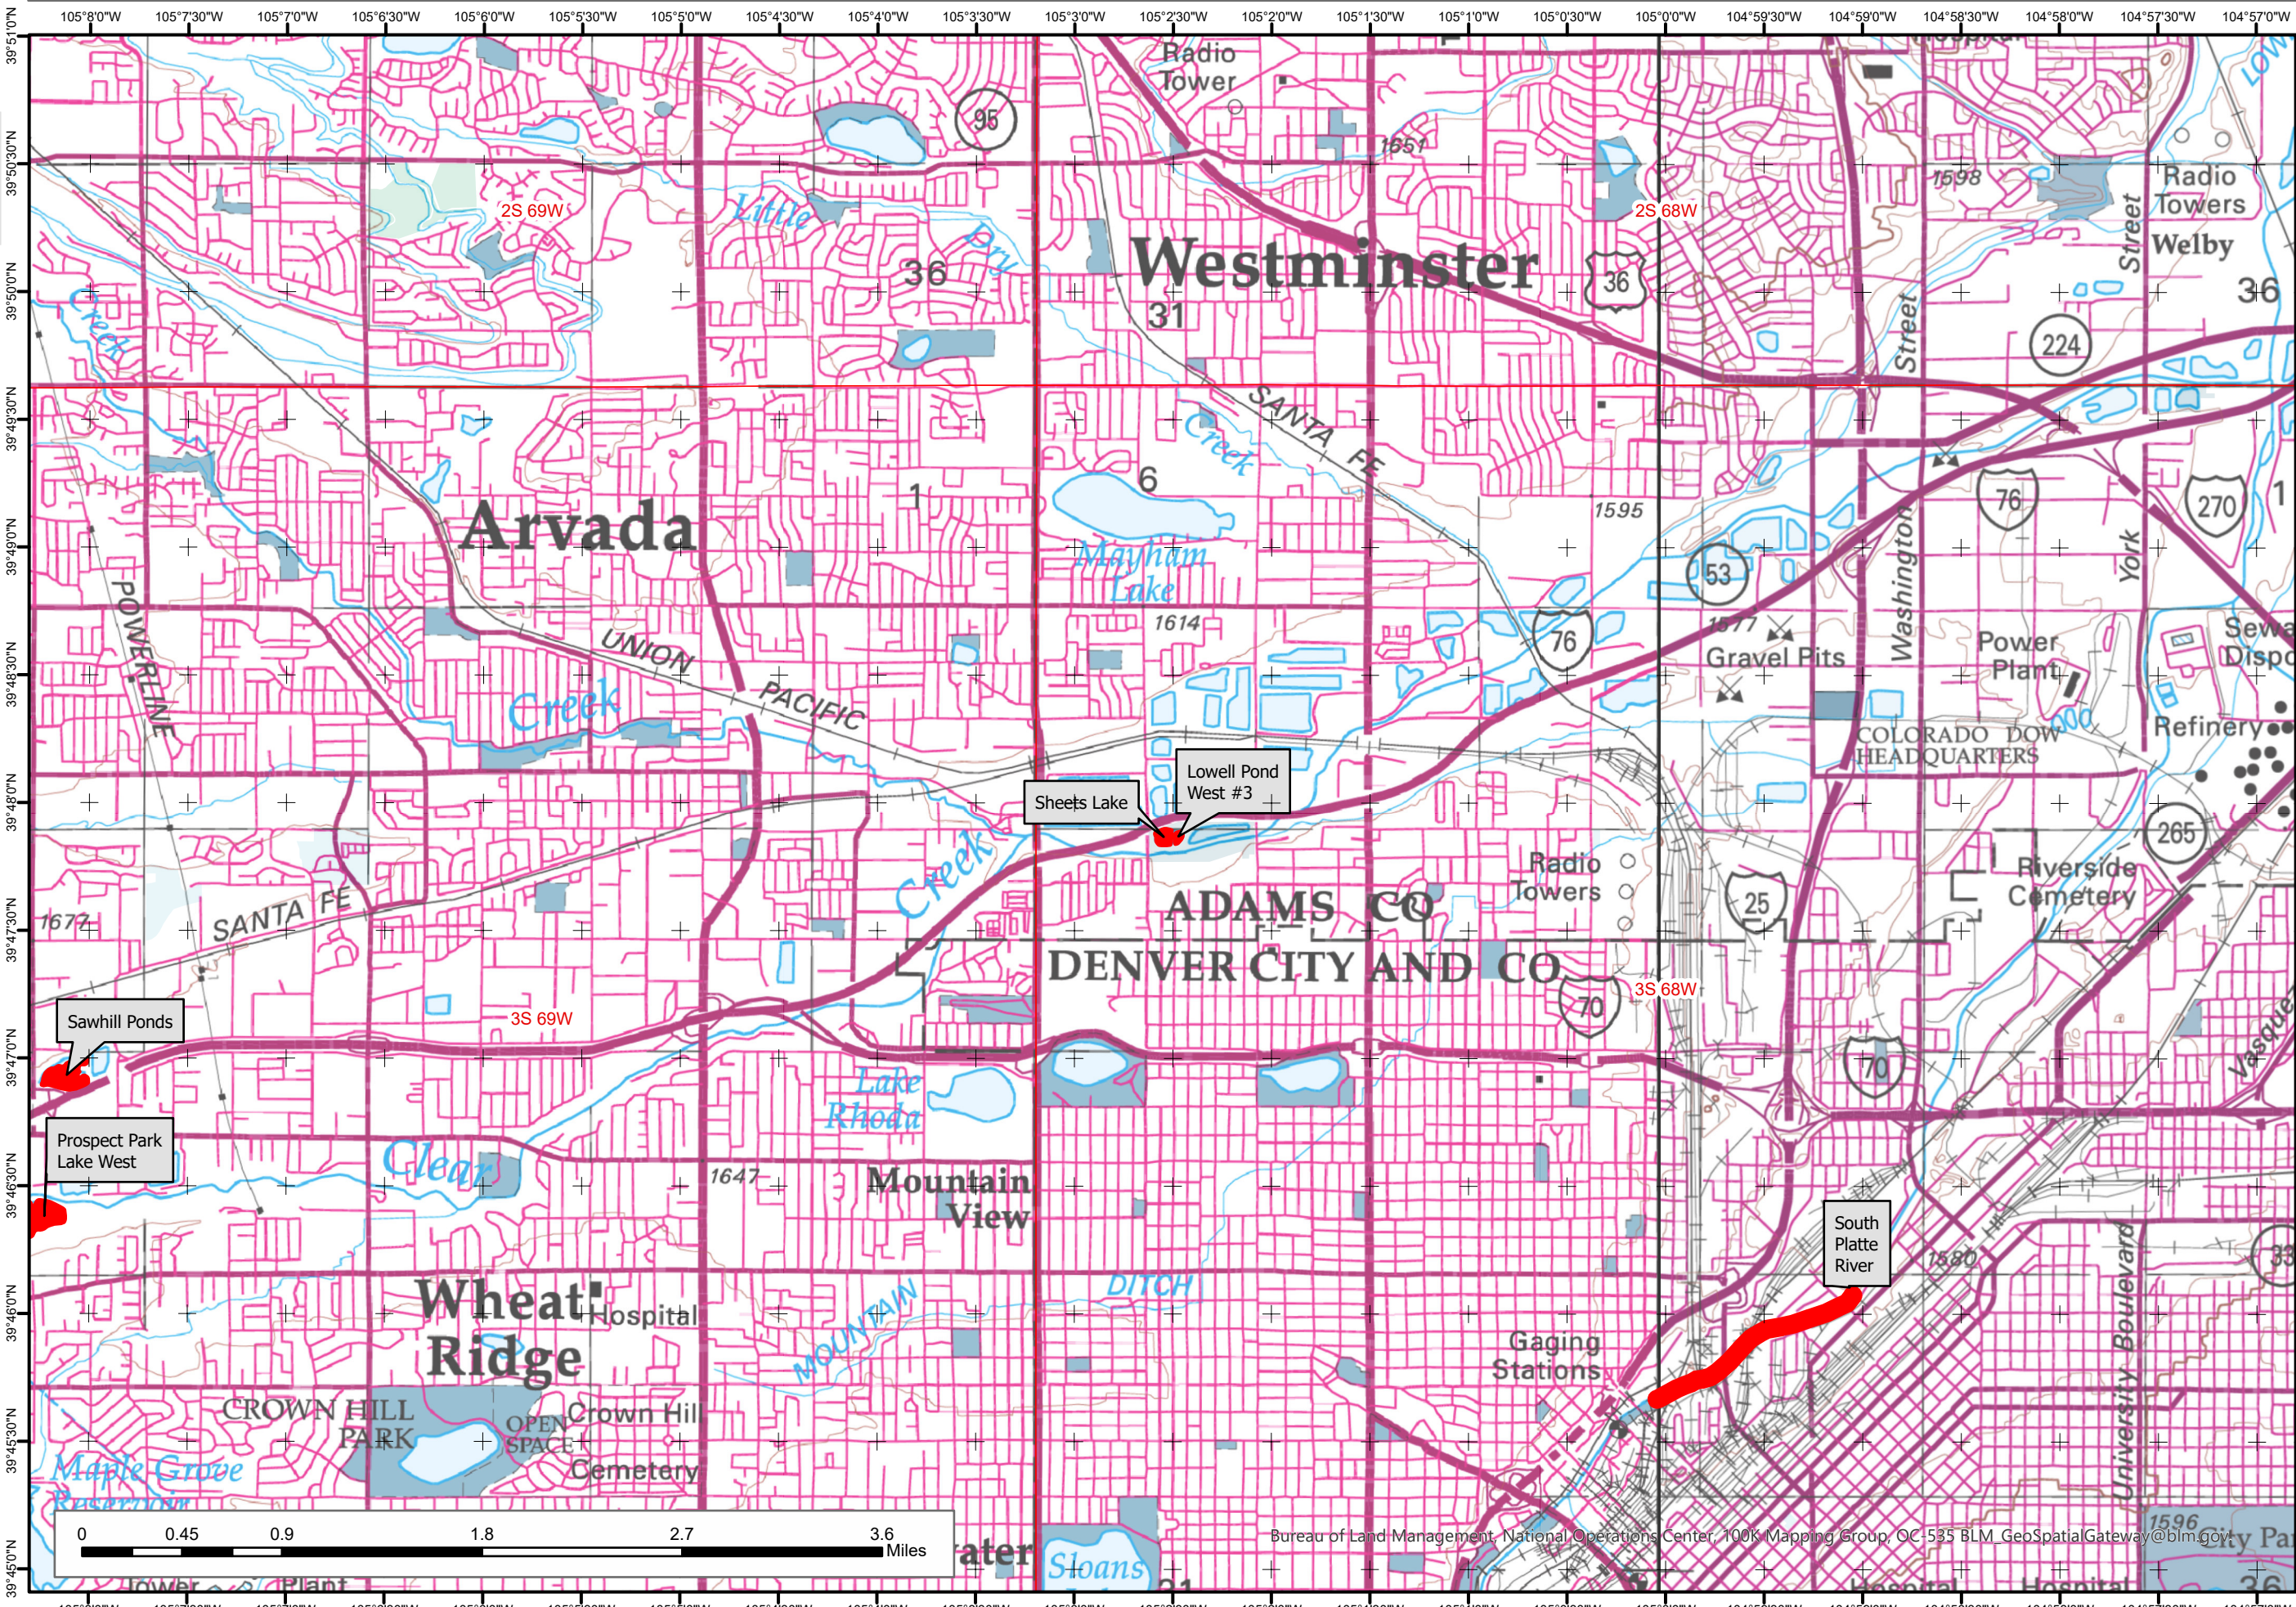

# 2023 Colorado Aquatic Invasive Species Locations

# Map 31: Adams

**Legend**

- Aquatic Invasive Species Buffered Waterbodies
- Private
- State
- State, County, City, Areas
- US Fish and Wildlife Service

Note:  
For line features the AIS buffer is one half mile upstream/downstream & 200 feet from riparian zone from line segment.  
For polygon waterbodies if there were point detections the whole water body was shown as having AIS.

Species may include one or more of the following: Eurasian Watermilfoil, Hybrid - Eurasian x Northern watermilfoil, Hybrid Watermilfoil, New Zealand Mudsail, Rusty Crawfish, and Zebra Mussel.

1:44,760 Datum: NAD83  
Date: 5/30/2023  
Maps created by BLM Colorado