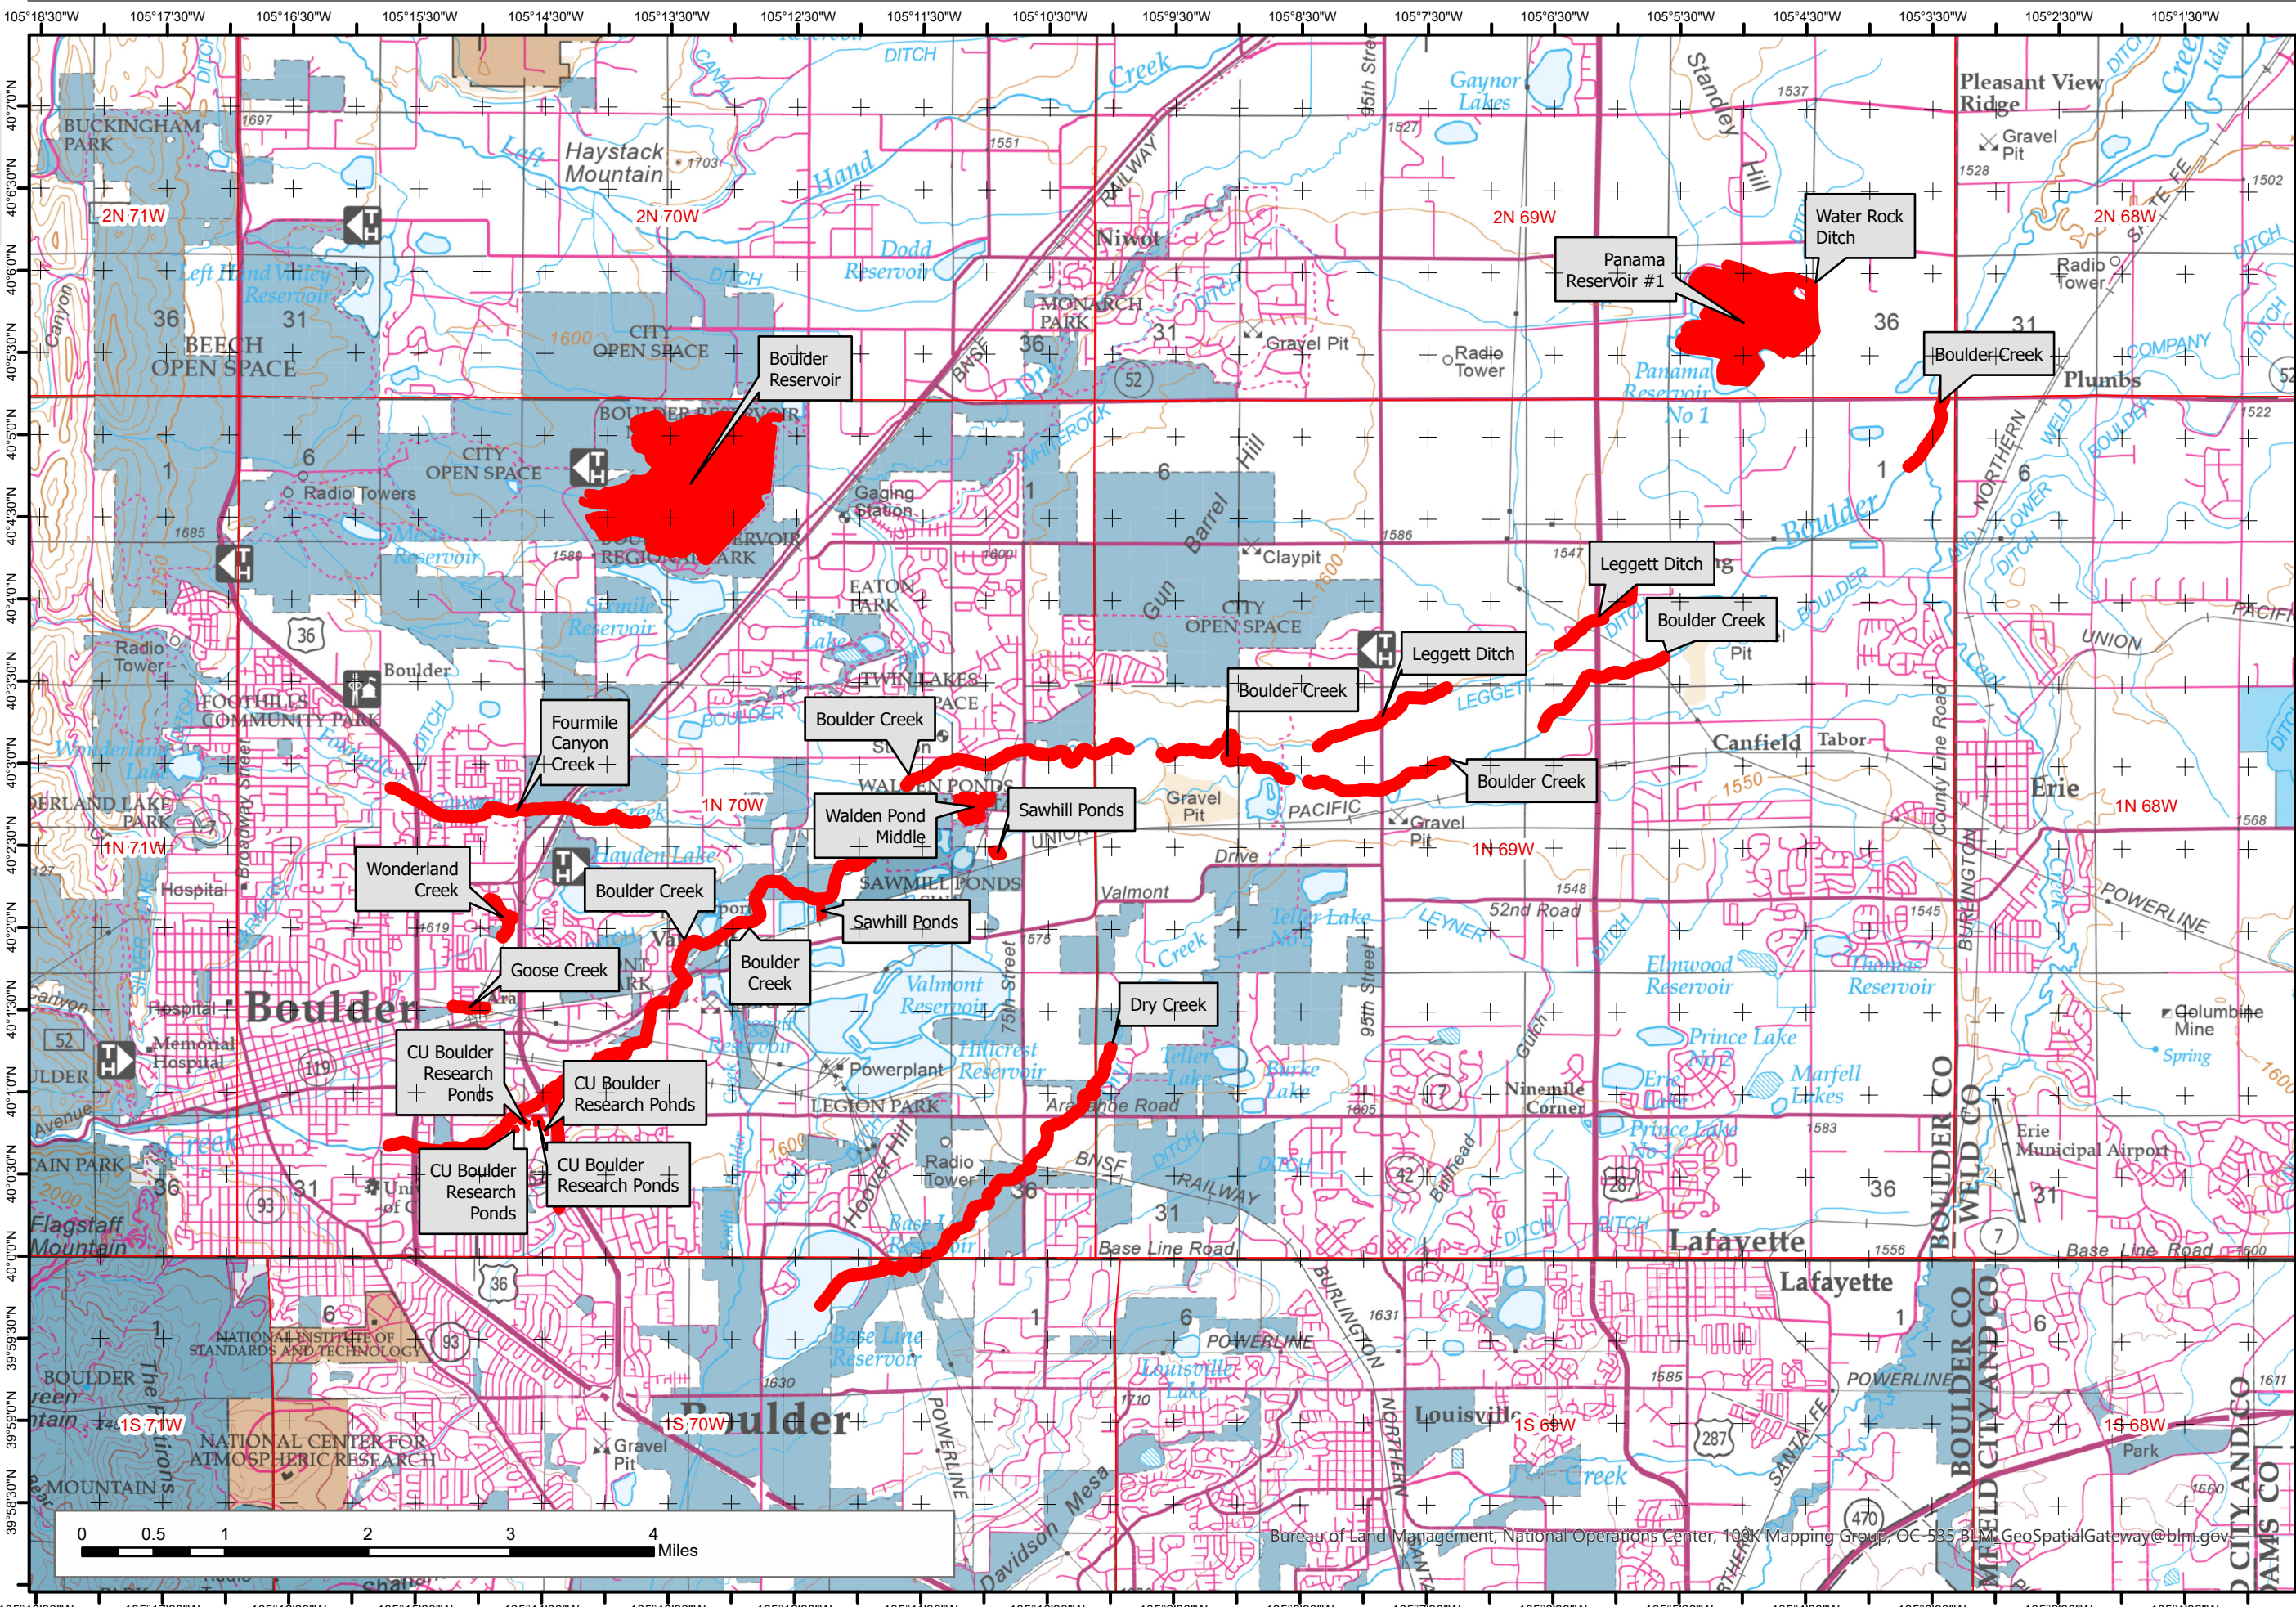

2023 Colorado Aquatic Invasive Species Locations

Map 34: Boulder South

Legend

- Aquatic Invasive Species Buffered Waterbodies
- Other Federal
- Private
- State
- State, County, City, Areas
- US Forest Service

Note:
 For line features the AIS buffer is one half mile upstream/downstream & 200 feet from riparian zone from line segment.
 For polygon waterbodies if there were point detections the whole water body was shown as having AIS.

Species may include one of more of the following: Eurasian Watermilfoil, Hybrid-Eurasian x Northern watermilfoil, Hybrid Watermilfoil, New Zealand Mudsnail, Rusty Crawfish, and Zebra Mussel.

1:69,600 Datum: NAD83
 Date: 5/30/2023
 Maps created by BLM Colorado

No warranty is made by the Bureau of Land Management as to the accuracy, reliability, or completeness of these data. Original data were compiled from various sources. This information may not meet National Map Accuracy Standards. This project was developed through digital means and may be updated without notice.