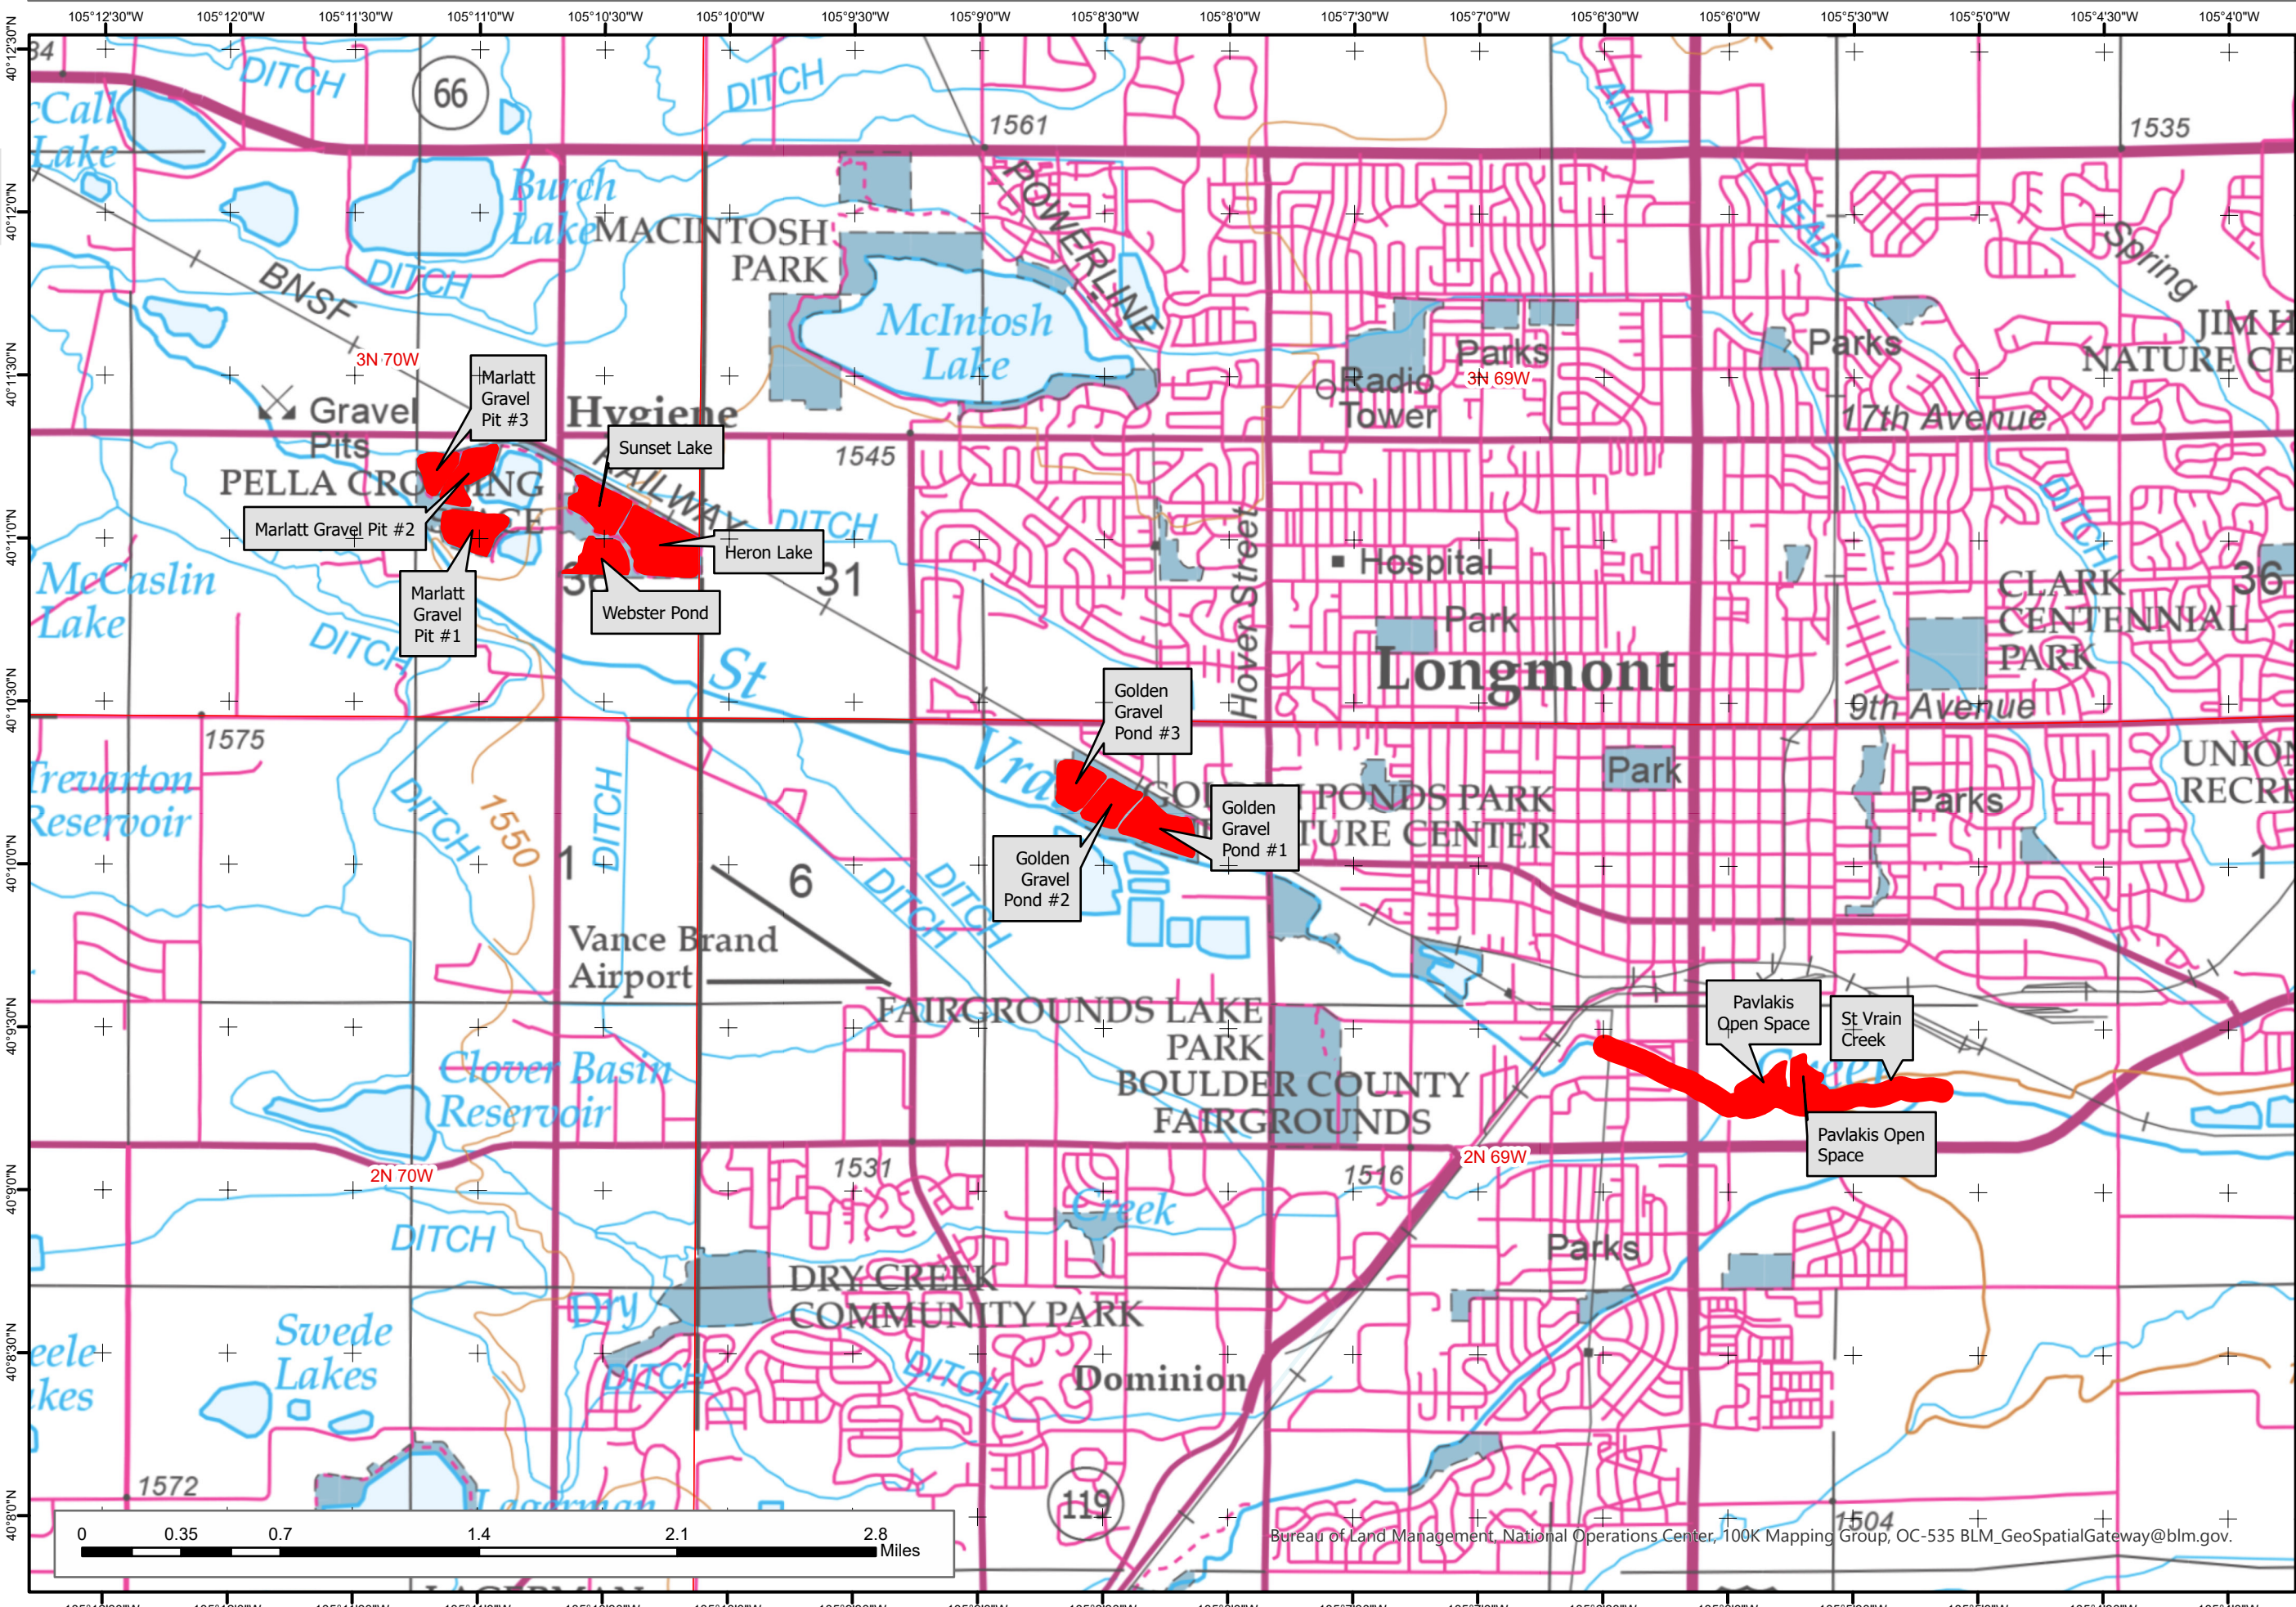

2023 Colorado Aquatic Invasive Species Locations

Map 35: Boulder North

Legend

- Aquatic Invasive Species Buffered Waterbodies
- Private
- State

Note:
 For line features the AIS buffer is one half mile upstream/downstream & 200 feet from riparian zone from line segment.
 For polygon waterbodies if there were point detections the whole water body was shown as having AIS.

Species may include one or more of the following: Eurasian Watermilfoil, Hybrid - Eurasian x Northern watermilfoil, Hybrid Watermilfoil, New Zealand Mudsnaill, Rusty Crawfish, and Zebra Mussel.

1:35,090 Datum: NAD83

Date: 5/30/2023
 Maps created by BLM Colorado

No warranty is made by the Bureau of Land Management as to the accuracy, reliability, or completeness of these data. Original data were compiled from various sources. This information may not meet National Map Accuracy Standards. This project was developed through digital means and may be updated without notice.