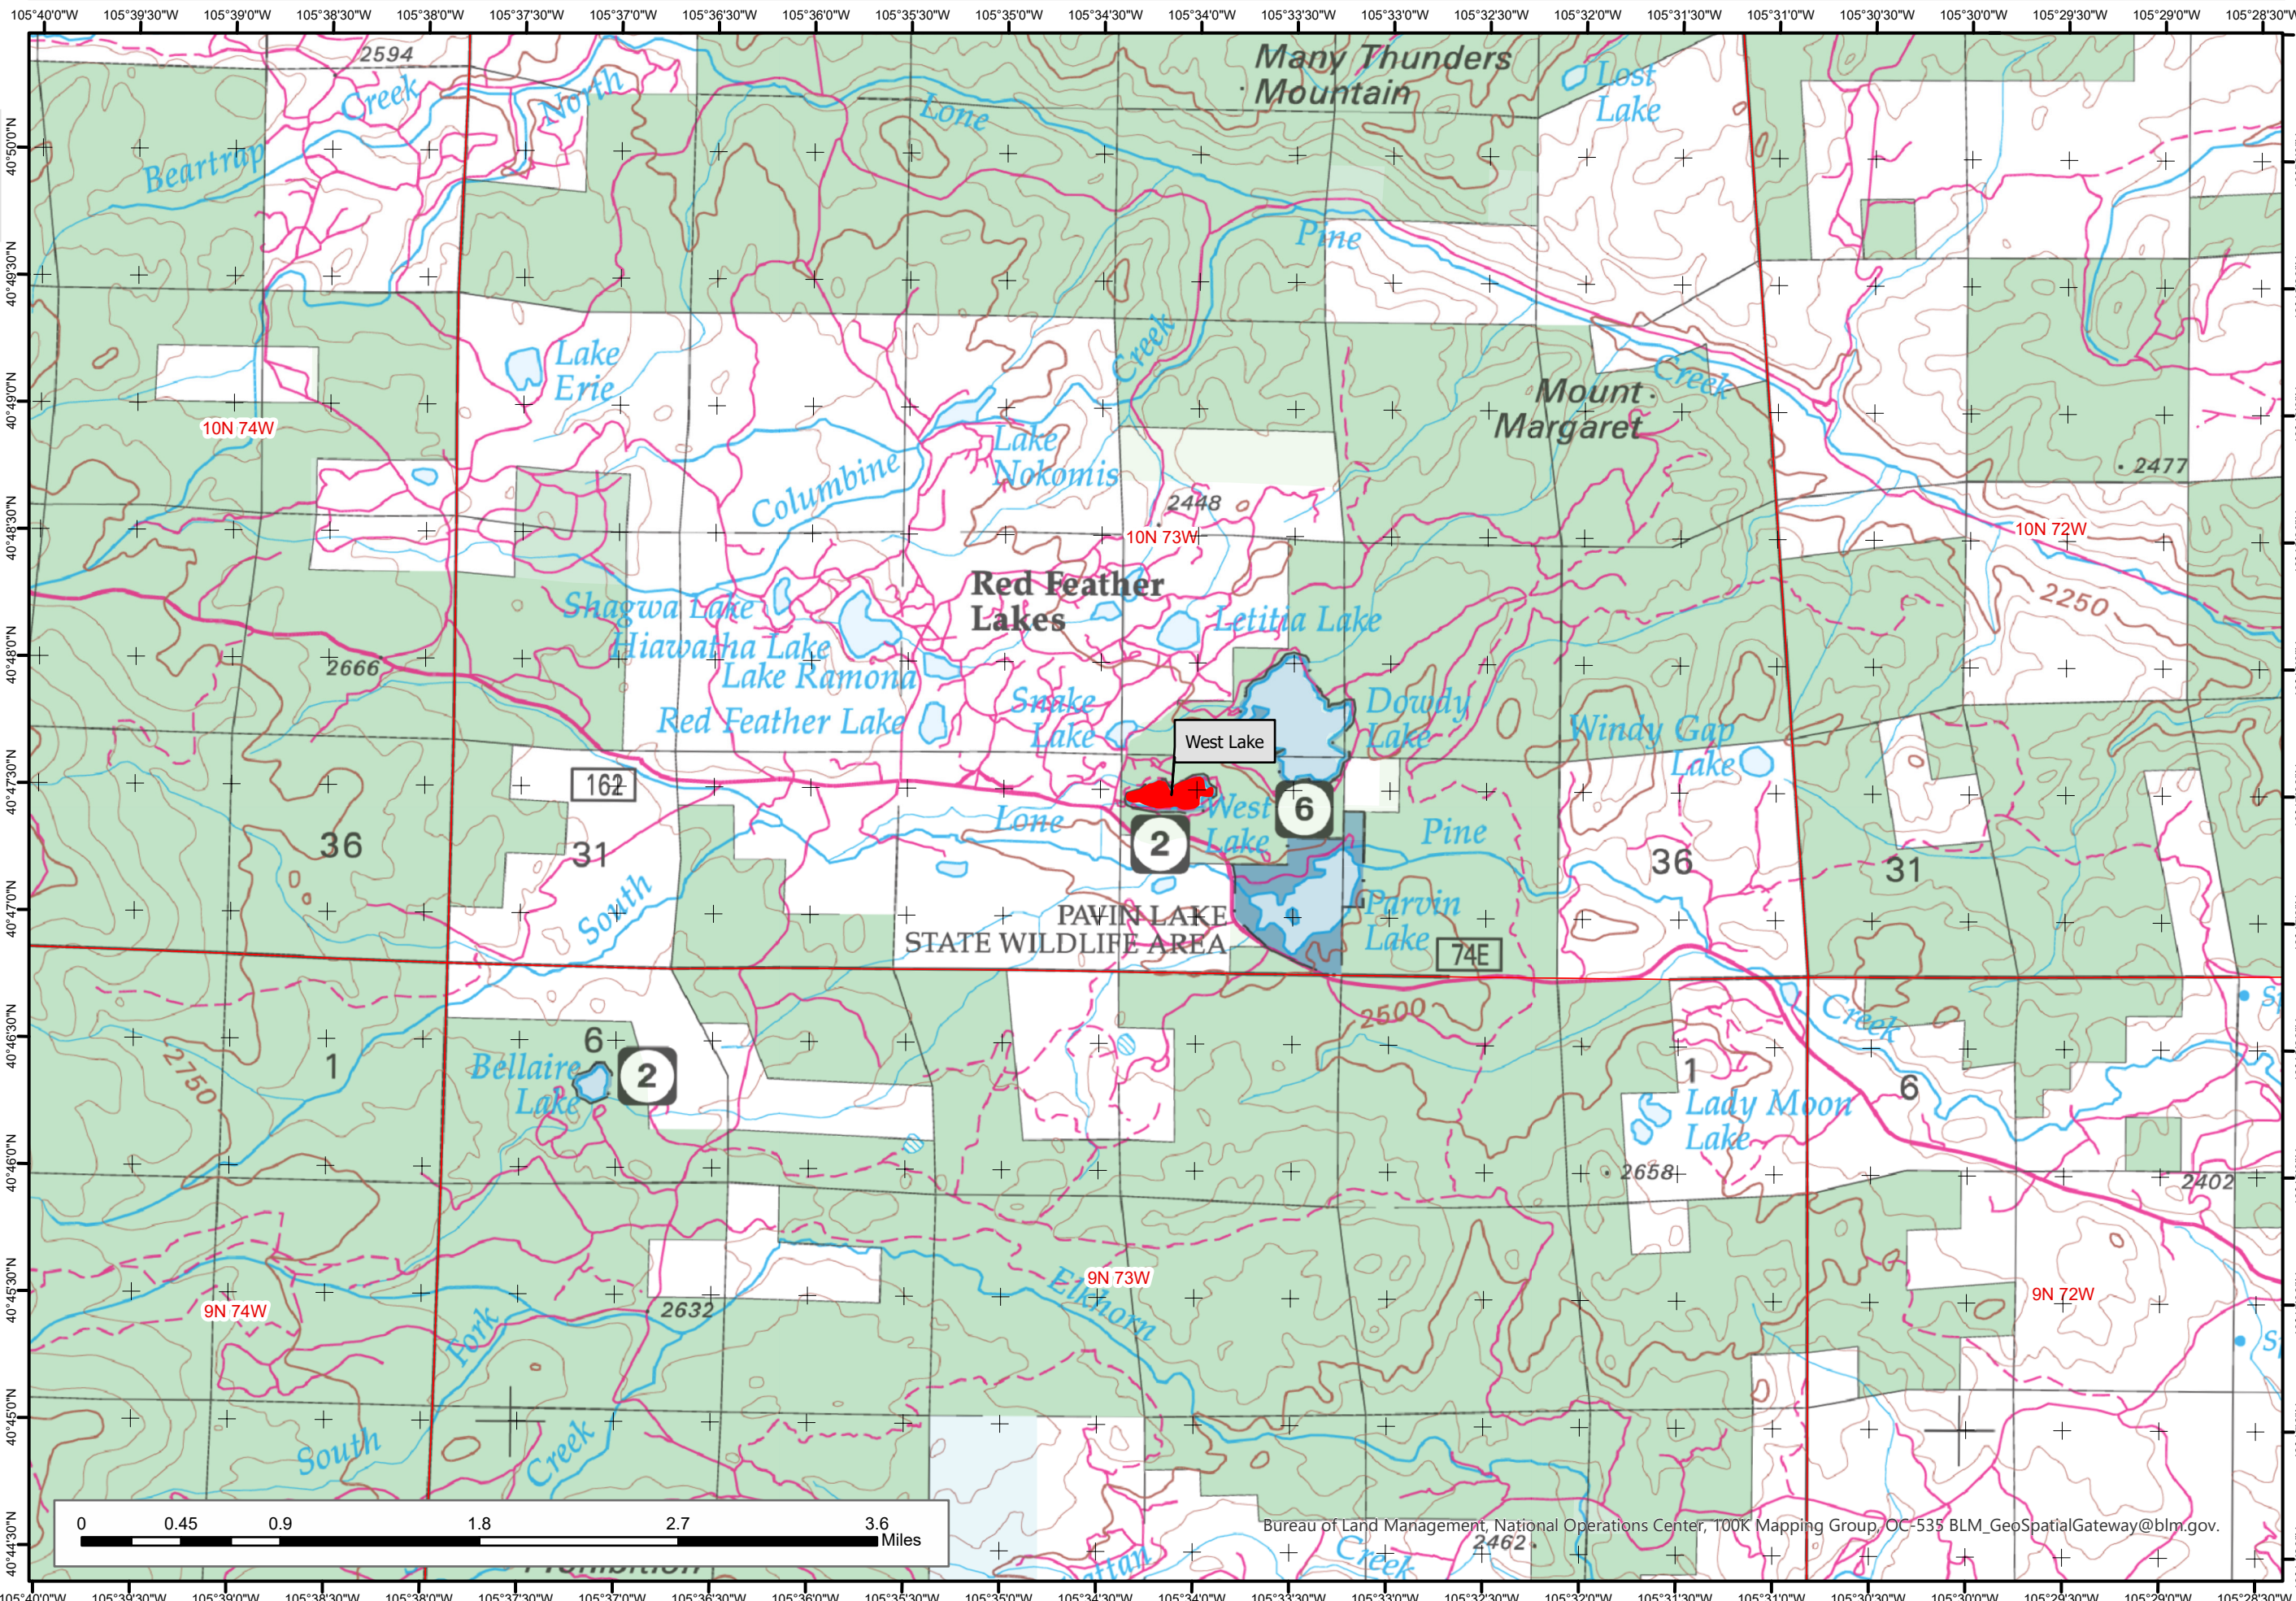

2023 Colorado Aquatic Invasive Species Locations

Map 40: Larimer North

Legend

- Aquatic Invasive Species Buffered Waterbodies
- Private
- State
- State, County, City, Areas
- US Forest Service

Note:
 For line features the AIS buffer is one half mile upstream/downstream & 200 feet from riparian zone from line segment.
 For polygon waterbodies if there were point detections the whole water body was shown as having AIS.

Species may include one or more of the following: Eurasian Watermilfoil, Hybrid - Eurasian x Northern watermilfoil, Hybrid Watermilfoil, New Zealand Mudsail, Rusty Crawfish, and Zebra Mussel.

1:44,760 Datum: NAD83
 Date: 5/30/2023
 Maps created by BLM Colorado

No warranty is made by the Bureau of Land Management as to the accuracy, reliability, or completeness of these data. Original data were compiled from various sources. This information may not meet National Map Accuracy Standards. This project was developed through digital means and may be updated without notice.