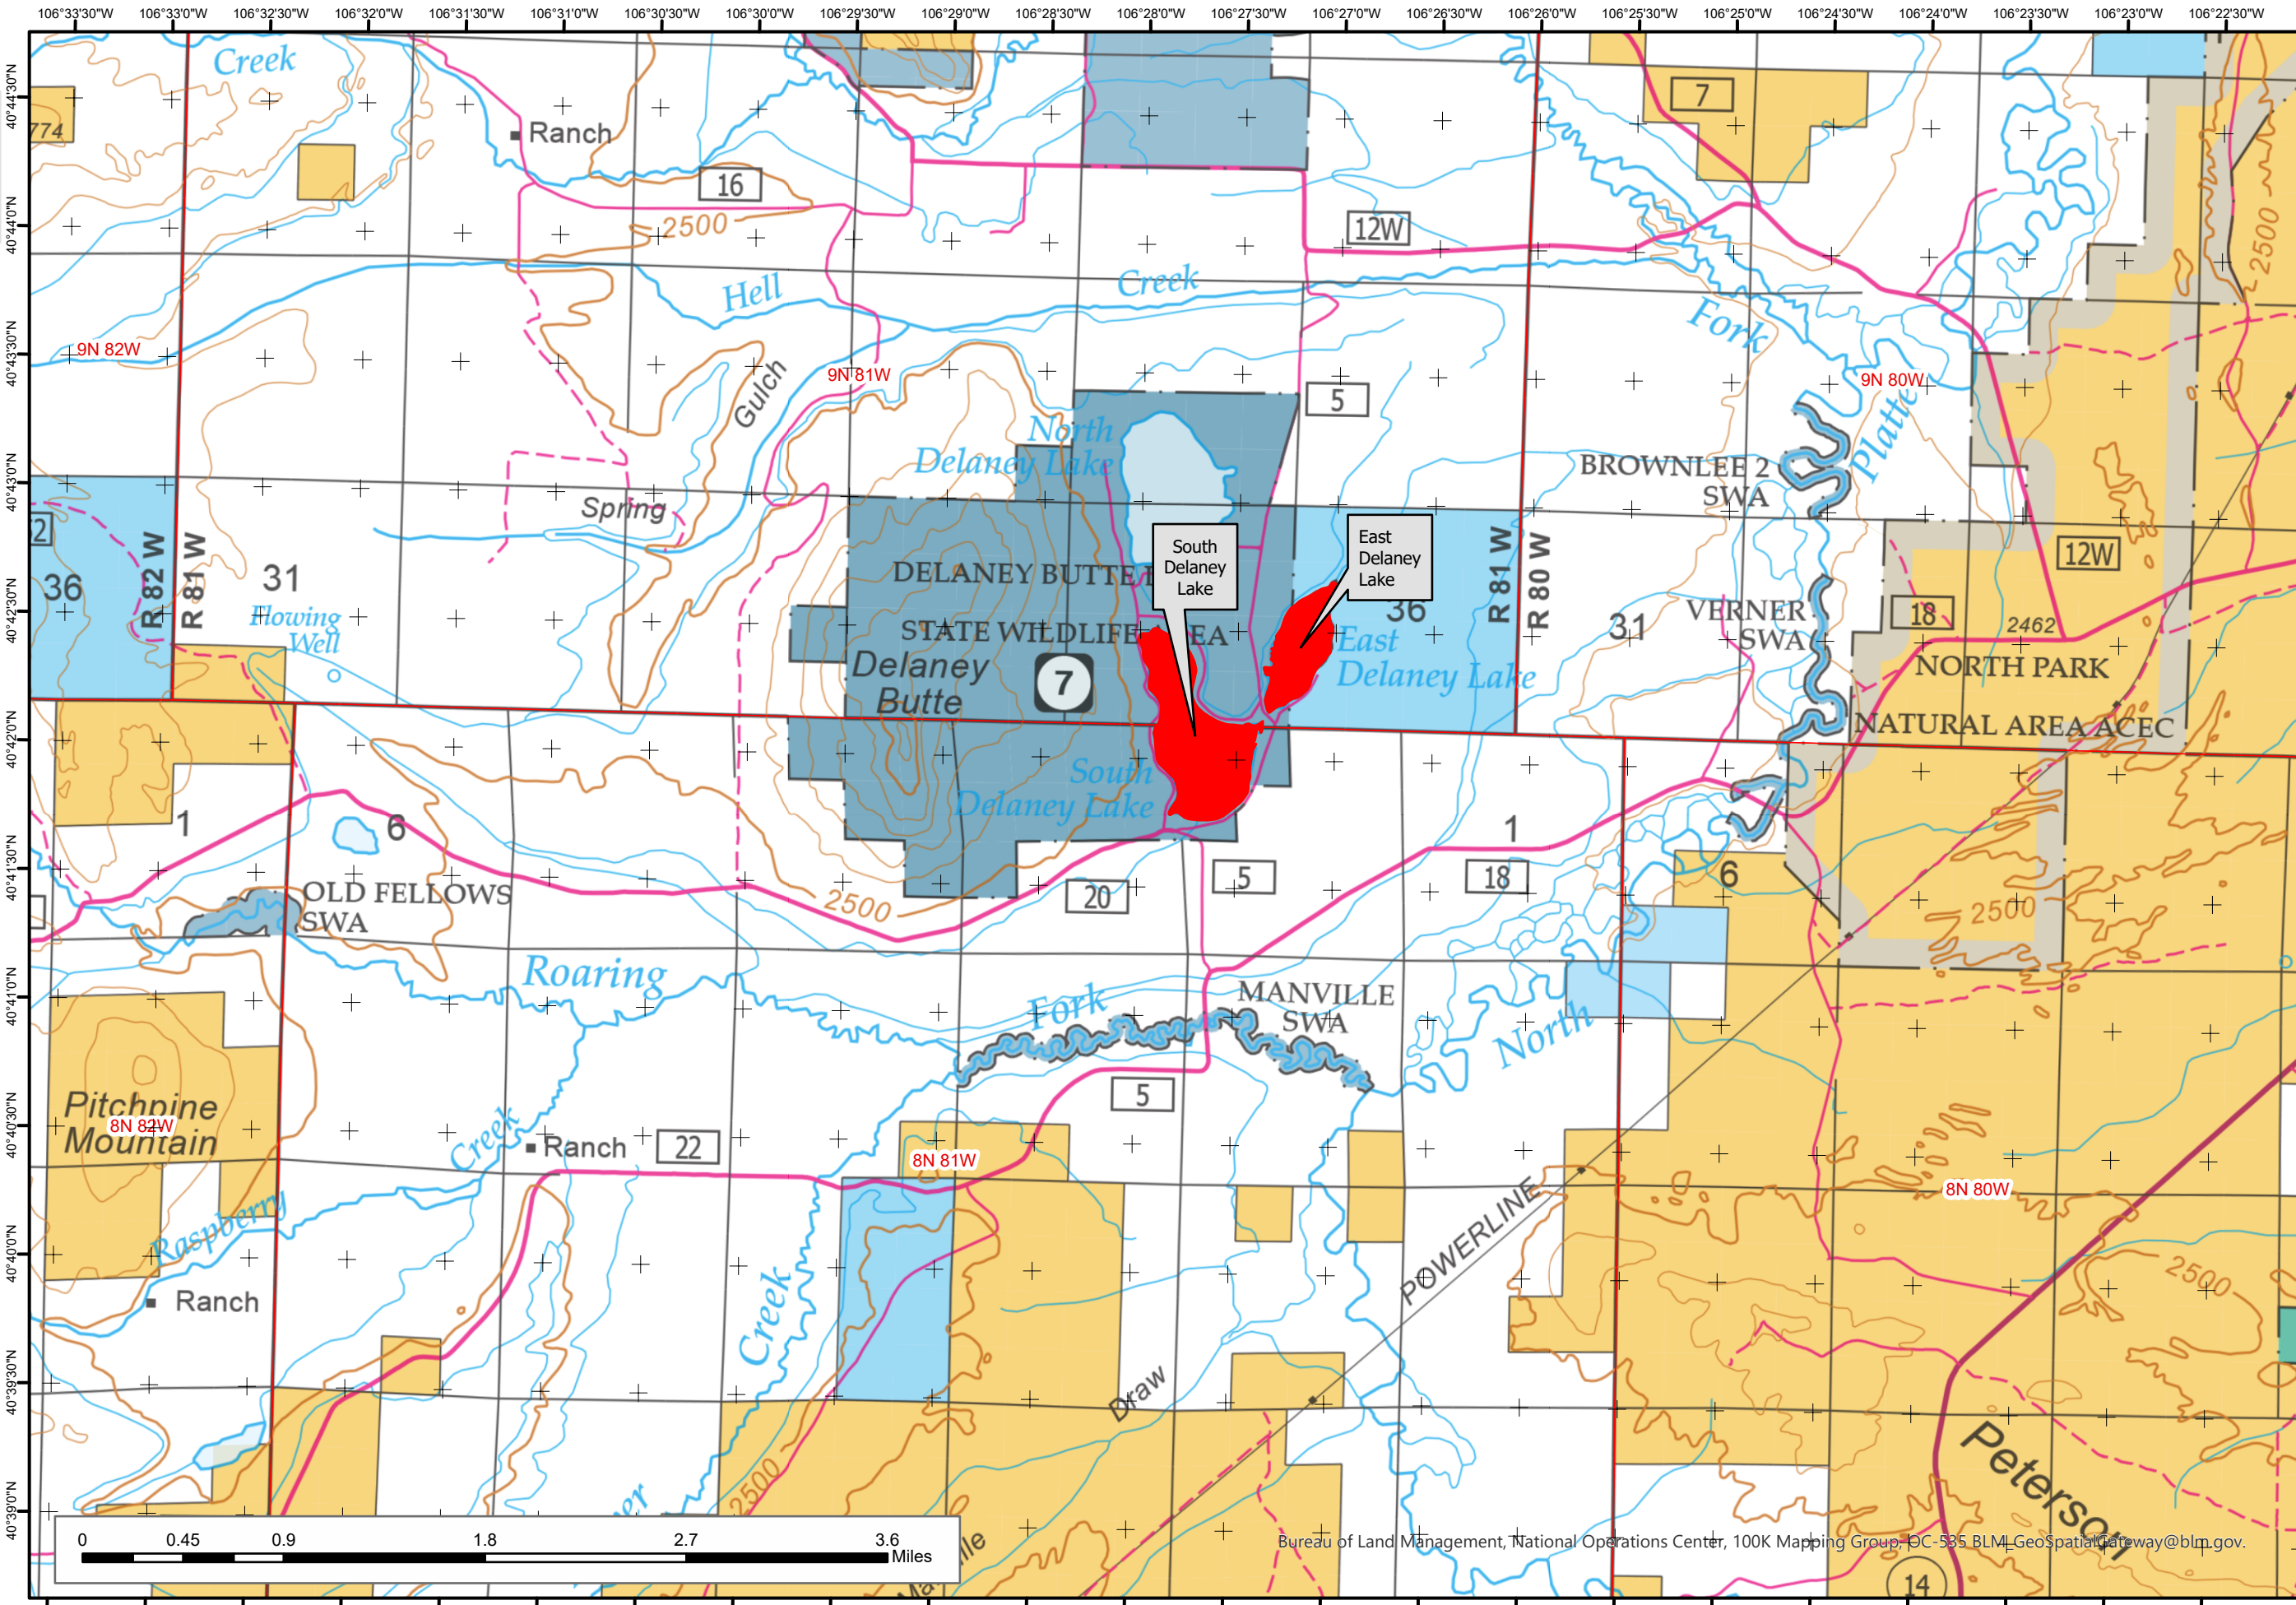

# 2023 Colorado Aquatic Invasive Species Locations

# Map 41: Jackson

**Legend**

- Aquatic Invasive Species Buffered Waterbodies
- Bureau of Land Management
- Private
- State
- State, County, City, Areas
- US Fish and Wildlife Service

Note:  
For line features the AIS buffer is one half mile upstream/downstream & 200 feet from riparian zone from line segment.  
For polygon waterbodies if there were point detections the whole water body was shown as having AIS.

Species may include one of more of the following: Eurasian Watermilfoil, Hybrid - Eurasian x Northern watermilfoil, Hybrid Watermilfoil, New Zealand Mudsail, Rusty Crawfish, and Zebra Mussel.

1:44,760 Datum: NAD83

Date: 5/30/2023  
Maps created by BLM Colorado

No warranty is made by the Bureau of Land Management as to the accuracy, reliability, or completeness of these data. Original data were compiled from various sources. This information may not meet National Map Accuracy Standards. This project was developed through digital means and may be updated without notice.