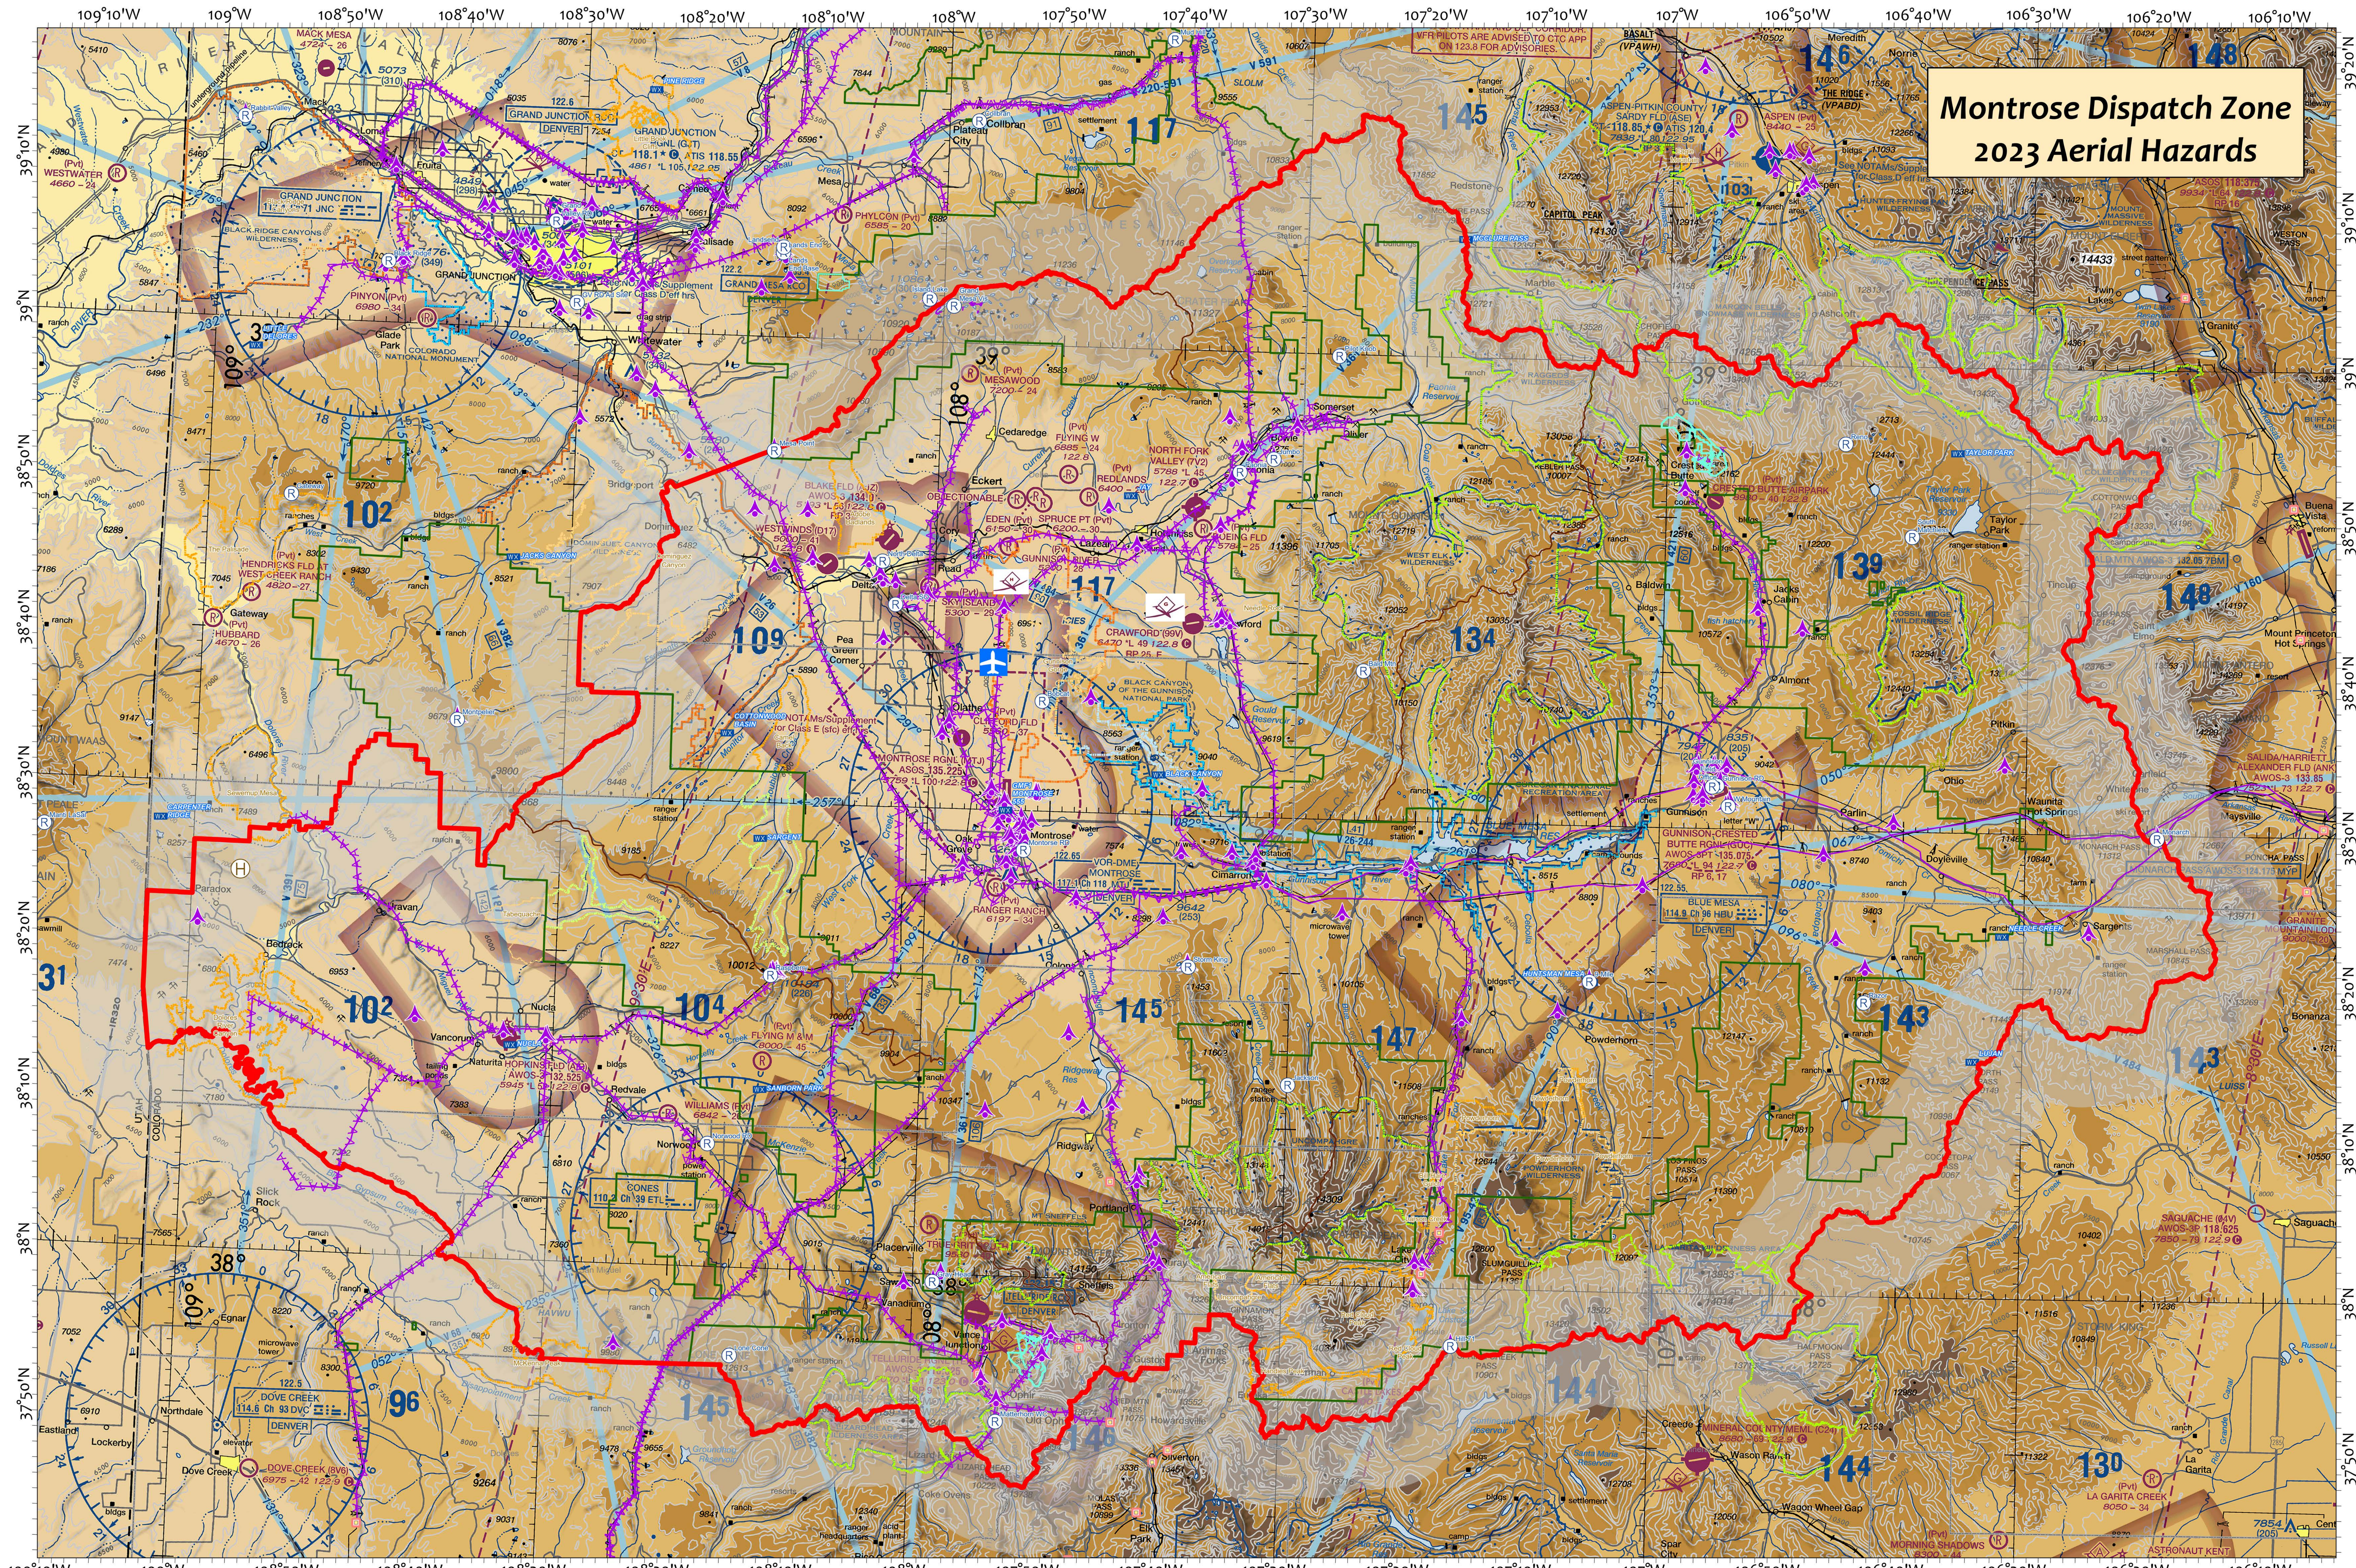

Montrose Dispatch Zone 2023 Aerial Hazards

Modified on
1/6/2023
NAD 1983 UTM Zone 13N

- Repeater
- RAWs
- Substations
- Aerial Hazards - Point
- Hang Gliding
- Model Airplane Park
- Aerial Hazards - Linear
- Ski Lifts
- Ski Area Boundary
- Forest Boundary
- Ranger District Boundary
- BLM Wilderness
- BLM Wilderness Study Area
- BLM National Conservation Area
- NPS Boundary
- NPS Wilderness
- NFS Wilderness
- NFS Area
- NFS Recreation Management Area
- County
- Deconfliction Zone
- Montrose Interagency Dispatch Zones