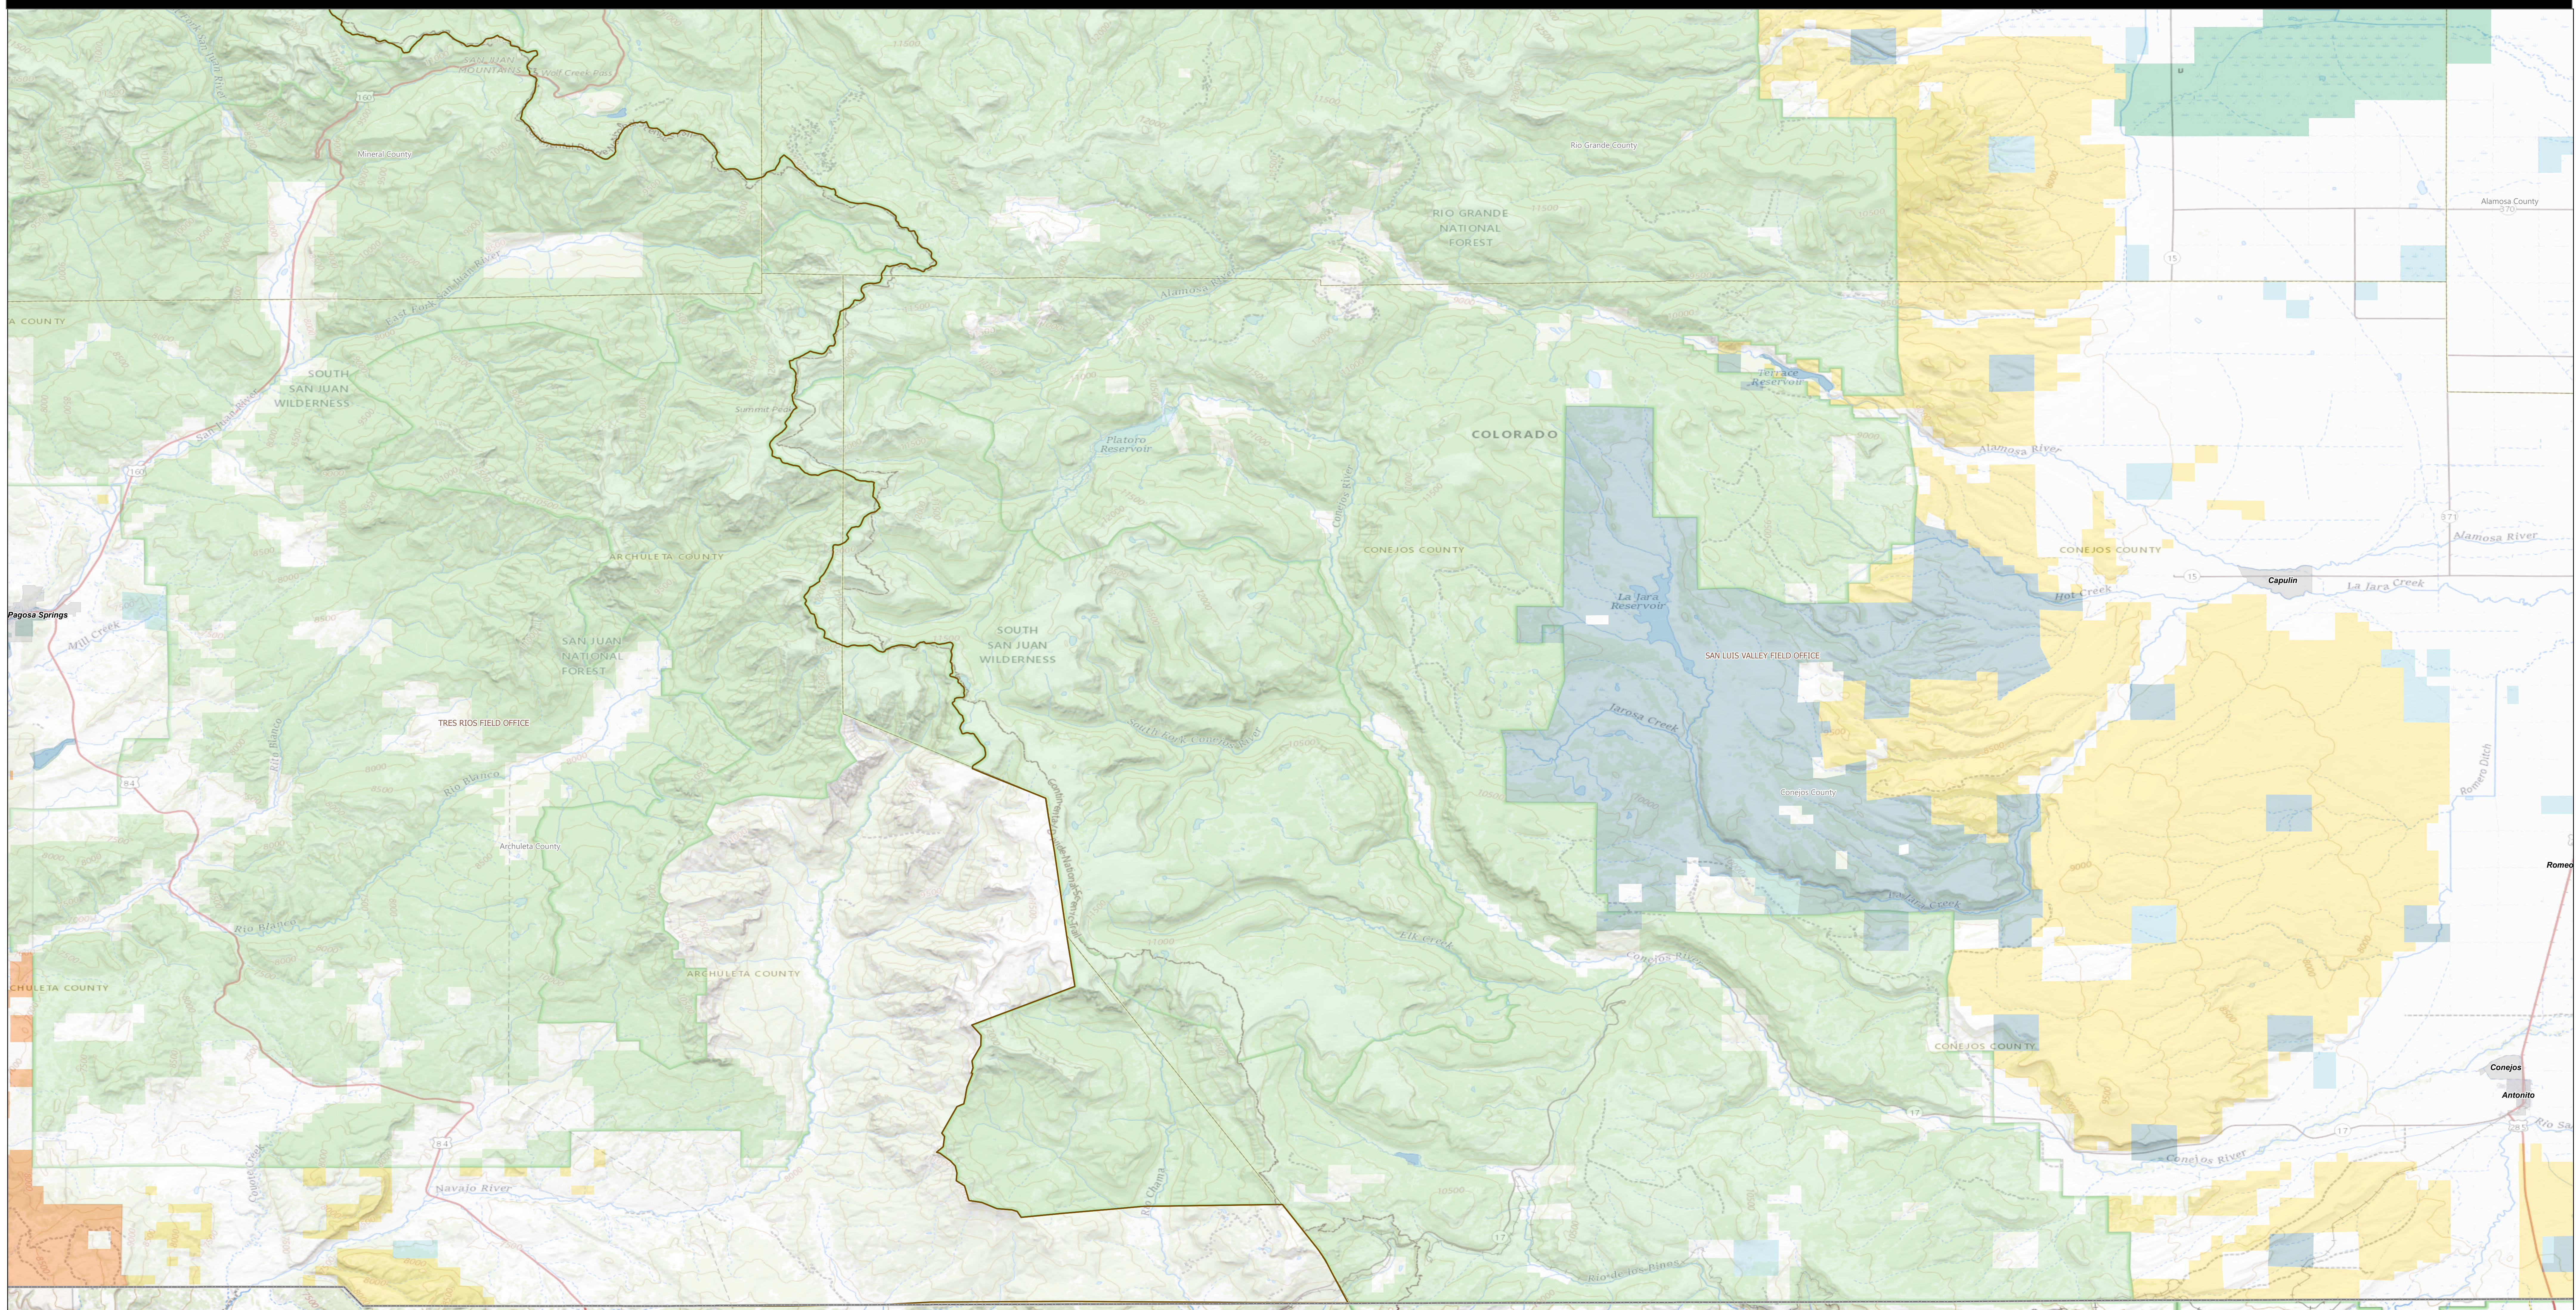

Antonito

1:100,000

Surface Management Agency - Land Manager	
Bureau of Land Management	Bureau of Reclamation
Indian Reservation	National Park Service
Military Reservation	Private
US Forest Service	National Grasslands
Bankhead-Jones Land Use Lands	State, County, City, Acres
Other Federal	State
Bankhead-Jones Land Use Lands	US Fish and Wildlife Service
BLM Field Office Area Boundaries	Colorado City Boundaries
Colorado Boundary	County Boundaries

No warranty is made by the Bureau of Land Management as to the accuracy, reliability, or completeness of these data. Original data were compiled from various sources. This information may not meet National Map Accuracy Standards. This project was developed through digital means and may be subject to update without notice.

Map created by BLM CO Fire and Aviation, 2024