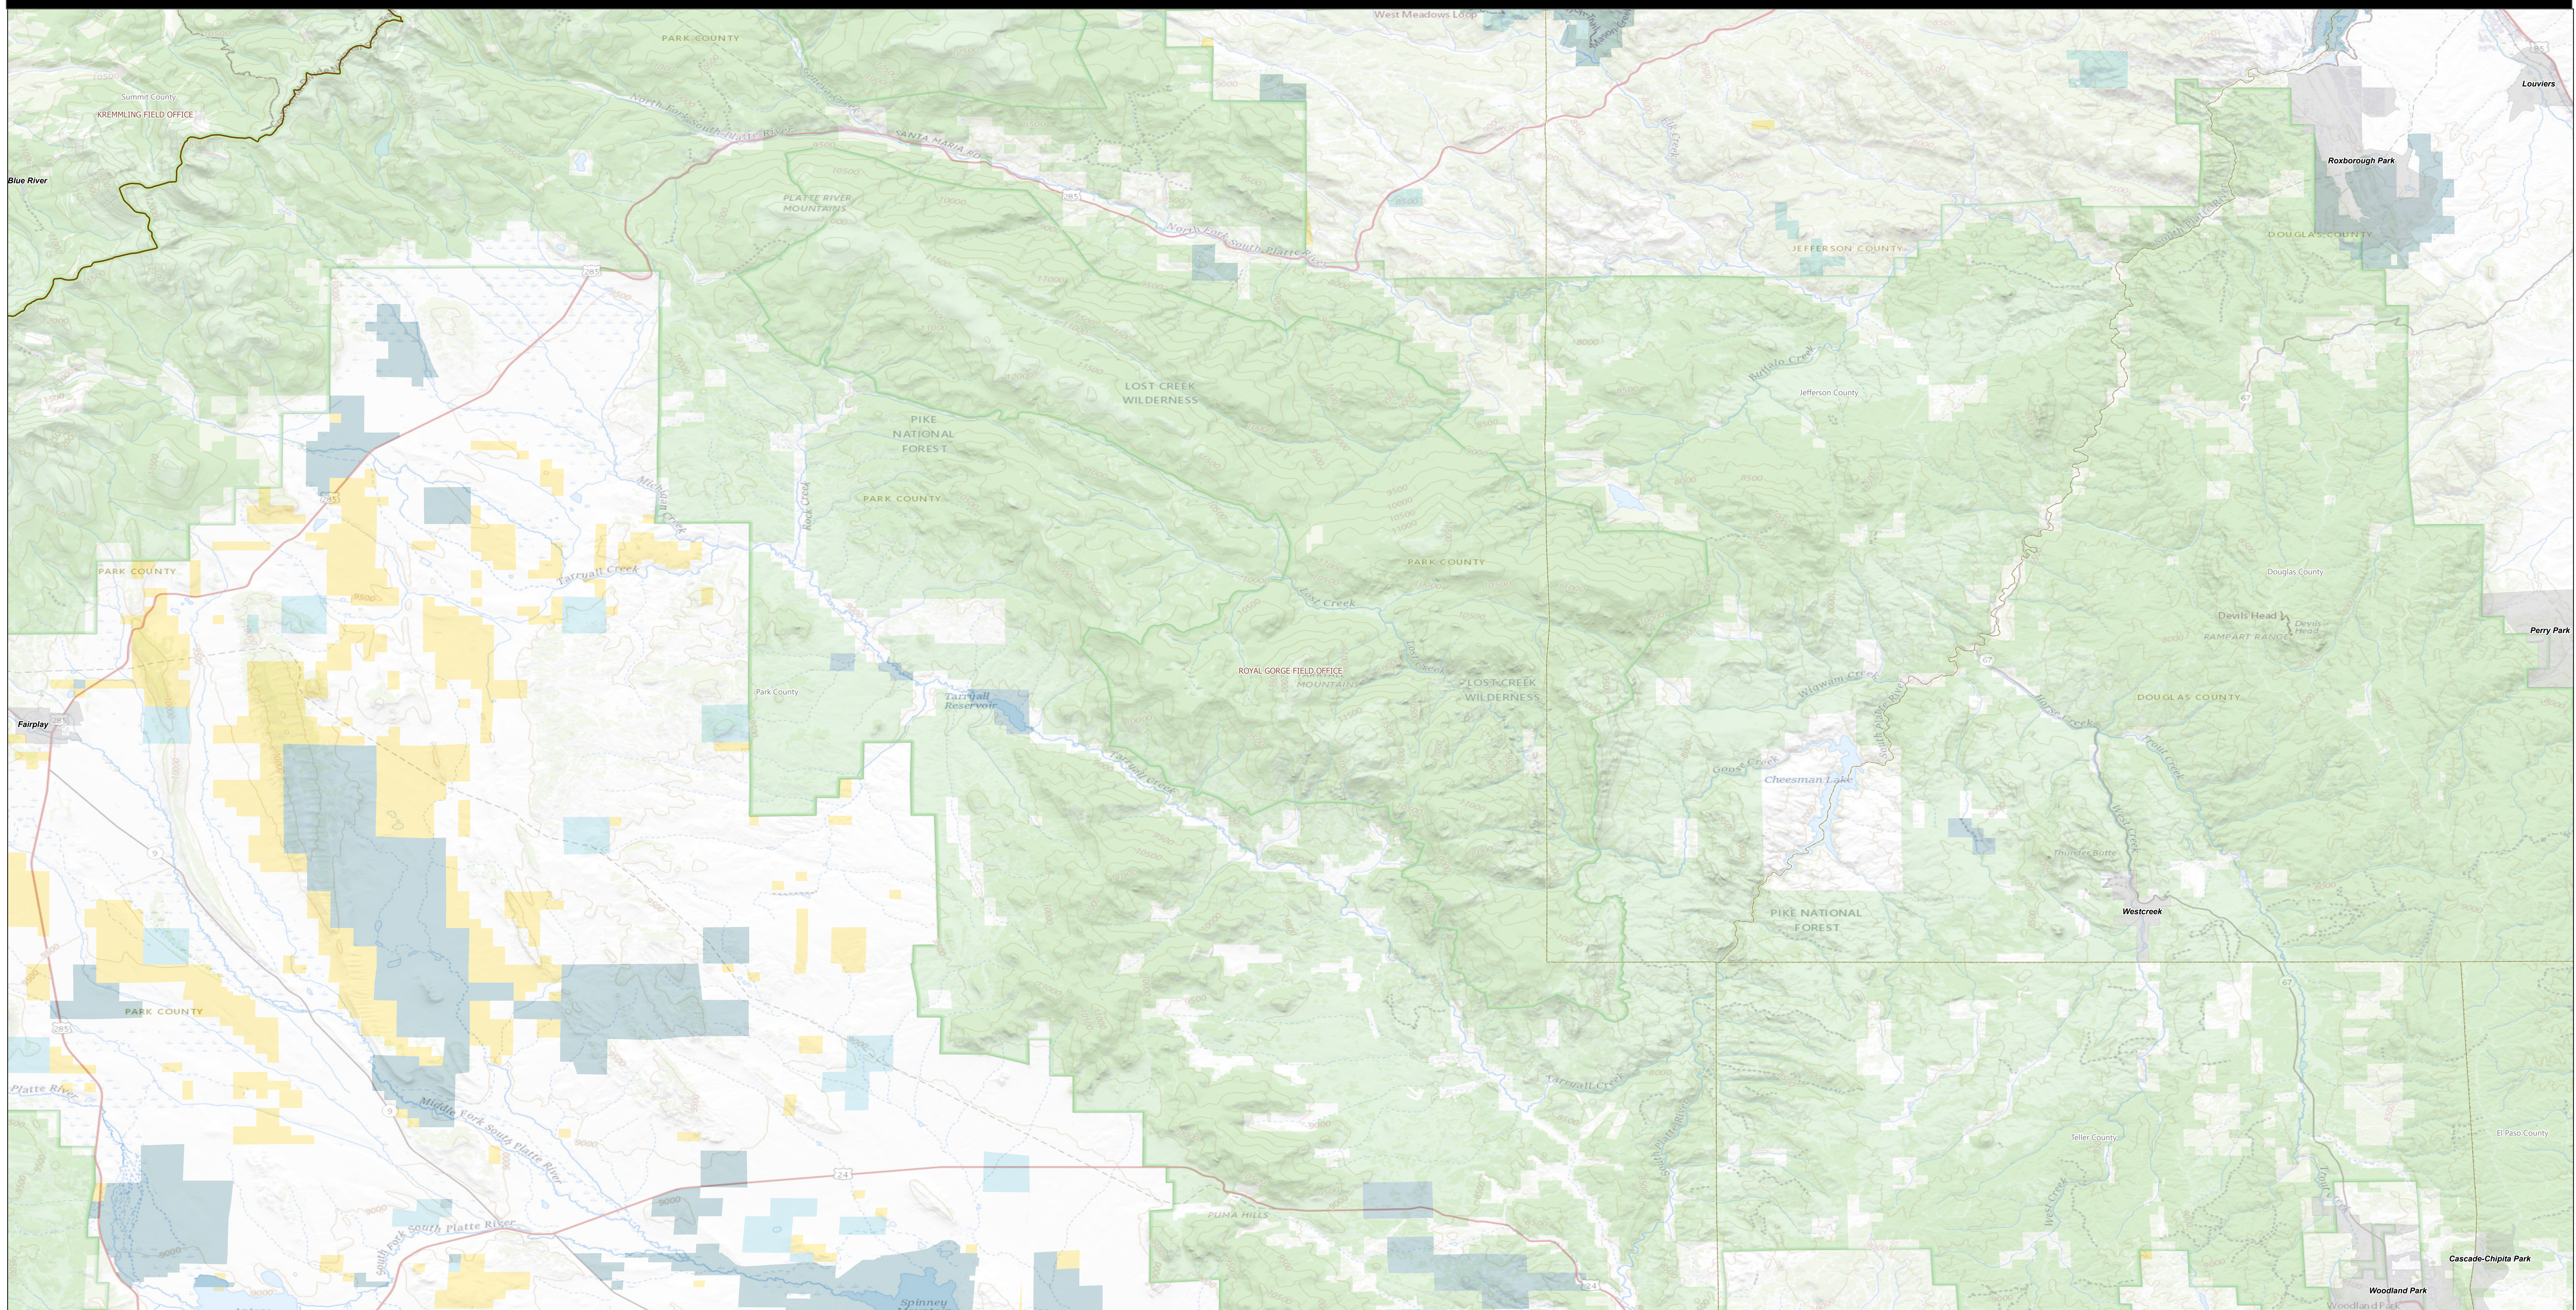

Bailey

1:100,000

Surface Management Agency - Land Manager	Bankhead-Jones Land Use Lands	Military Reservation	National Park Service	Private	US Forest Service	National Grasslands	Colorado Boundary	County Boundaries
Bureau of Land Management	Bureau of Reclamation	State, County, City, Acres	Other Federal	State	Bankhead-Jones Land Use Lands	US Fish and Wildlife Service	BLM Field Office Area Boundaries	Colorado City Boundaries
Indian Reservation								

No warranty is made by the Bureau of Land Management as to the accuracy, reliability, or completeness of these data. Original data were compiled from various sources. This information may not meet National Map Accuracy Standards. This project was developed through digital means and may be subject to change without notice.

Map created by BLM CO Fire and Aviation, 2024