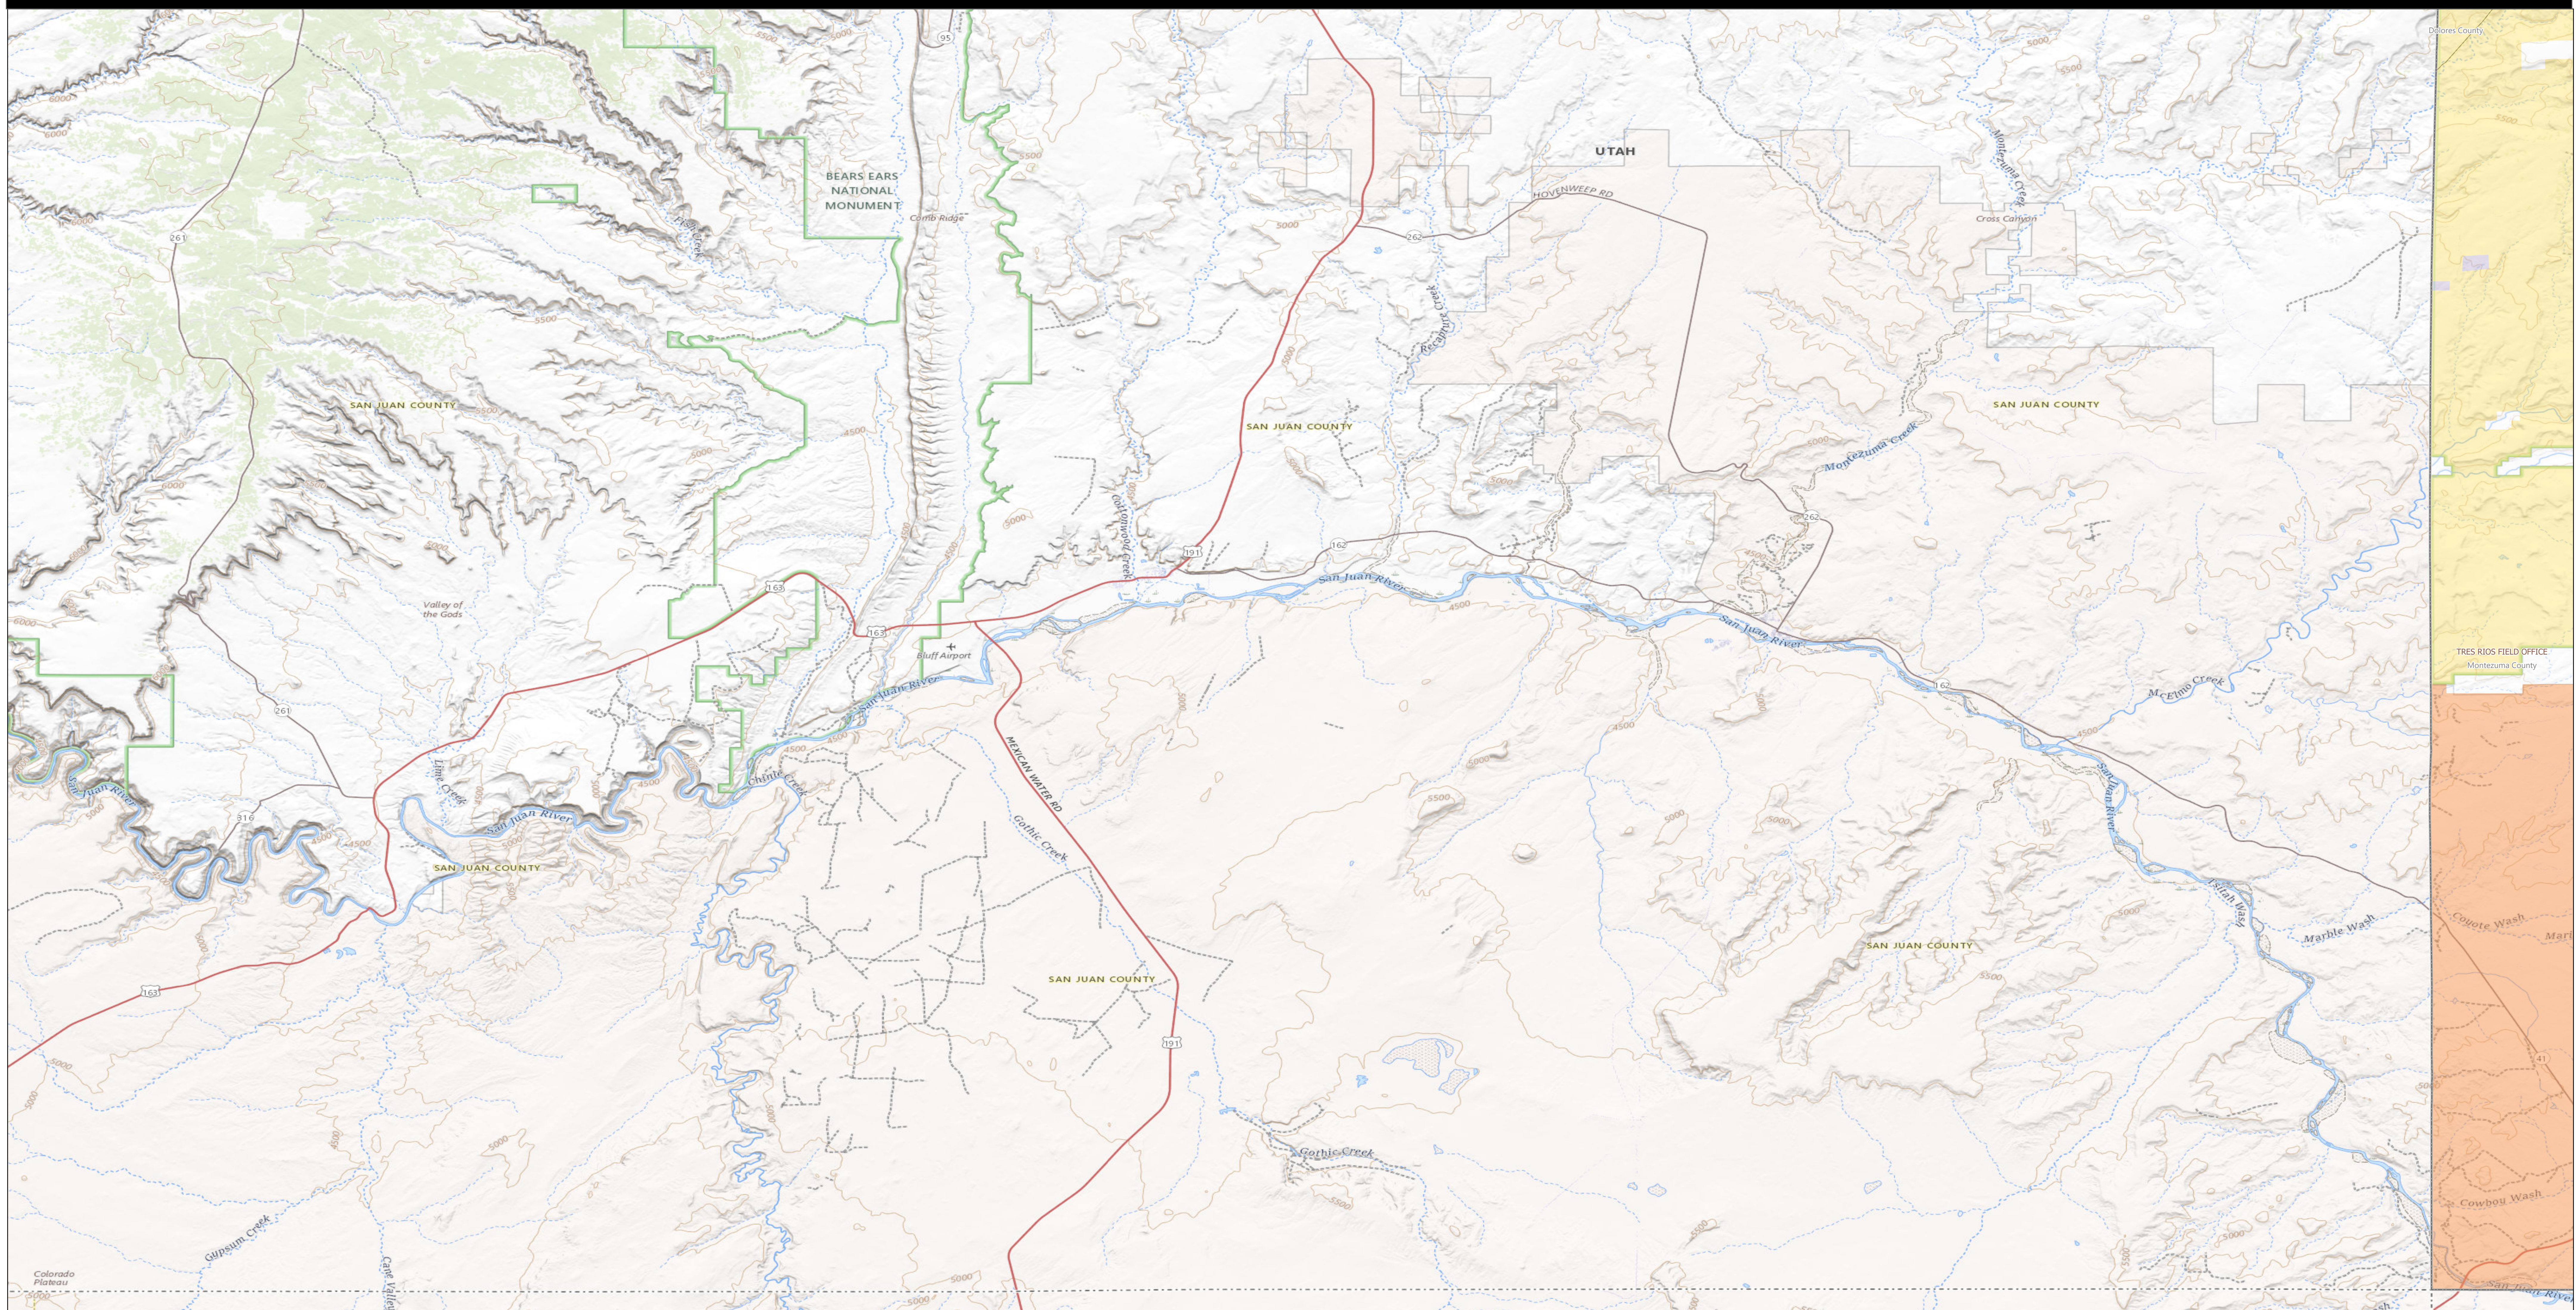

Bluff

1:100,000

Surface Management Agency - Land Manager	
Bureau of Land Management	Bureau of Reclamation
Indian Reservation	

Bankhead-Jones Land Use Lands	Military Reservation	National Park Service	Private	US Forest Service	National Grasslands	Colorado Boundary	County Boundaries
State, County, City, Acres	Other Federal	State	Bankhead-Jones Land Use Lands	US Fish and Wildlife Service	BLM Field Office Area Boundaries	Colorado City Boundaries	

No warranty is made by the Bureau of Land Management as to the accuracy, reliability, or completeness of these data. Original data were compiled from various sources. This information may not meet National Map Accuracy Standards. This project was developed through digital means and may be updated without notice.

Map created by BLM CO Fire and Aviation, 2024