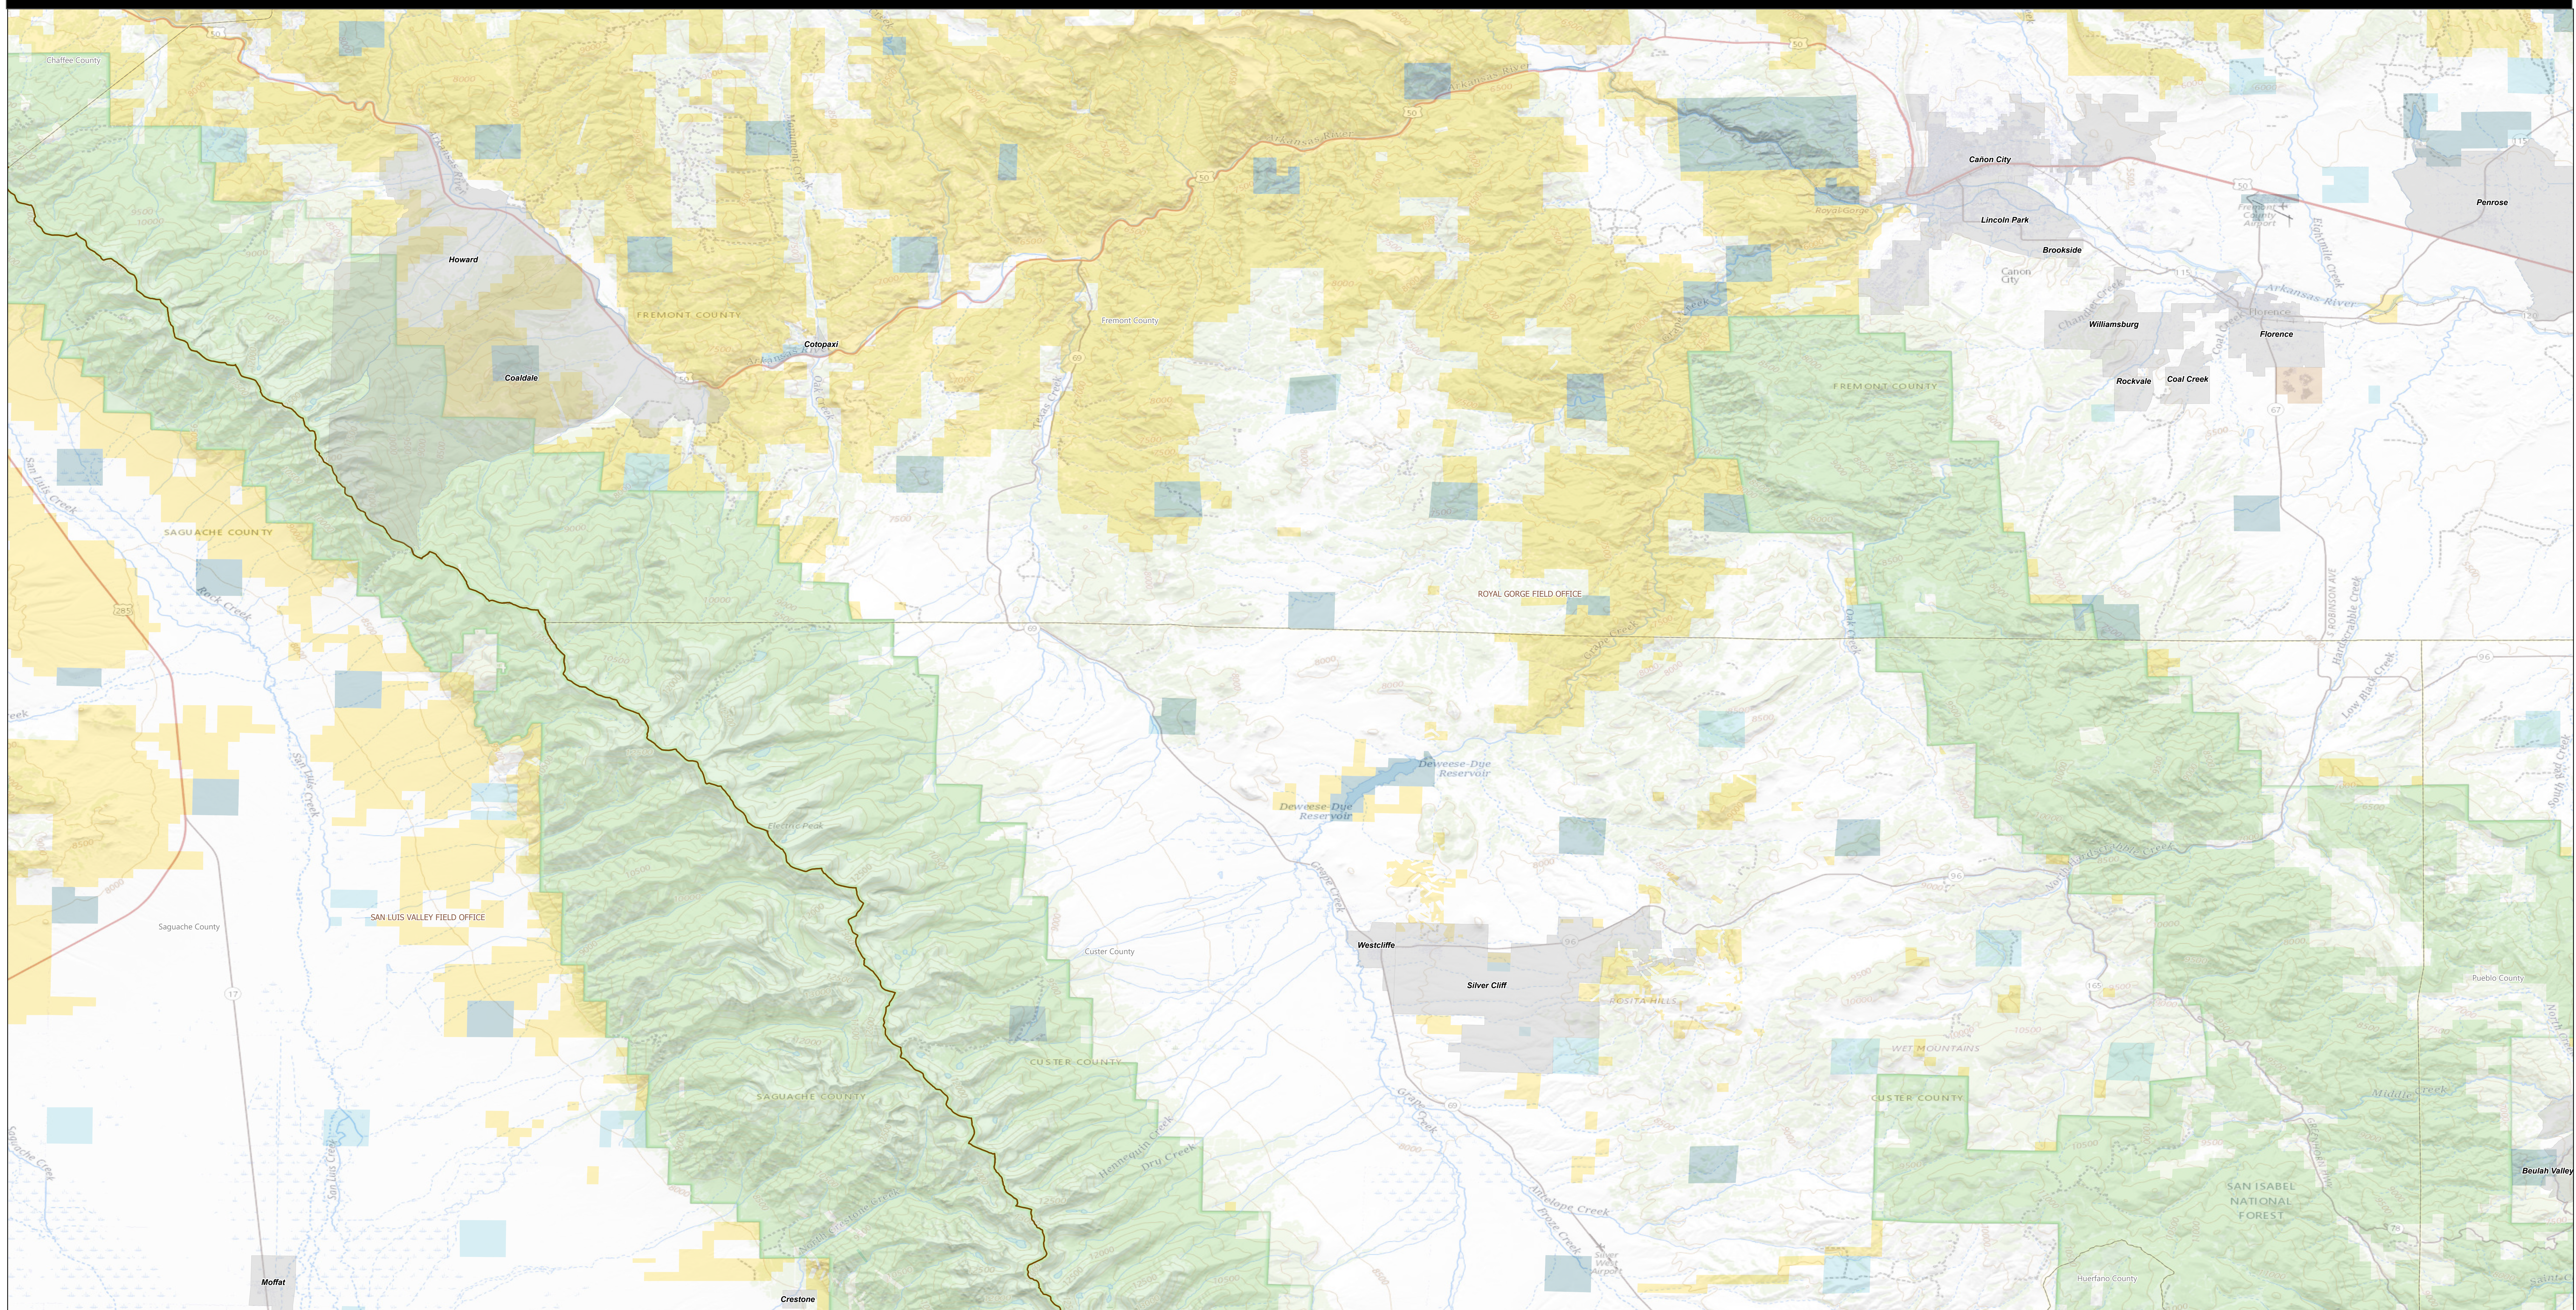

Canon City

Surface Management Agency - Land Manager	
Bureau of Land Management	Bureau of Reclamation
Indian Reservation	

Bankhead-Jones Land Use Lands	Military Reservation	National Park Service	Private	US Forest Service	National Grasslands	Colorado Boundary	County Boundaries
State, County, City, Acres	Other Federal	State	Bankhead-Jones Land Use Lands	US Fish and Wildlife Service	BLM Field Office Area Boundaries	Colorado City Boundaries	

No warranty is made by the Bureau of Land Management as to the accuracy, reliability, or completeness of these data. Original data were compiled from various sources. This information may not meet National Map Accuracy Standards. This project was developed through digital means and may be updated without notice.

Map created by BLM CO Fire and Aviation