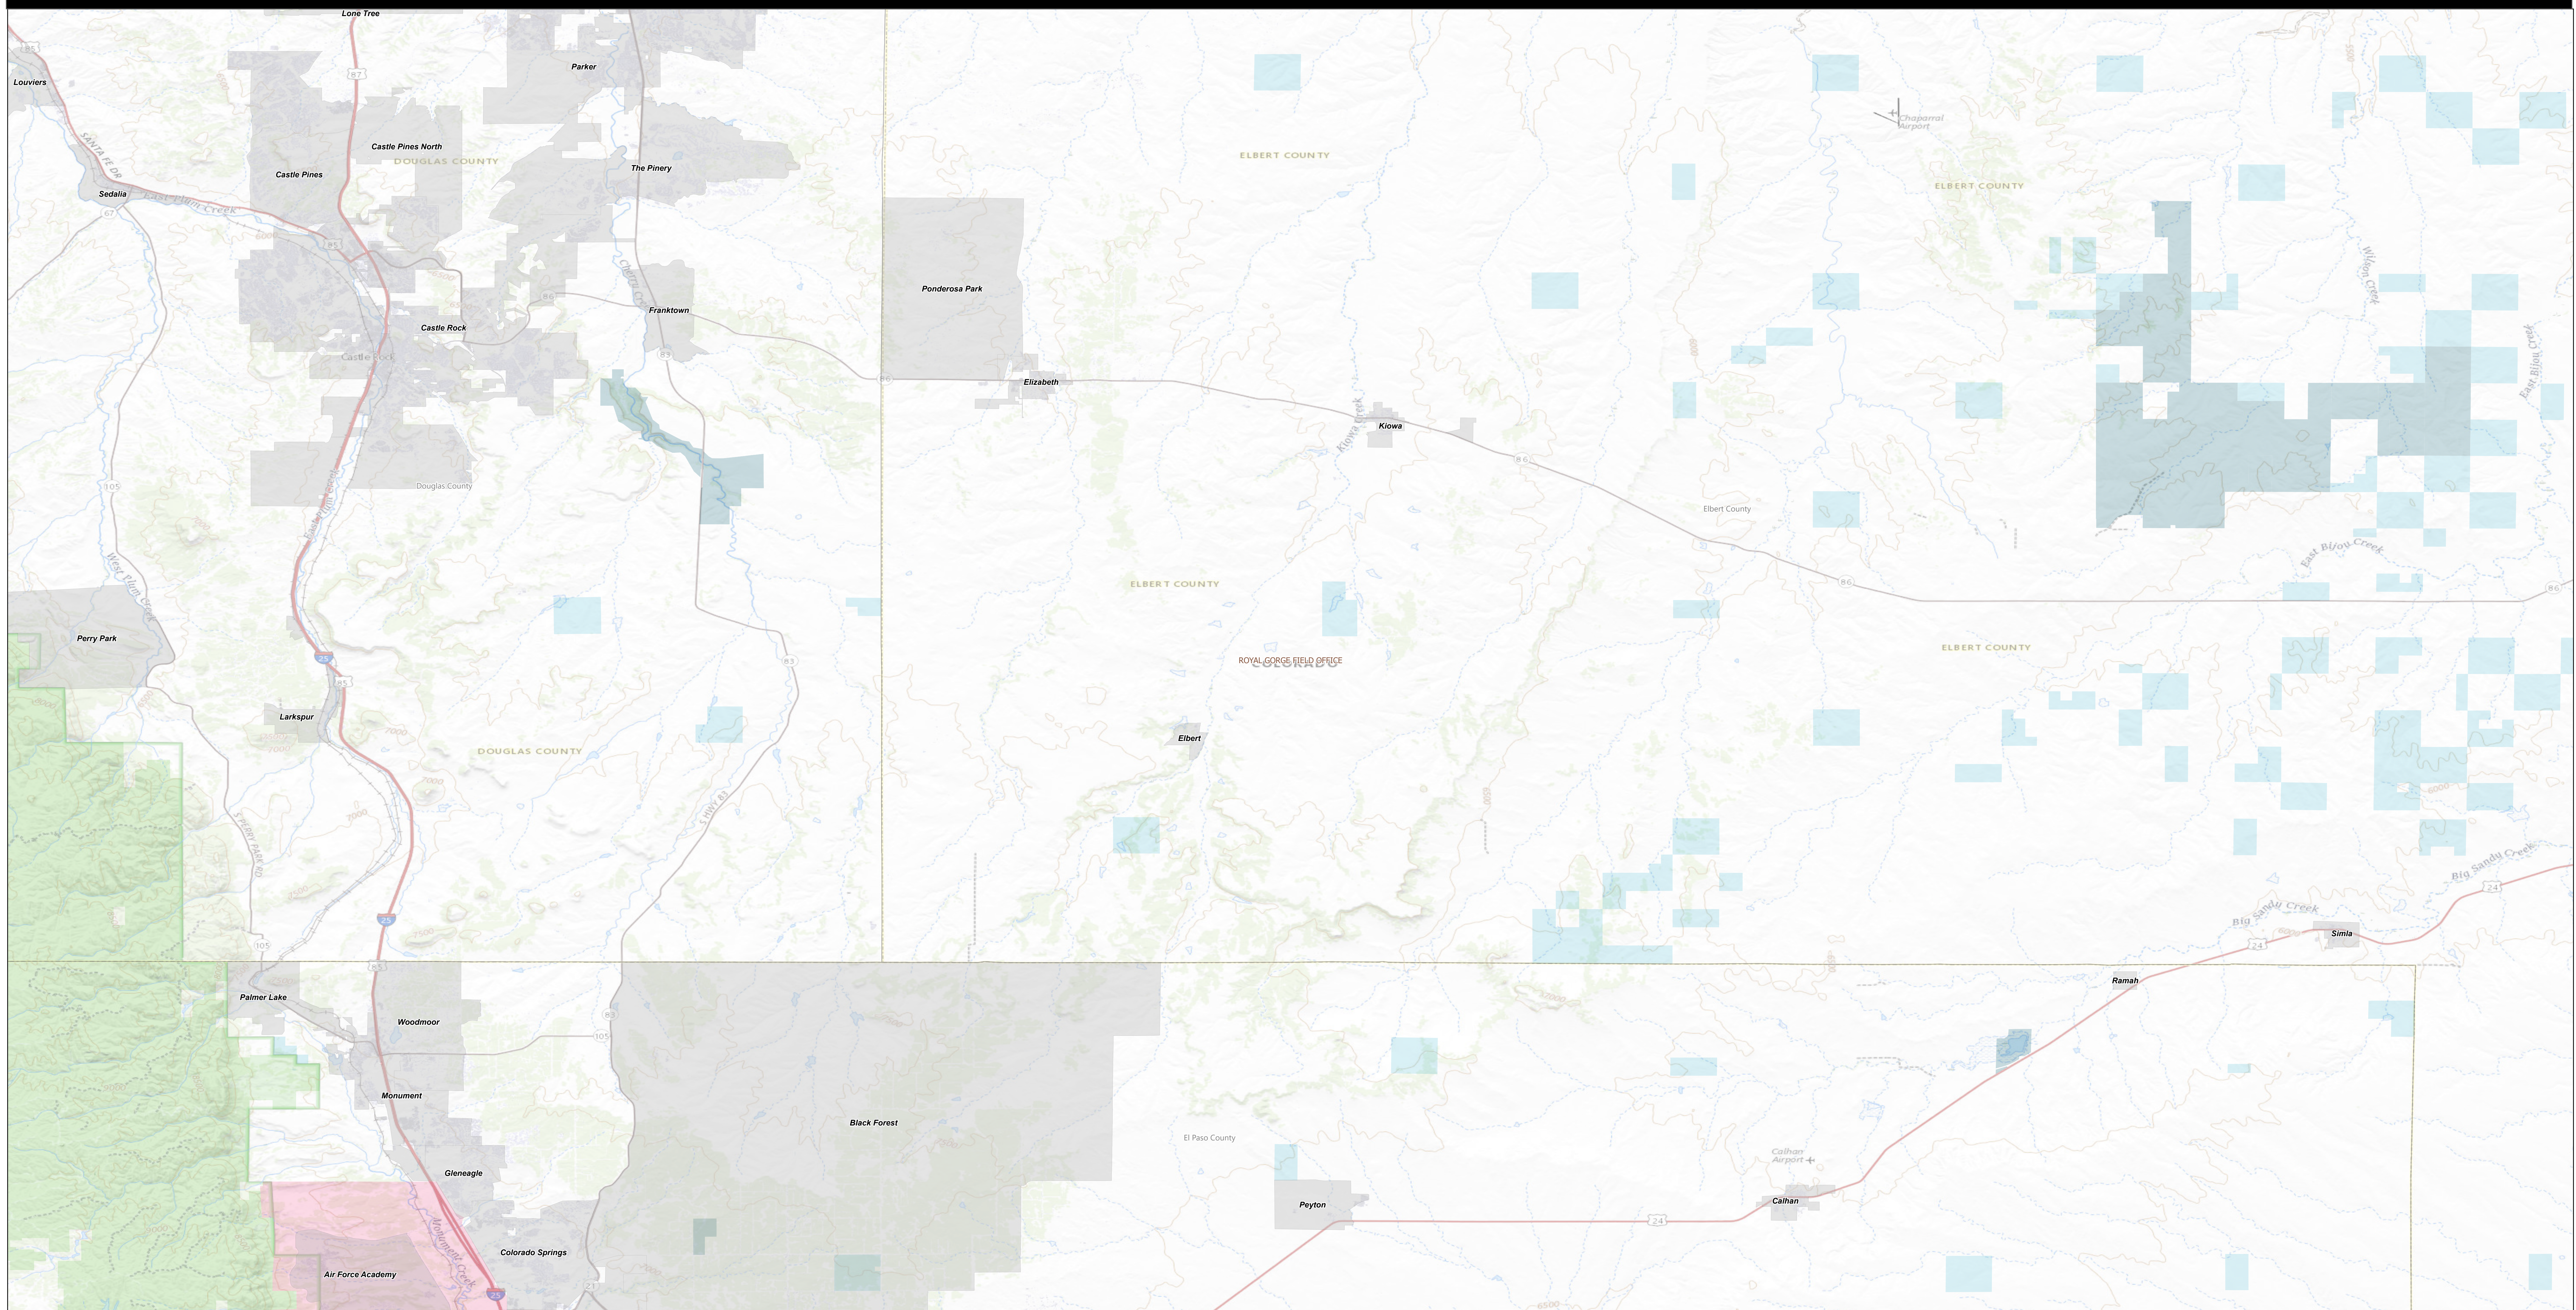

Castle Rock

1:100,000

Surface Management Agency - Land Manager	Bankhead-Jones Land Use Lands	Military Reservation	National Park Service	Private	US Forest Service	National Grasslands	Colorado Boundary	County Boundaries
Bureau of Land Management	Bureau of Reclamation	State, County, City, Acres	Other Federal	State	Bankhead-Jones Land Use Lands	US Fish and Wildlife Service	BLM Field Office Area Boundaries	Colorado City Boundaries
Indian Reservation								

No warranty is made by the Bureau of Land Management as to the accuracy, reliability, or completeness of these data. Original data were compiled from various sources. This information may not meet National Map Accuracy Standards. This project was developed through digital means and may be subject without notice.

Map created by BLM CO Fire and Aviation, 2024