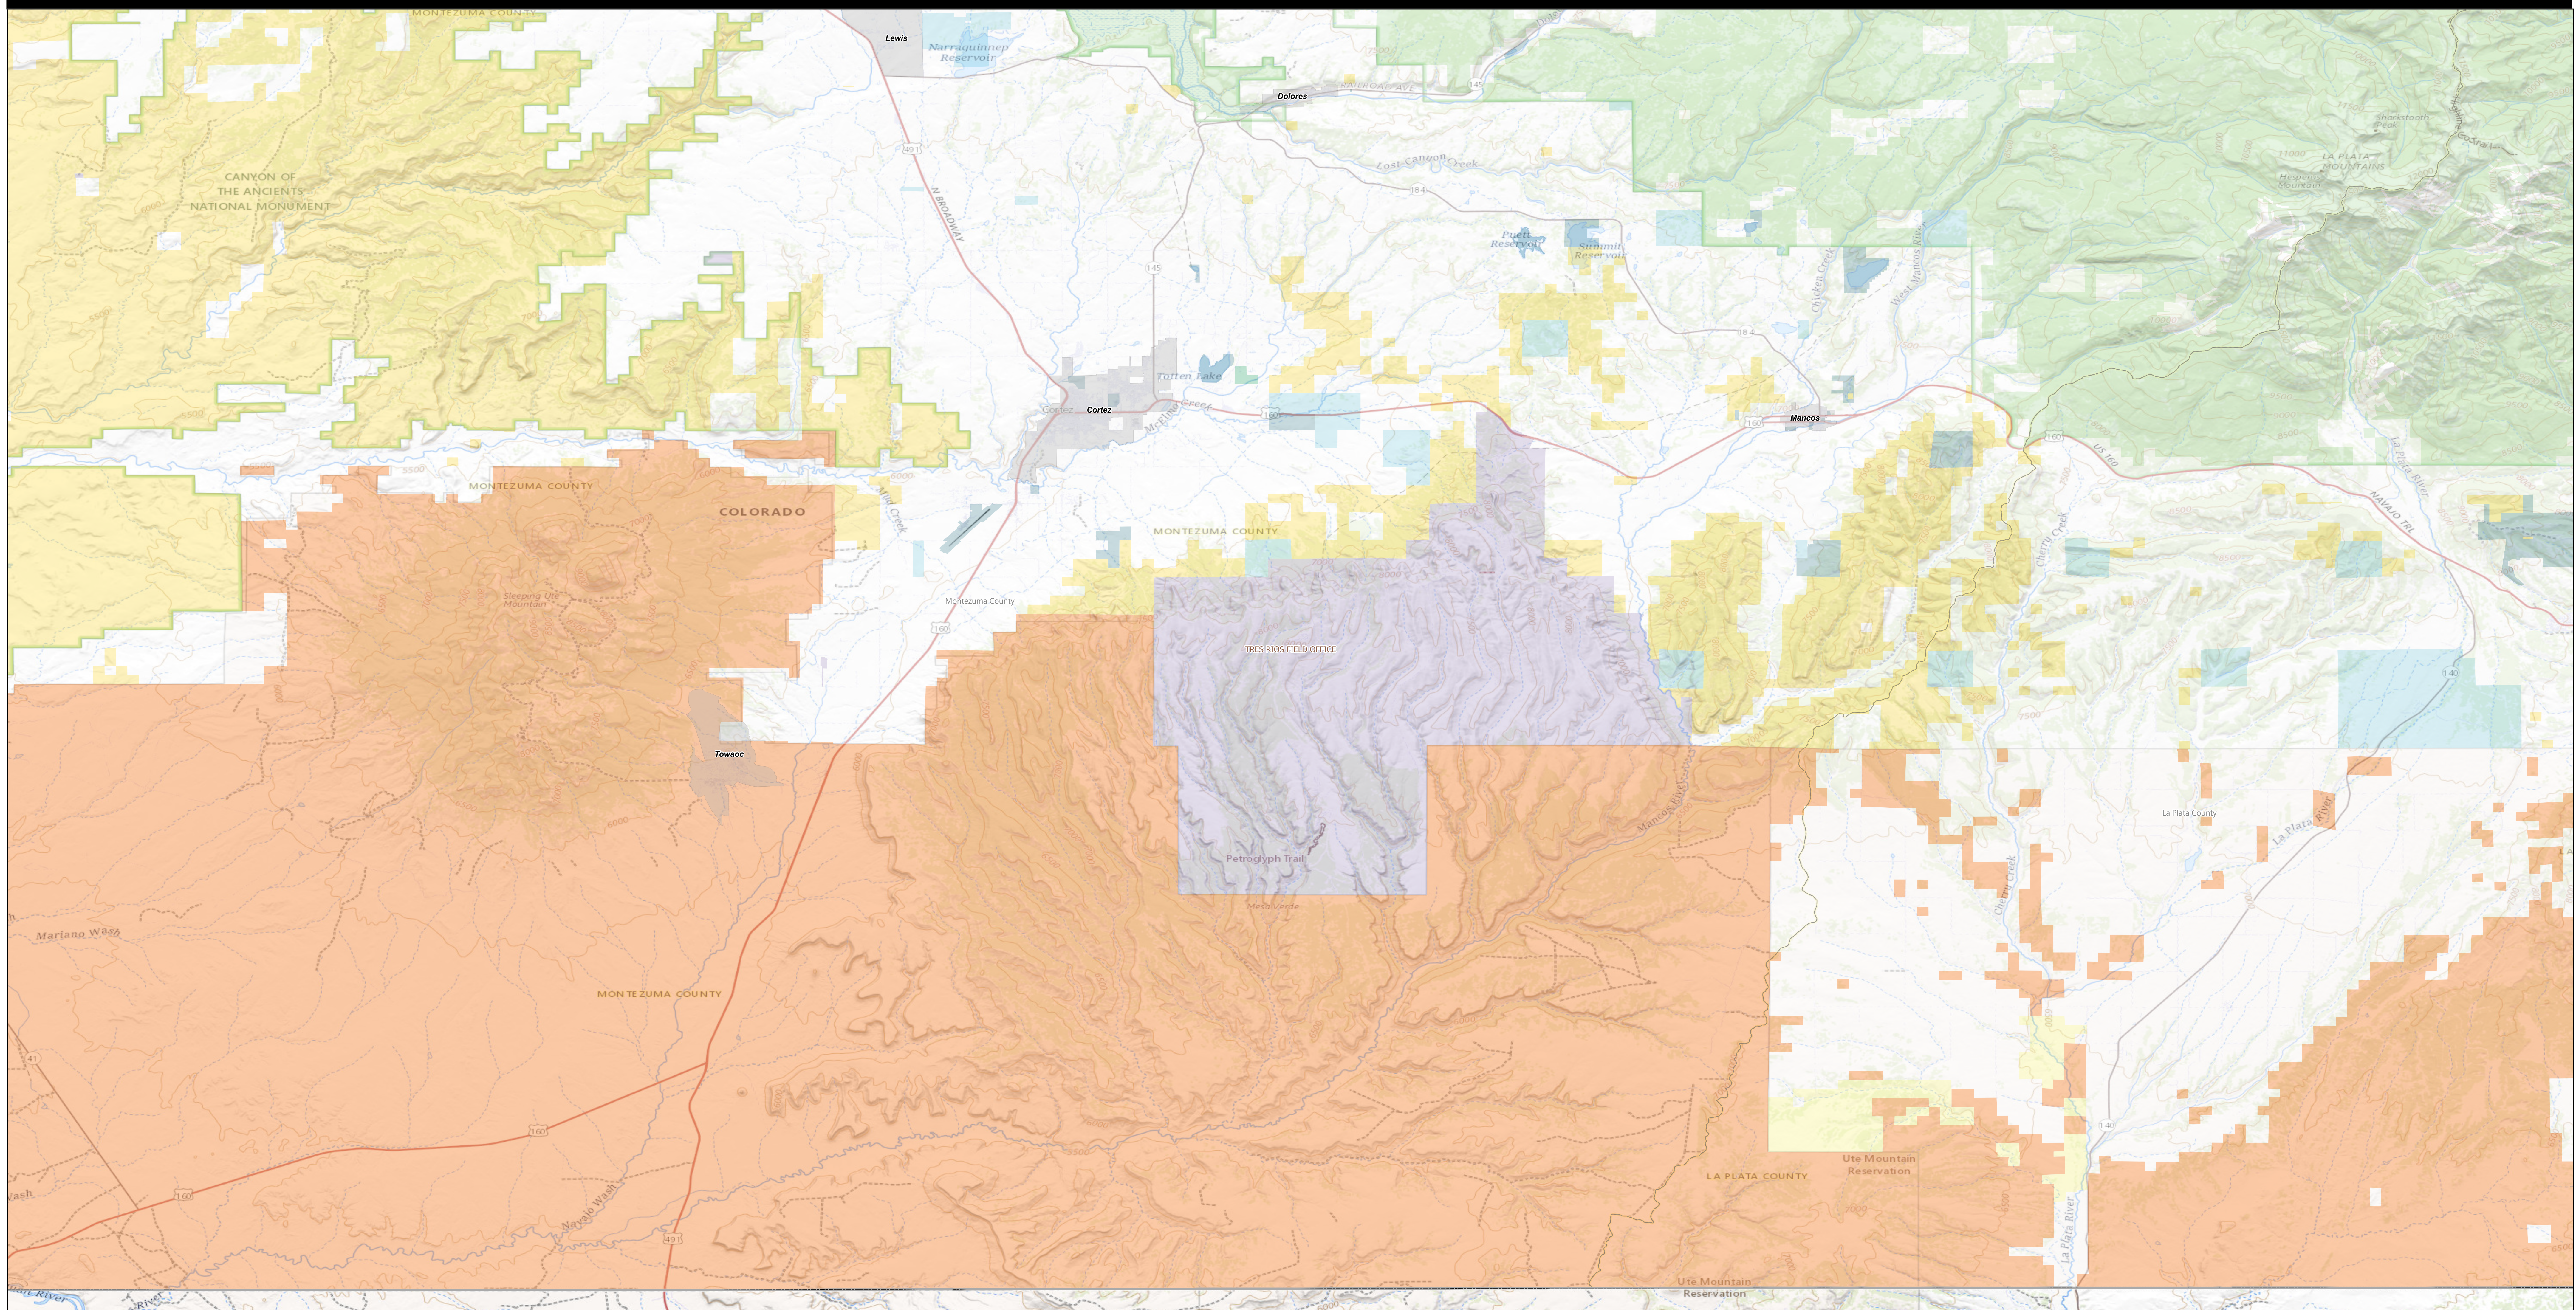

# Cortez

Surface Management Agency - Land Manager	
Bureau of Land Management	Bureau of Reclamation
Indian Reservation	National Park Service
Private	US Forest Service
National Grasslands	Colorado Boundary
Military Reservation	County Boundaries
Bankhead-Jones Land Use Lands	State, County, City, Acres
Other Federal	State
US Fish and Wildlife Service	BLM Field Office Area Boundaries
Bankhead-Jones Land Use Lands	Colorado City Boundaries

No warranty is made by the Bureau of Land Management as to the accuracy, reliability, or completeness of these data. Original data were compiled from various sources. This information may not meet National Map Accuracy Standards. This project was developed through digital means and may be subject to change without notice.

Map created by BLM CO Fire and Aviation, 2024