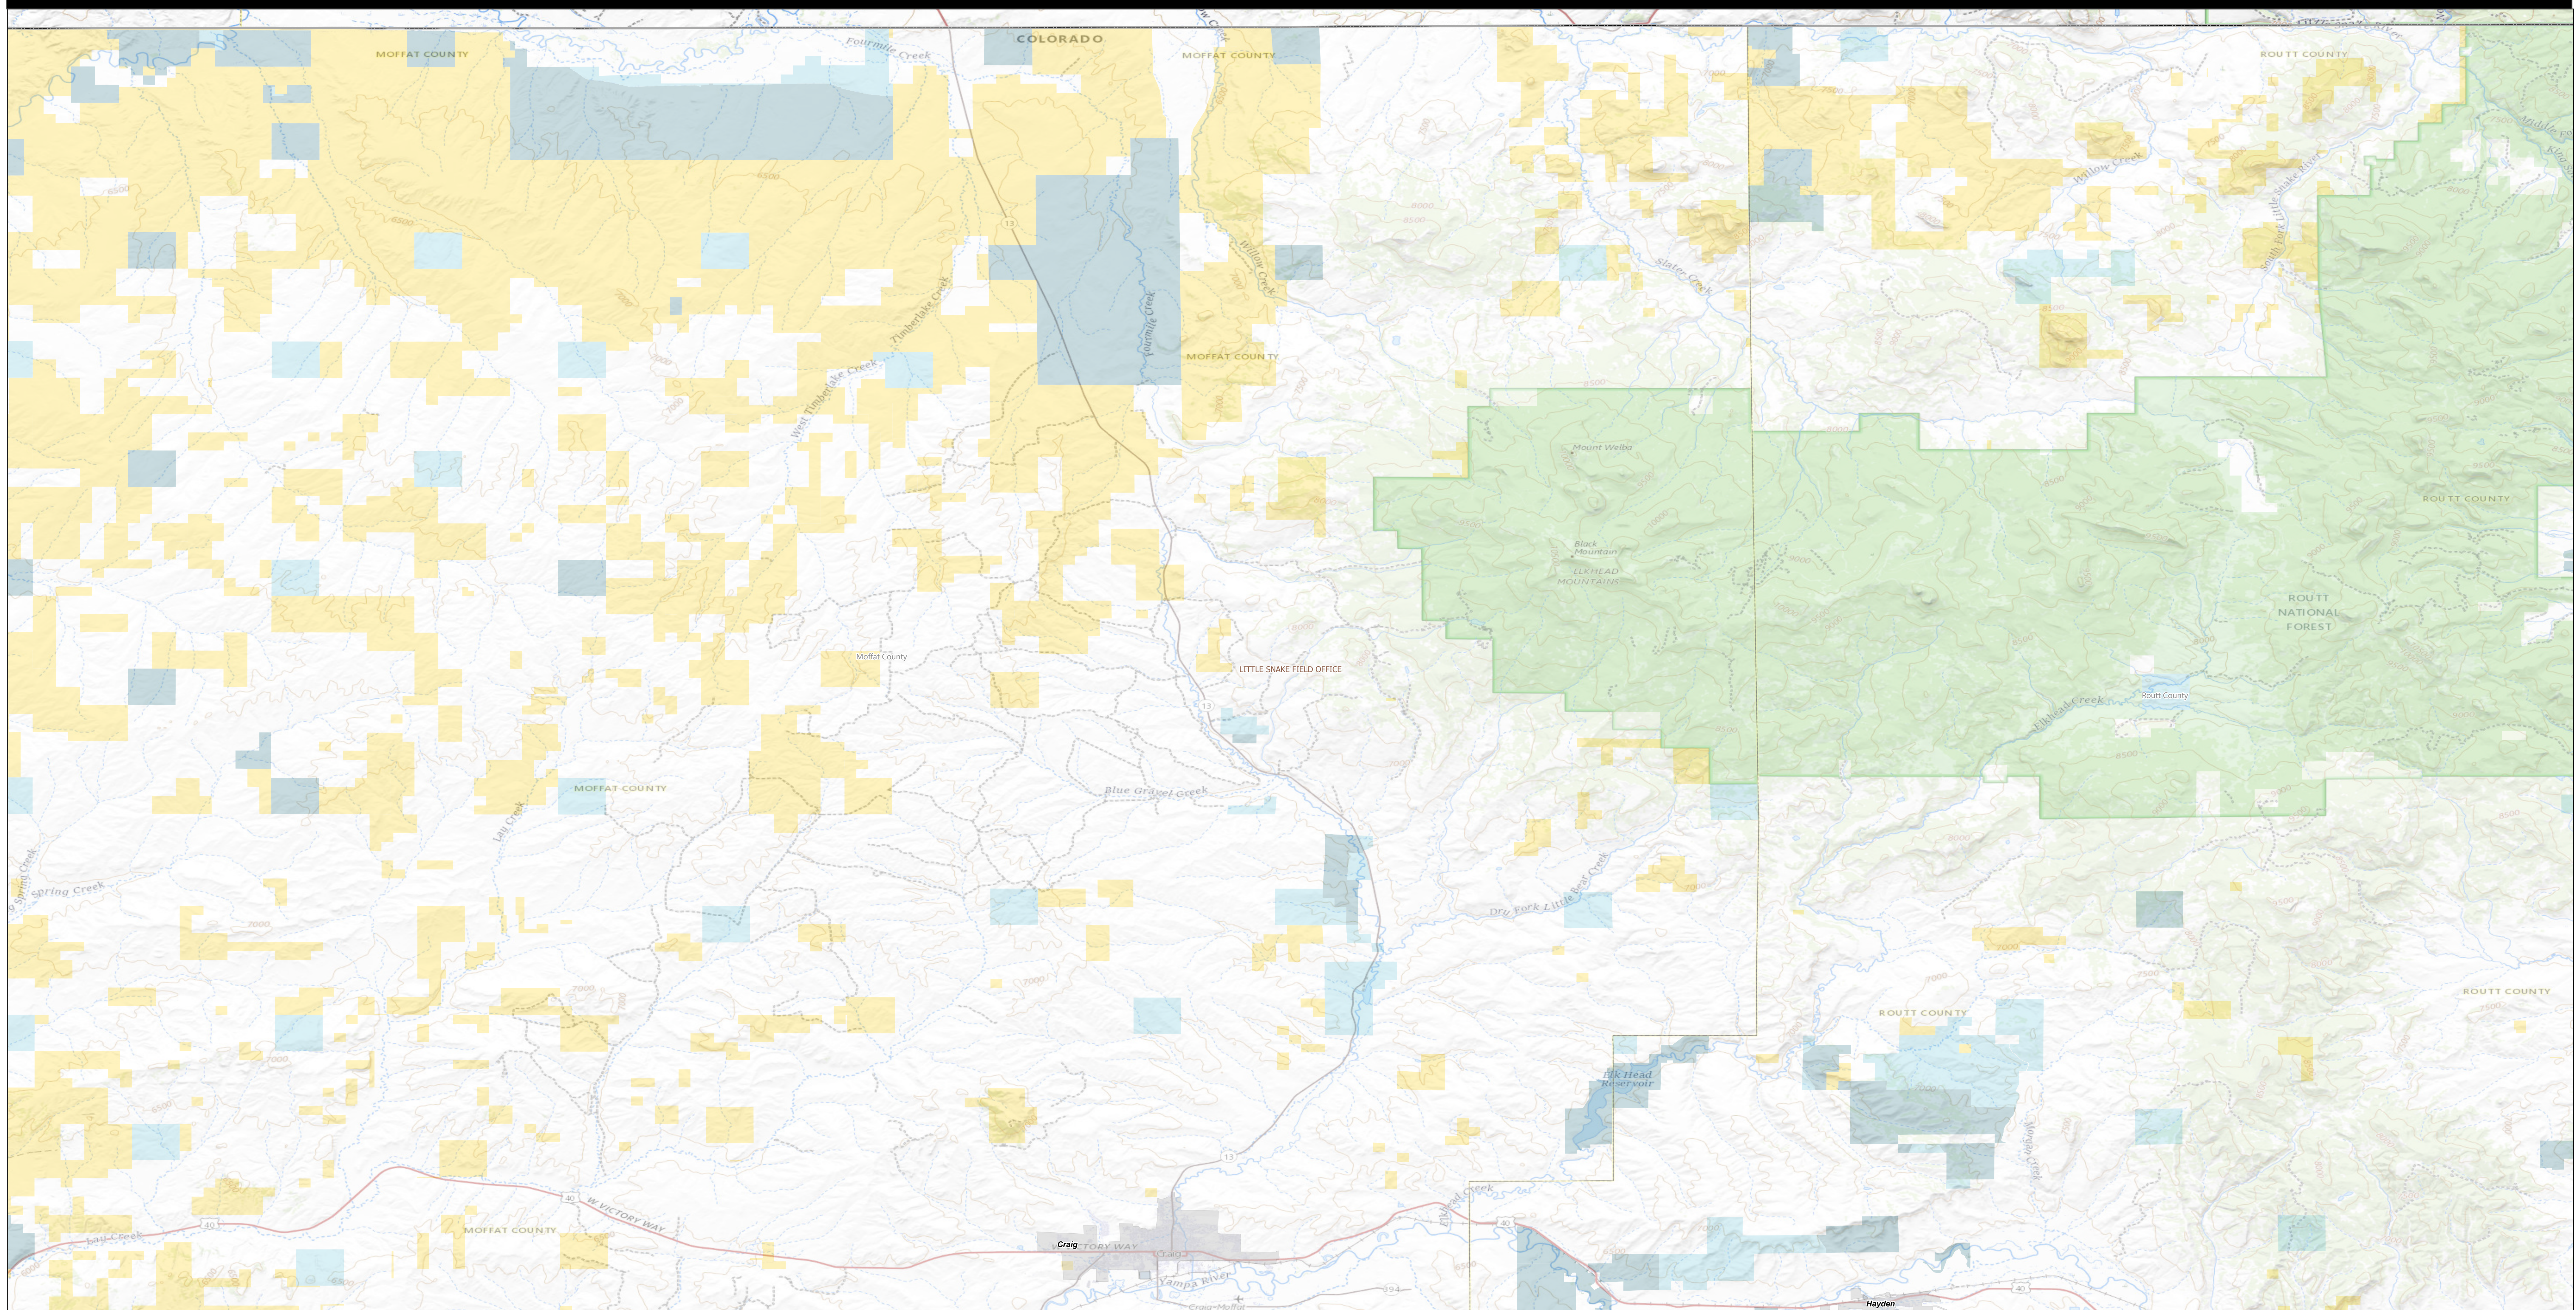

Craig

1:100,000

Surface Management Agency - Land Manager	Bankhead-Jones Land Use Lands	Military Reservation	National Park Service	Private	US Forest Service	National Grasslands	Colorado Boundary	County Boundaries
Bureau of Land Management	Bureau of Reclamation	State, County, City, Acres	Other Federal	State	Bankhead-Jones Land Use Lands	US Fish and Wildlife Service	BLM Field Office Area Boundaries	Colorado City Boundaries
Indian Reservation								

No warranty is made by the Bureau of Land Management as to the accuracy, reliability, or completeness of these data. Original data were compiled from various sources. This information may not meet National Map Accuracy Standards. This project was developed through digital means and may be updated without notice.

Map created by BLM CO Fire and Aviation, 2024