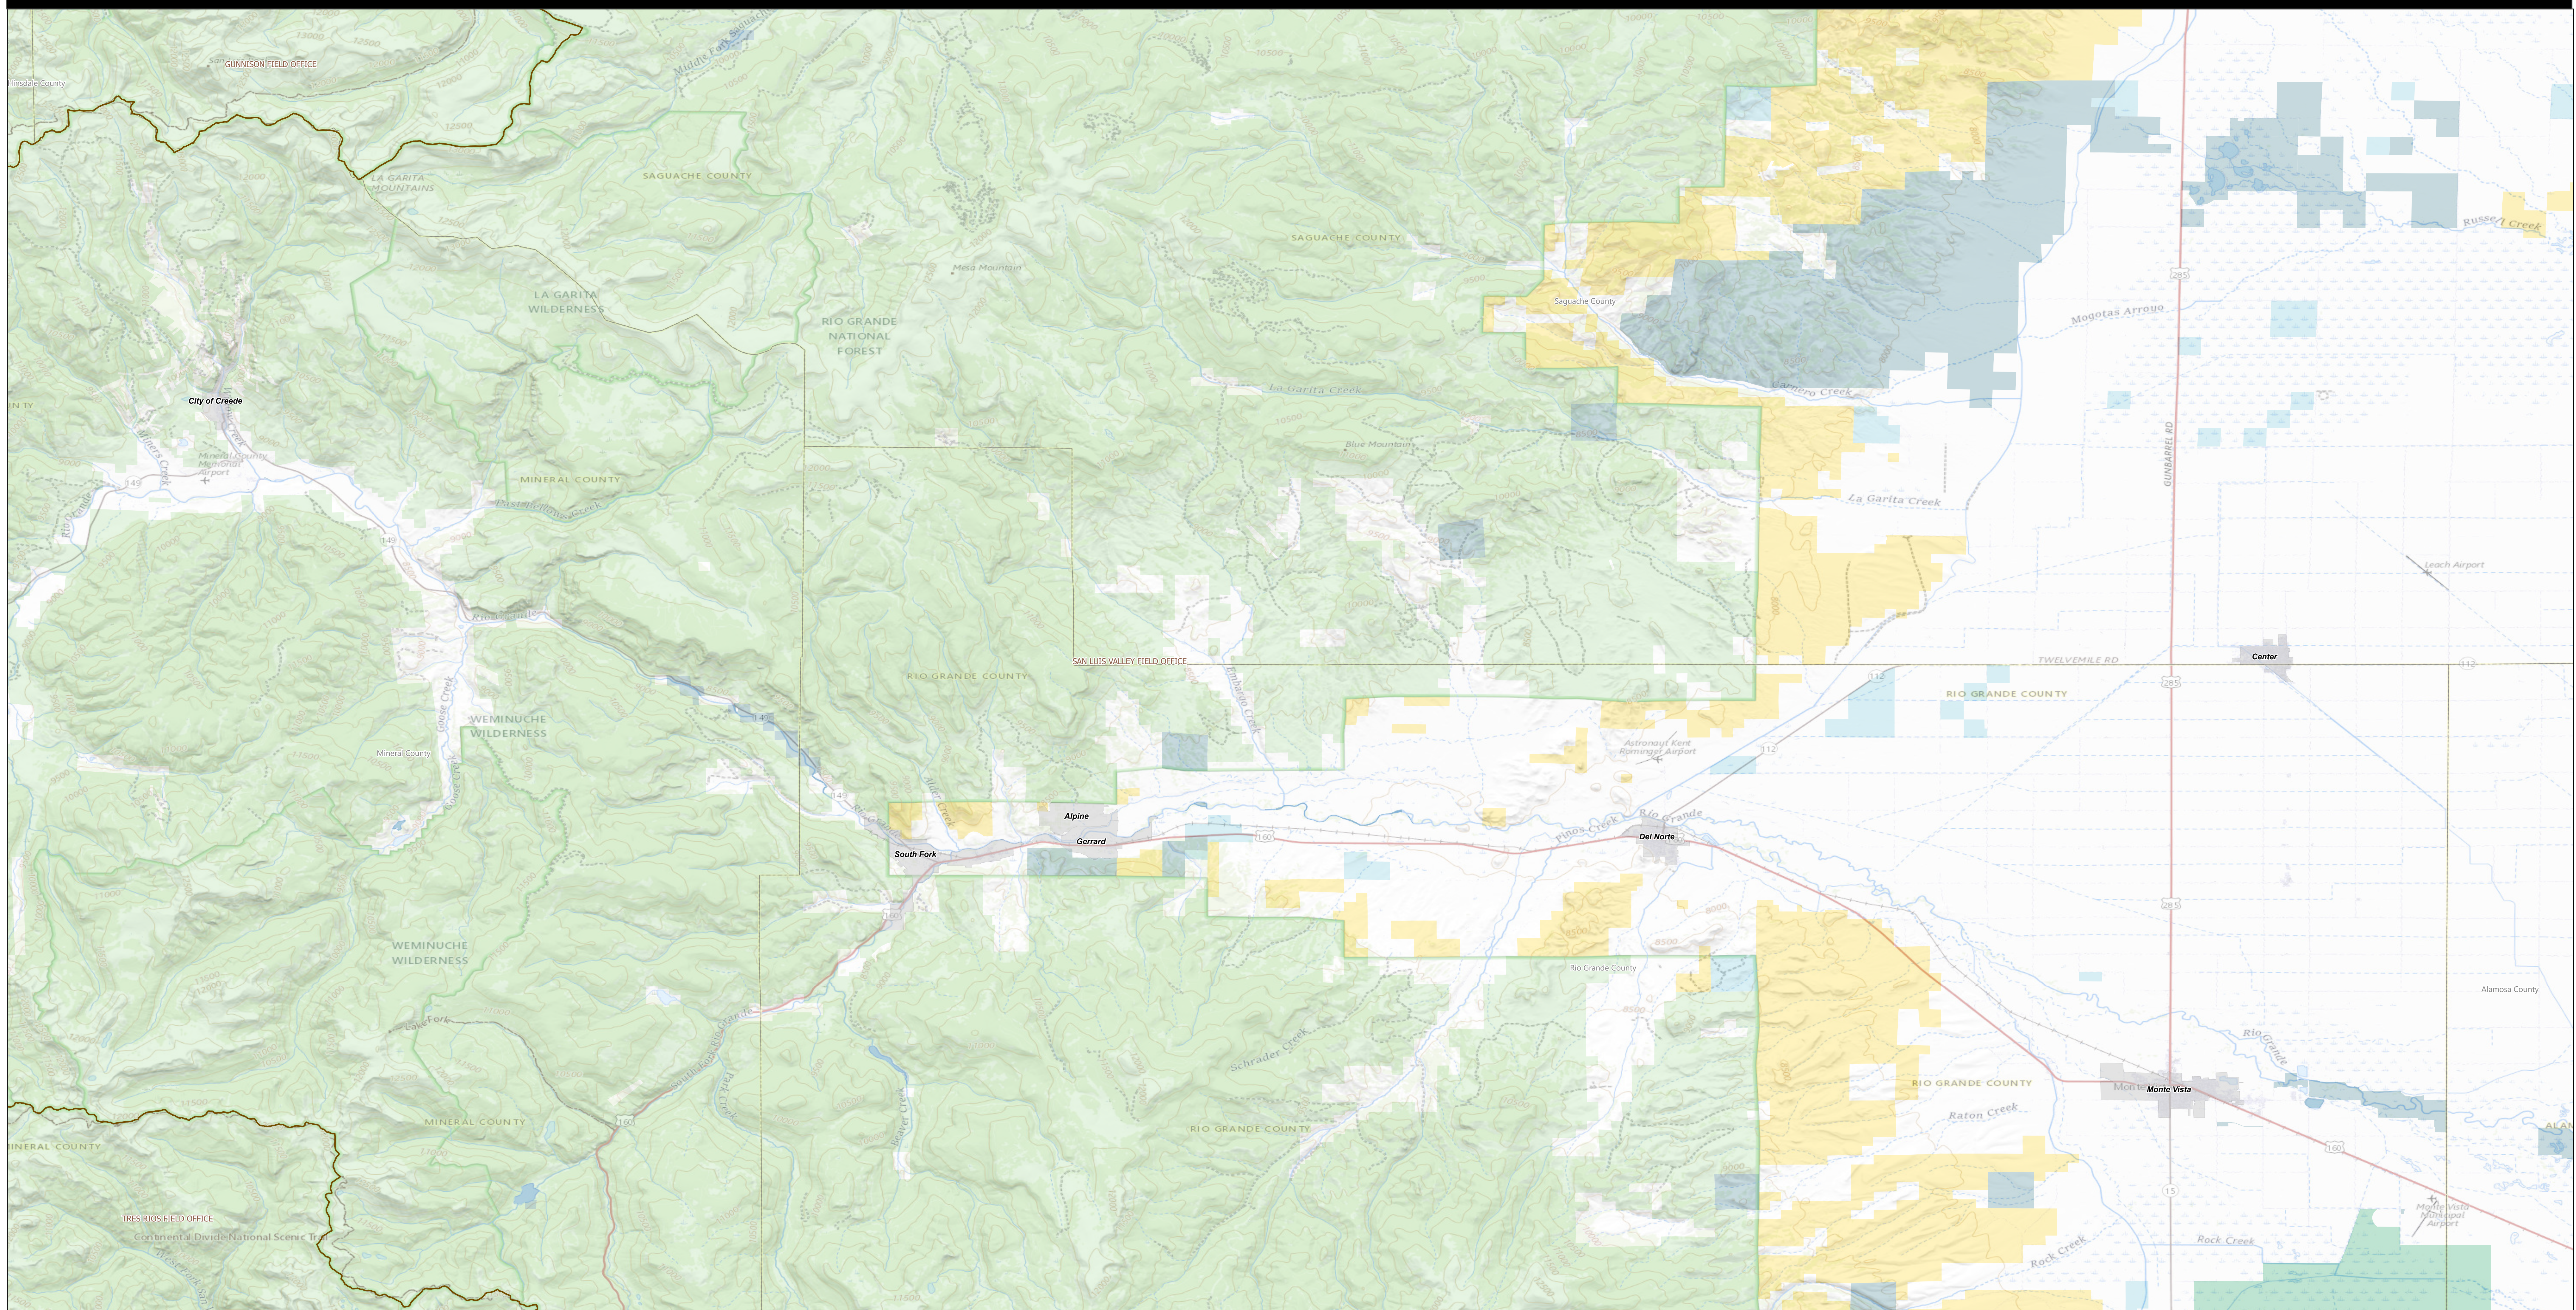

Del Norte

1:100,000

Surface Management Agency - Land Manager	Bankhead-Jones Land Use Lands	Military Reservation	National Park Service	Private	US Forest Service	National Grasslands	Colorado Boundary	County Boundaries
Bureau of Land Management	Bureau of Reclamation	State, County, City, Acres	Other Federal	State	Bankhead-Jones Land Use Lands	US Fish and Wildlife Service	BLM Field Office Area Boundaries	Colorado City Boundaries
Indian Reservation								

No warranty is made by the Bureau of Land Management as to the accuracy, reliability, or completeness of these data. Original data were compiled from various sources. This information may not meet National Map Accuracy Standards. This project was developed through digital means and may be updated without notice.

Map created by BLM CO Fire and Aviation, 2024