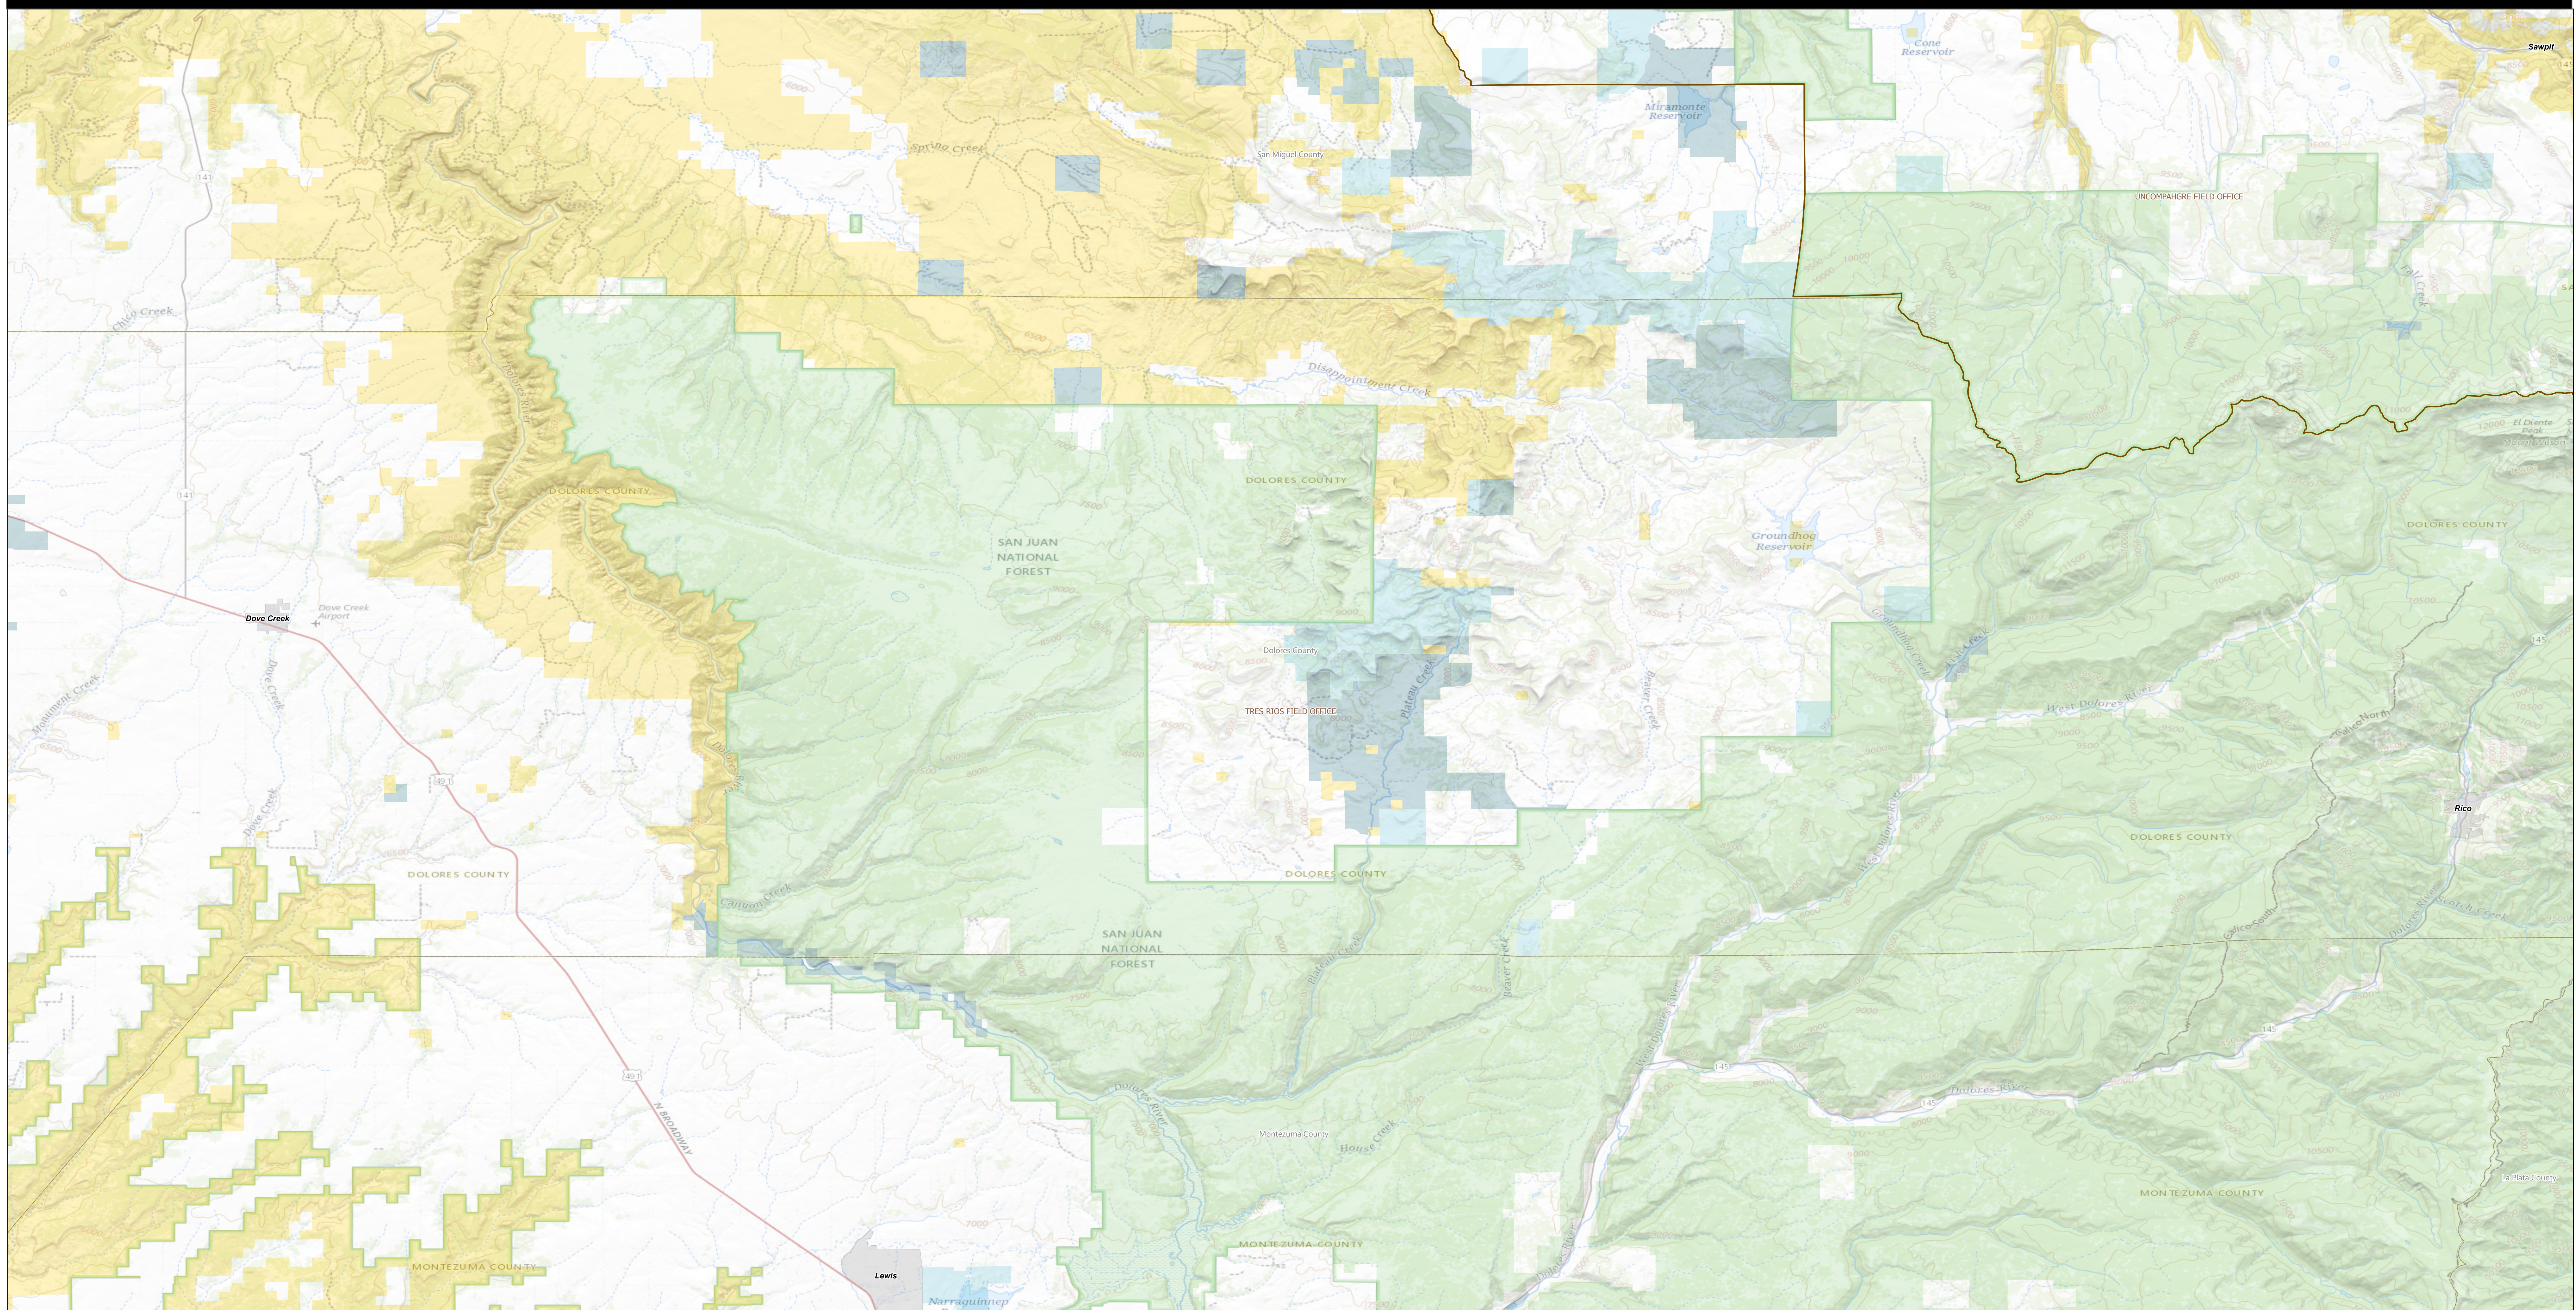

Dove Creek

1:100,000

Surface Management Agency - Land Manager		Bankhead-Jones Land Use Lands		Military Reservation		National Park Service		Private		US Forest Service		National Grasslands		Colorado Boundary		County Boundaries	
Bureau of Land Management	Bureau of Reclamation	Indian Reservation	State, County, City, Acres	Other Federal	State	Bankhead-Jones Land Use Lands	US Fish and Wildlife Service	Colorado Boundary	County Boundaries	Colorado City Boundaries							

No warranty is made by the Bureau of Land Management as to the accuracy, reliability, or completeness of these data. Original data were compiled from various sources. This information may not meet National Map Accuracy Standards. This project was developed through digital means and may be updated without notice.

Map created by BLM CO Fire and Aviation, 2024