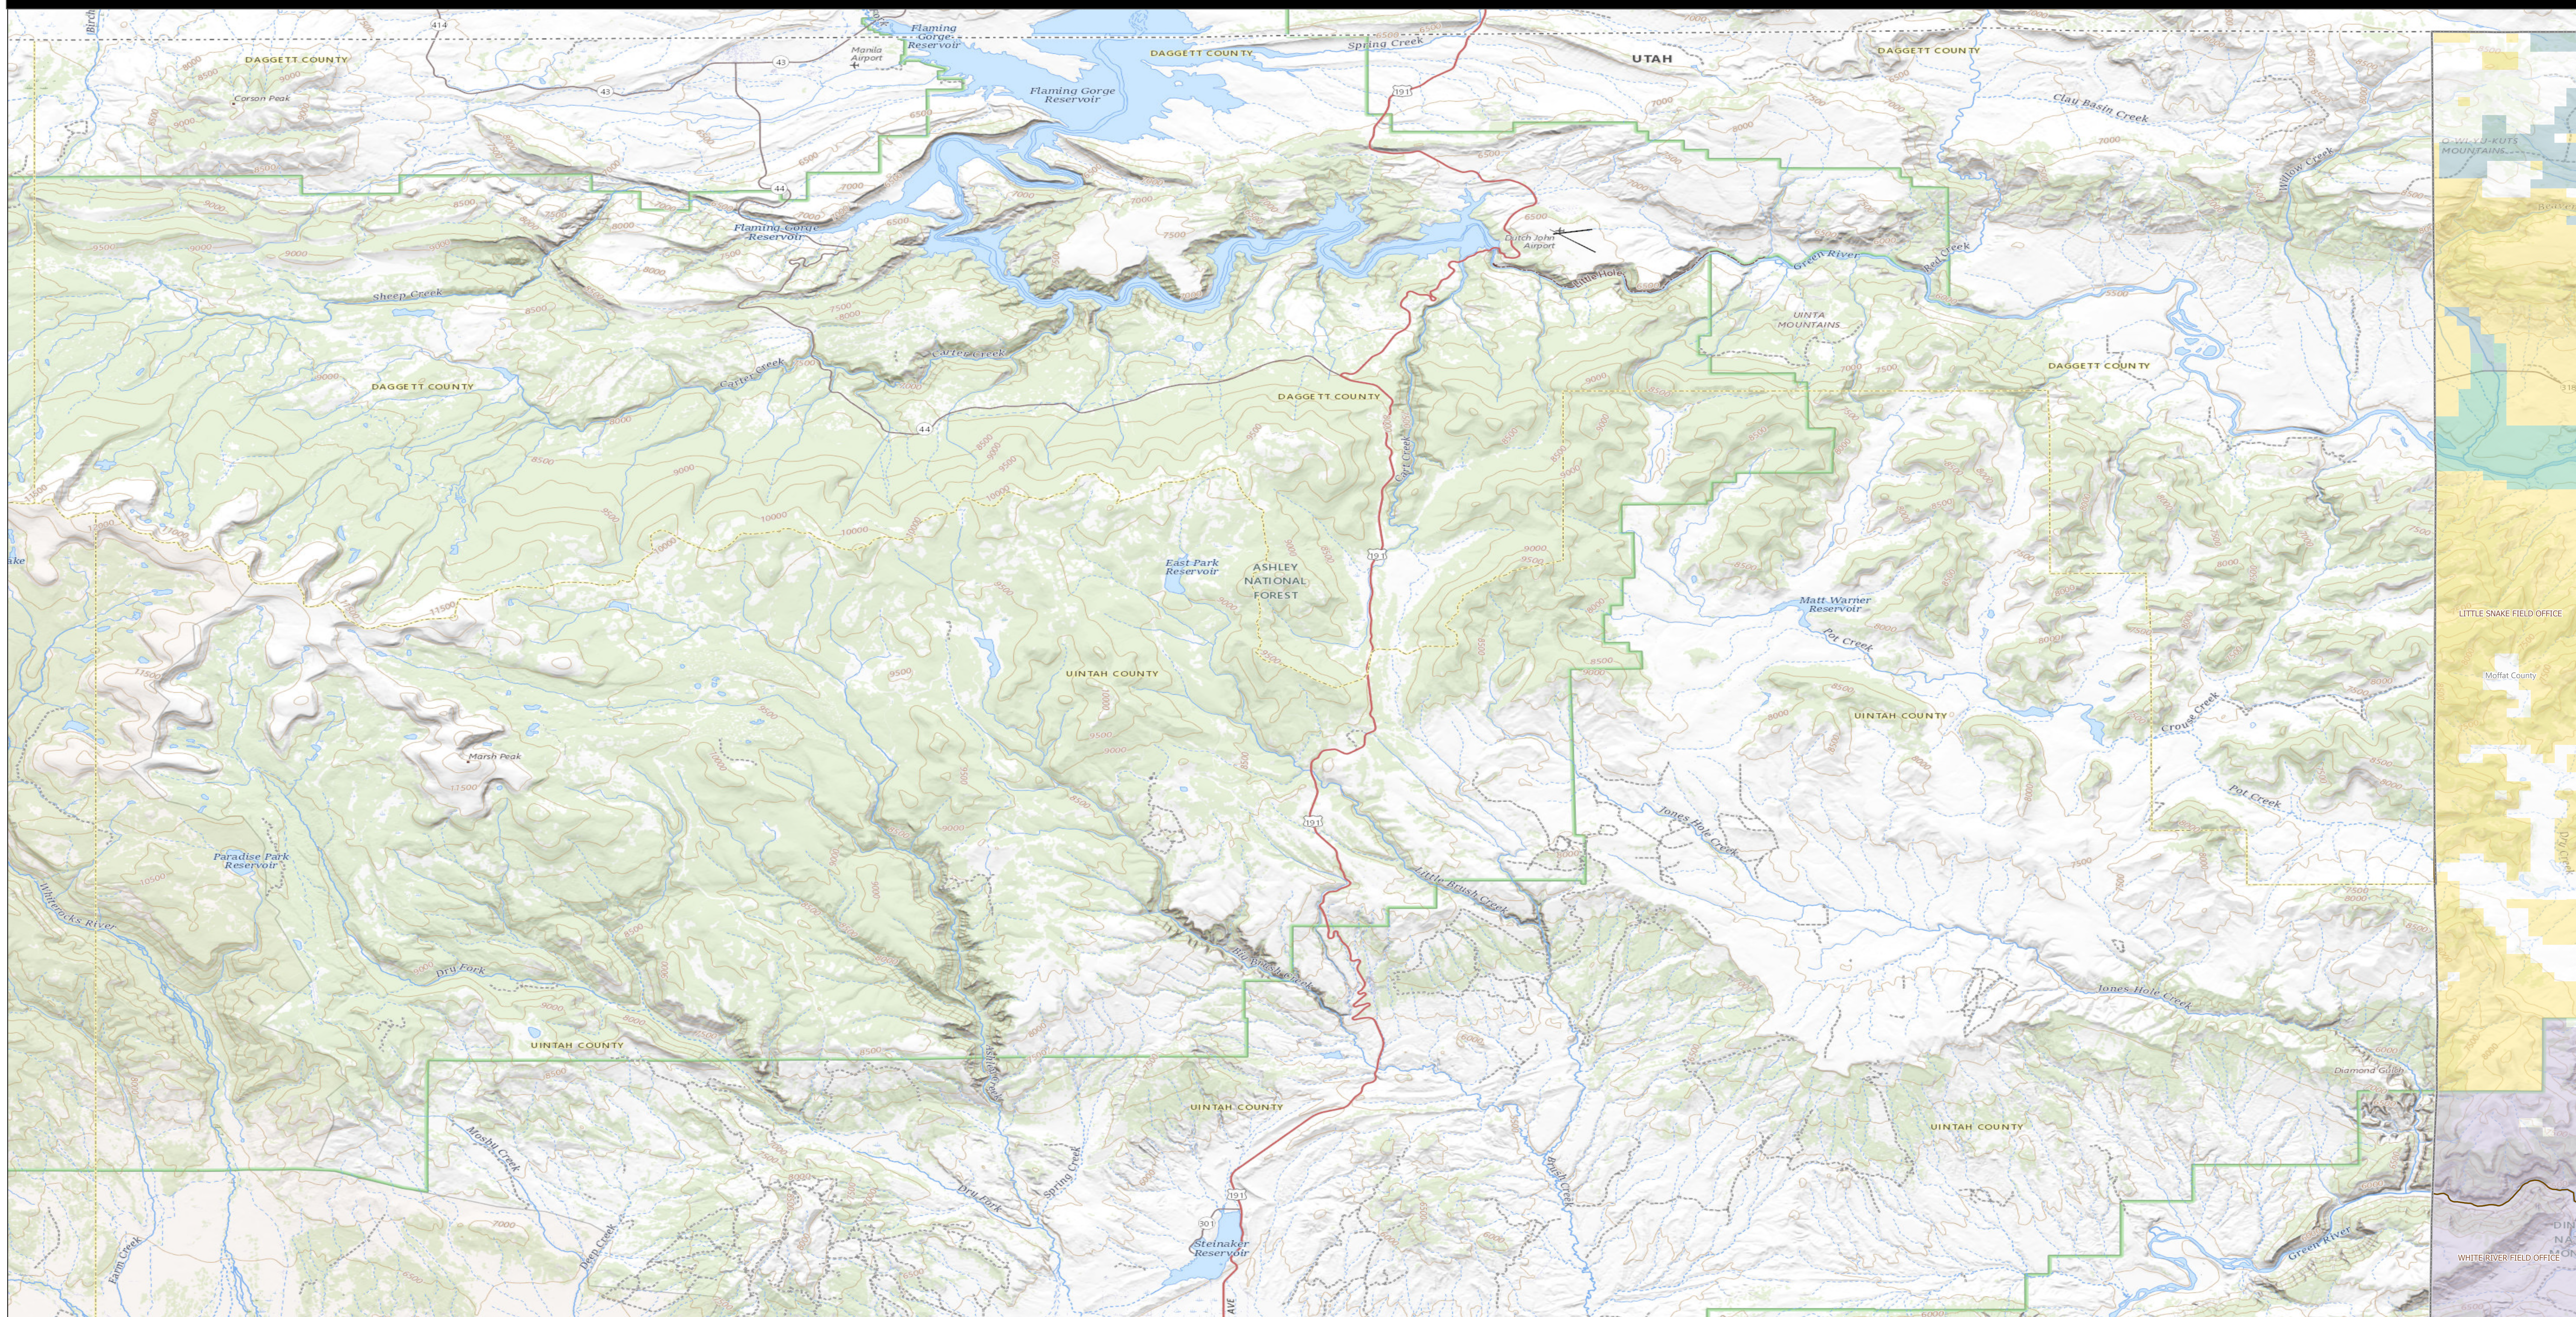

# Dutch John

1:100,000

Surface Management Agency - Land Manager	
Bureau of Land Management	Bankhead-Jones Land Use Lands
Bureau of Reclamation	Military Reservation
Indian Reservation	National Park Service
	Private
	US Forest Service
	National Grasslands
	Colorado Boundary
	County Boundaries
	State, County, City, Acres
	Other Federal
	State
	Bankhead-Jones Land Use Lands
	US Fish and Wildlife Service
	BLM Field Office Area Boundaries
	Colorado City Boundaries

No warranty is made by the Bureau of Land Management as to the accuracy, reliability, or completeness of these data. Original data were compiled from various sources. This information may not meet National Map Accuracy Standards. This project was developed through digital means and may be updated without notice.

Map created by BLM CO Fire and Aviation, 2024