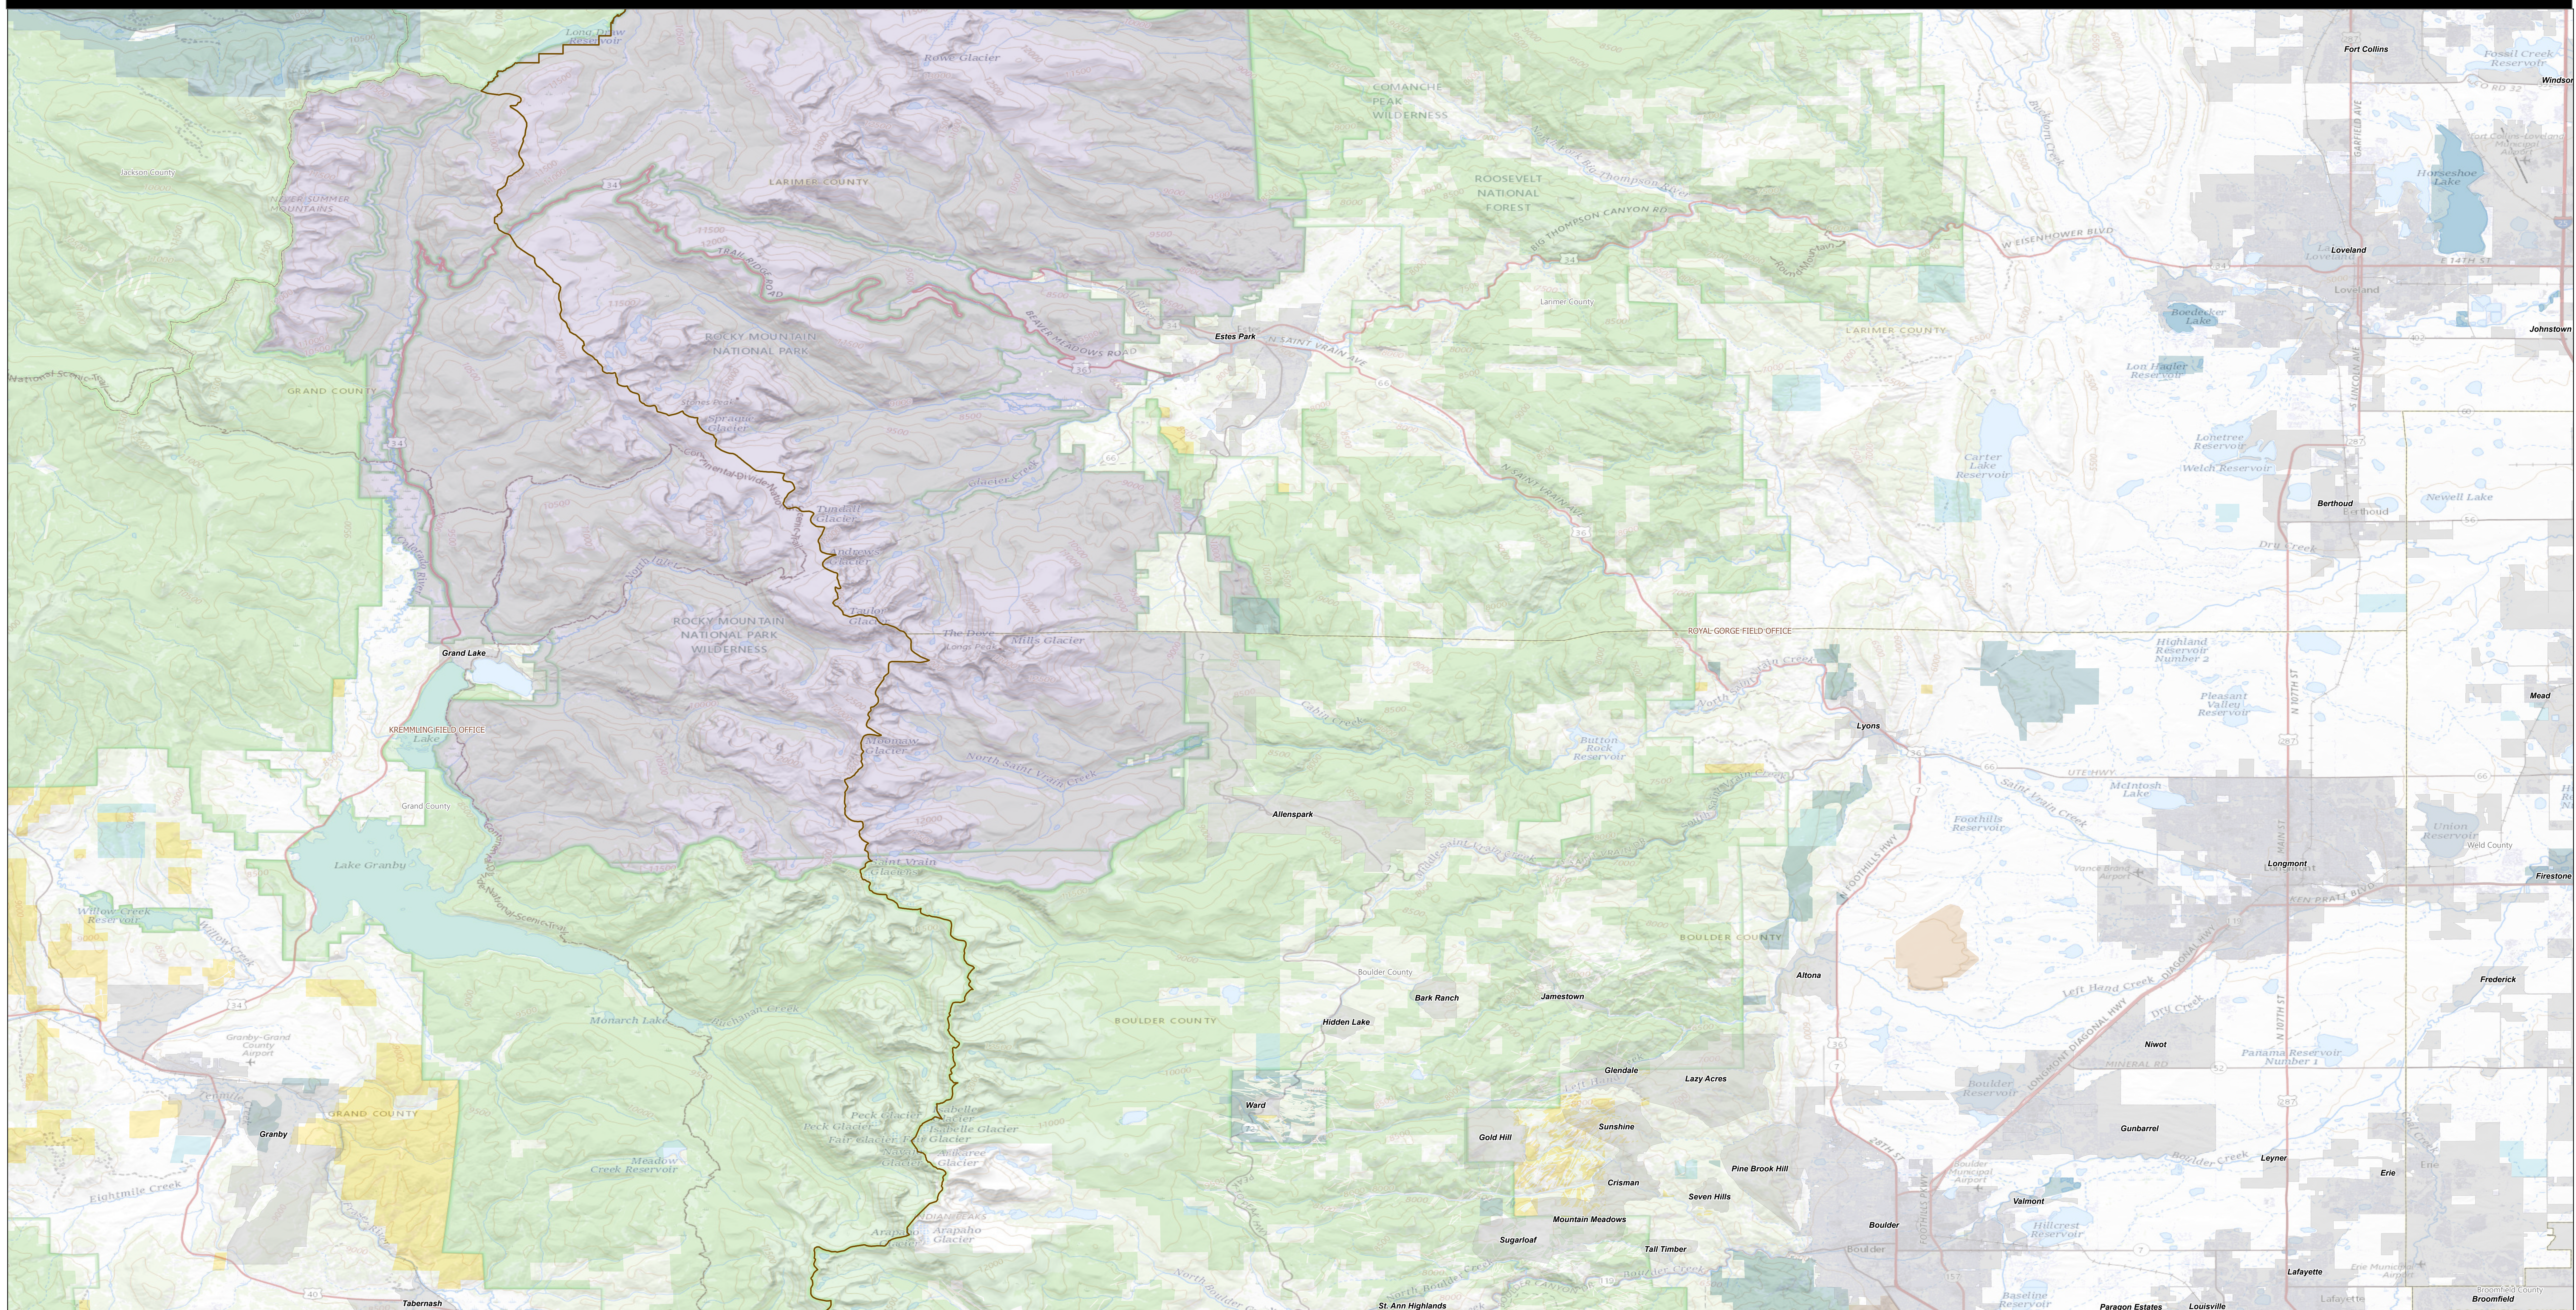

# Estes Park

1:100,000

Surface Management Agency - Land Manager	
	Bureau of Land Management
	Bureau of Reclamation
	Indian Reservation
	Bankhead-Jones Land Use Lands
	Military Reservation
	National Park Service
	Private
	US Forest Service
	National Grasslands
	Colorado Boundary
	County Boundaries
	State, County, City, Acres
	Other Federal
	State
	Bankhead-Jones Land Use Lands
	US Fish and Wildlife Service
	BLM Field Office Area Boundaries
	Colorado City Boundaries

No warranty is made by the Bureau of Land Management as to the accuracy, reliability, or completeness of these data. Original data were compiled from various sources. This information may not meet National Map Accuracy Standards. This project was developed through digital means and may be subject to update without notice.

Map created by BLM CO Fire and Aviation, 2020