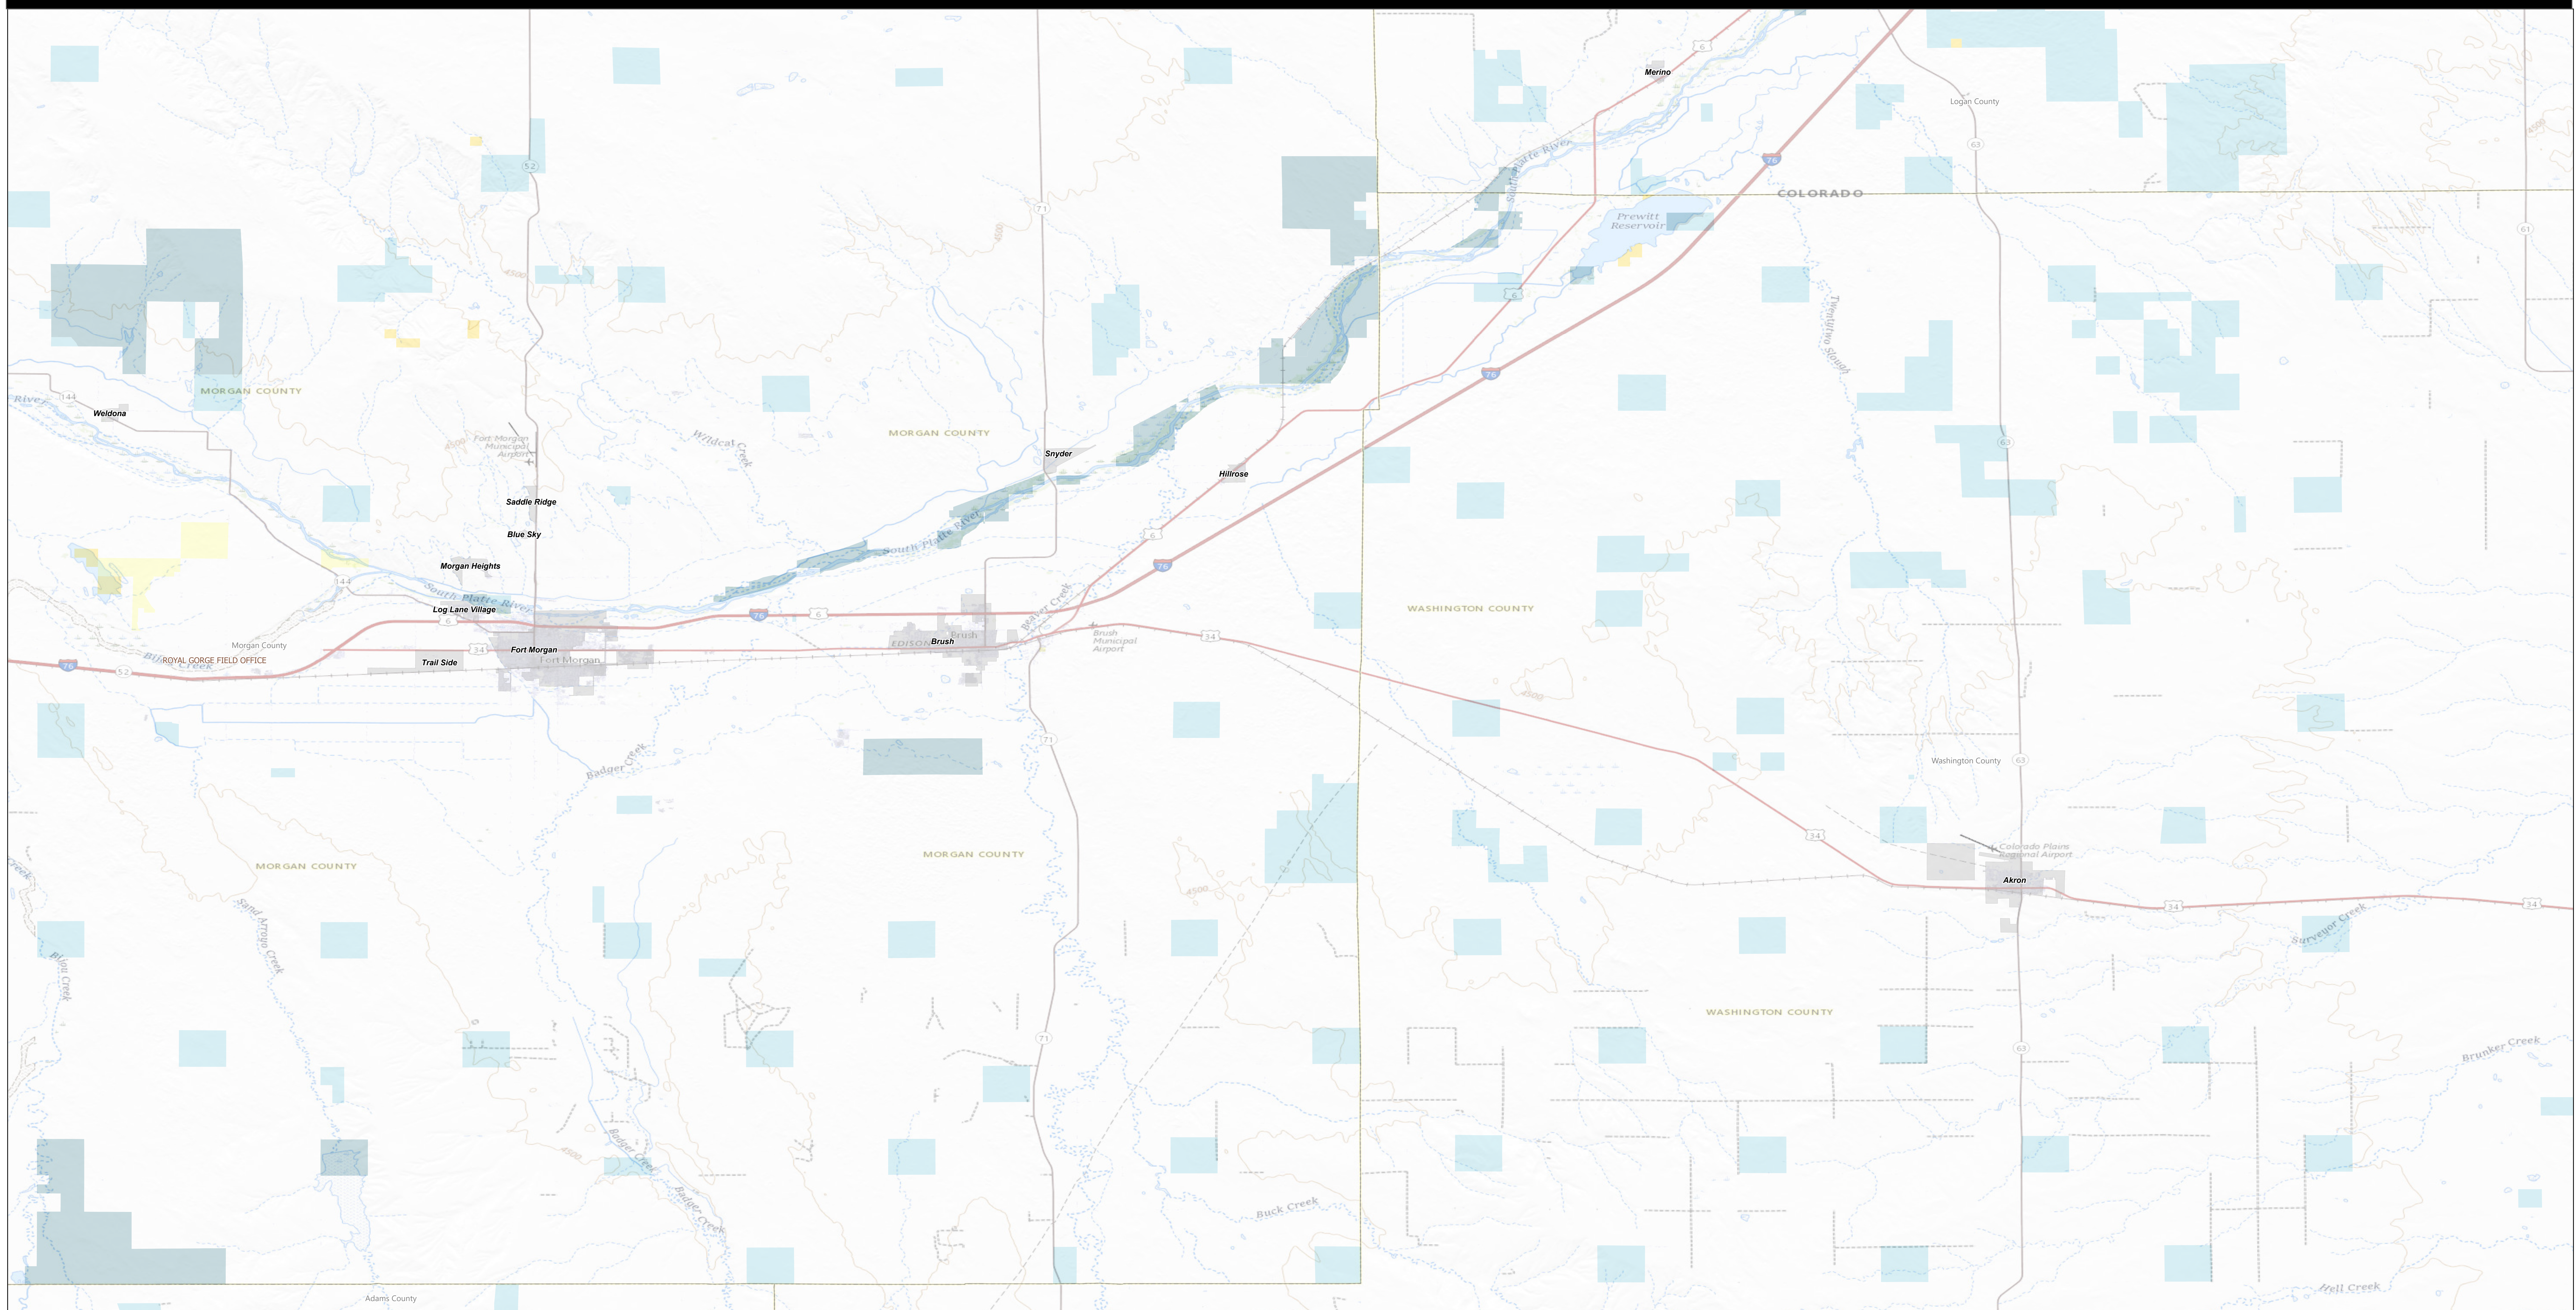

Fort Morgan

1:100,000

Surface Management Agency - Land Manager	
Bureau of Land Management	Bureau of Reclamation
Indian Reservation	Military Reservation
National Park Service	Private
US Forest Service	National Grasslands
US Fish and Wildlife Service	Colorado Boundary
Bankhead-Jones Land Use Lands	County Boundaries
State, County, City, Area	BLM Field Office Area Boundaries
Other Federal	Colorado City Boundaries

No warranty is made by the Bureau of Land Management as to the accuracy, reliability, or completeness of these data. Original data were compiled from various sources. This information may not meet National Map Accuracy Standards. This project was developed through digital means and may be subject to change without notice.

Map created by BLM CO Fire and Aviation, 2024