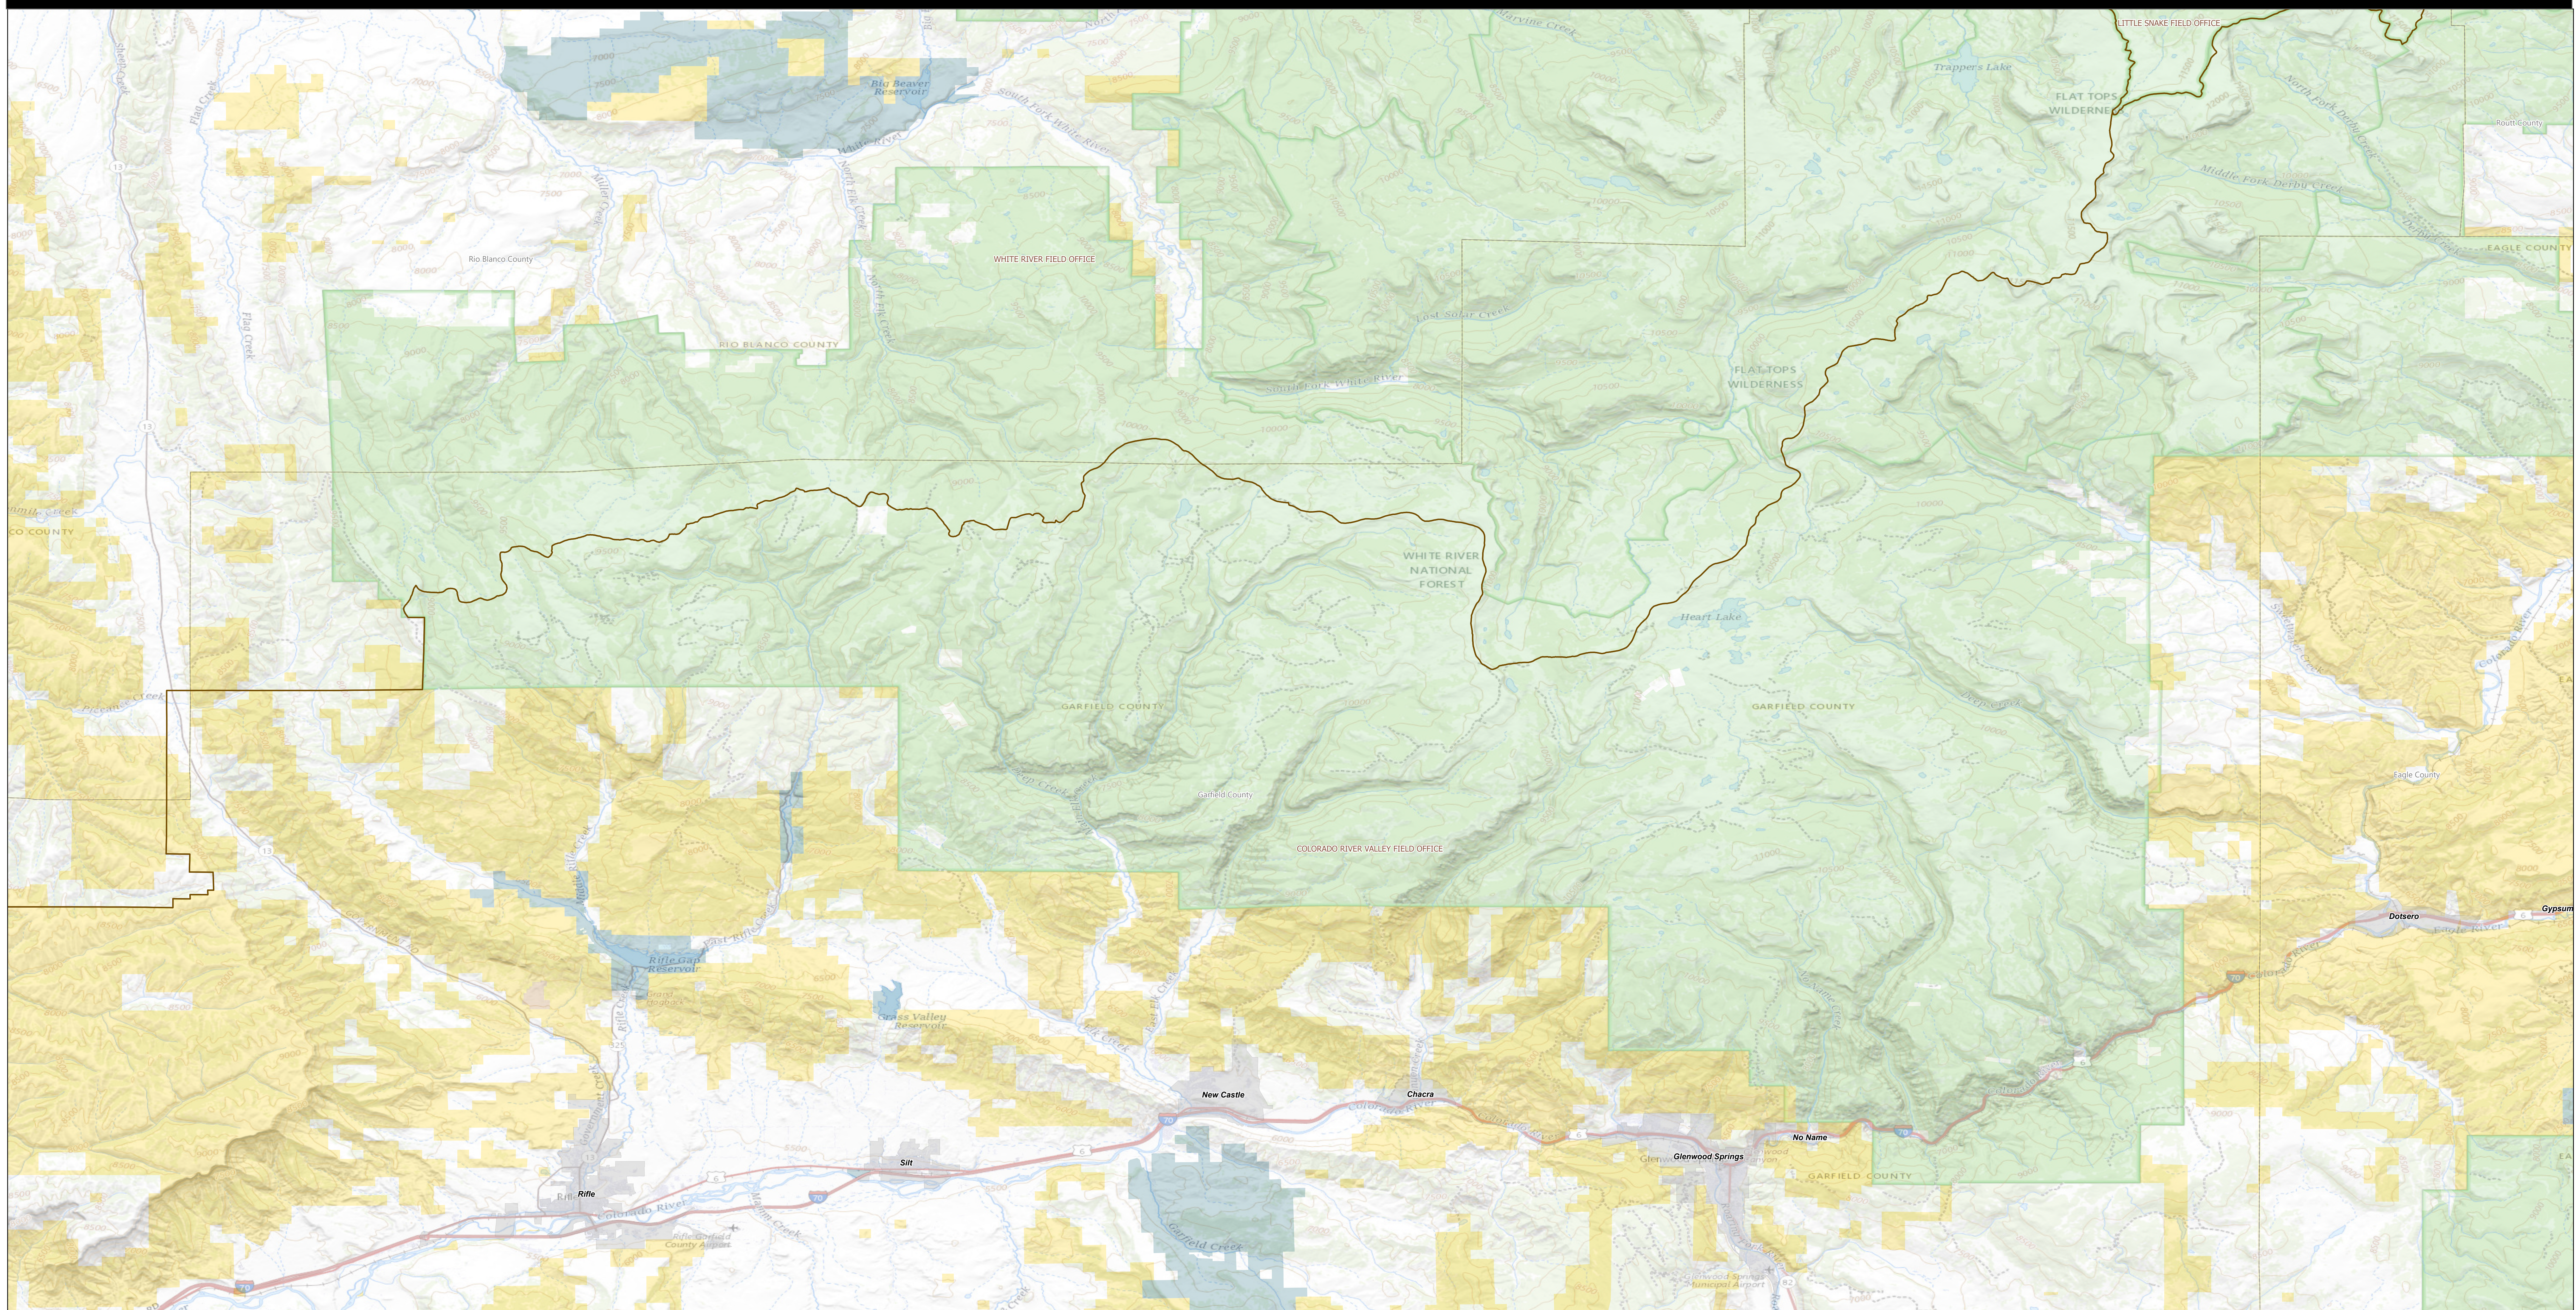

Glenwood Springs

1:100,000

Surface Management Agency - Land Manager		Military Reservation		National Park Service		Private		US Forest Service		National Grasslands		Colorado Boundary		County Boundaries	
Bureau of Land Management	Bureau of Reclamation	State, County, City, Acres	Other Federal	State	Bankhead-Jones Land Use Lands	US Fish and Wildlife Service	Colorado Boundary	County Boundaries	Colorado Boundary	County Boundaries	Colorado Boundary	County Boundaries	Colorado Boundary	County Boundaries	Colorado Boundary

No warranty is made by the Bureau of Land Management as to the accuracy, reliability, or completeness of these data. Original data were compiled from various sources. This information may not meet National Map Accuracy Standards. This project was developed through digital means and may be subject to change without notice.

Map created by BLM CO Fire and Aviation, 2024