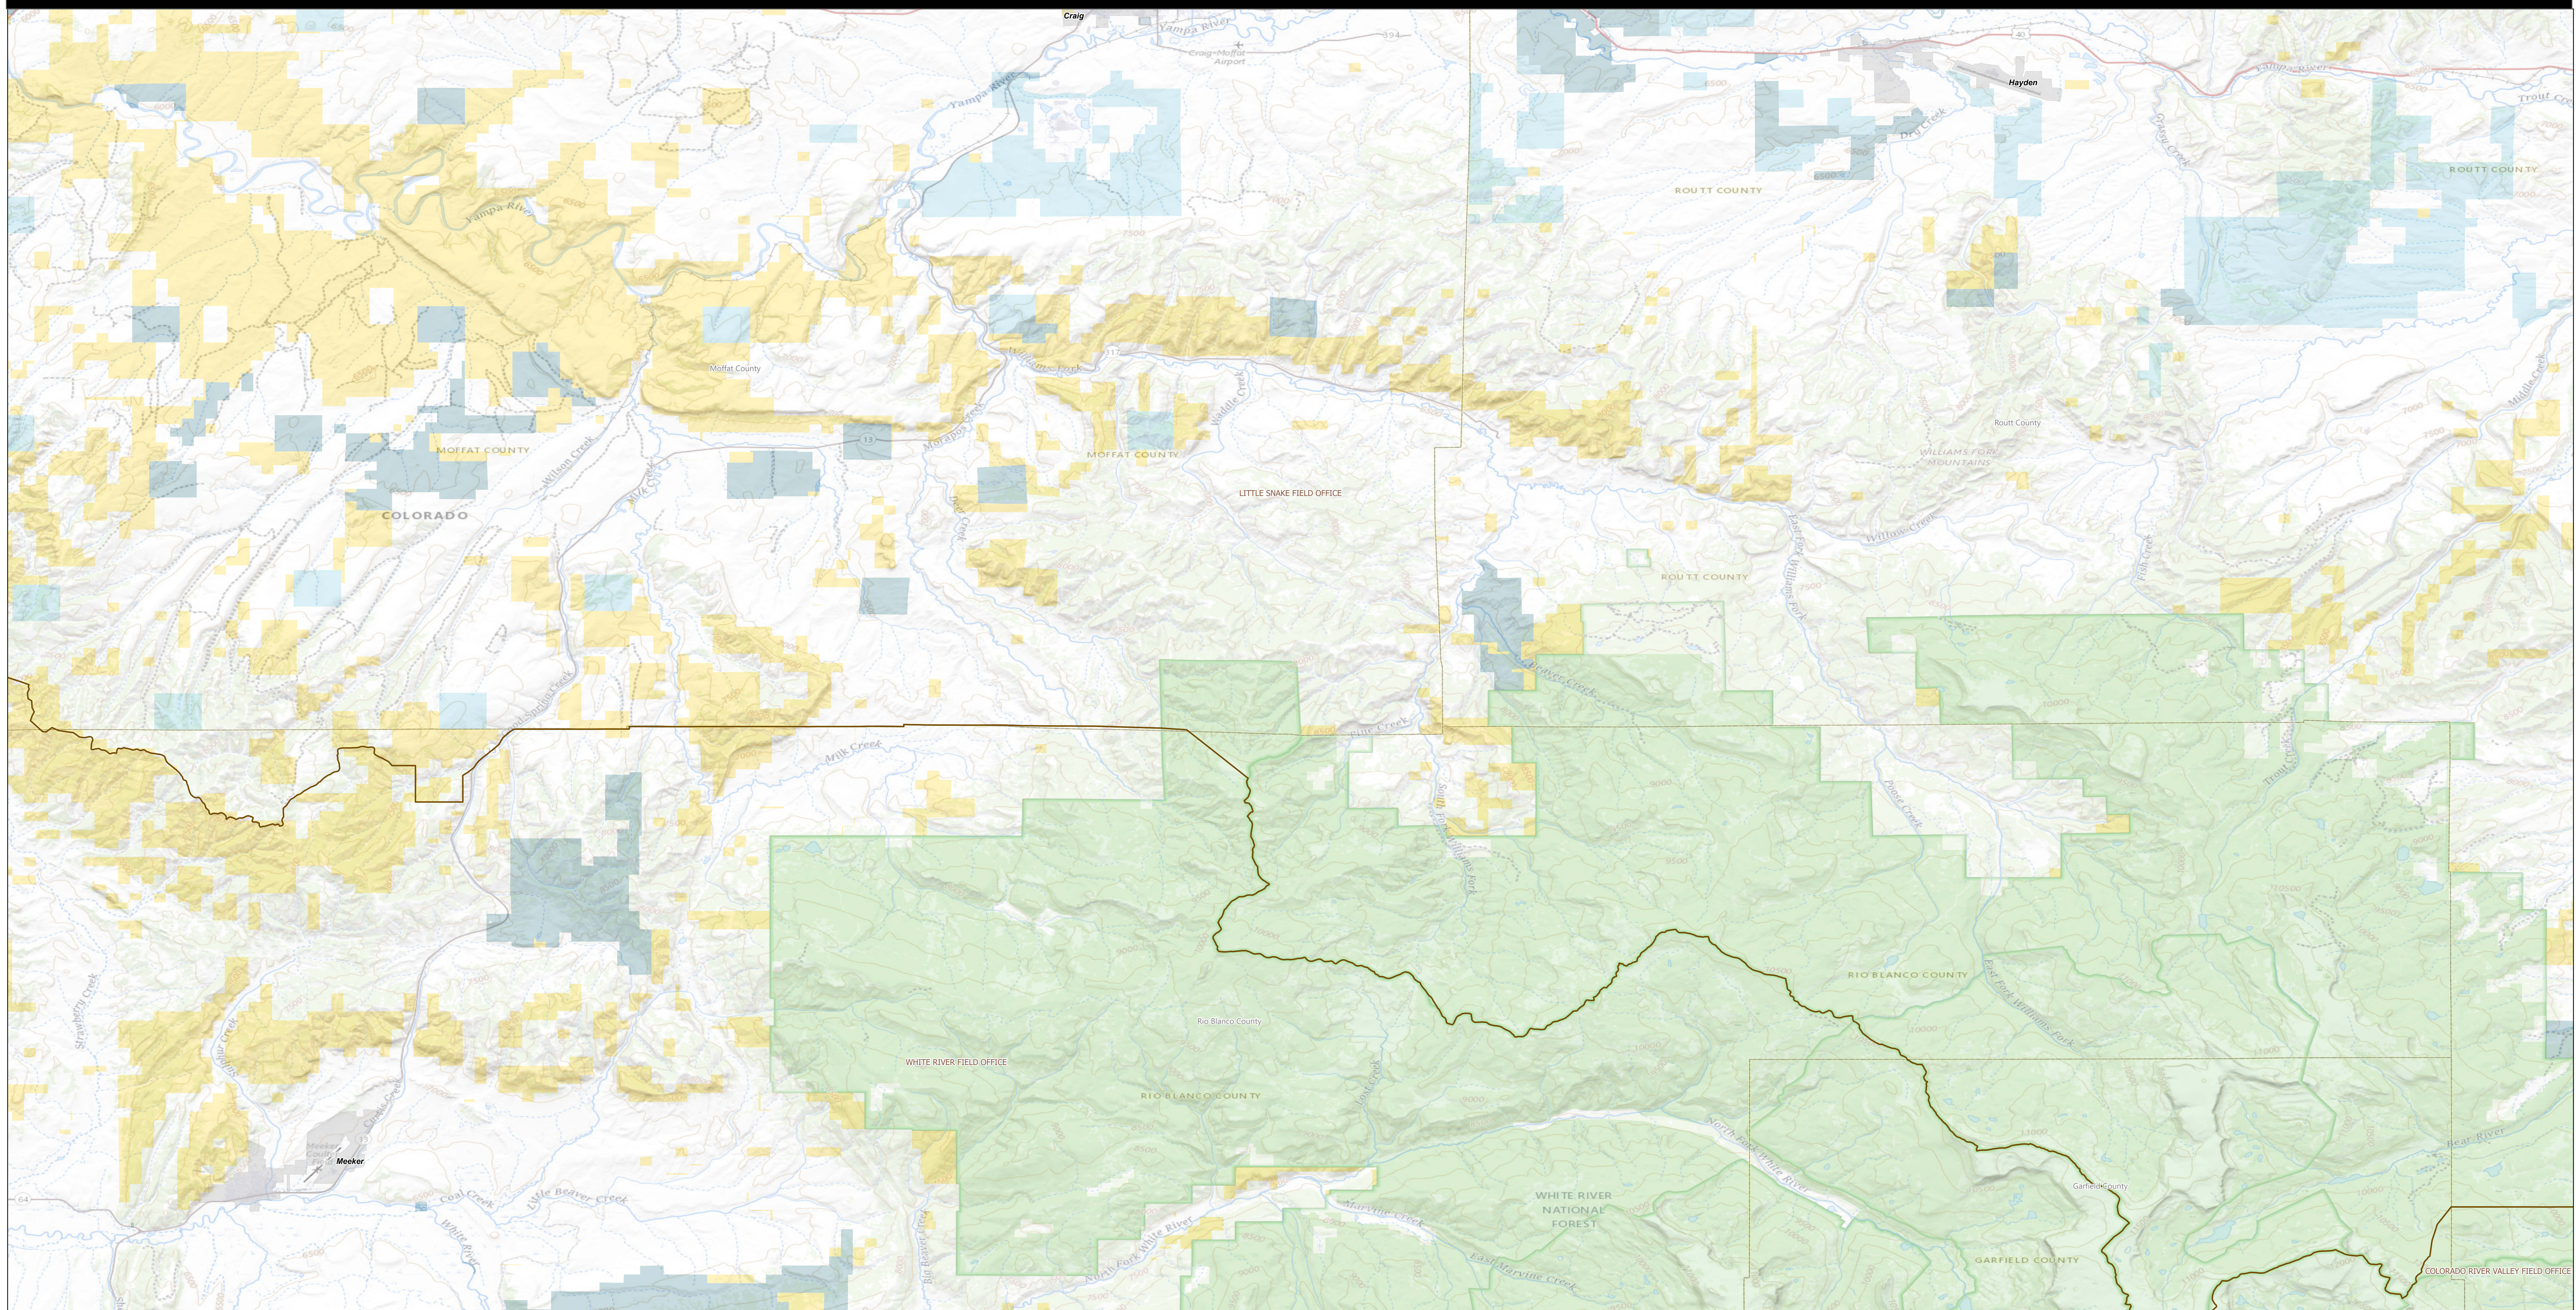

Meeker

1:100,000

Surface Management Agency - Land Manager	
Bureau of Land Management	Bureau of Reclamation
US Forest Service	National Grasslands
National Park Service	Private
Military Reservation	US Fish and Wildlife Service
Indian Reservation	Bankhead-Jones Land Use Lands
State, County, City, Acres	Other Federal
State	Bankhead-Jones Land Use Lands
State	US Fish and Wildlife Service
Colorado Boundary	BLM Field Office Area Boundaries
County Boundaries	Colorado City Boundaries

No warranty is made by the Bureau of Land Management as to the accuracy, reliability, or completeness of these data. Original data were compiled from various sources. This information may not meet National Map Accuracy Standards. This project was developed through digital means and may be updated without notice.

Map created by BLM CO Fire and Aviation, 2024