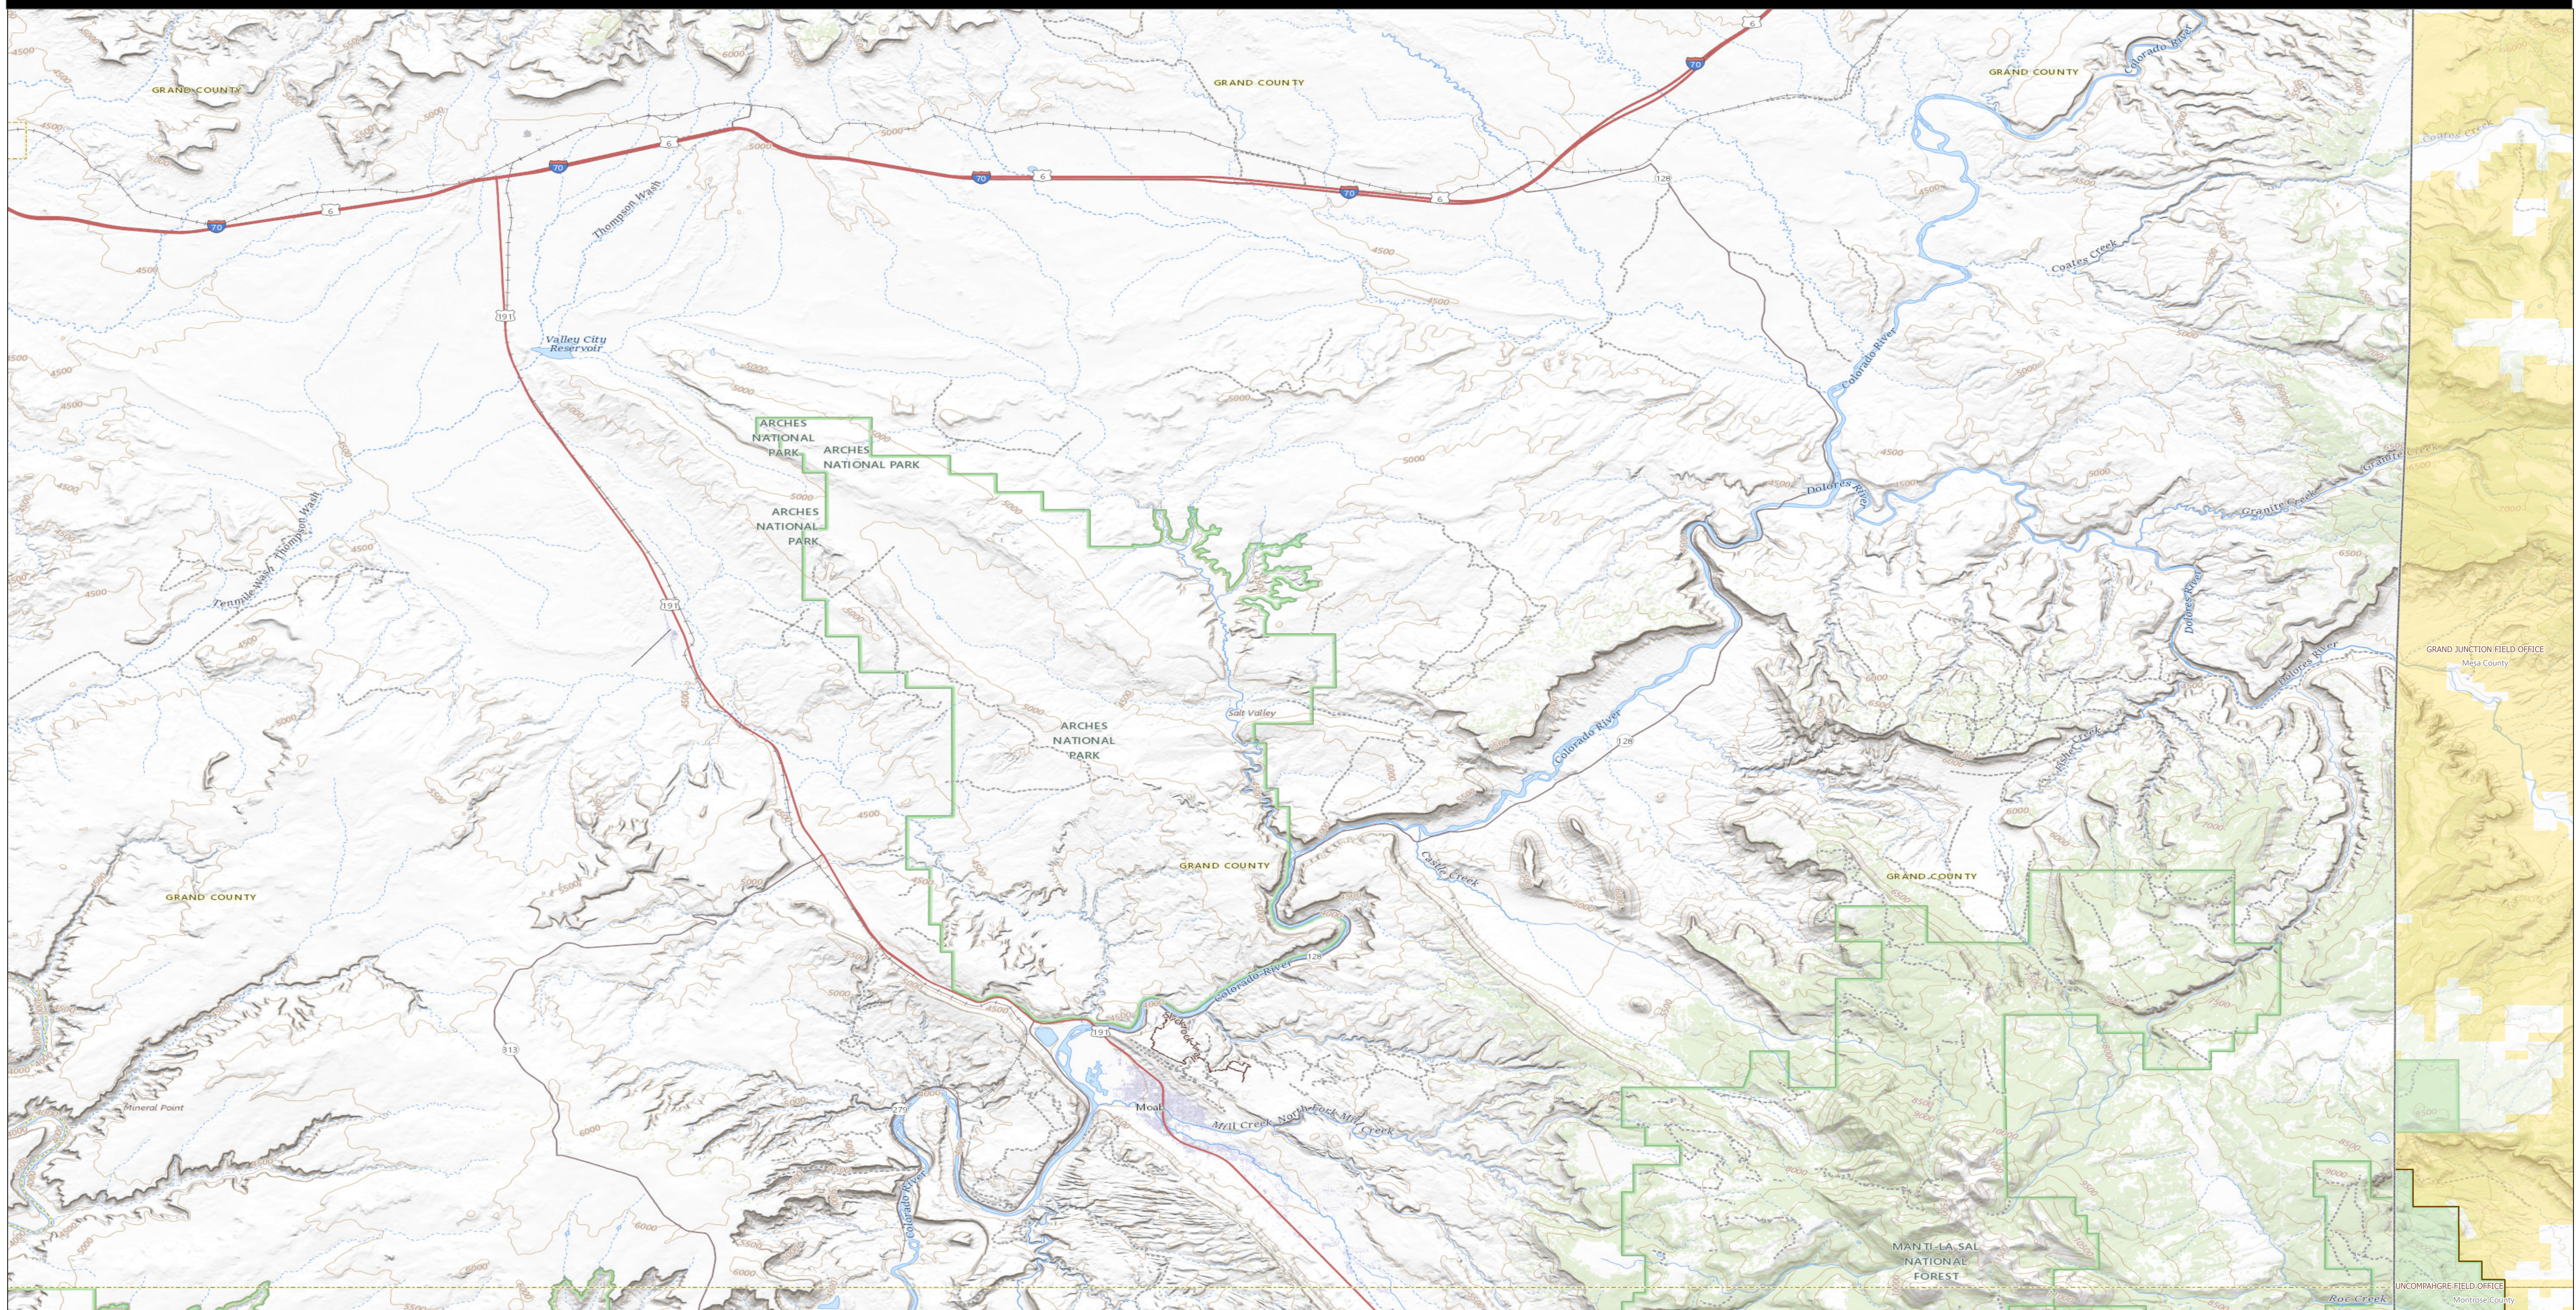

# Moab

1:100,000

Surface Management Agency - Land Manager	
Bureau of Land Management	Bureau of Reclamation
Indian Reservation	Other Federal
National Park Service	State
Private	BLM Field Office Area Boundaries
US Forest Service	Colorado City Boundaries
National Grasslands	Colorado Boundary
Military Reservation	County Boundaries
State, County, City, Acres	US Fish and Wildlife Service

No warranty is made by the Bureau of Land Management as to the accuracy, reliability, or completeness of these data. Original data were compiled from various sources. This information may not meet National Map Accuracy Standards. This project was developed through digital means and may be subject to change without notice.

Map created by BLM CO Fire and Aviation, 2024