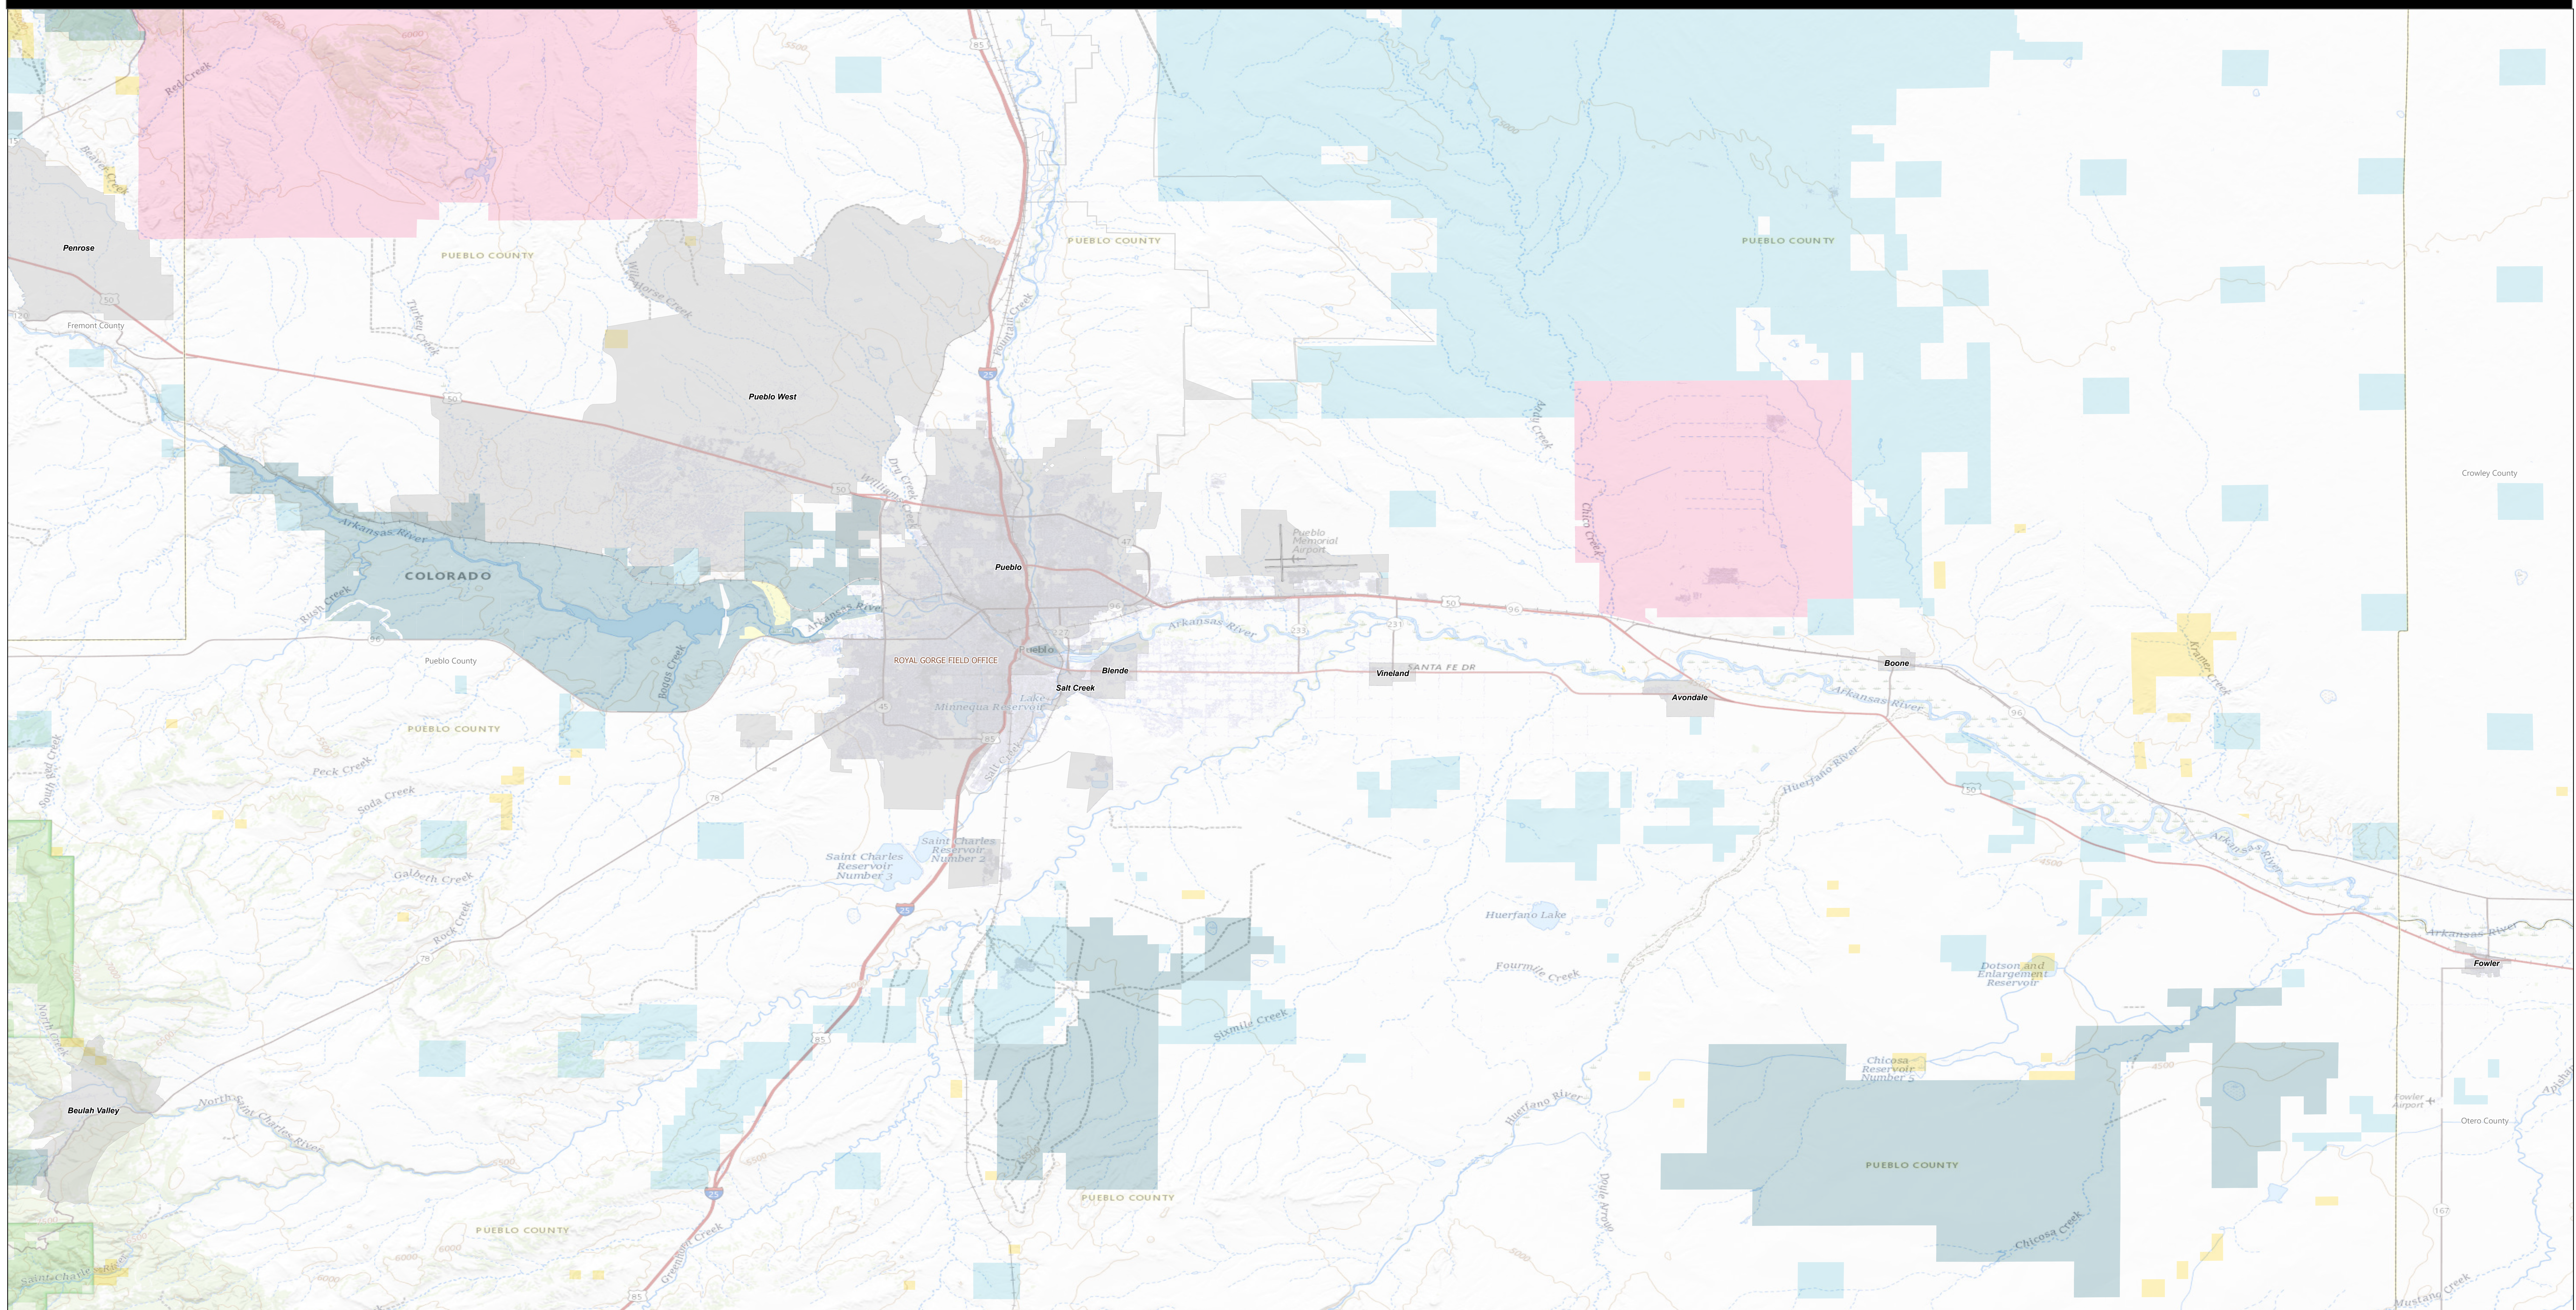

Pueblo

1:100,000

Surface Management Agency - Land Manager	
Bureau of Land Management	Bureau of Reclamation
Indian Reservation	National Grasslands

Other Land Management	
Military Reservation	National Park Service
Private	US Forest Service
Bankhead-Jones Land Use Lands	State, County, City, Acres
Other Federal	State
Bankhead-Jones Land Use Lands	BLM Field Office Area Boundaries
US Fish and Wildlife Service	Colorado Boundary
BLM Field Office Area Boundaries	County Boundaries
Colorado Boundary	Colorado City Boundaries

No warranty is made by the Bureau of Land Management as to the accuracy, reliability, or completeness of these data. Original data were compiled from various sources. This information may not meet National Map Accuracy Standards. This project was developed through digital means and may be updated without notice.

Map created by BLM CO Fire and Aviation, 2024