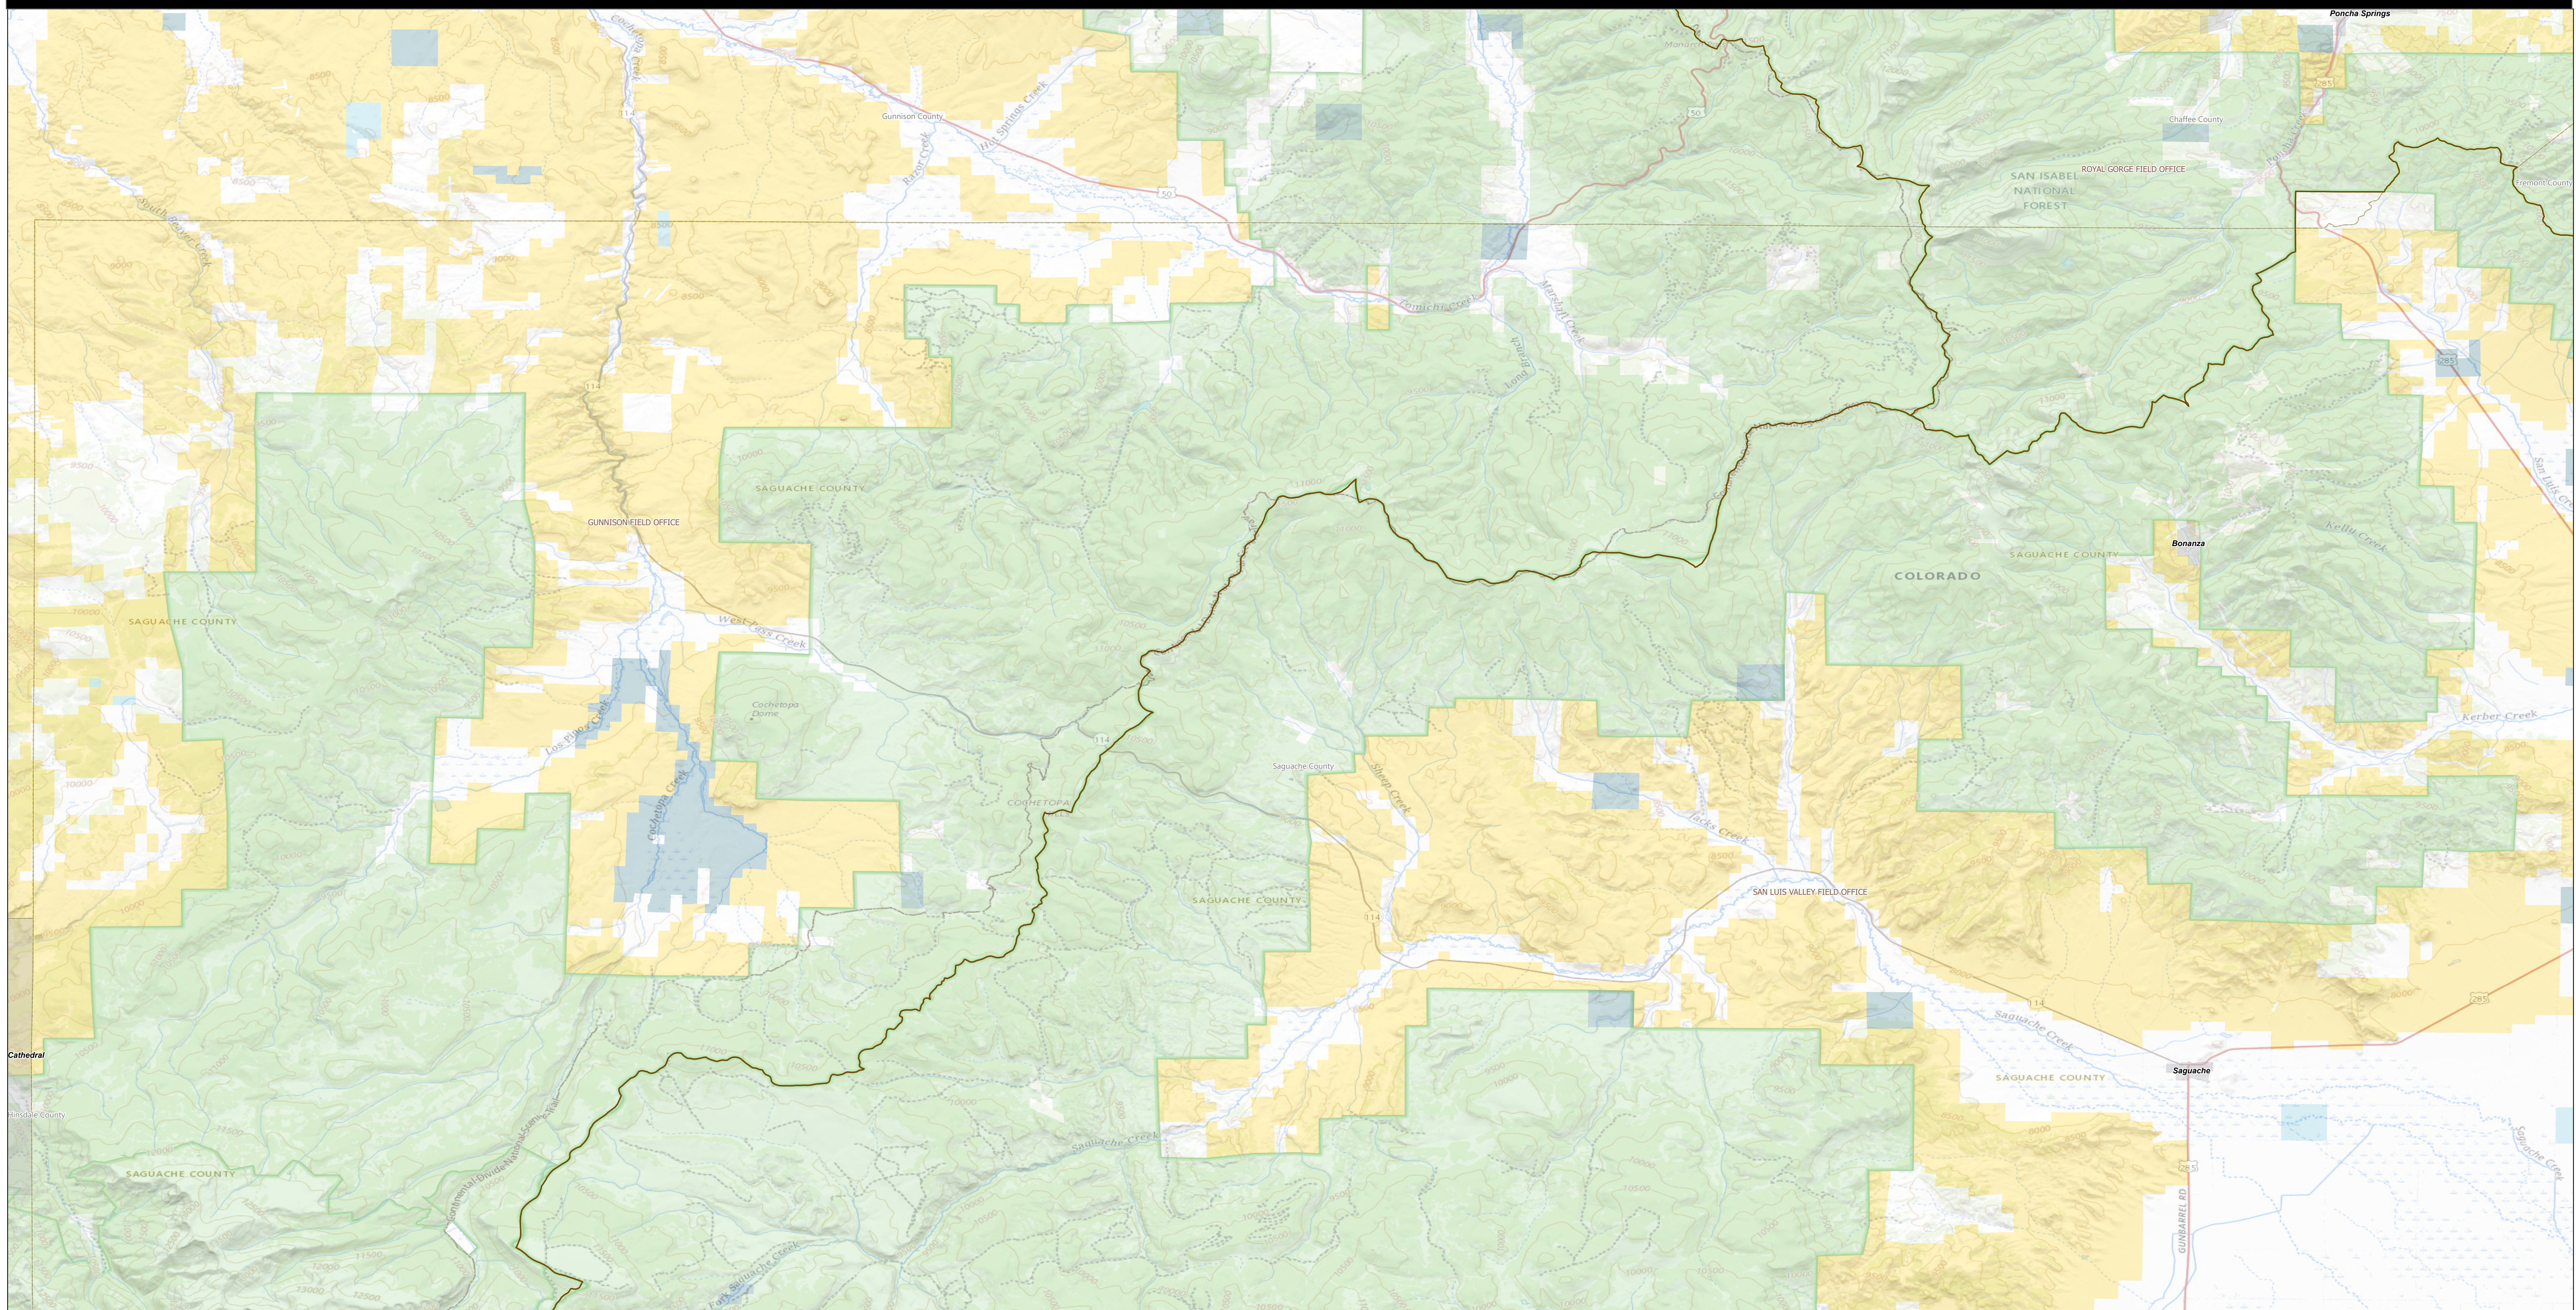

Saguache

1:100,000

Surface Management Agency - Land Manager	Bankhead-Jones Land Use Lands	Military Reservation	National Park Service	Private	US Forest Service	National Grasslands	Colorado Boundary	County Boundaries
Bureau of Land Management	Bureau of Reclamation	State, County, City, Acres	Other Federal	State	Bankhead-Jones Land Use Lands	US Fish and Wildlife Service	BLM Field Office Area Boundaries	Colorado City Boundaries
Indian Reservation								

No warranty is made by the Bureau of Land Management as to the accuracy, reliability, or completeness of these data. Original data were compiled from various sources. This information may not meet National Map Accuracy Standards. This project was developed through digital means and may be subject to notice.

Map created by BLM CO Fire and Aviation