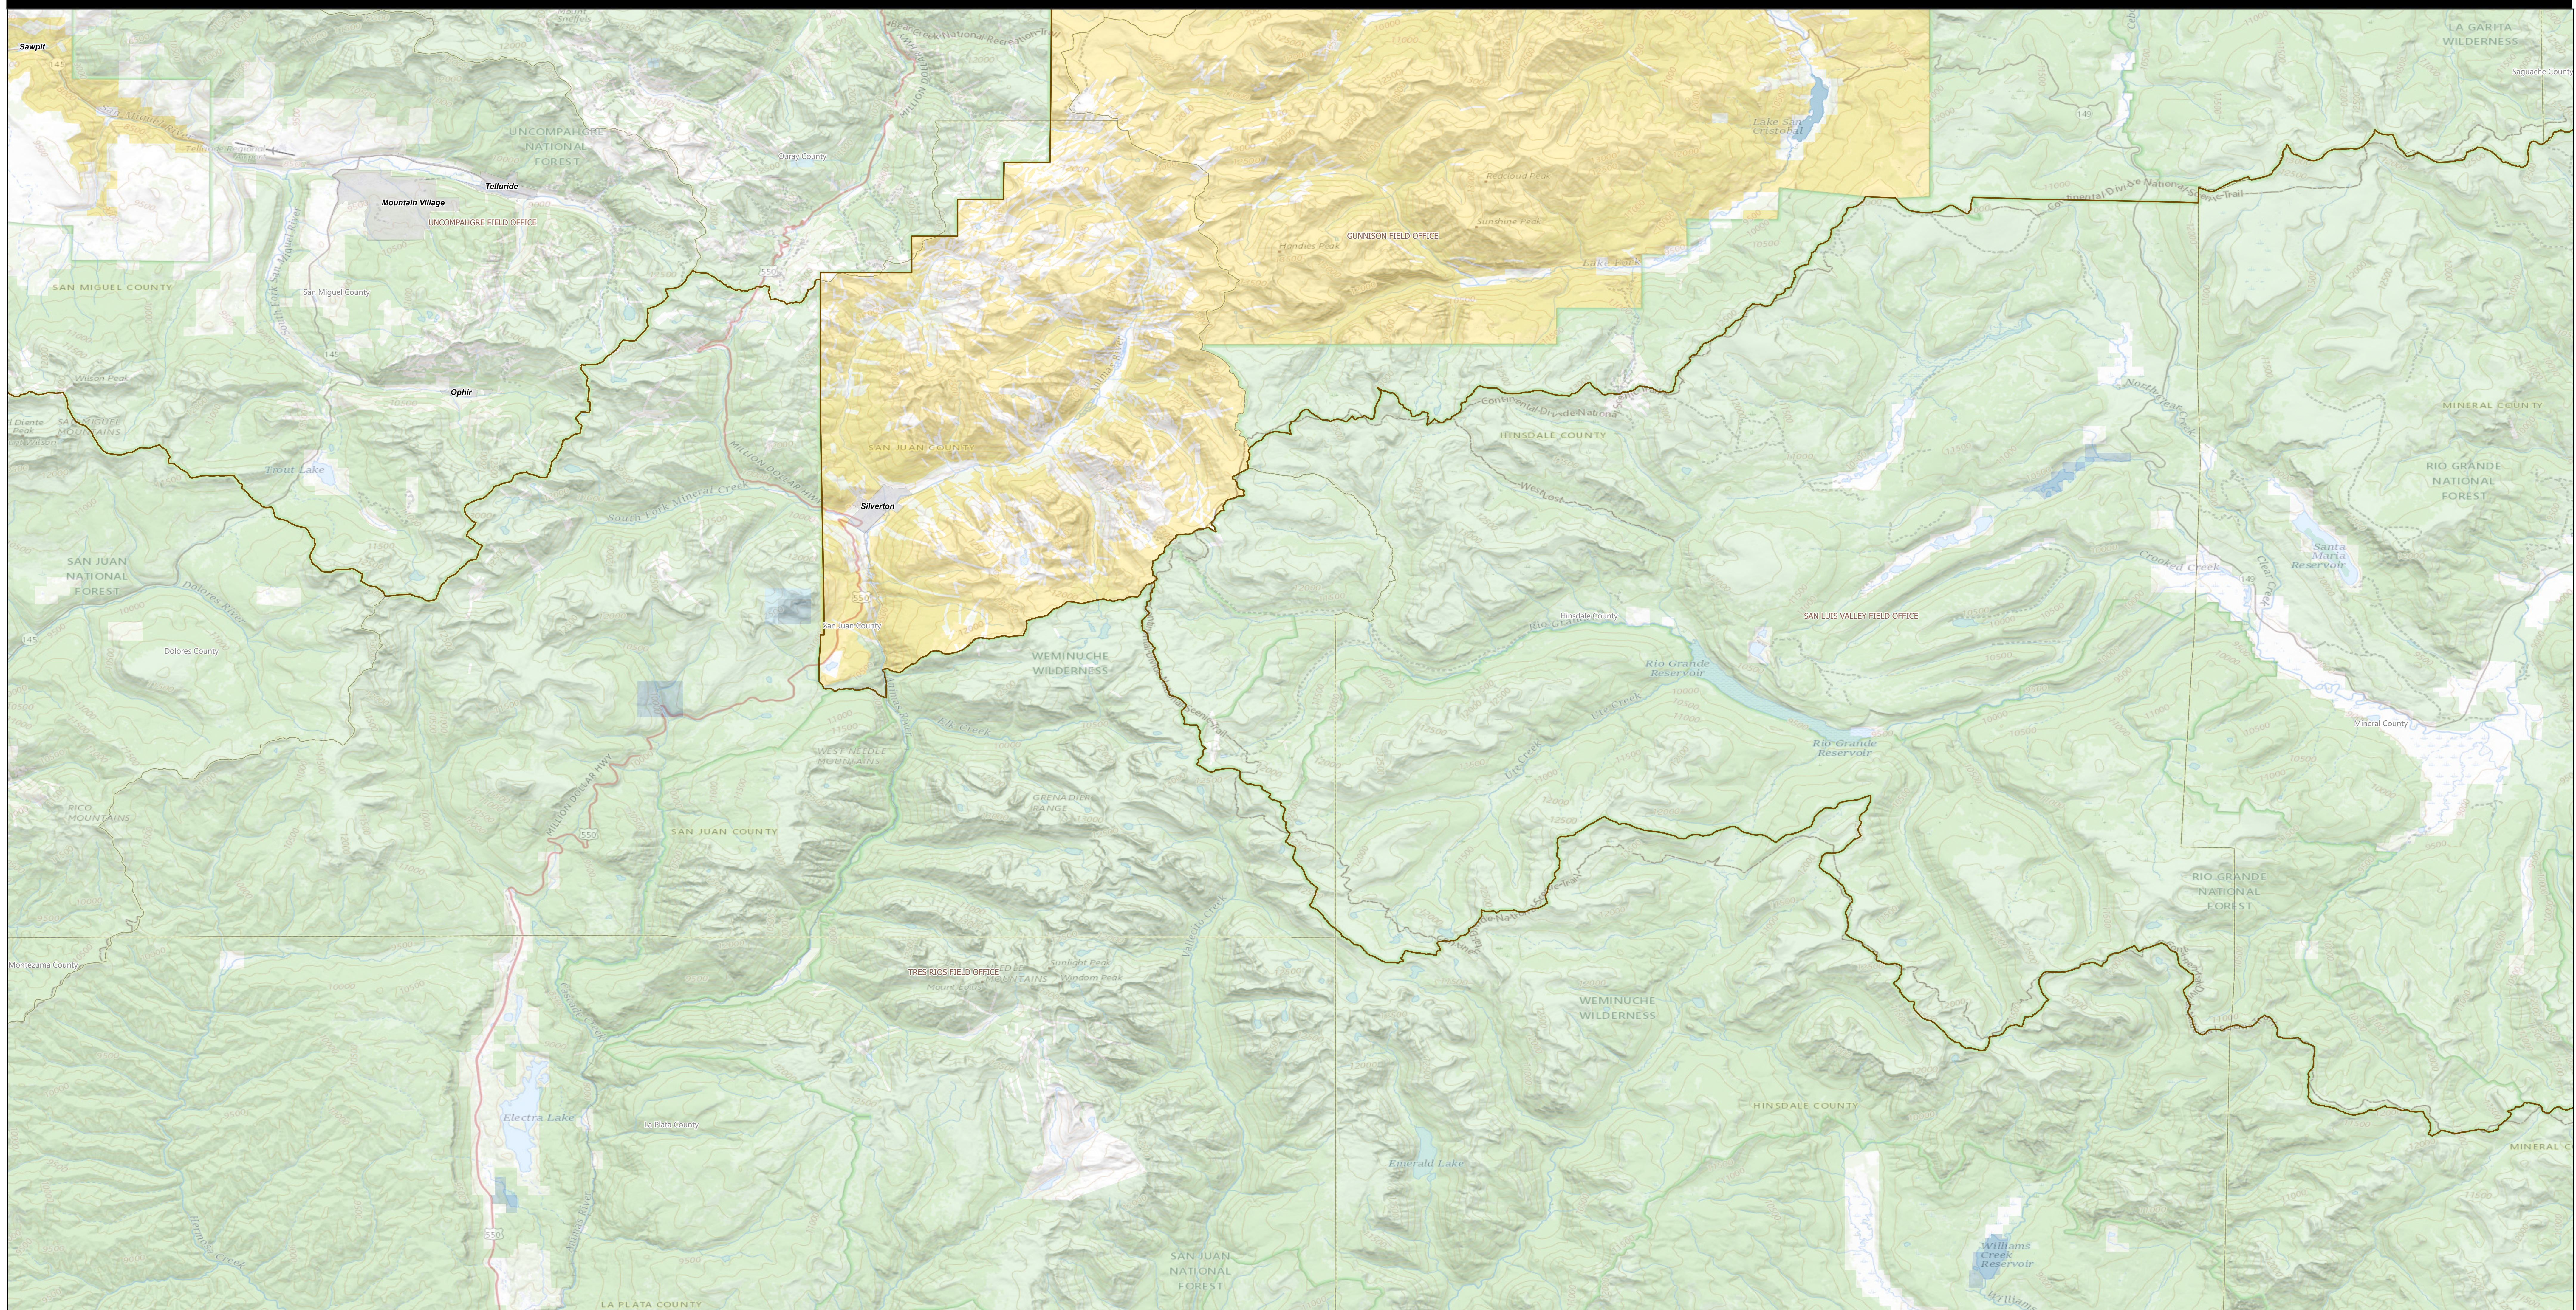

Silverton

1:100,000

Surface Management Agency - Land Manager	
	Bureau of Land Management
	Bureau of Reclamation
	Indian Reservation
	Bankhead-Jones Land Use Lands
	Military Reservation
	National Park Service
	Private
	US Forest Service
	National Grasslands
	Colorado Boundary
	County Boundaries
	State, County, City, Acres
	Other Federal
	State
	Bankhead-Jones Land Use Lands
	US Fish and Wildlife Service
	BLM Field Office Area Boundaries
	Colorado City Boundaries

No warranty is made by the Bureau of Land Management as to the accuracy, reliability, or completeness of these data. Original data were compiled from various sources. This information may not meet National Map Accuracy Standards. This project was developed through digital means and may be subject without notice.

Map created by BLM CO Fire and Aviation, 2024