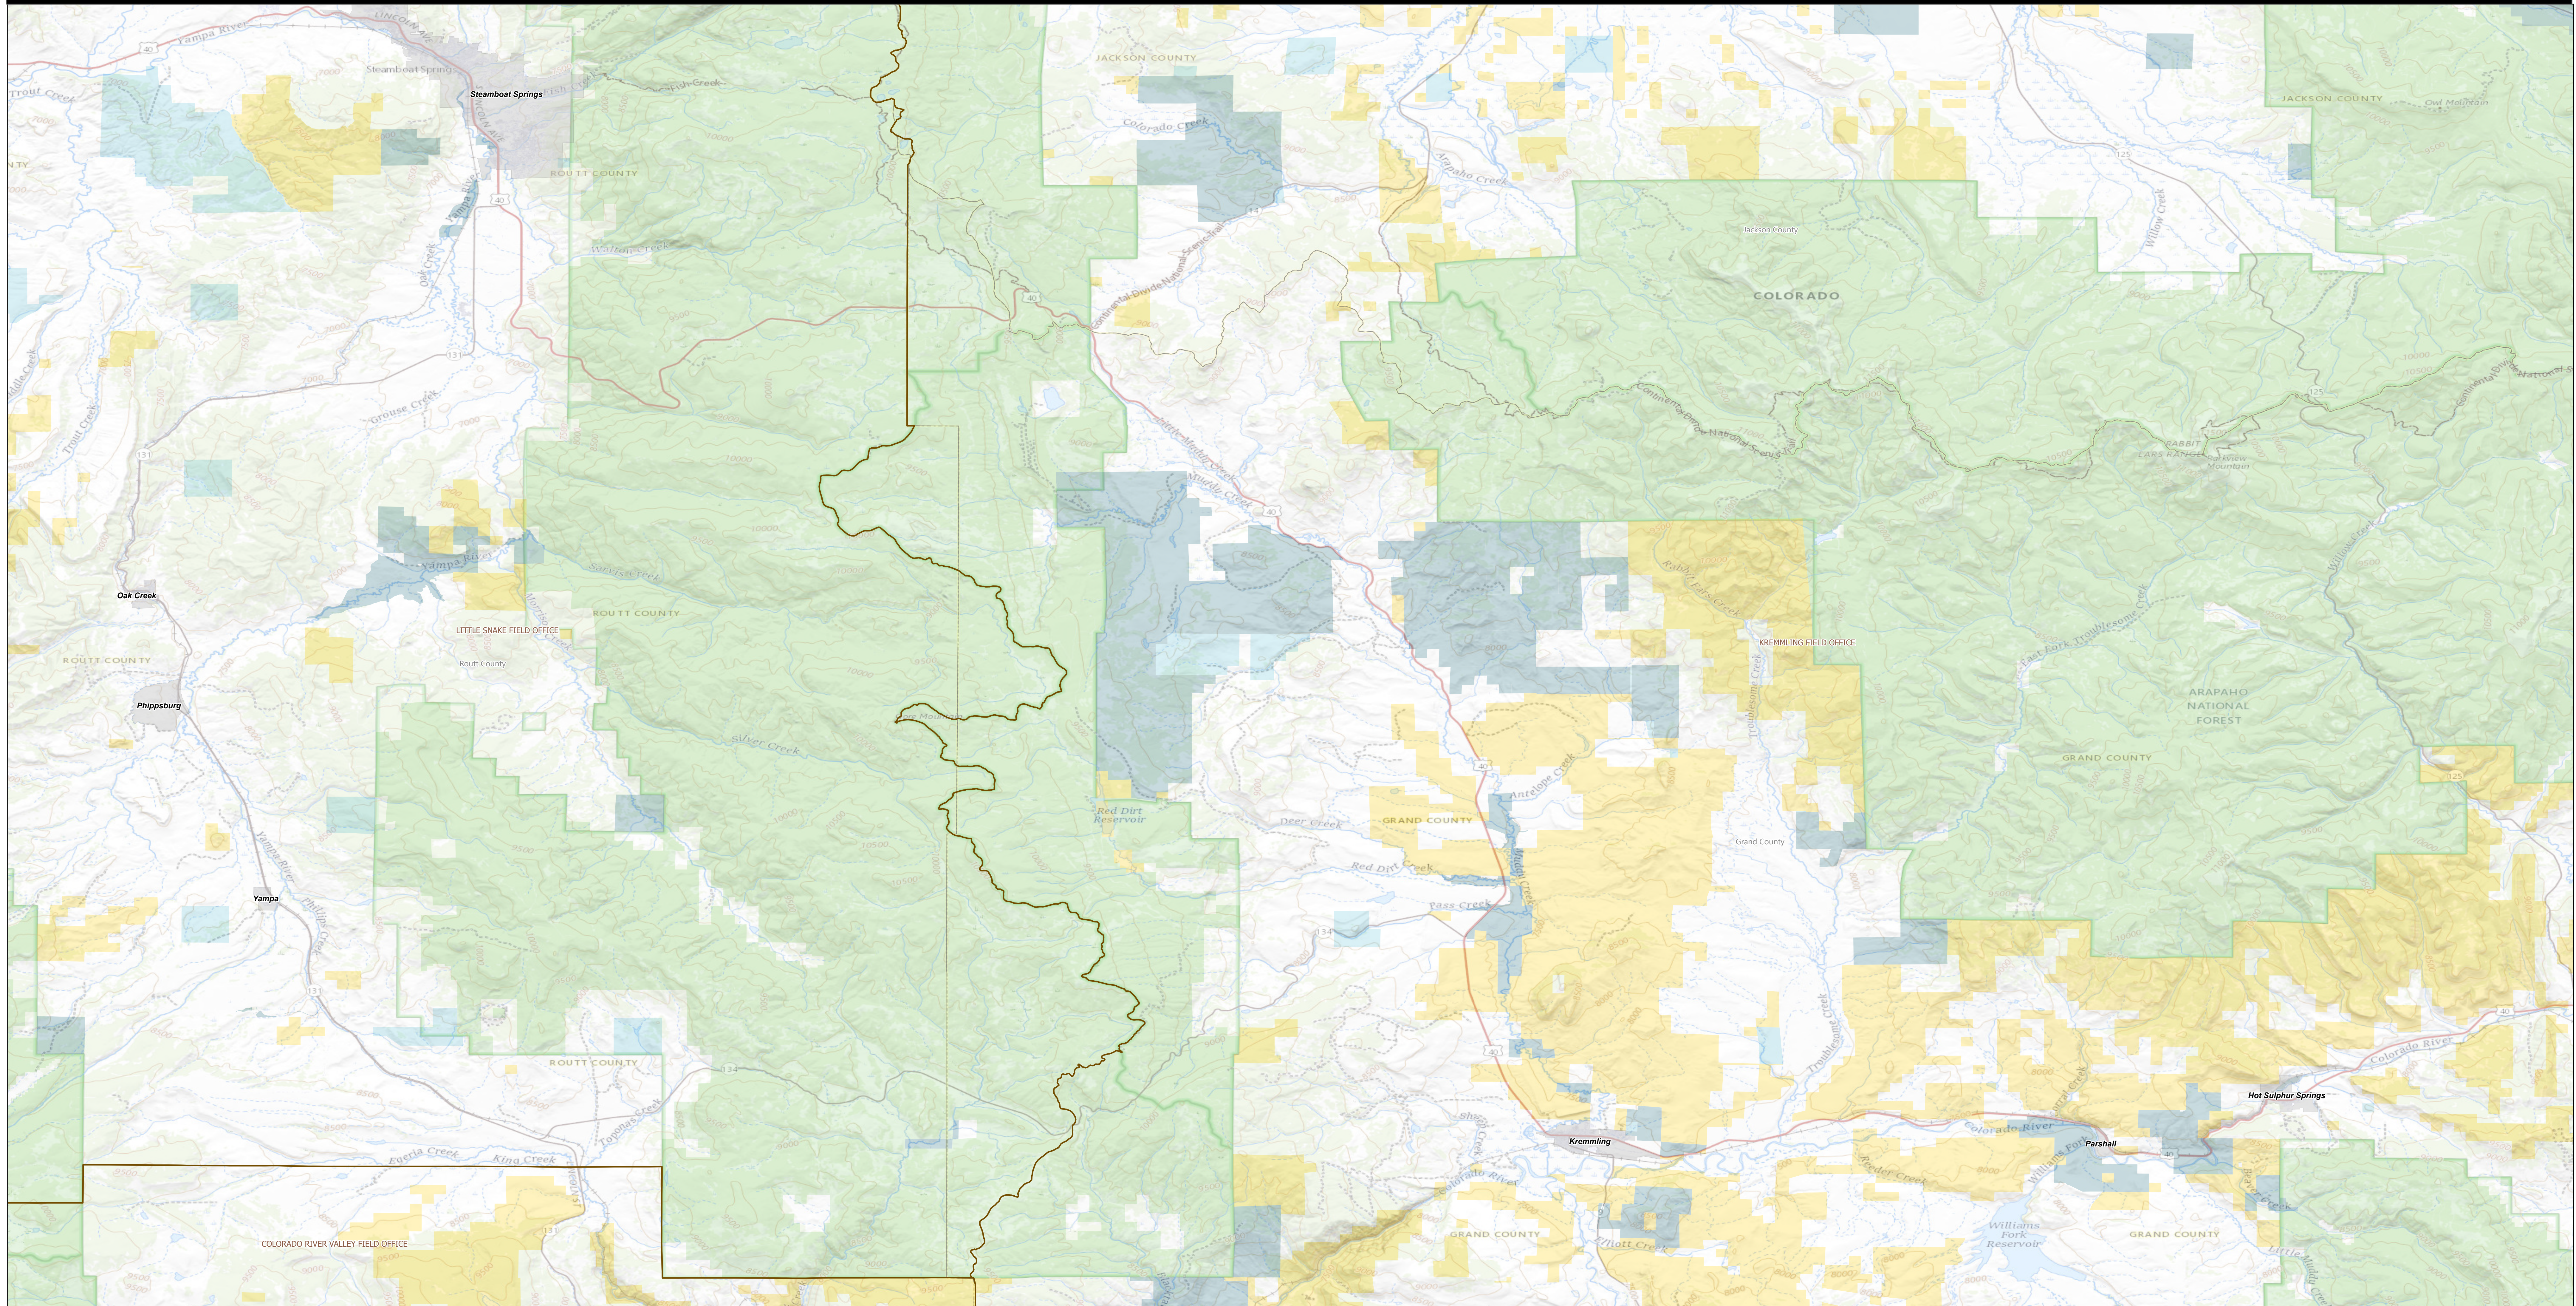

Steamboat Springs

1:100,000

0 1.25 2.5 5 7.5 10 Miles

Surface Management Agency - Land Manager		Military Reservation		National Park Service		Private		US Forest Service		National Grasslands		Colorado Boundary		County Boundaries	
Bureau of Land Management	Bureau of Reclamation	State, County, City, Acres	Other Federal	State	Bankhead-Jones Land Use Lands	US Fish and Wildlife Service	BLM Field Office Area Boundaries	Colorado City Boundaries							
Indian Reservation															

Map created by BLM CO Fire and Aviation