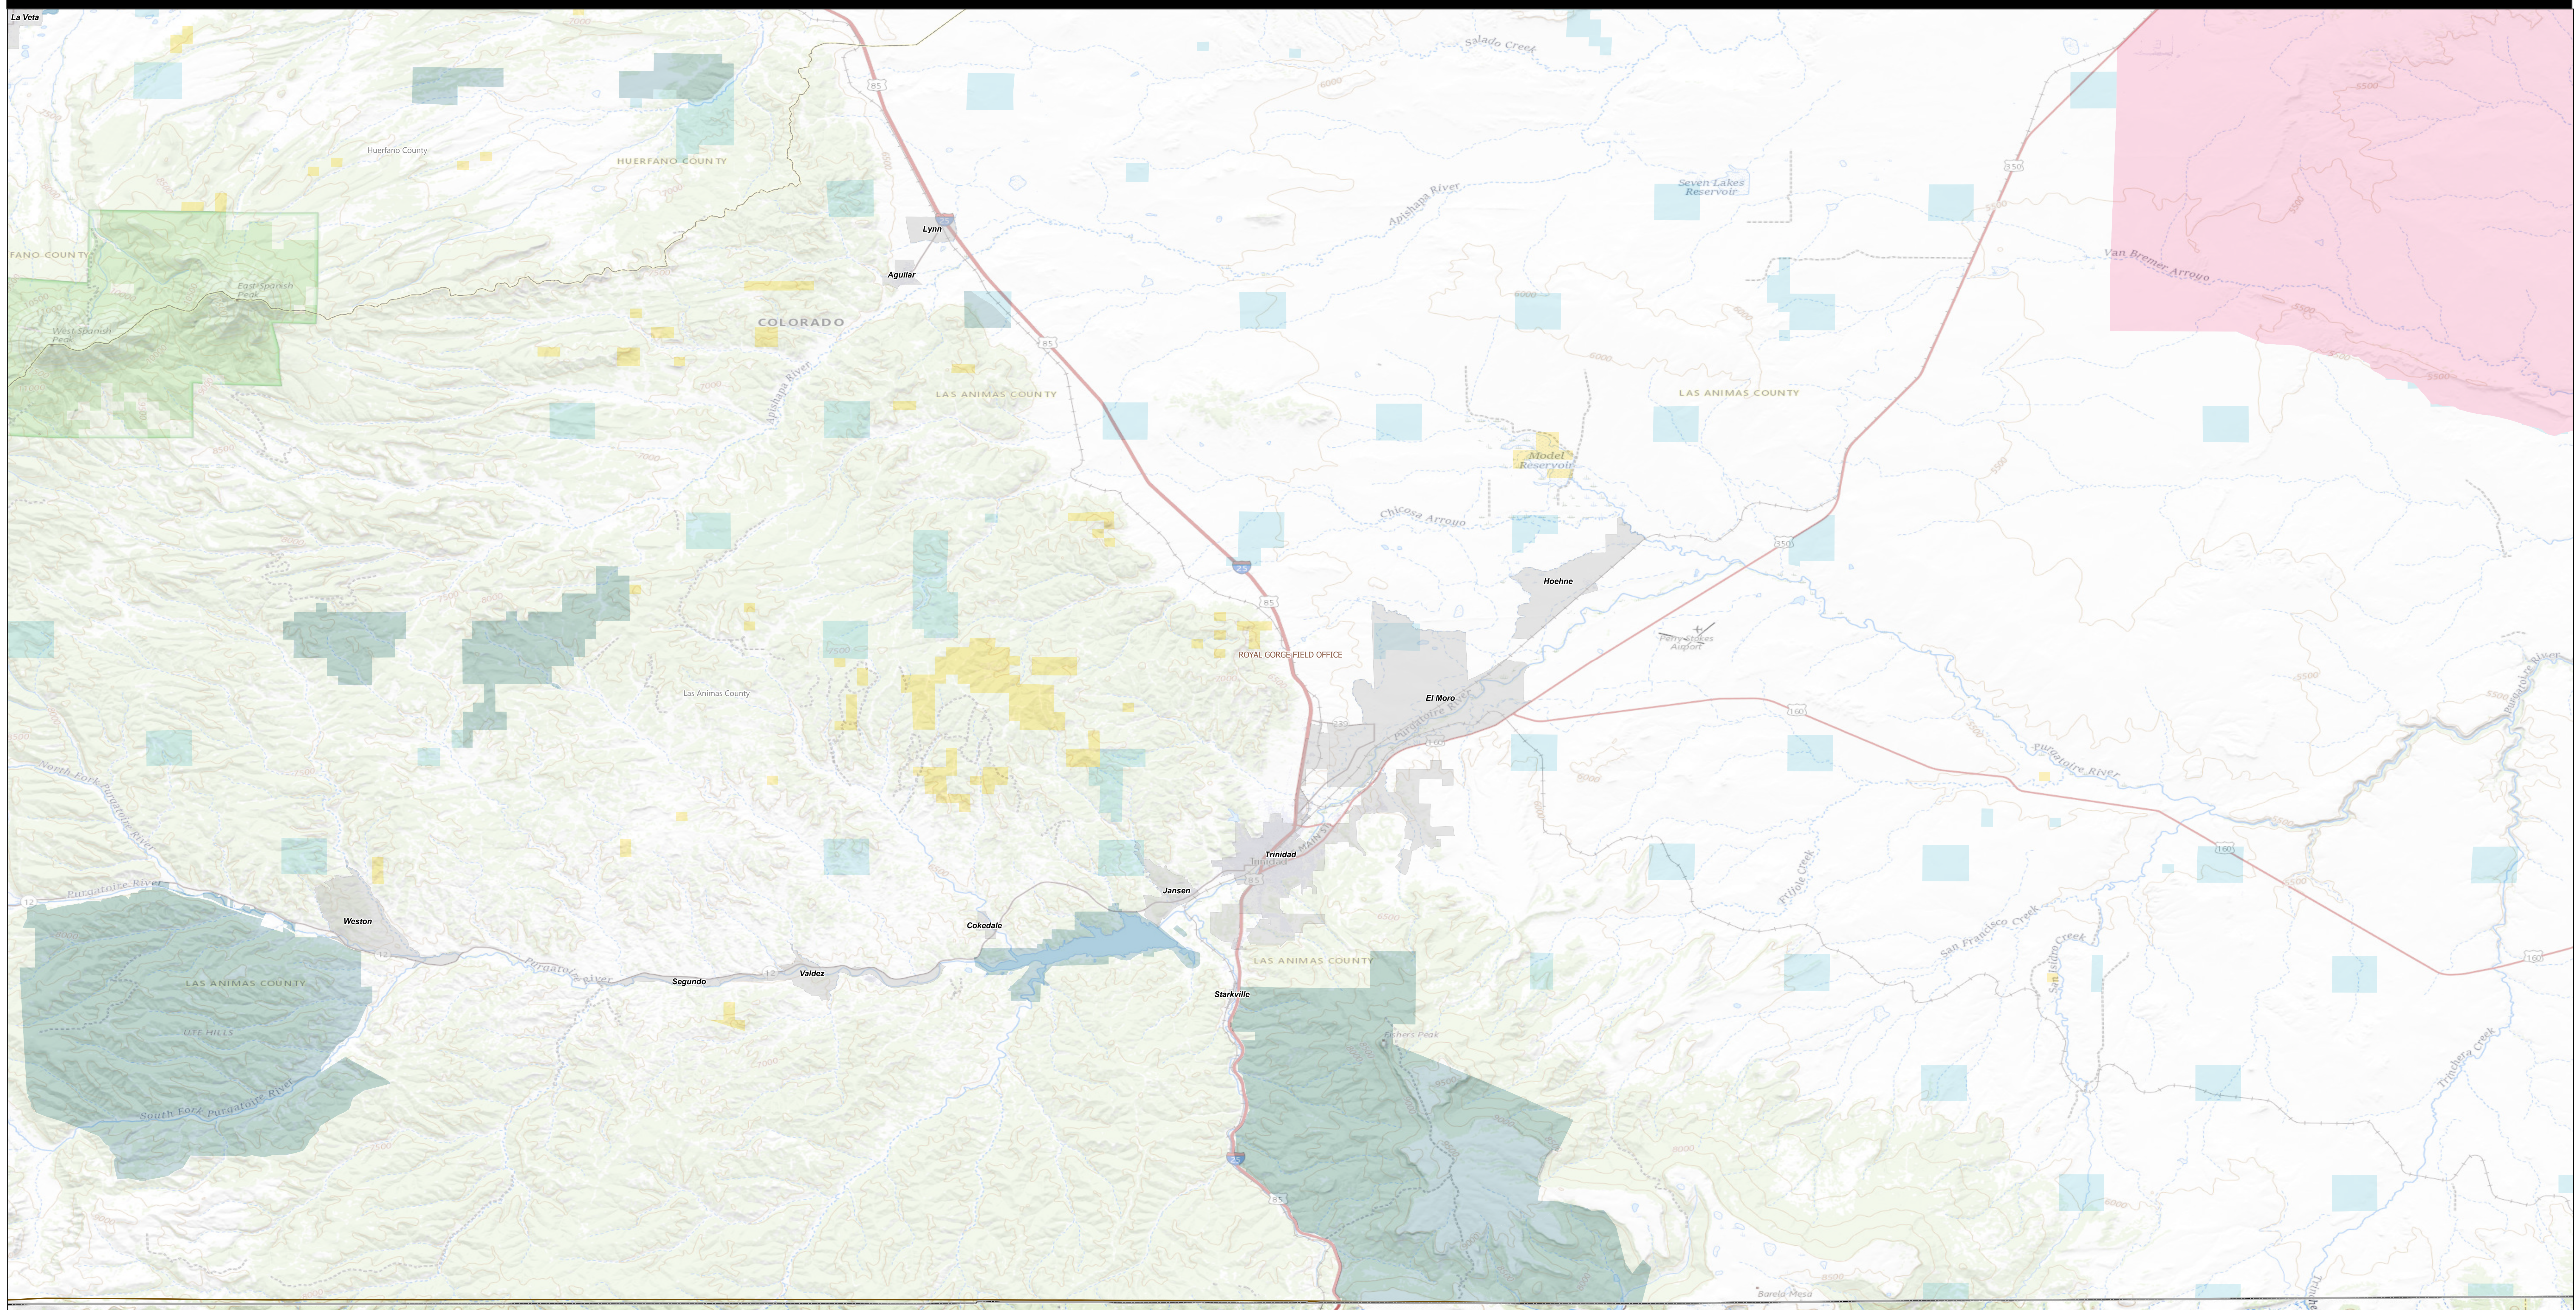

# Trinidad

1:100,000

Surface Management Agency - Land Manager		Bankhead-Jones Land Use Lands		Military Reservation		National Park Service		Private		US Forest Service		National Grasslands		Colorado Boundary		County Boundaries	
Bureau of Land Management	Bureau of Reclamation	State, County, City, Acres	Other Federal	State	Bankhead-Jones Land Use Lands	US Fish and Wildlife Service	BLM Field Office Area Boundaries	Colorado City Boundaries									
Indian Reservation																	

No warranty is made by the Bureau of Land Management as to the accuracy, reliability, or completeness of these data. Original data were compiled from various sources. This information may not meet National Map Accuracy Standards. This project was developed through digital means and may be updated without notice.

Map created by BLM CO Fire and Aviation, 2024