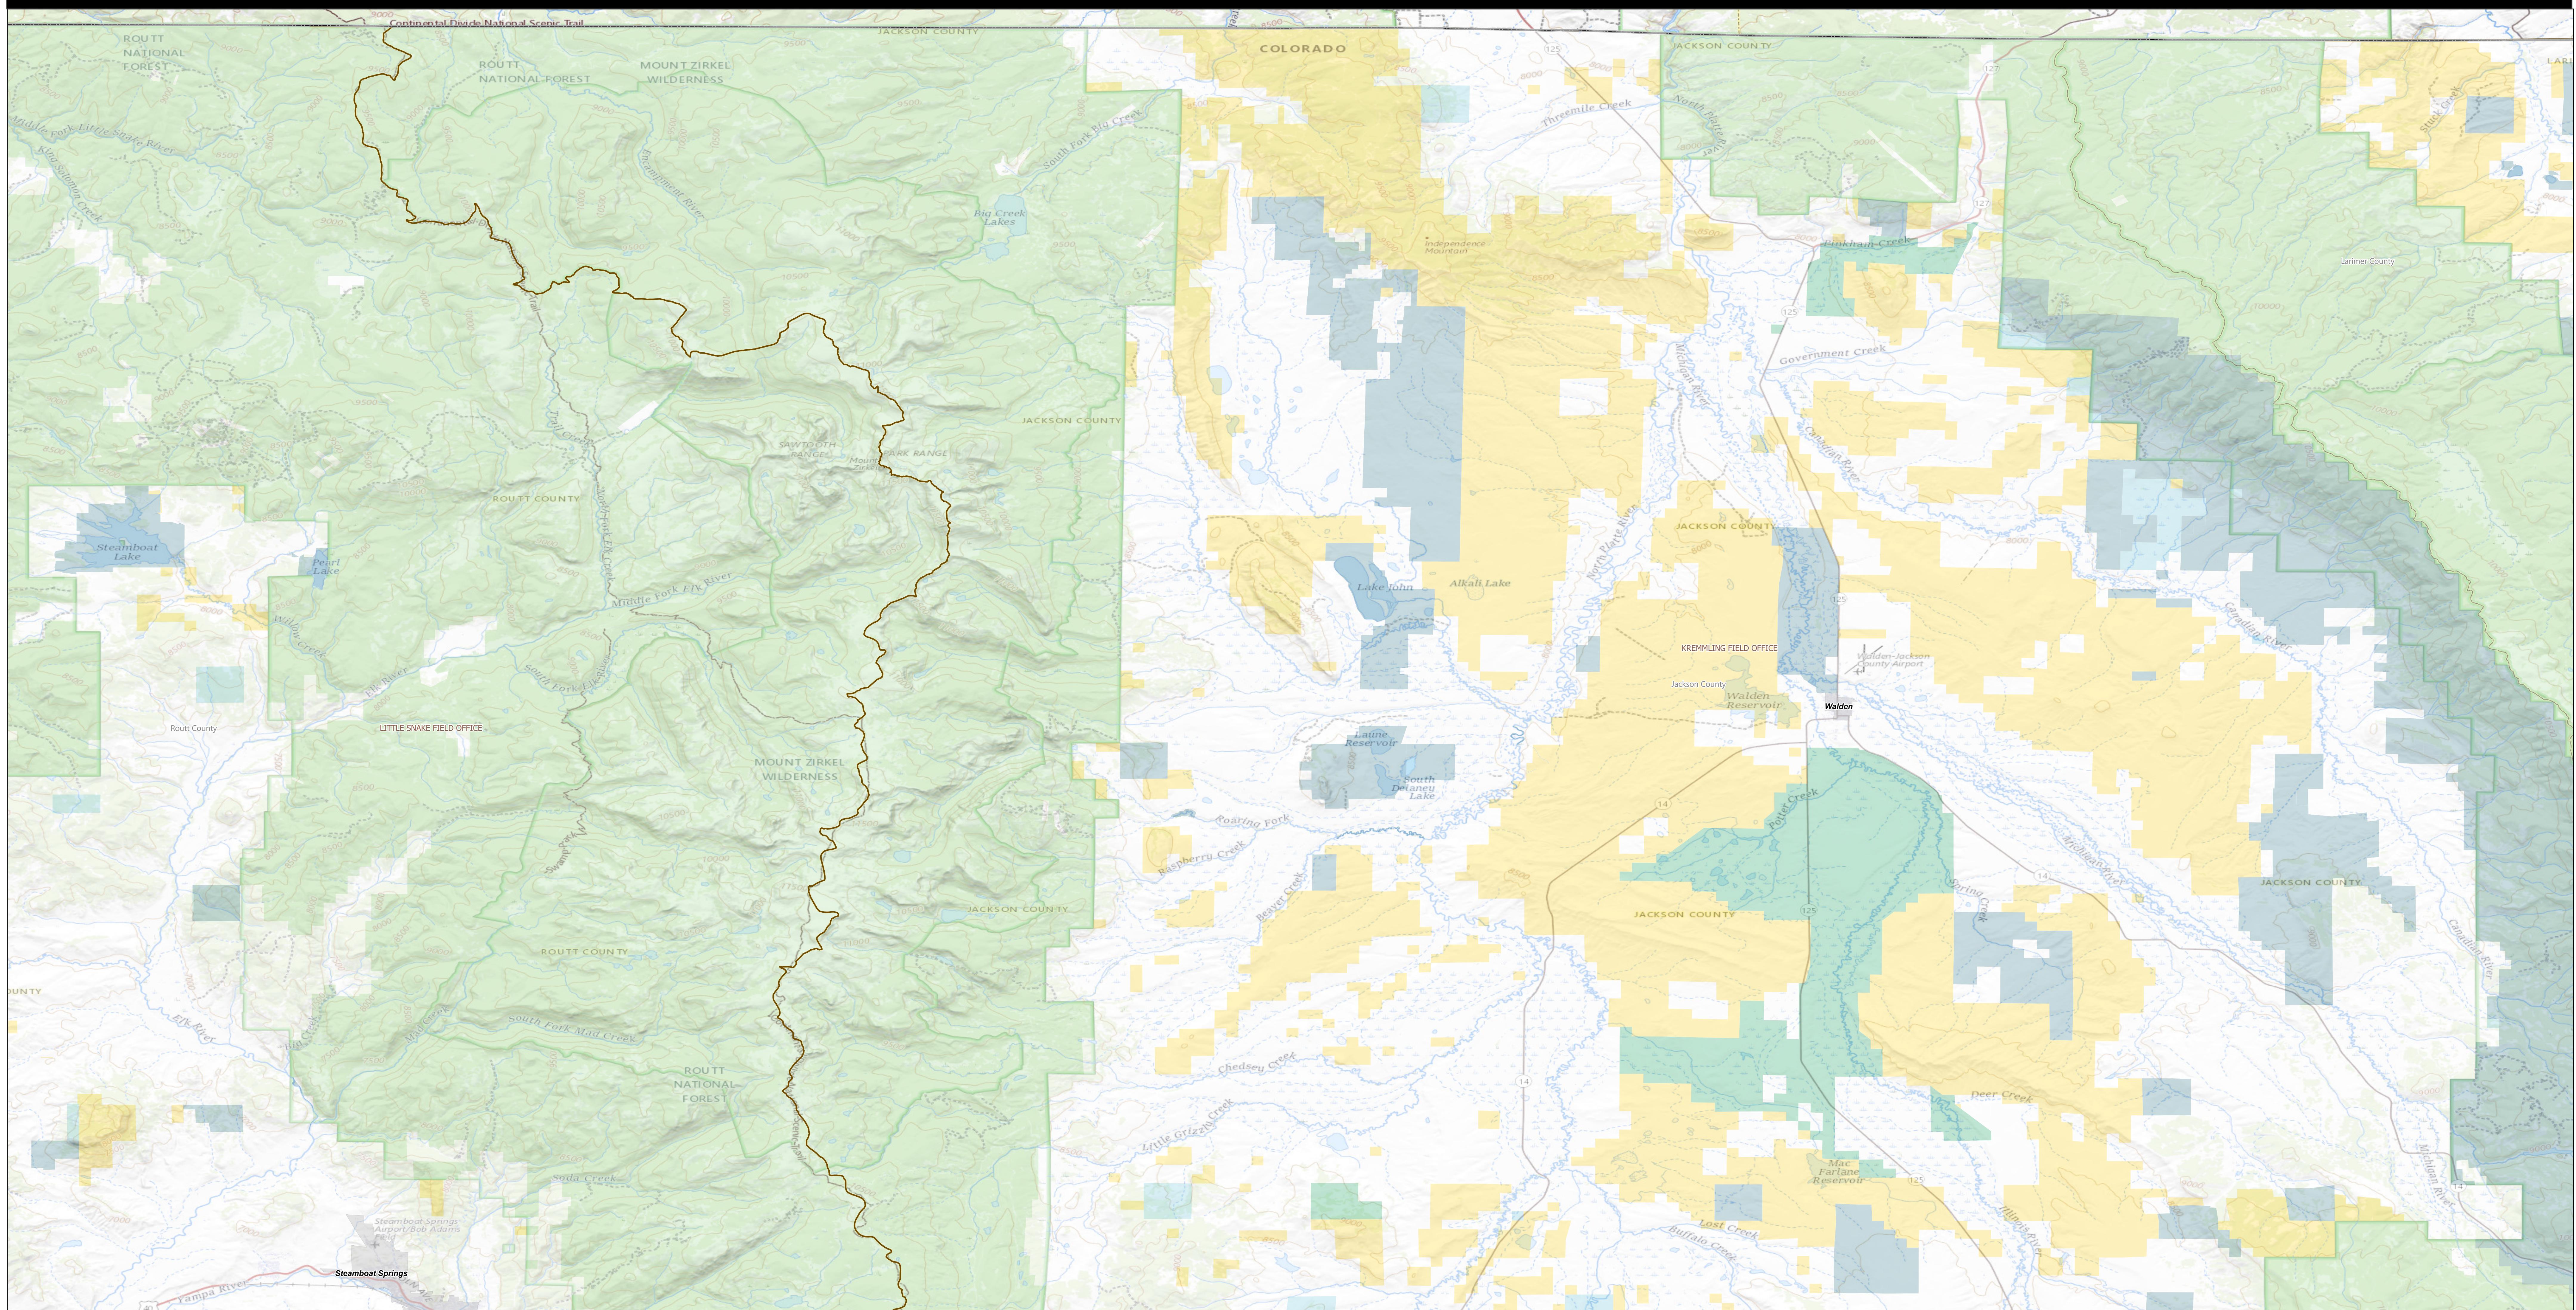

Walden

1:100,000

Surface Management Agency - Land Manager		Military Reservation		National Park Service		Private		US Forest Service		National Grasslands		Colorado Boundary		County Boundaries	
Bureau of Land Management	Bureau of Reclamation	State, County, City, Acres	Other Federal	State	Bankhead-Jones Land Use Lands	US Fish and Wildlife Service	BLM Field Office Area Boundaries	Colorado City Boundaries							

No warranty is made by the Bureau of Land Management as to the accuracy, reliability, or completeness of these data. Original data were compiled from various sources. This information may not meet National Map Accuracy Standards. This project was developed through digital means and may be updated without notice.

Map created by BLM CO Fire and Aviation, 2024