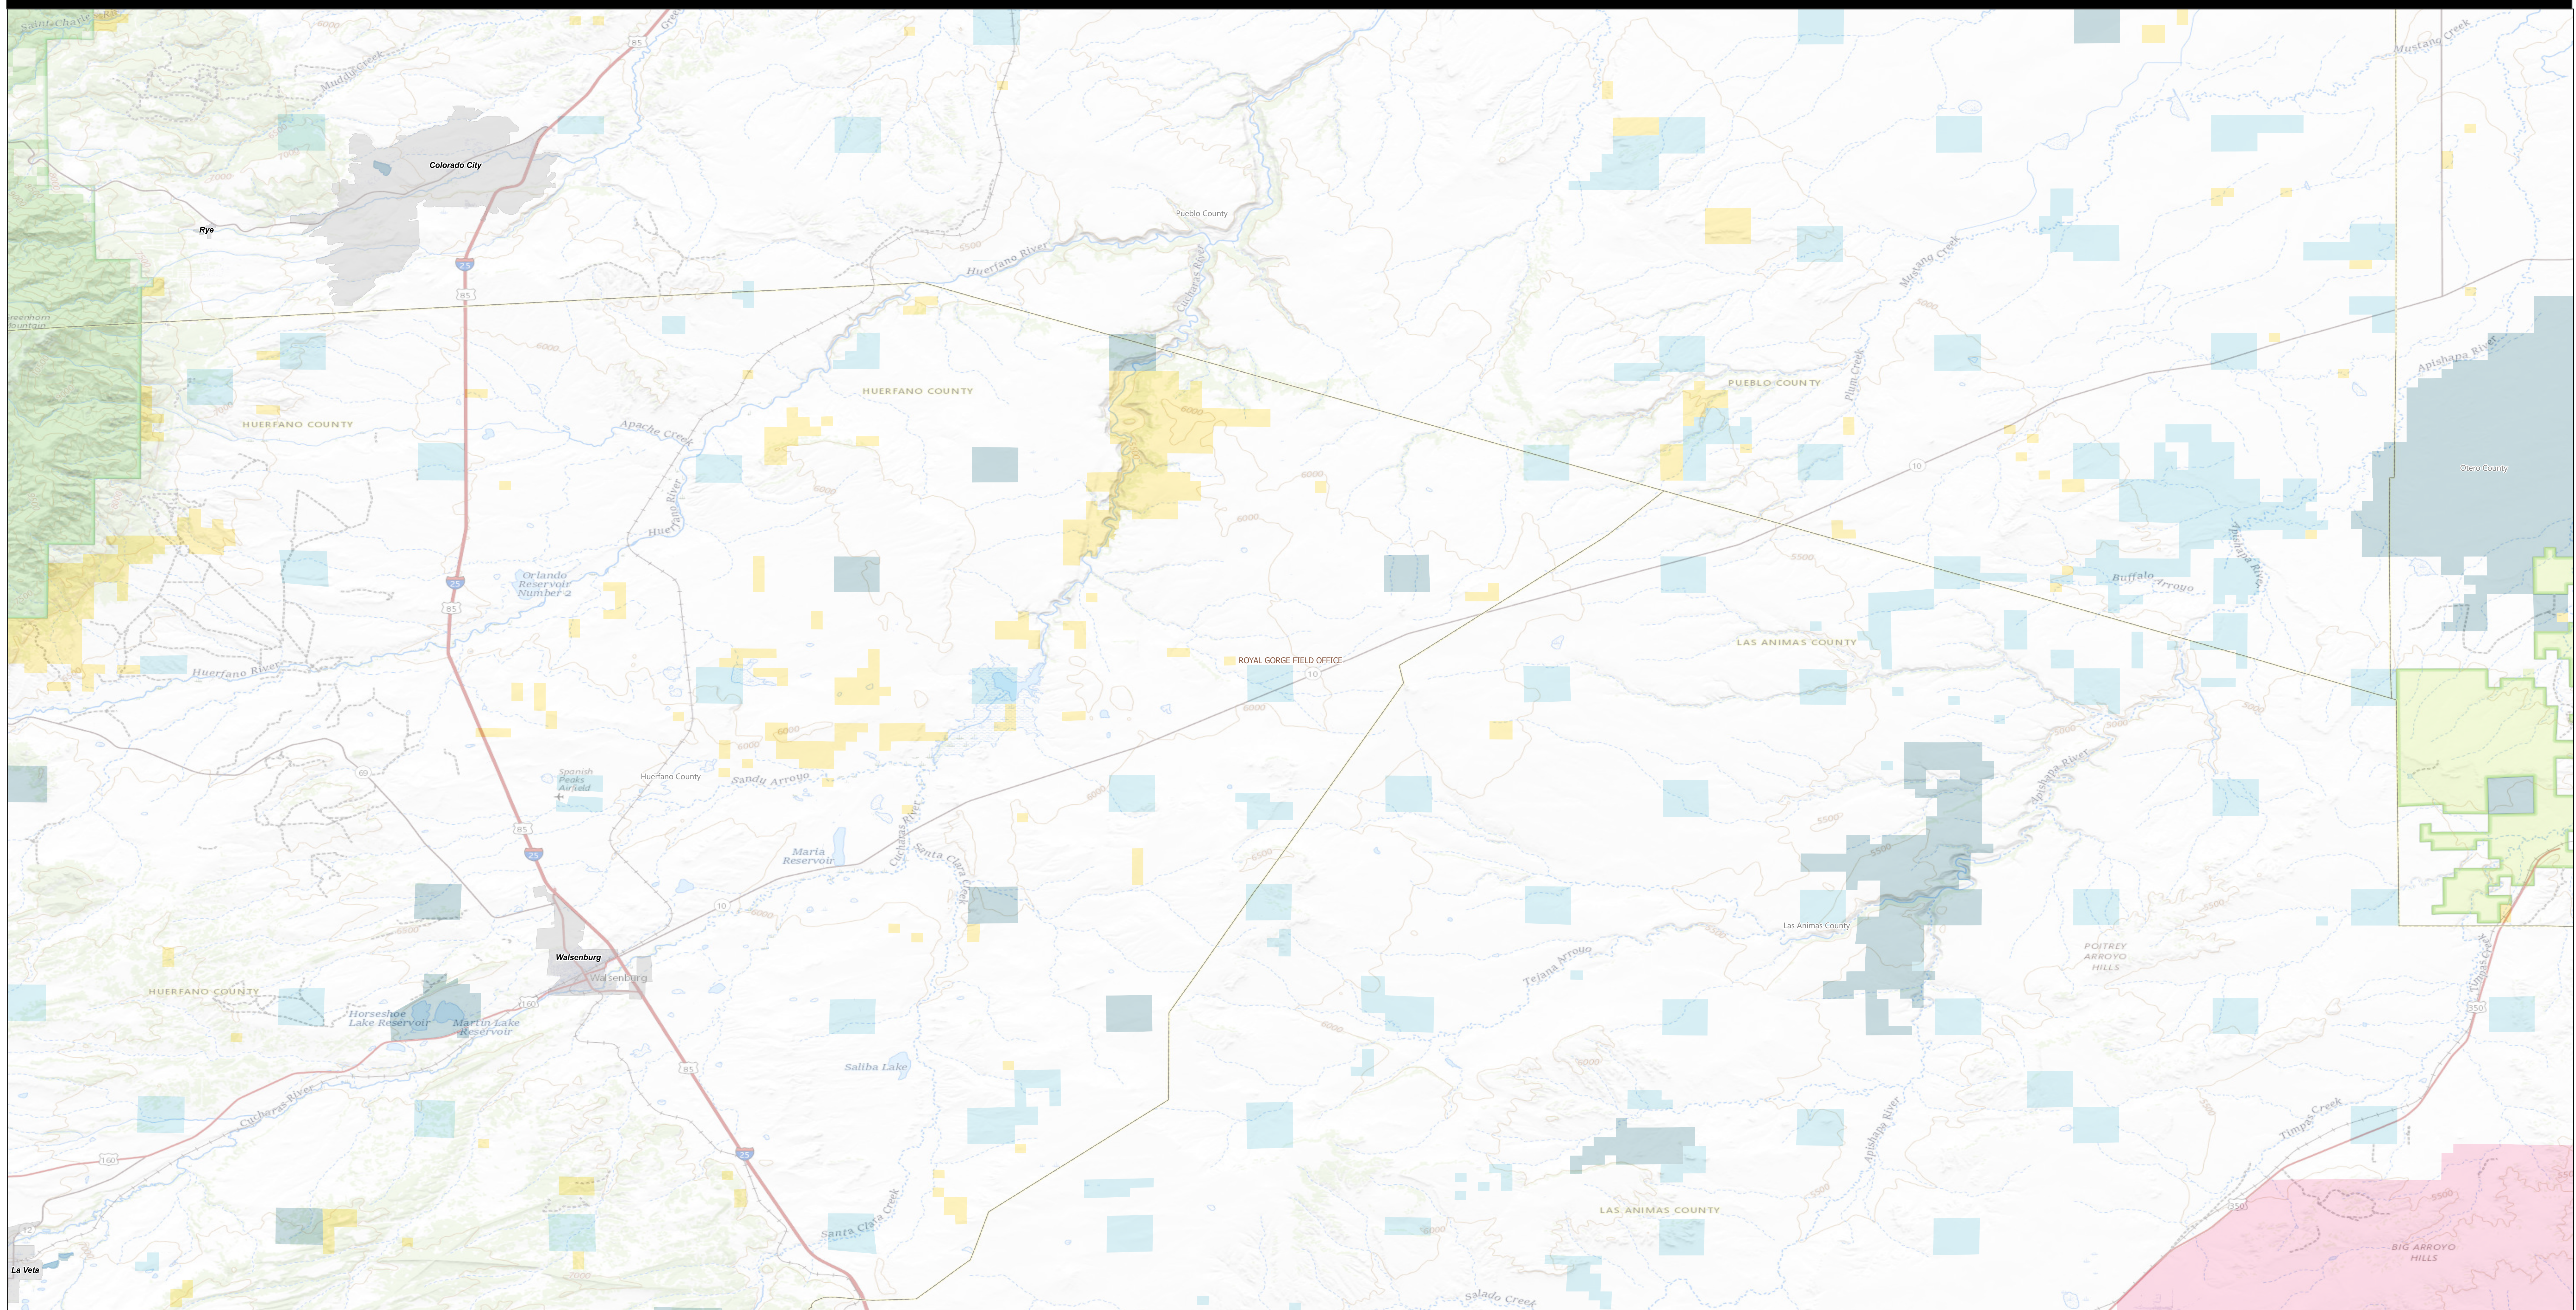

Walsenburg

1:100,000

Surface Management Agency - Land Manager		Bankhead-Jones Land Use Lands		Military Reservation		National Park Service		Private		US Forest Service		National Grasslands		Colorado Boundary		County Boundaries	
Bureau of Land Management	Bureau of Reclamation	State, County, City, Acres	Other Federal	State	Bankhead-Jones Land Use Lands	US Fish and Wildlife Service	BLM Field Office Area Boundaries	Colorado City Boundaries									
Indian Reservation																	

No warranty is made by the Bureau of Land Management as to the accuracy, reliability, or completeness of these data. Original data were compiled from various sources. This information may not meet National Map Accuracy Standards. This project was developed through digital means and may be subject to change without notice.

Map created by BLM CO Fire and Aviation, 2024